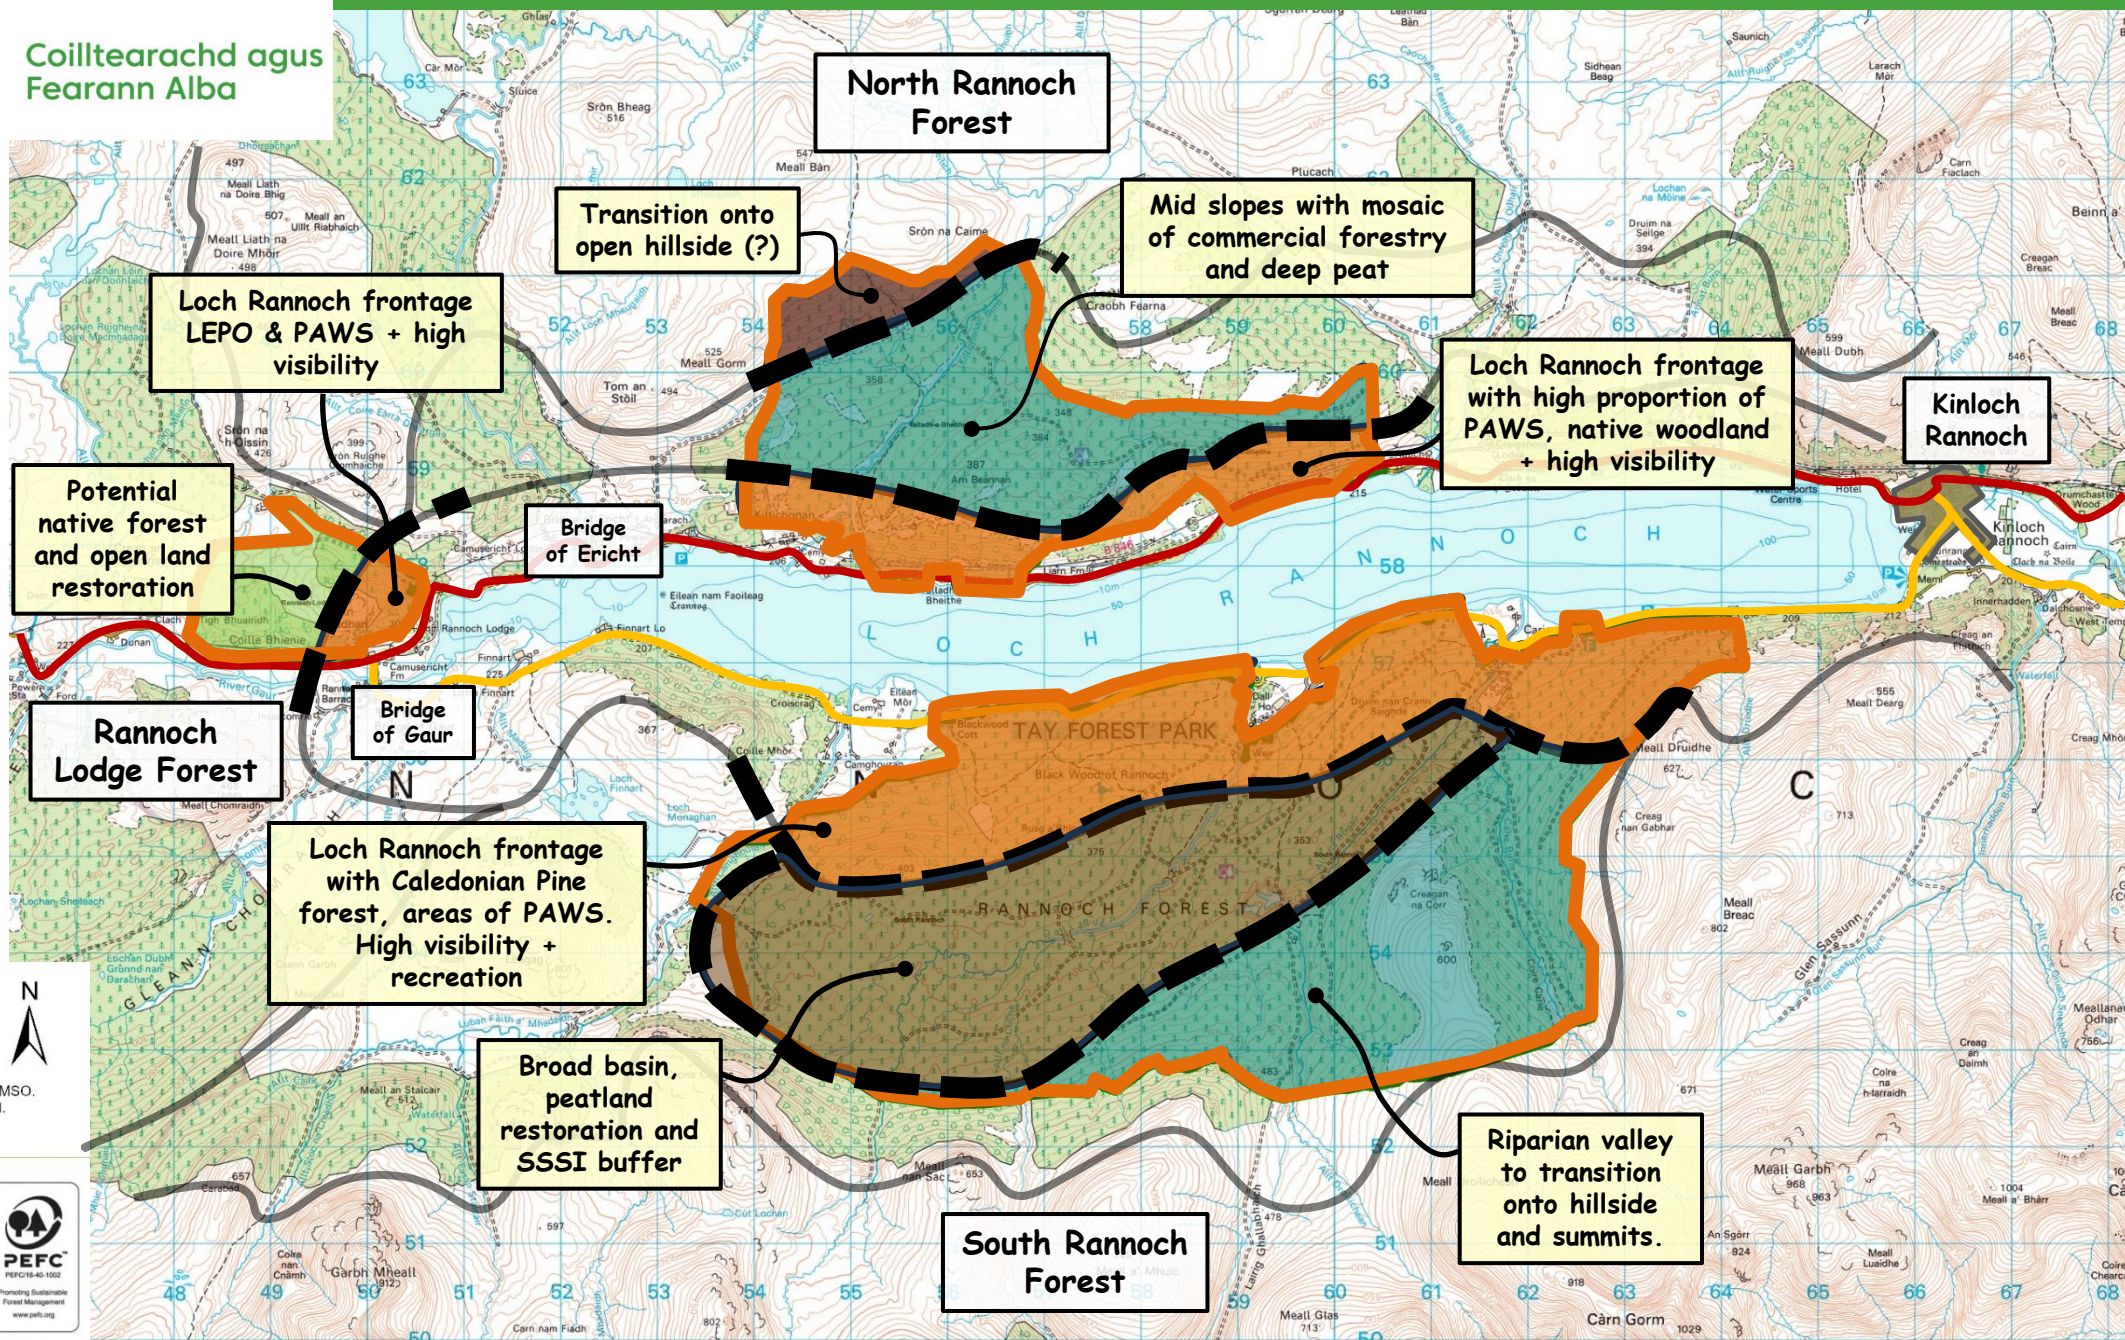

Rannoch Forest & the Blackwood Concept

- Legend**
-  FLS Ownership Boundary
 -  Approx boundaries/transitions between zones
 -  Public Road: B846
 -  Other Public Roads

Reproduced by permission of Ordnance Survey on behalf of HMSO. © Crown copyright and database right 2026. All rights reserved. Ordnance Survey Licence number AC0000820350. © Getmapping Plc and Bluesky International Limited 2026.

Scotland's national forests and land are responsibly managed to the UK Woodland Assurance Standard.