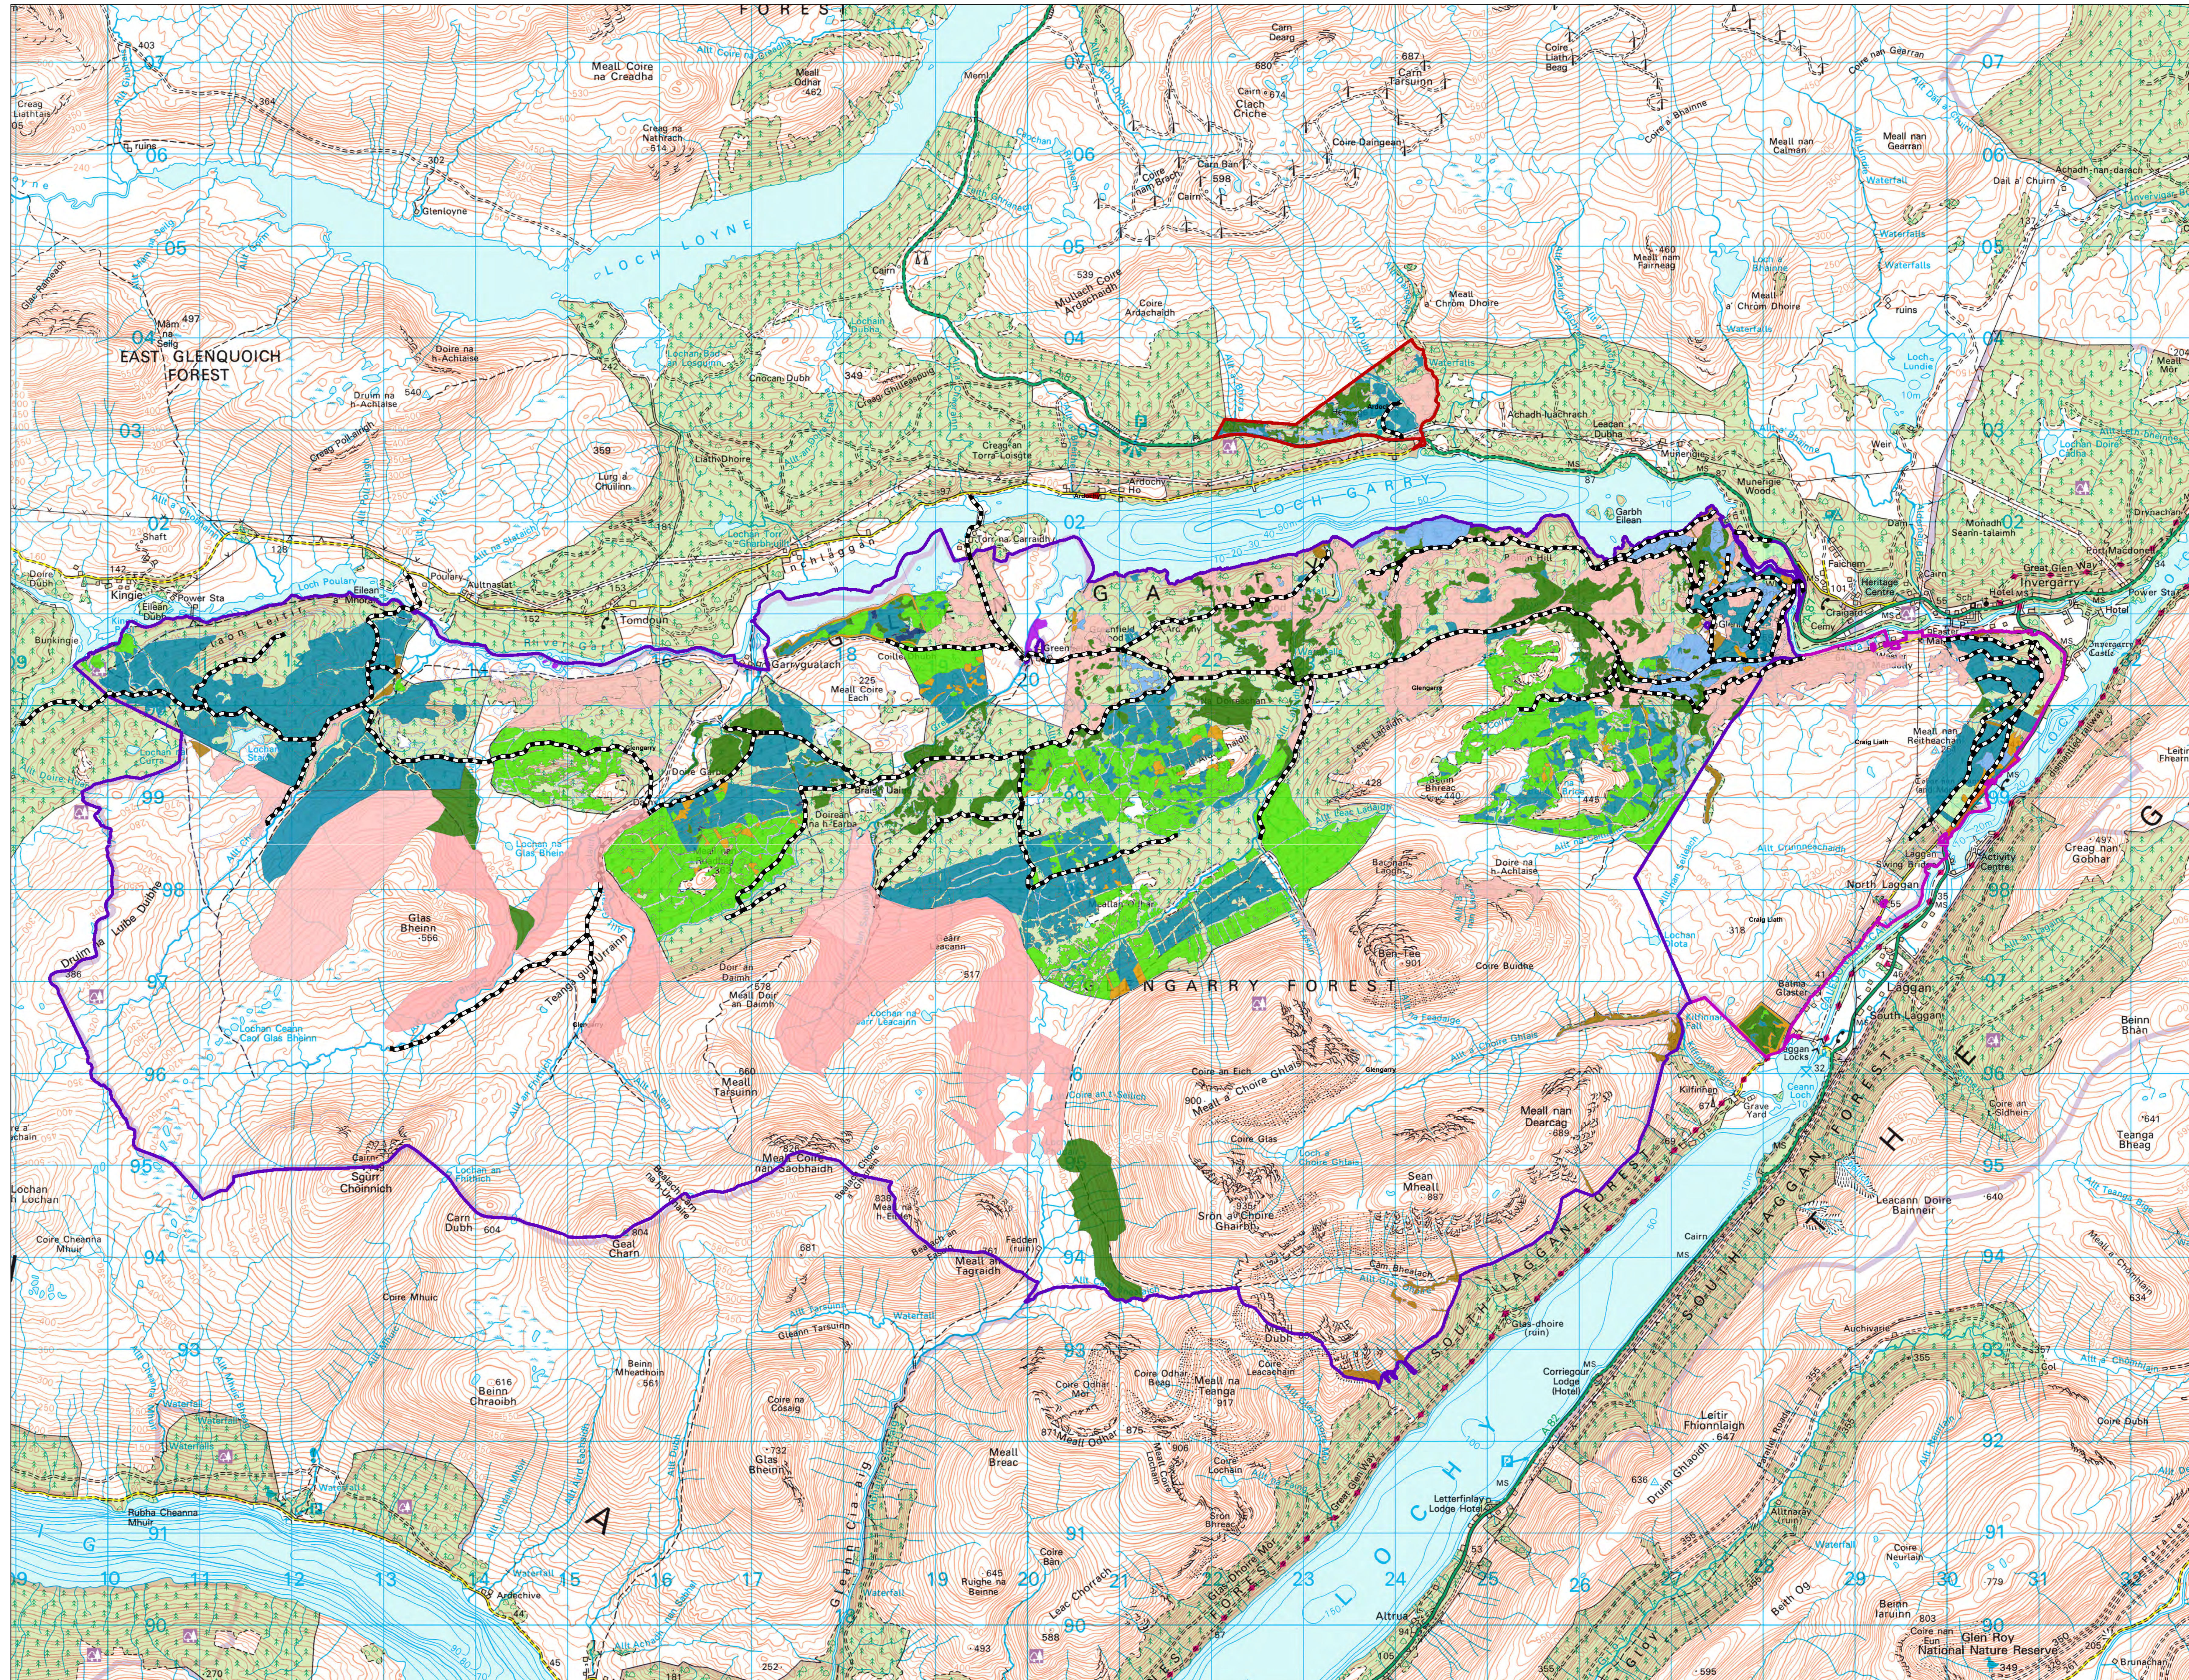

Glengarry LMP Species map

Author: Catriona MacIannan

Scale @ A0: 1:25,000

Date: 02/09/2024

Legend

- Forest Roads**
- Forest Roads
- Blocks**
- Ardochy
 - Craig Liath
 - Glengarry
- Sub-compartments (Species)**
- Ash
 - Beech
 - Birch
 - Oak
 - Native Mixed/Other Broadleaves
 - Other Mixed Broadleaves
 - Other Mixed Conifers
 - Douglas Fir
 - Larch
 - Lodgepole Pine
 - Norway Spruce
 - Scots Pine
 - Sitka Spruce
 - No Species

0 0.3 250.65 1.3 1.95 2.6 km

Reproduced by permission of Ordnance Survey on behalf of HMSO.
© Crown copyright and database right 2024. All rights reserved.
Ordnance Survey Licence number 100024925.
© Getmapping Plc and Bluesky International Limited 2024.