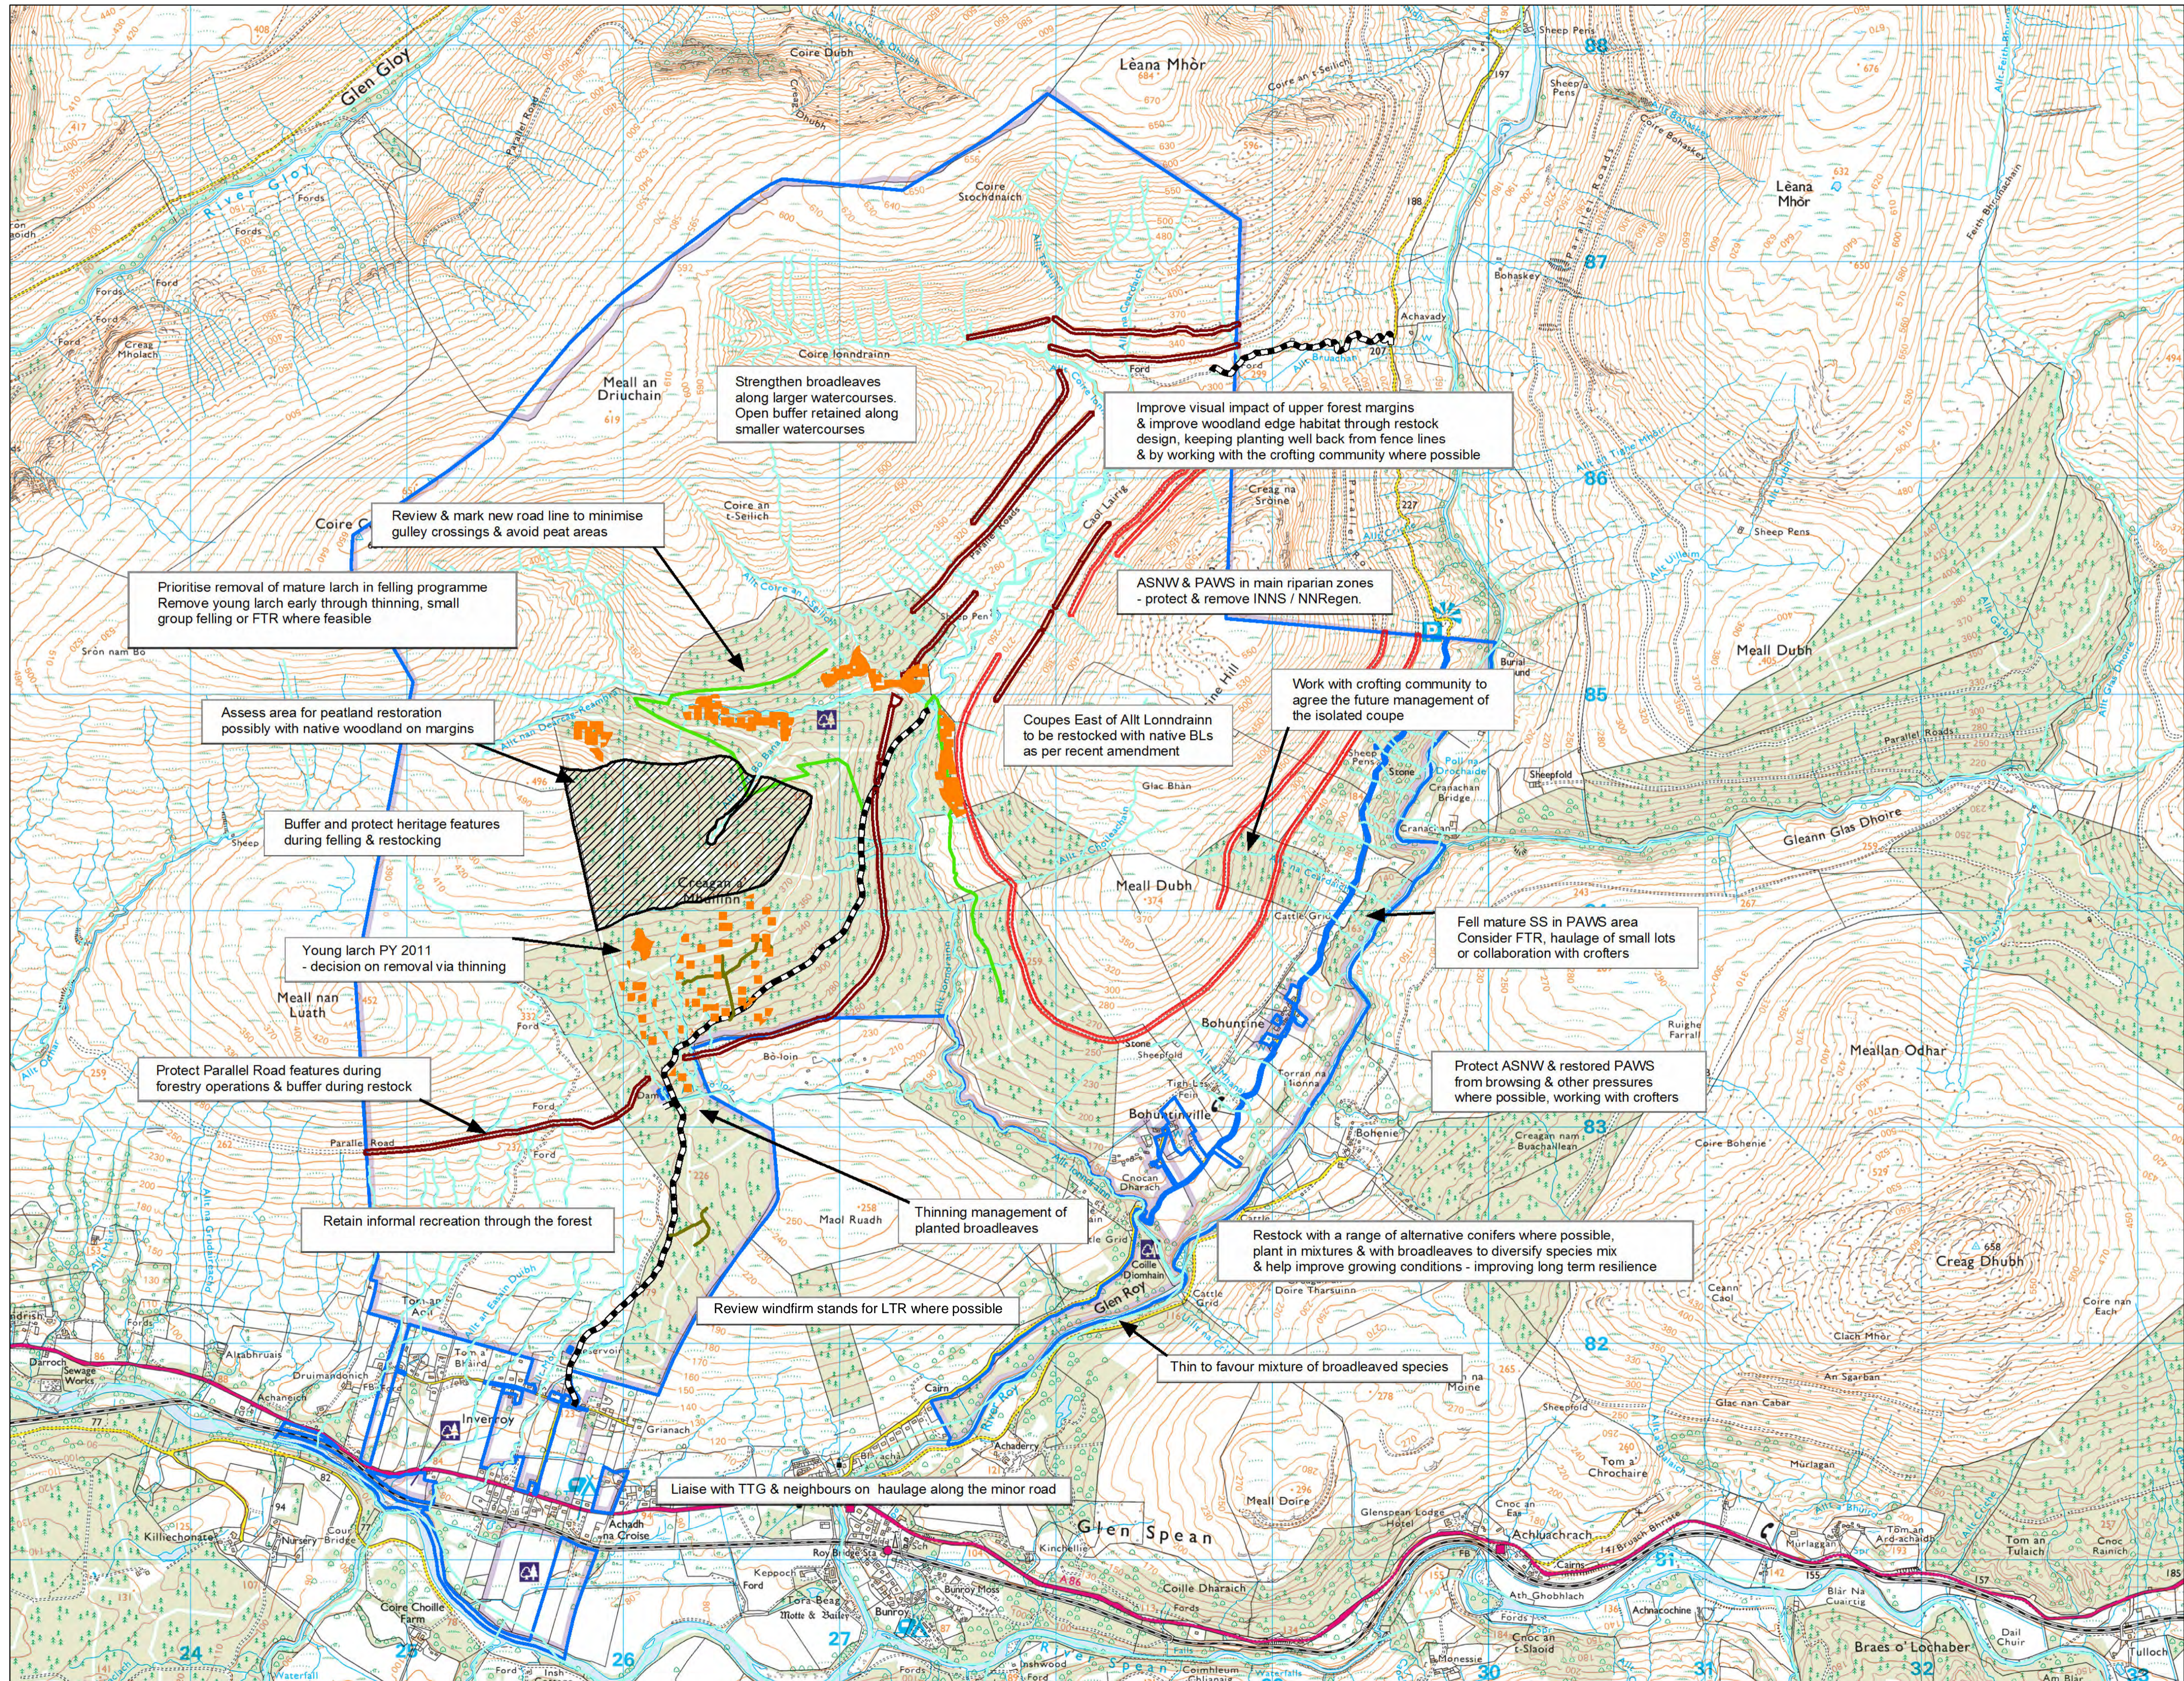

### Glen Roy Concept

Author: Mandie Currie

Scale @ A1: 1:15,000

Date: 02/08/2023

#### Legend

- ATV/forwarder tracks
  - ATV
  - Forwarder
- Forest Roads
  - Forest Roads
- Planned Roads
  - Planned Roads
- Watercourses
  - Watercourses
- Land Management Plan Areas
  - Land Management Plan Areas

Reproduced by permission of Ordnance Survey on behalf of HMSO. © Crown copyright and database right 2023. All rights reserved. Ordnance Survey Licence number 100024925. © Getmapping Plc and Bluesky International Limited 2023.