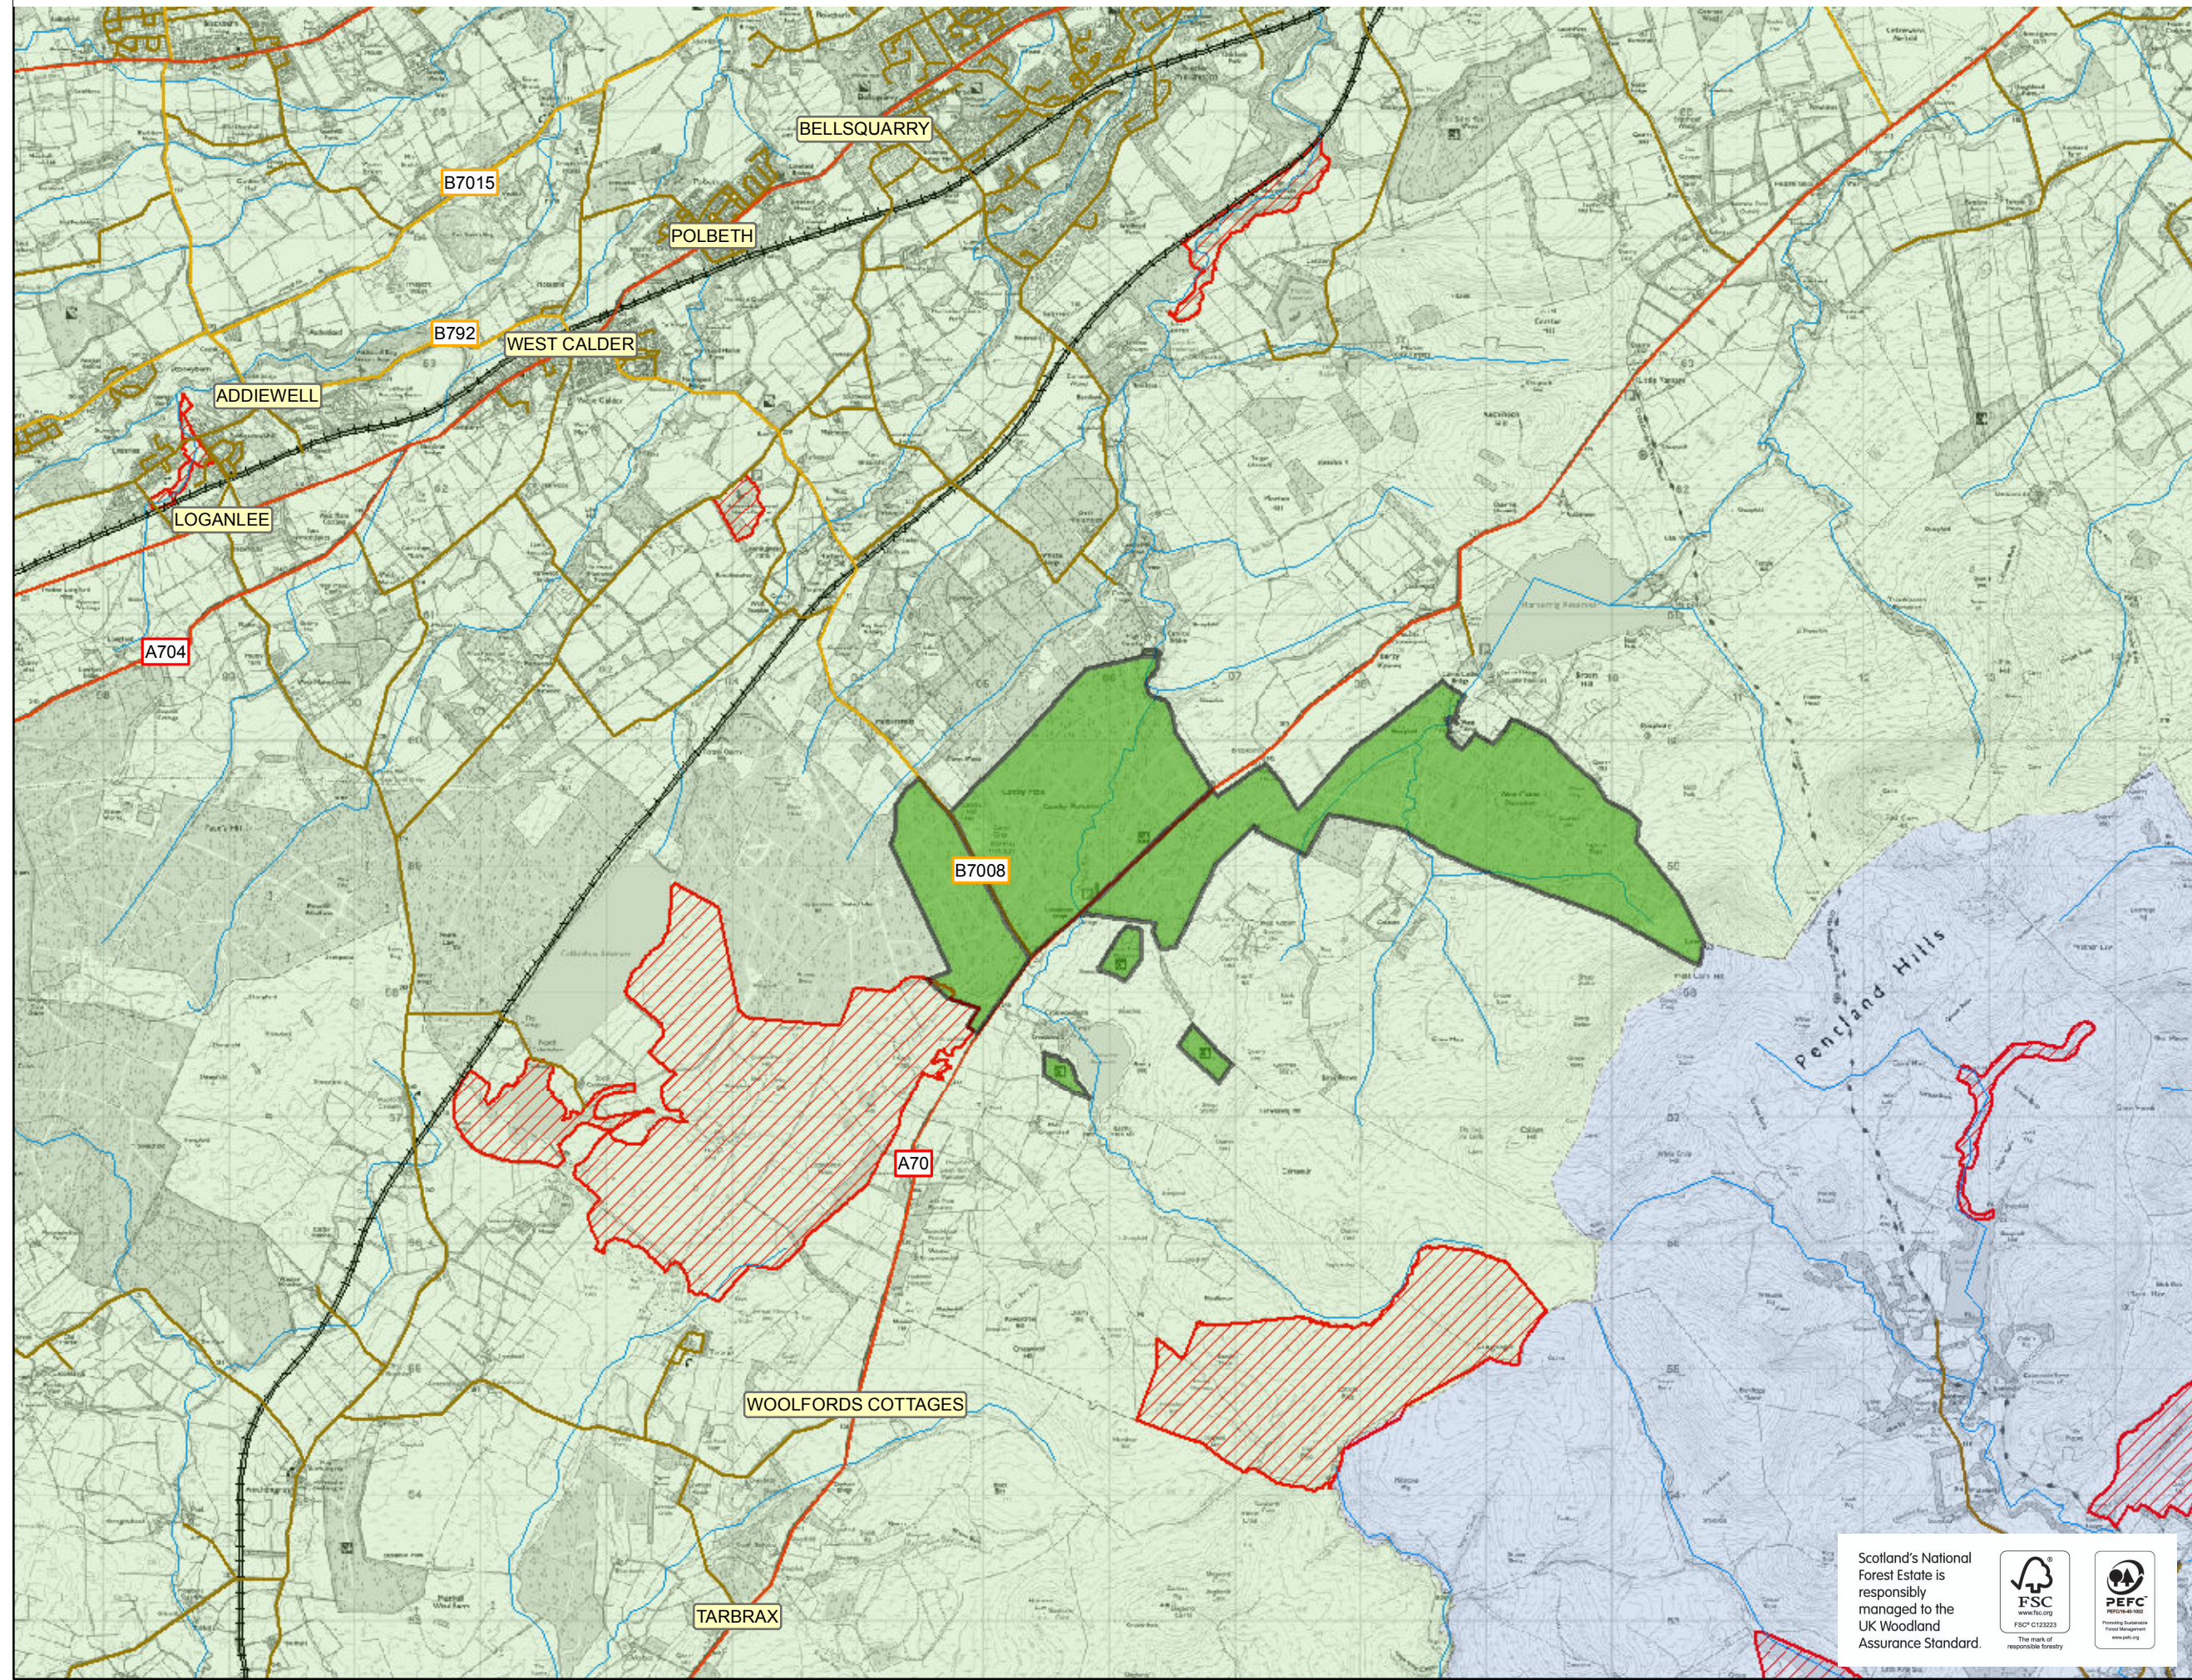

Camilty

1. Location Map

Scale: 50,000 @ A3

Feb 2019

Legend

- Camilty Forest Blocks
- 'A' Roads
- 'B' Roads
- Minor Roads
- Rail Lines
- Motorways
- Water Courses
- SSSI
- Forest Regions**
- Central
- South