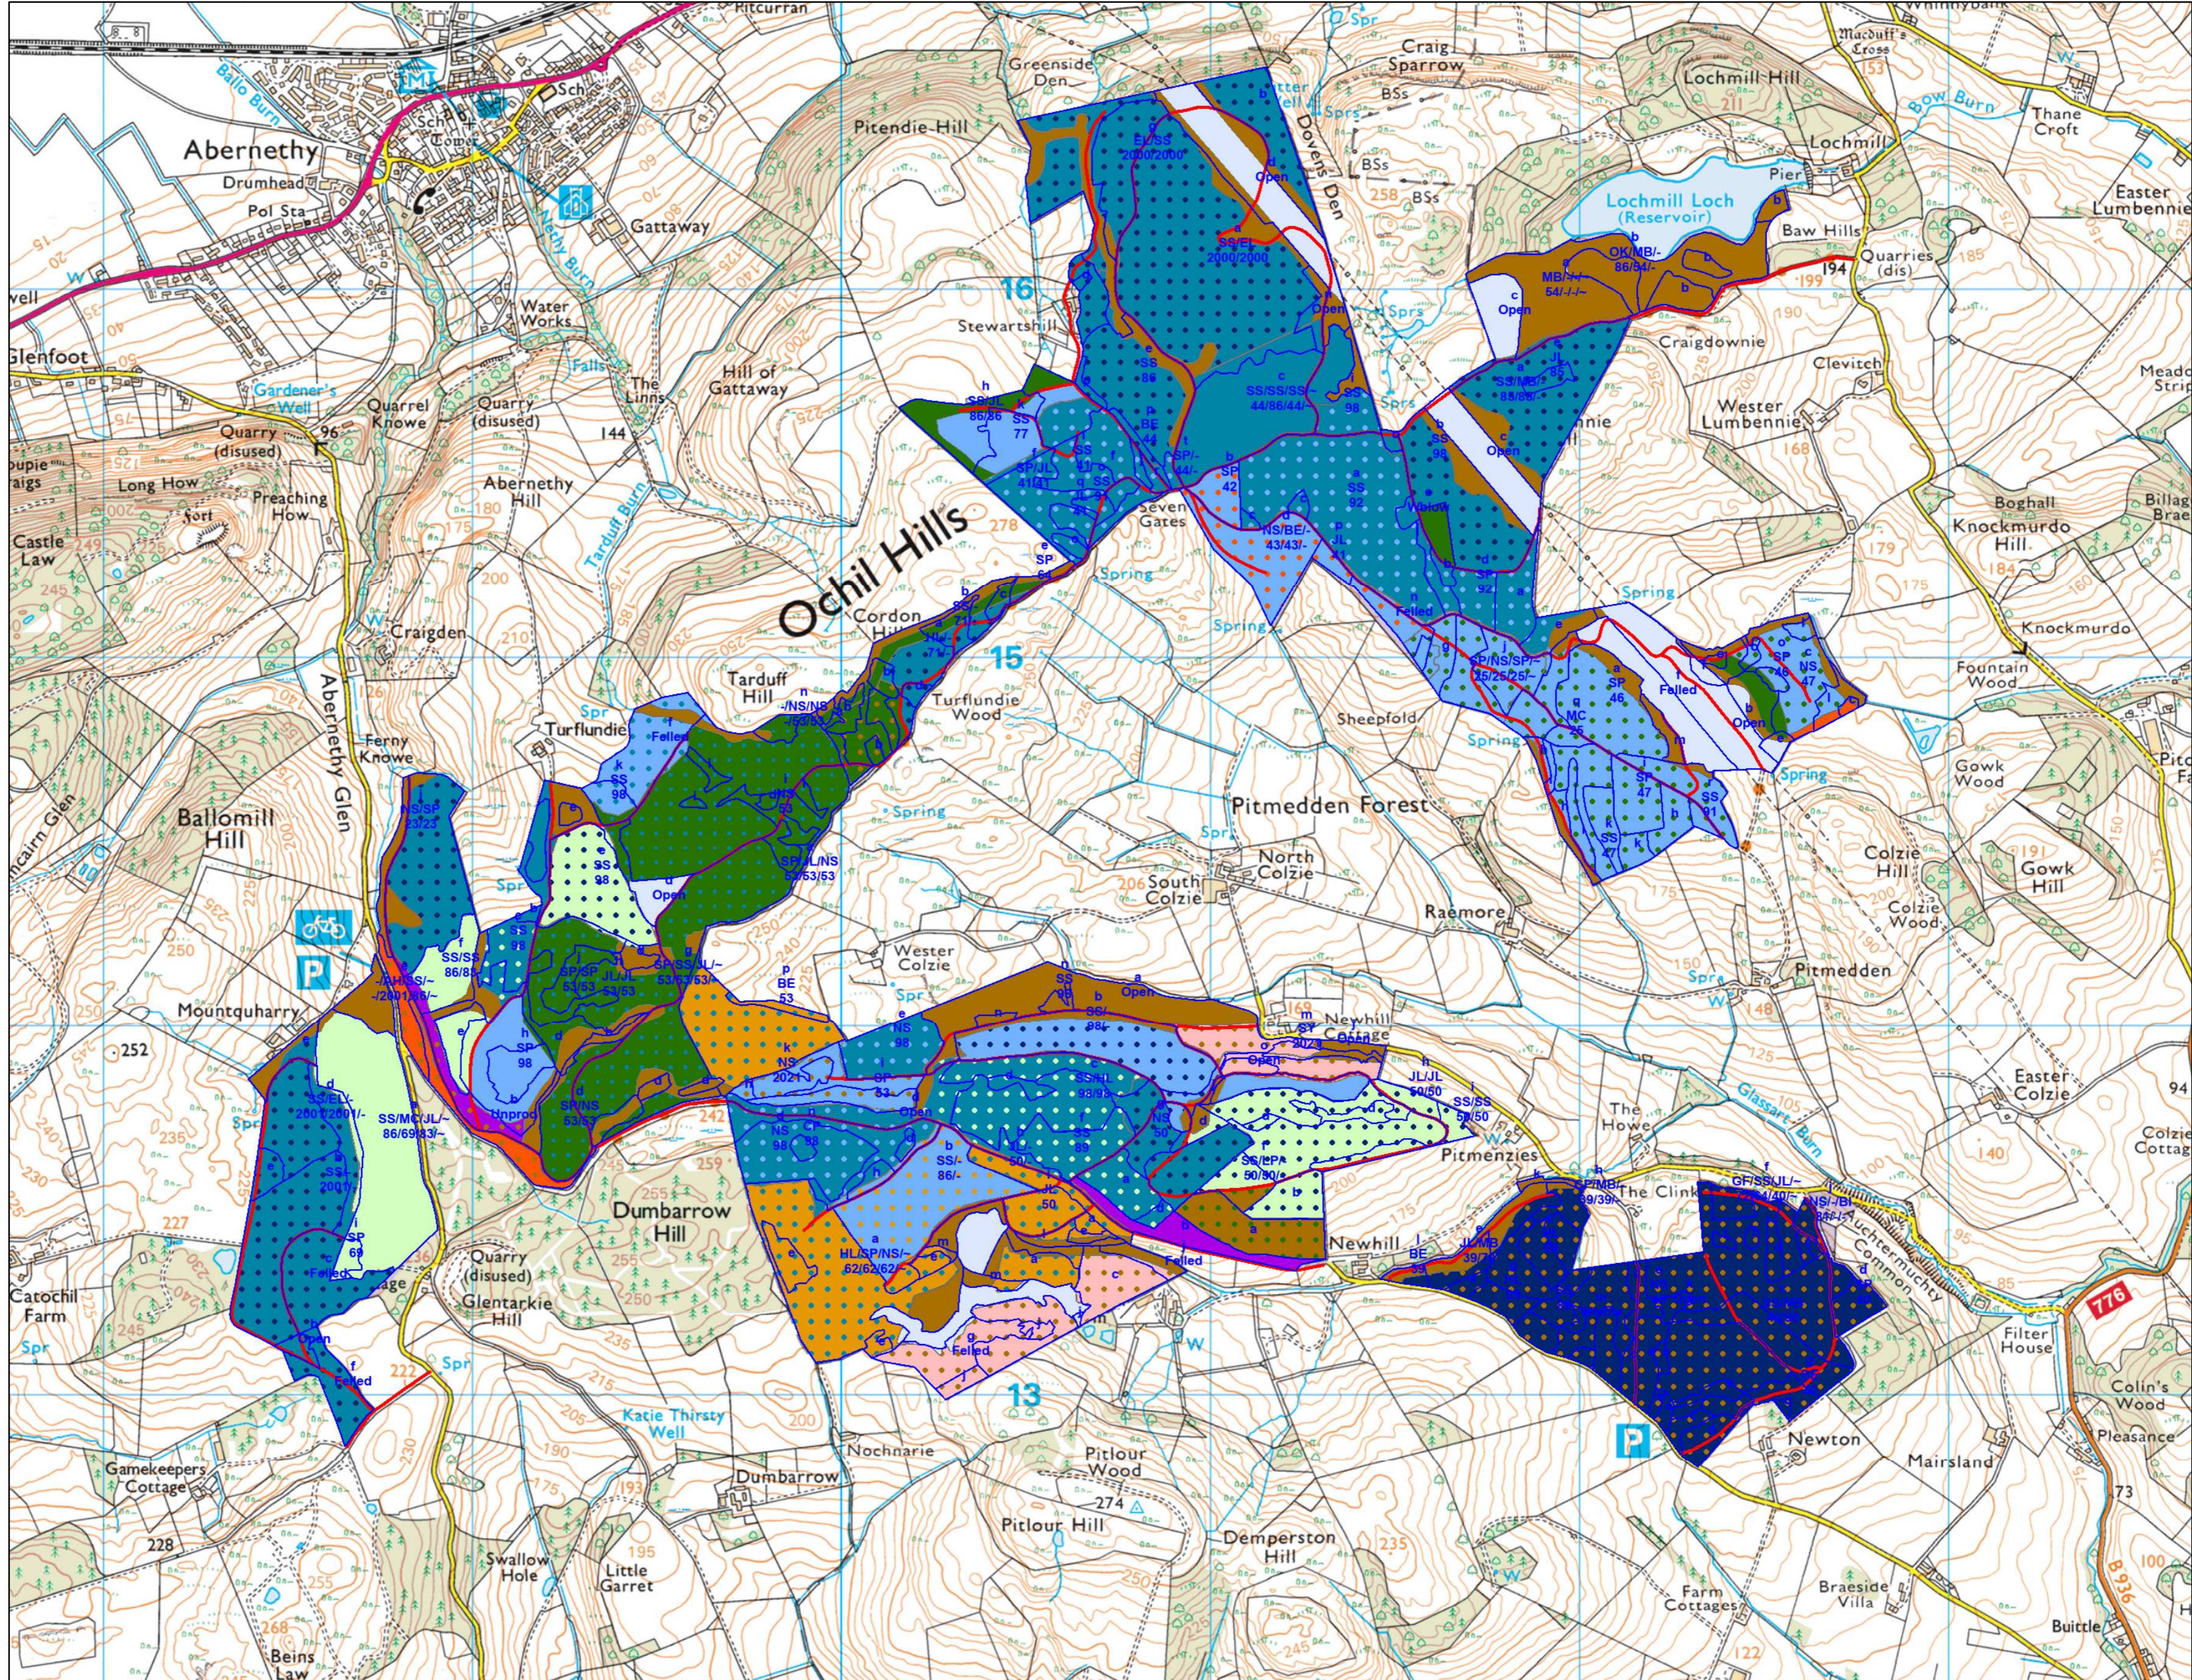

Pitmedden Future Habitat and Species Map

Untitled

Author: Ben Griffin

Scale @ A2: 1:12,500

Date: 08/09/2023

Restock Species Pure and Mixtures

- Ash
 - Beech
 - Birch
 - Douglas Fir
 - Larch
 - Lodgepole Pine
 - Norway Spruce
 - Oak
 - Native Mixed/Other Broadleaves
 - Other/Mixed Broadleaves
 - Other/Mixed Conifers
 - Scots Pine
 - Sitka Spruce
 - Open
- Species Mixture
- Main colour = Dominant species
 - Dots = Secondary species
 - Sitka spruce with Birch shown here

Reproduced by permission of Ordnance Survey on behalf of HMSO.
 © Crown copyright and database right 2023. All rights reserved.
 Ordnance Survey Licence number 10024925.
 © Bluesky International Ltd and Getmapping Plc 2023.

Scotland's national forests and land are responsibly managed to the UK Woodland Assurance Standard.