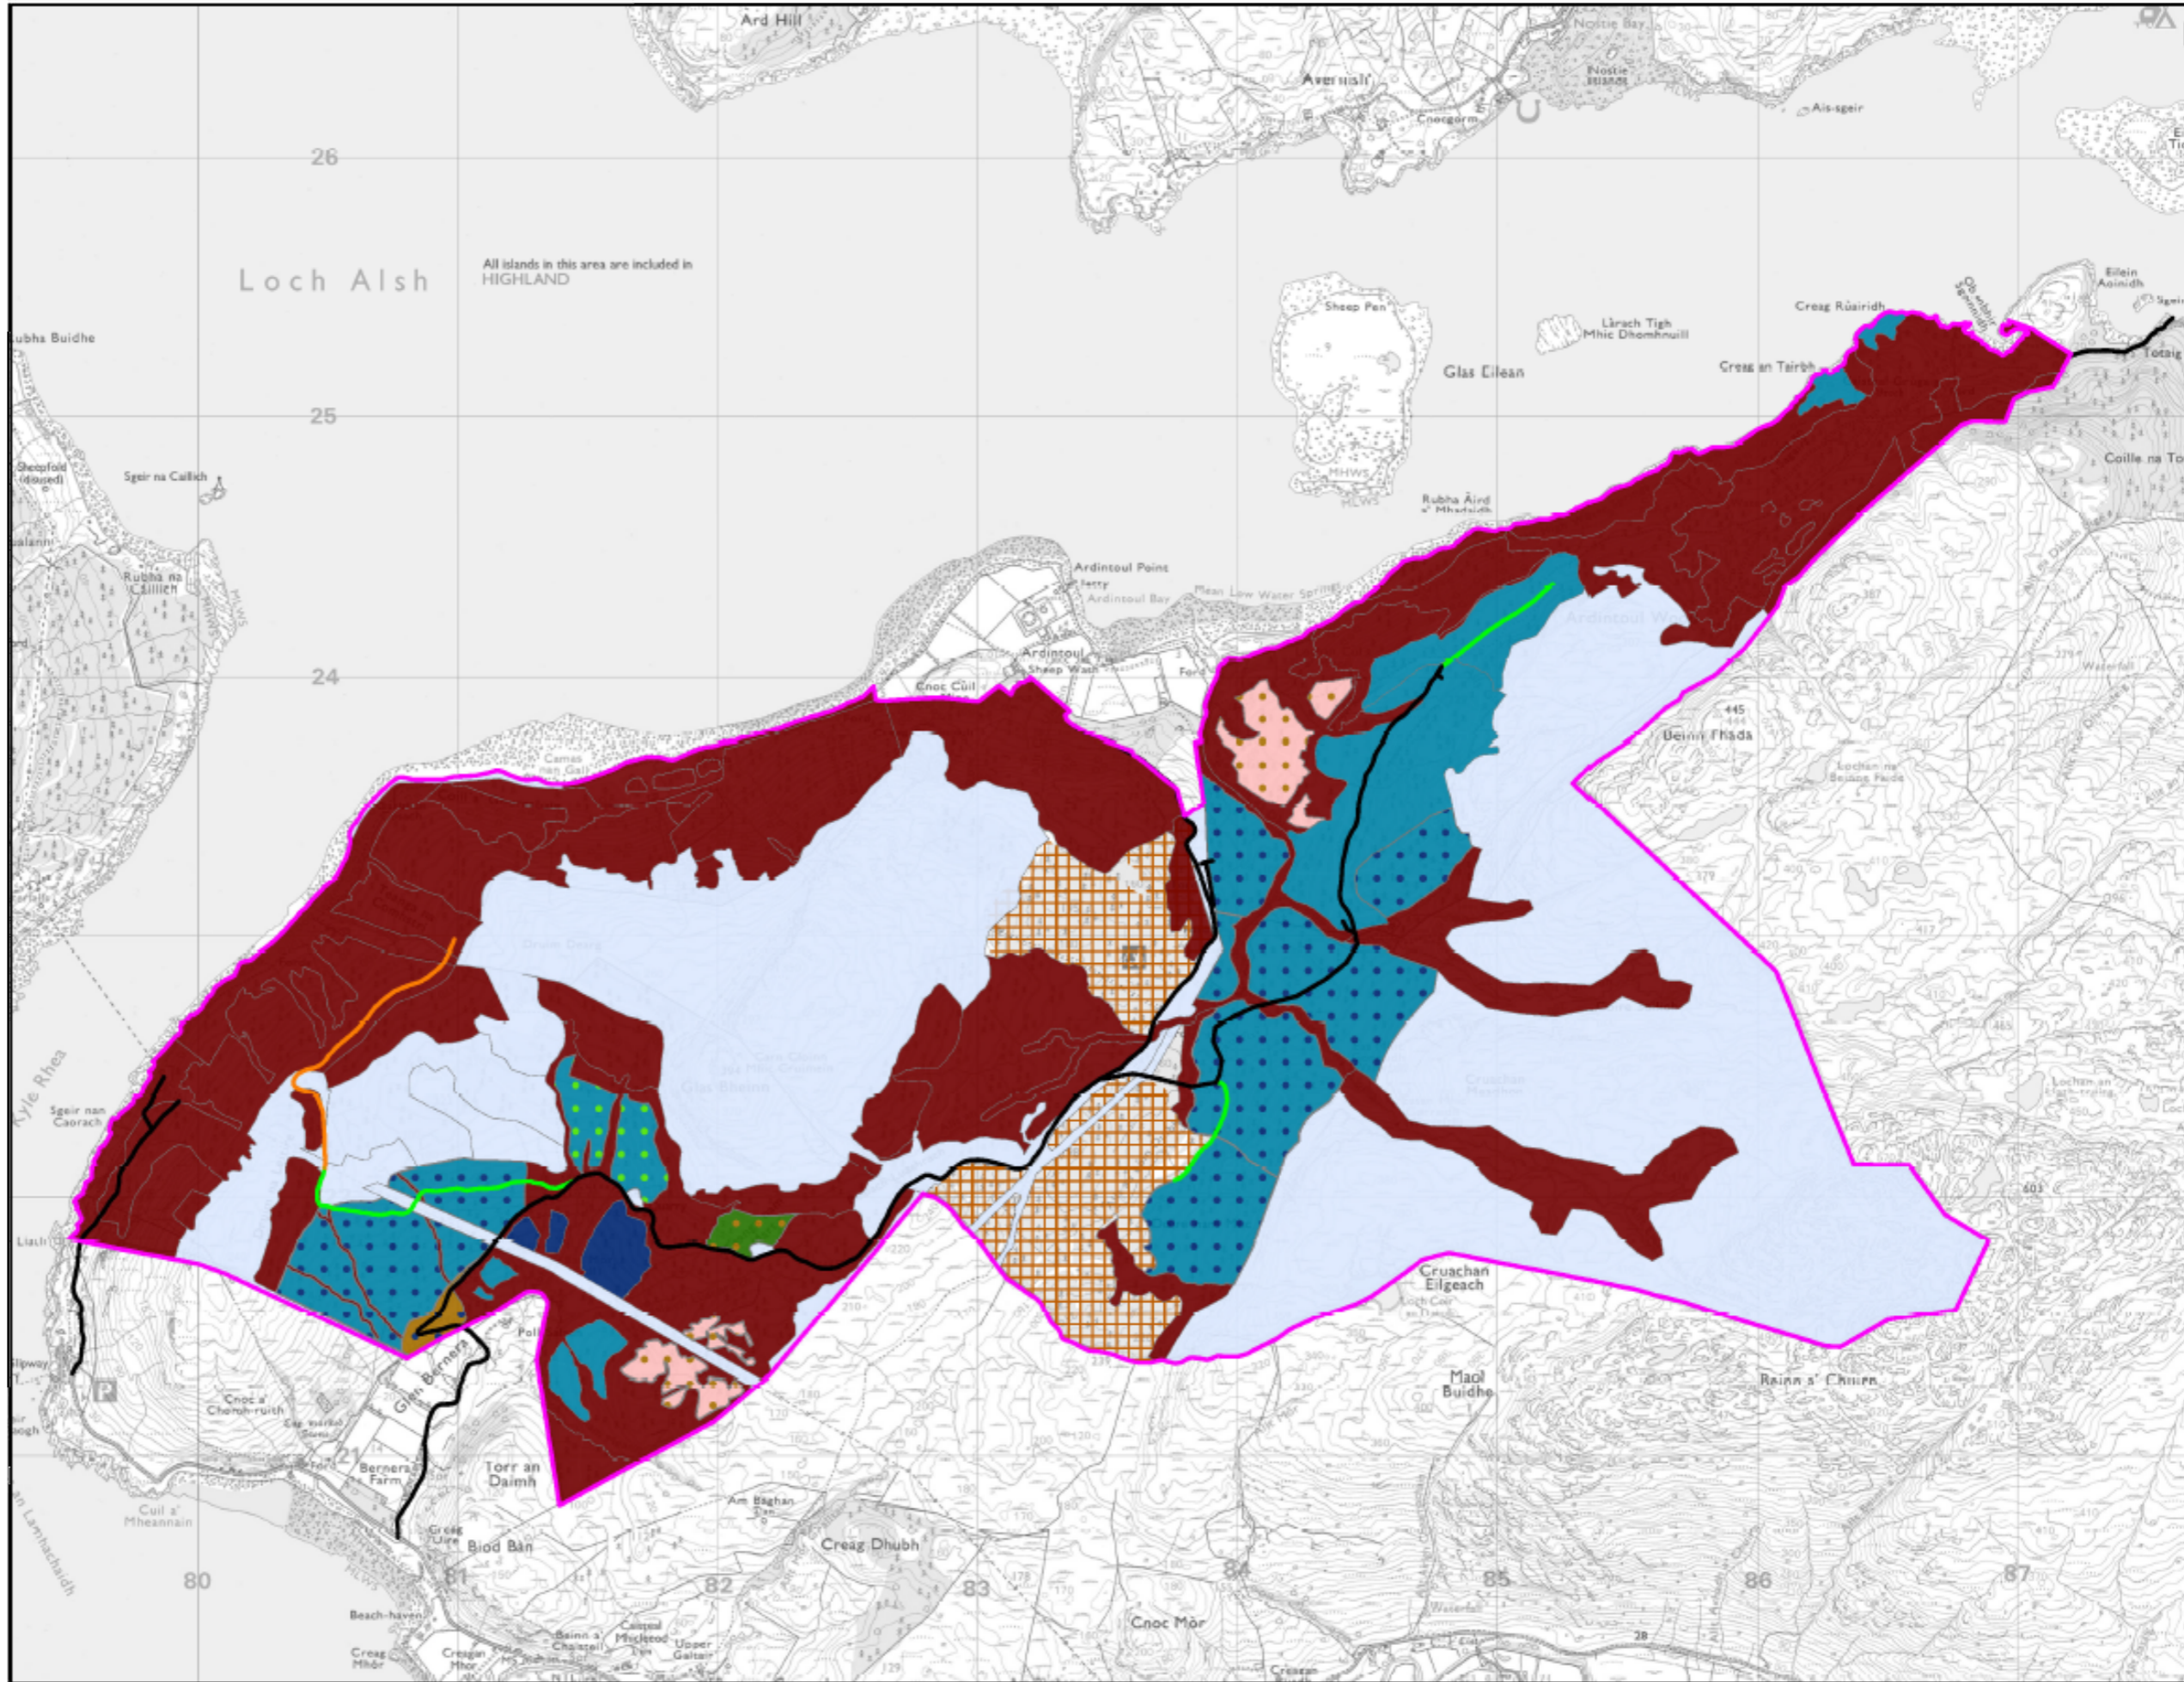

Map 7a Future Habitats & Species

-  Bernera/Ardintoul Block
-  Forest Road
-  Planned Road
-  Planned Road (temporary)

Restock Species  
Pure and Mixtures

-  Birch
-  Lodgepole Pine
-  Native Mixed Broadleaves
-  Other Mixed Broadleaves
-  Other/Mixed Conifers
-  Scots Pine
-  Sitka Spruce
-  Open
-  20% Peatland Edge Woodland (NVC W4)

Species Mixture  
Main colour = Dominant species  
Dots = Secondary species  
Sitka spruce with Birch shown here

Author: Chris Marsh  
Scale @ A3: 1:25,000  
Date: 20/05/2024

Reproduced by permission of Ordnance Survey on behalf of HMSO. © Crown copyright and database right 2023. All rights reserved. Ordnance Survey Licence number 10024925. © Bluesky International Ltd and Getmapping Plc 2023.

Scotland's national forests and land are responsibly managed to the UK Woodland Assurance Standard.

Map 7b Future Habitats & Species

Moyle/Ratagan/Leachachan Block

Forest Road

Planned Road (temporary)

Restock Species Pure and Mixtures

- Birch
- Douglas Fir
- Lodgepole Pine
- Oak
- Native Mixed Broadleaves
- Other Mixed Broadleaves
- Other/ Mixed Conifers
- Scots Pine
- Sitka Spruce
- Open

Species Mixture  
 Main colour = Dominant species  
 Dots = Secondary species  
 Sitka spruce with Birch shown here