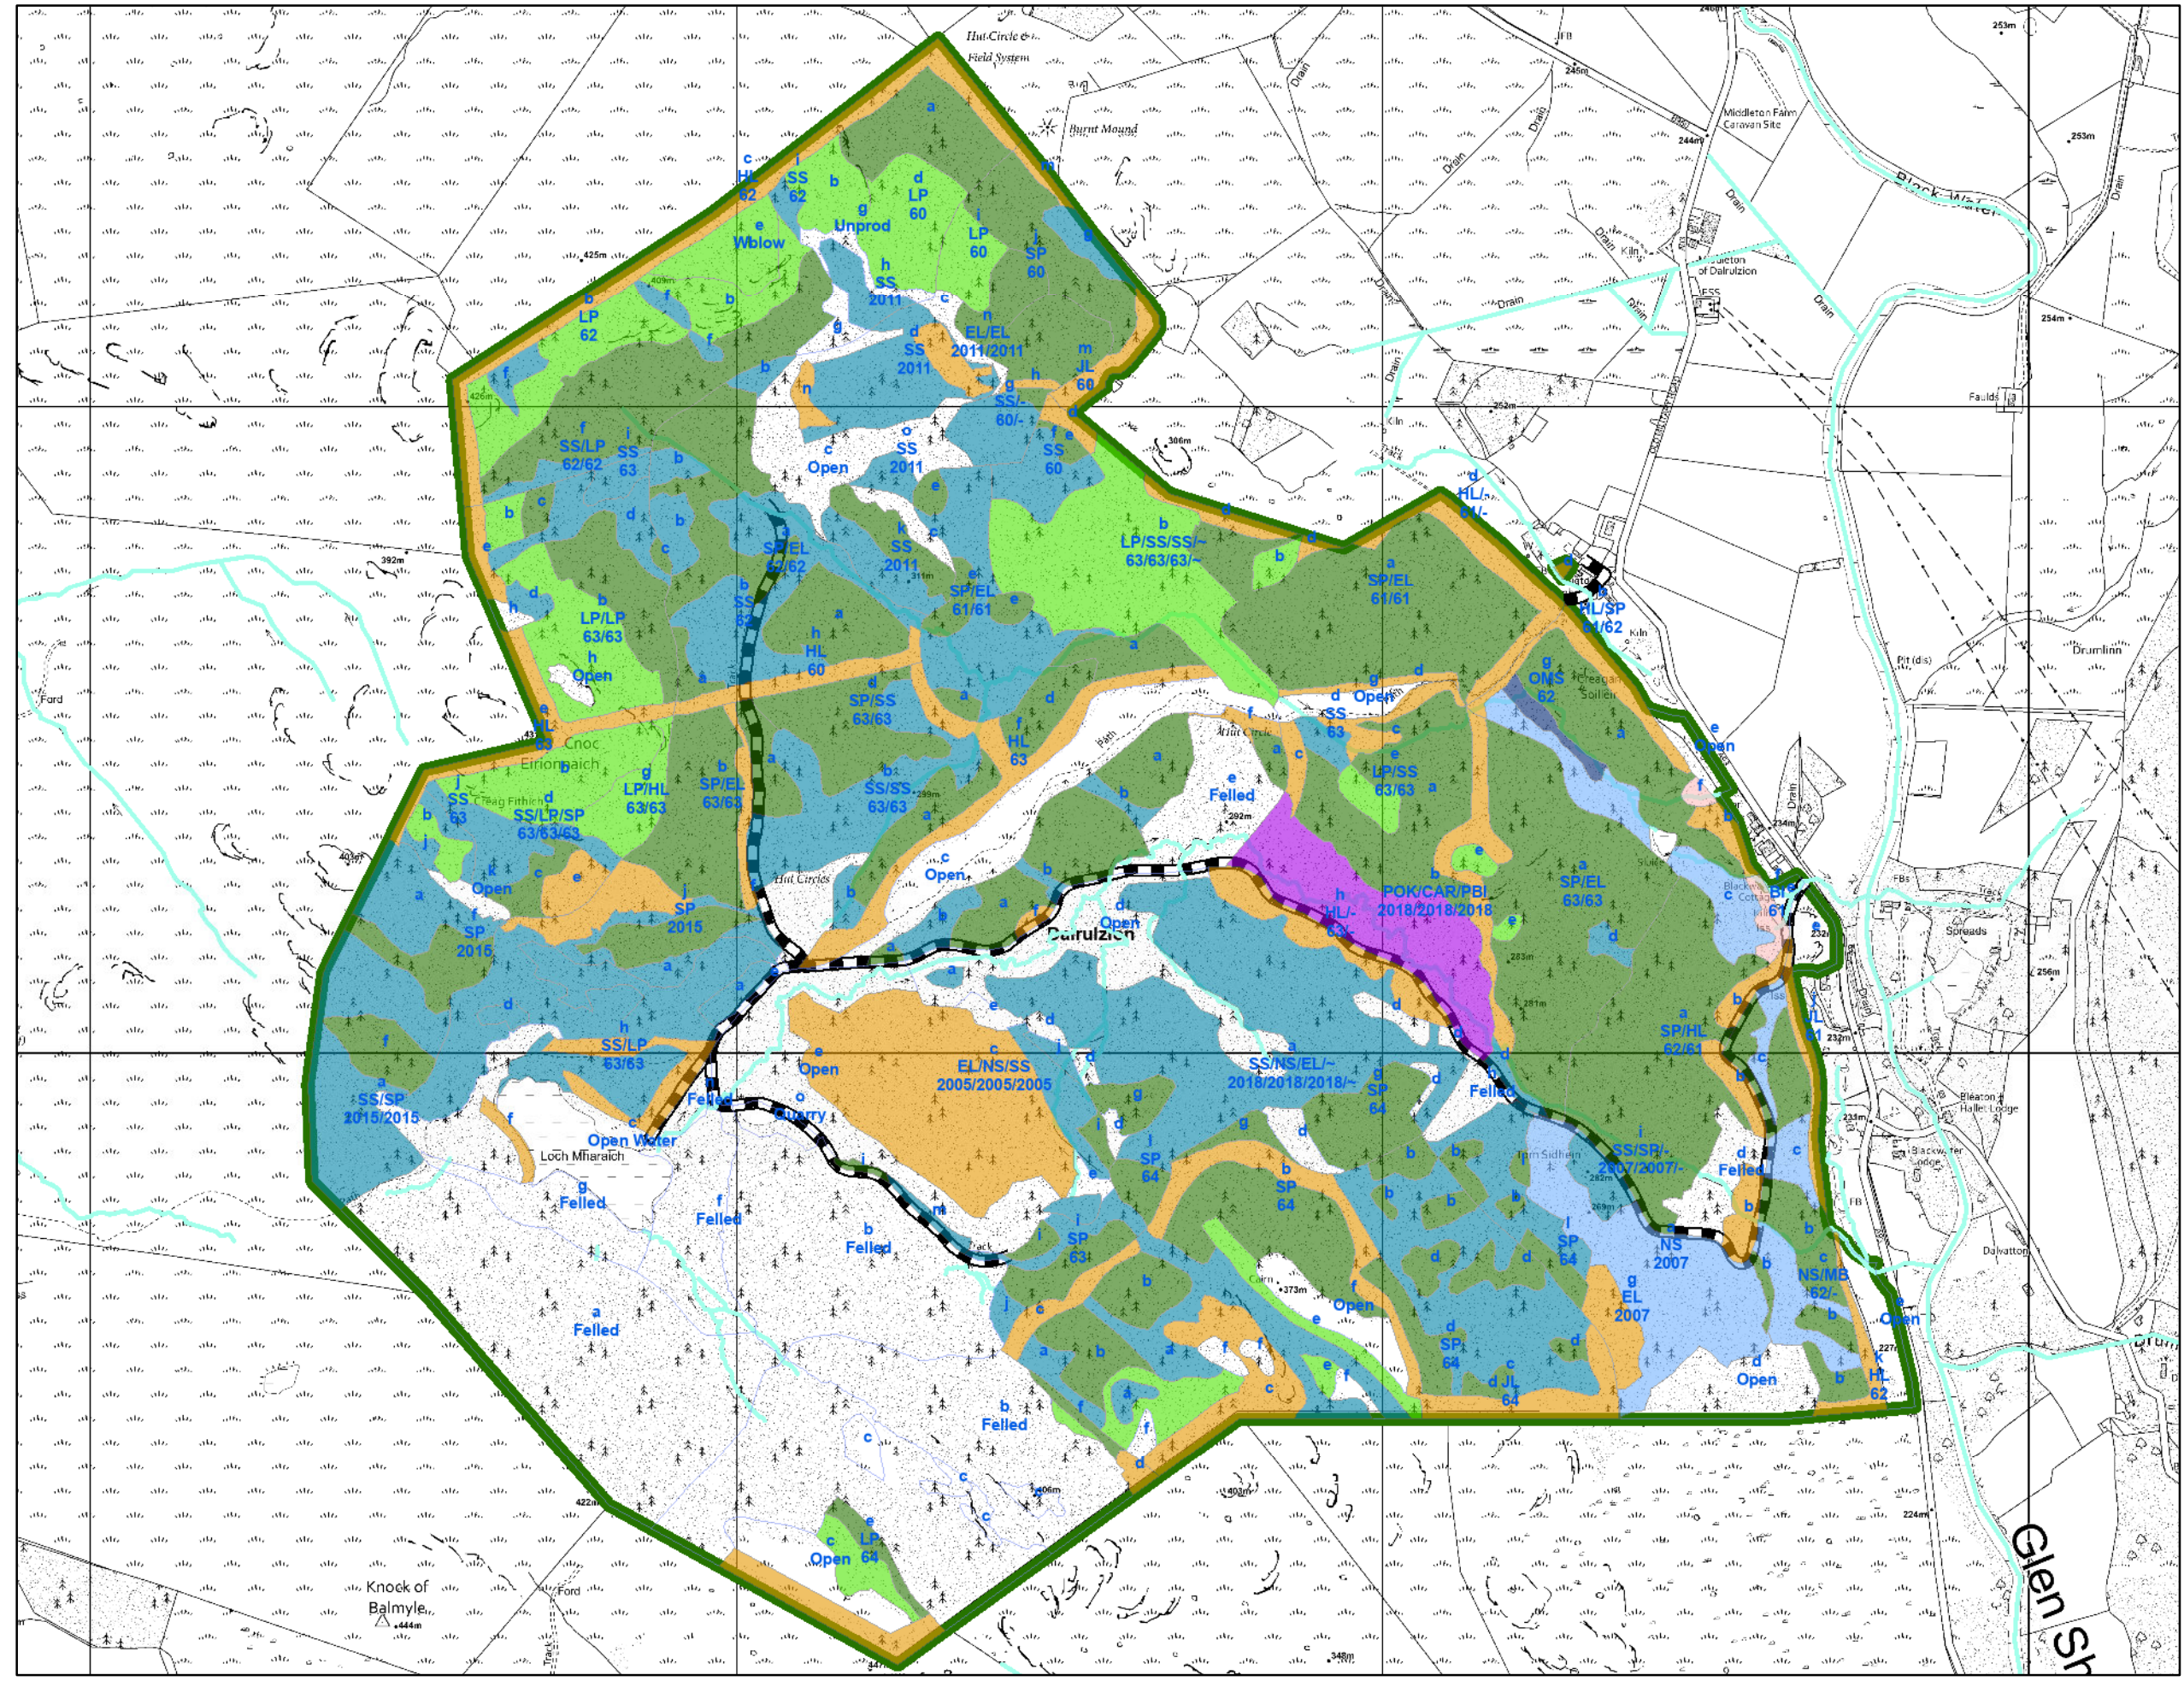

Map 2 - Current Species

Author: Eelco De Jong

Scale @ A3: 1:10,000

Date: 21/11/2024

Legend

Sub-compartments (Species)

- Ash
- Beech
- Birch
- Oak
- Native Mixed/Other Broadleaves
- Other/Mixed Broadleaves
- Other/Mixed Conifers
- Douglas Fir
- Larch
- Lodgepole Pine
- Norway Spruce
- Scots Pine
- Sitka Spruce
- No Species

Watercourses

Watercourses

Forest Roads

Forest Roads

Blocks

Blocks

Reproduced by permission of Ordnance Survey on behalf of HMSO. © Crown copyright and database right 2024. All rights reserved. Ordnance Survey Licence number 100024925. © Getmapping Plc and Bluesky International Limited 2024.

Scotland's national forests and land are responsibly managed to the UK Woodland Assurance Standard.

Glen Str