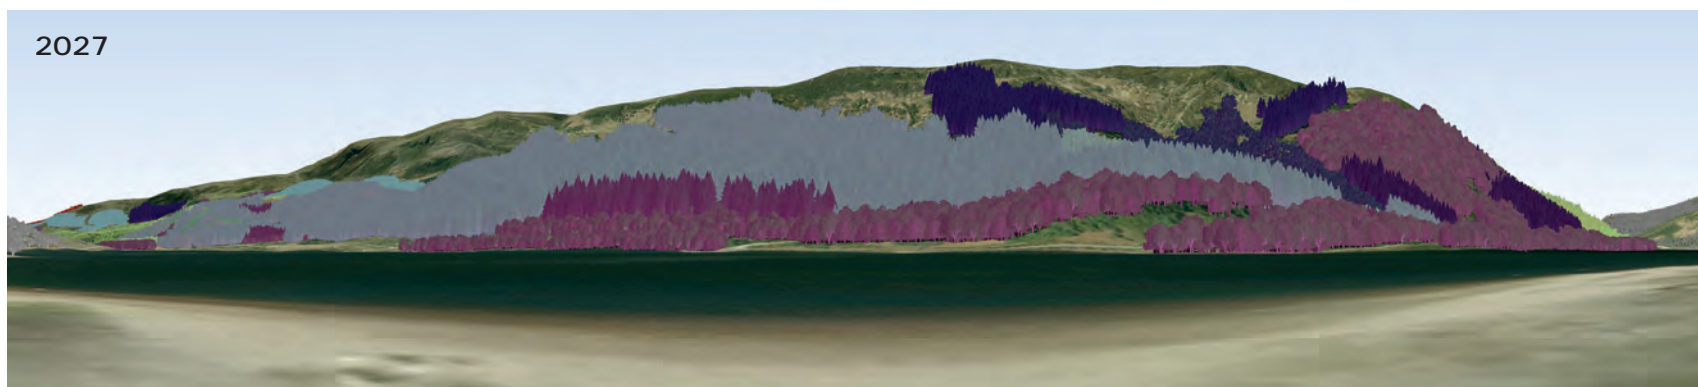

2027

Felling Phases have a rolling 5 year period and for visualisations start on the date shown above.

-  Phase 1 (1-5 years)
-  Phase 2 (6-10 years)
-  Phase 3 (11-15 years)
-  Phase 4 (16-20 years)
-  Phase 5 (21-25 years)
-  Phase 6 (26-30 years)
-  Phase 7 (31-35 years)
-  After phase 7
-  Second and subsequent rotation
-  Natural Reserve
-  Minimal intervention
-  Long term retention
-  Low impact silviculture
-  Neighbouring woodland
-  Recently felled