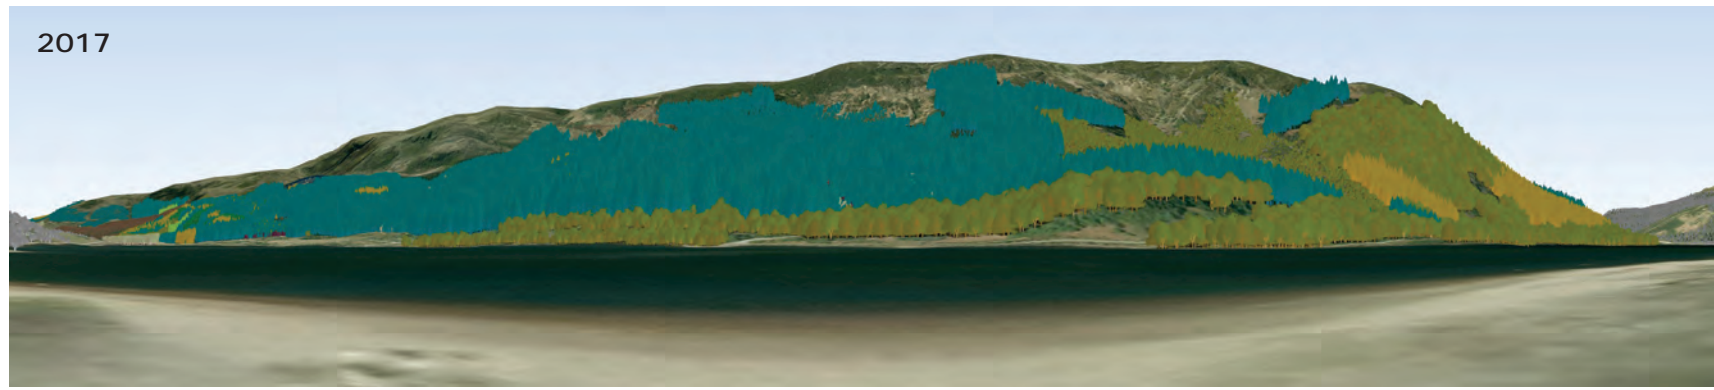

**Cowal & Trossachs
Forest District
West Strathyre**

View 4: LLTNP Centre
Grid Ref: NN 587117
Date: 10th January 2017

**Visualisation of future
habitat and species**

Visualisation year
2017
2027

- Sitka spruce
- Norway spruce
- Scots pine
- Lodgepole pine
- Larch
- Douglas fir
- Mixed conifers
- Ash
- Oak
- Beech
- Birch
- Mixed broadleaves
- Neighbouring woodland