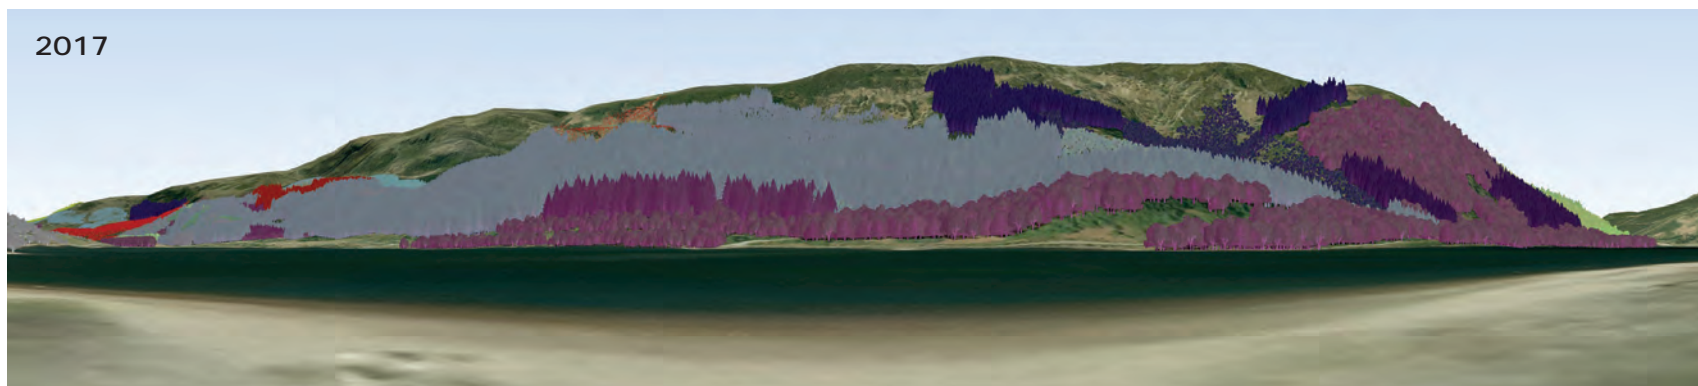

2027

Felling Phases have a rolling 5 year period and for visualisations start on the date shown above.

-  Phase 1 (1-5 years)
-  Phase 2 (6-10 years)
-  Phase 3 (11-15 years)
-  Phase 4 (16-20 years)
-  Phase 5 (21-25 years)
-  Phase 6 (26-30 years)
-  Phase 7 (31-35 years)
-  After phase 7
-  Second and subsequent rotation
-  Natural Reserve
-  Minimal intervention
-  Long term retention
-  Low impact silviculture
-  Neighbouring woodland
-  Recently felled