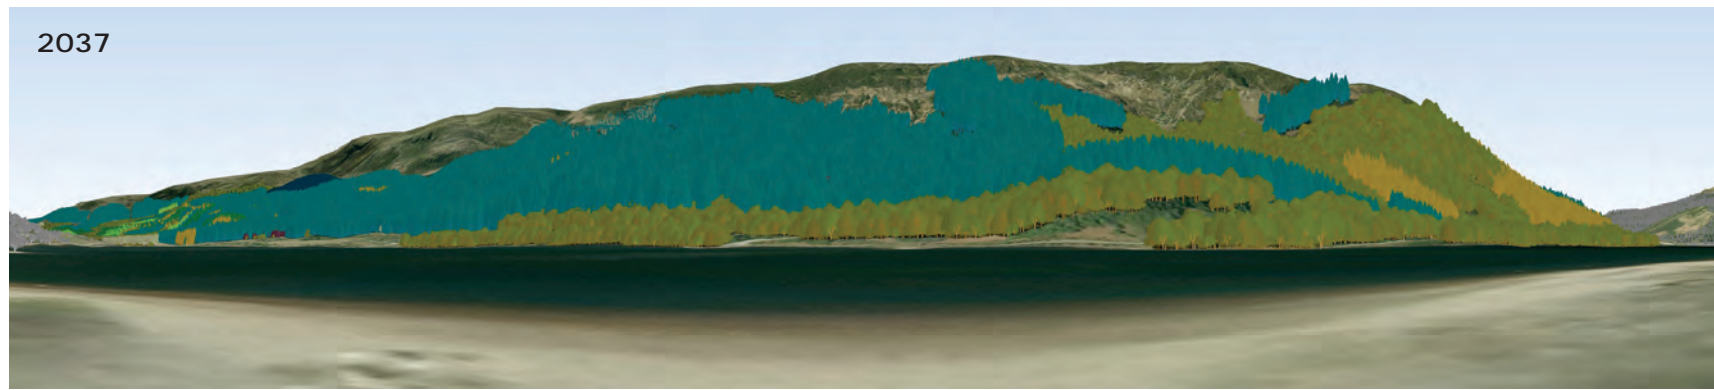

**Cowal & Trossachs
Forest District
West Strathyre**

View 4: LLTNP Centre
Grid Ref: NN 587117
Date: 10th January 2017

**Visualisation of future
habitat and species**

Visualisation year
2027
2037

- Sitka spruce
- Norway spruce
- Scots pine
- Lodgepole pine
- Larch
- Douglas fir
- Mixed conifers
- Ash
- Oak
- Beech
- Birch
- Mixed broadleaves
- Neighbouring woodland