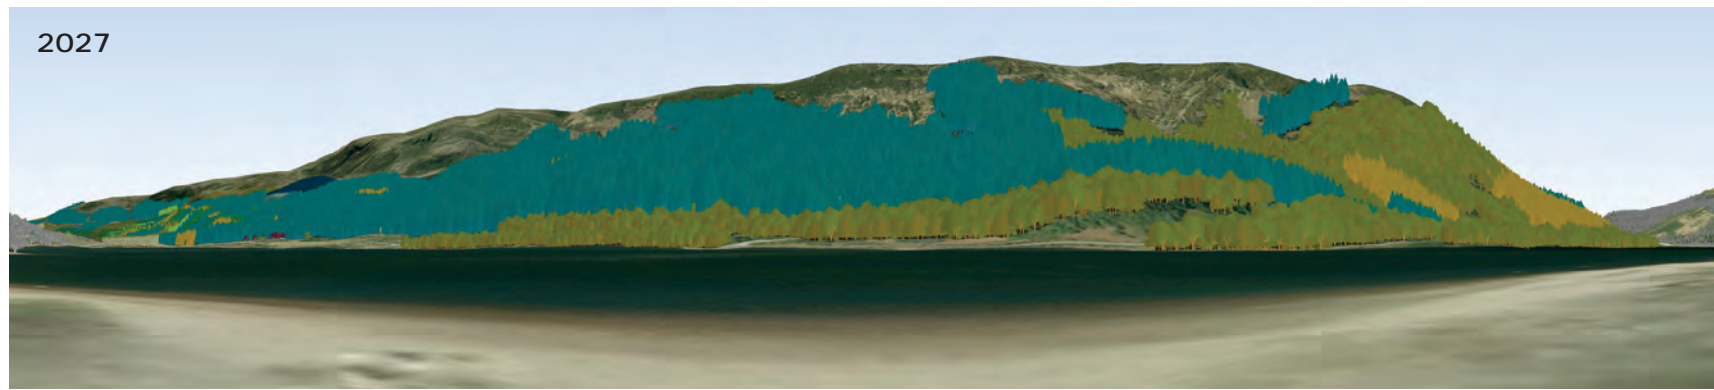

**Cowal & Trossachs
Forest District
West Strathyre**

View 4: LLTNP Centre
Grid Ref: NN 587117
Date: 10th January 2017

**Visualisation of future
habitat and species**

Visualisation year
2017
2027

- Sitka spruce
- Norway spruce
- Scots pine
- Lodgepole pine
- Larch
- Douglas fir
- Mixed conifers
- Ash
- Oak
- Beech
- Birch
- Mixed broadleaves
- Neighbouring woodland