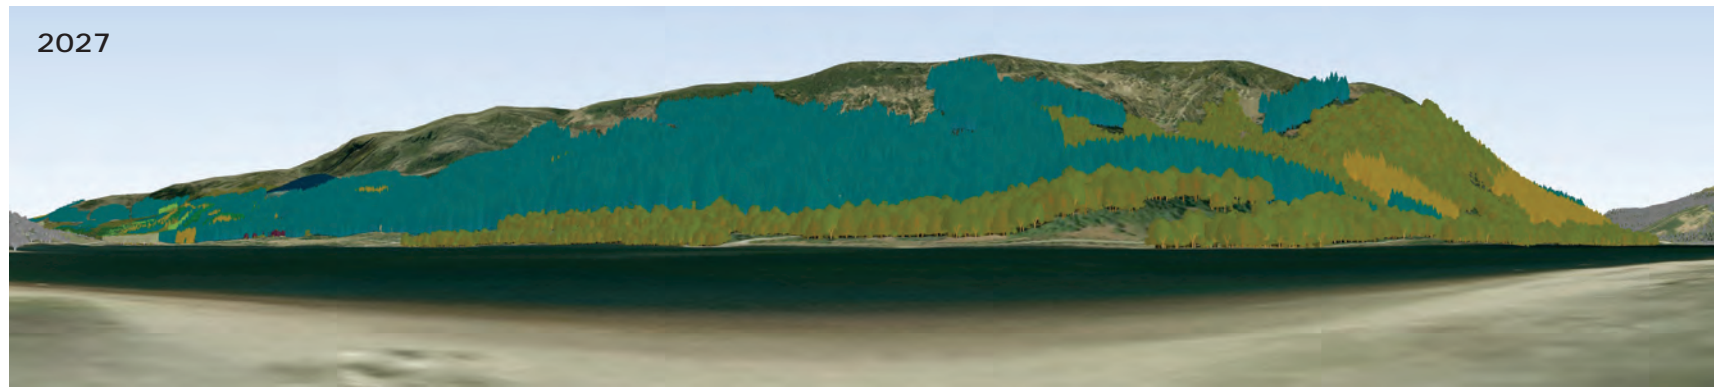

**Cowal & Trossachs
Forest District
West Strathyre**

View 4: LLTNP Centre
Grid Ref: NN 587117
Date: 10th January 2017

**Visualisation of future
habitat and species**

Visualisation year
2027
2037

- Sitka spruce
- Norway spruce
- Scots pine
- Lodgepole pine
- Larch
- Douglas fir
- Mixed conifers
- Ash
- Oak
- Beech
- Birch
- Mixed broadleaves
- Neighbouring woodland