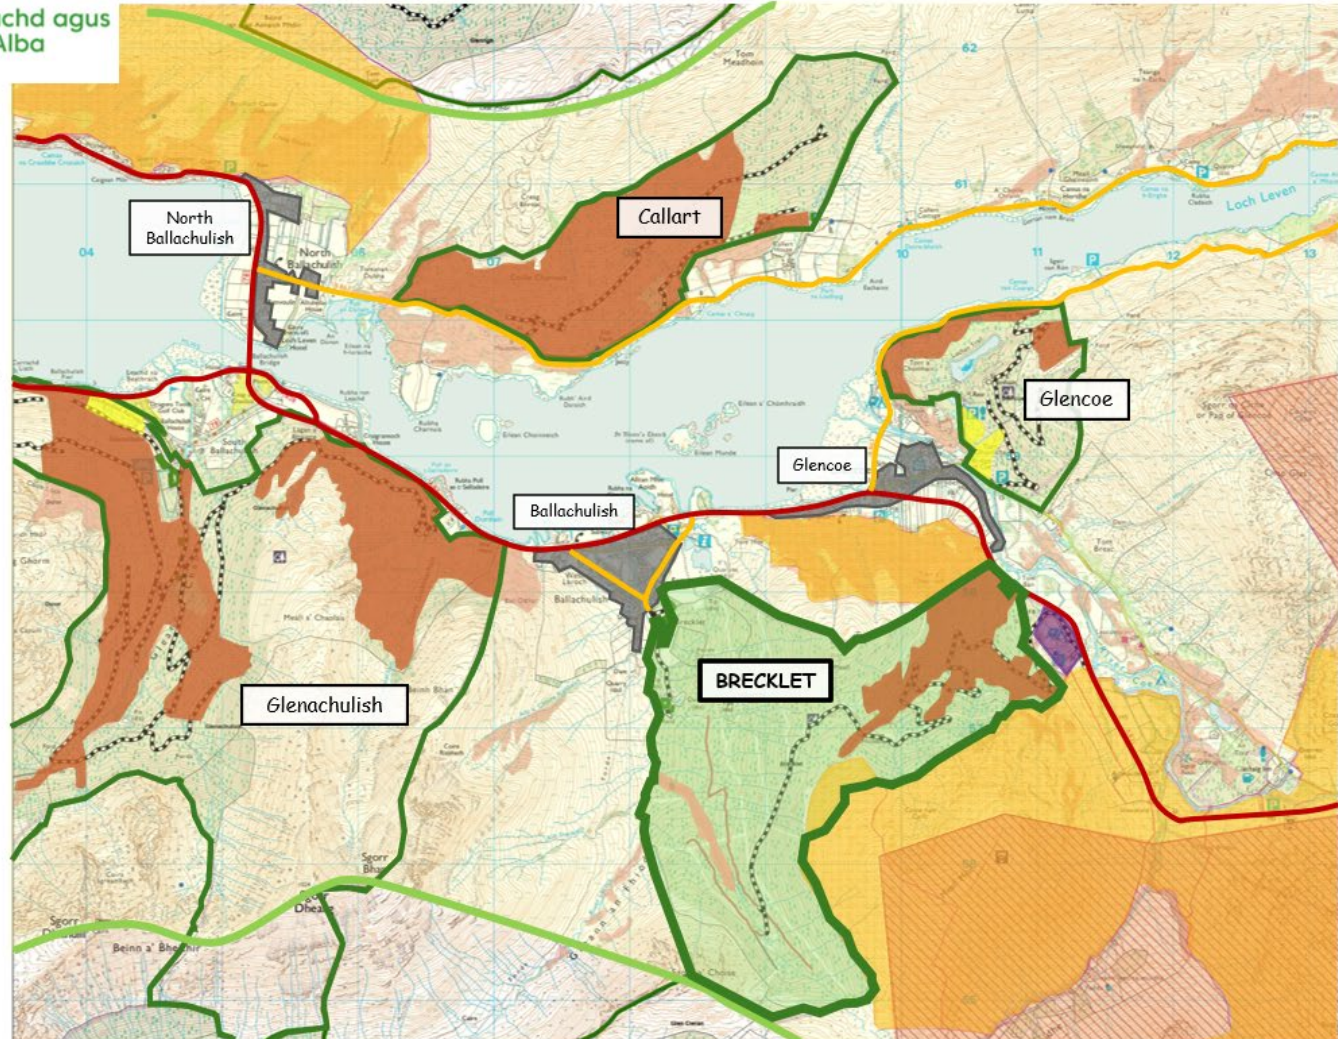

Context

BRECKLET Context

Legend

- FLS Ownership Boundary
- NSA
- Main Settlements
- Glencoe Visitor Centre and Camp Site
- SSSI
- PAWs
- Ancient Woodland
- LEPO
- Wild Land
- 'A Class' Public Roads
- Other Public Roads

0 0.125 0.25 0.5 0.75 1 km

Scotland's national
forests and land
are responsibly
managed to the
UK Woodland
Assurance Standard.