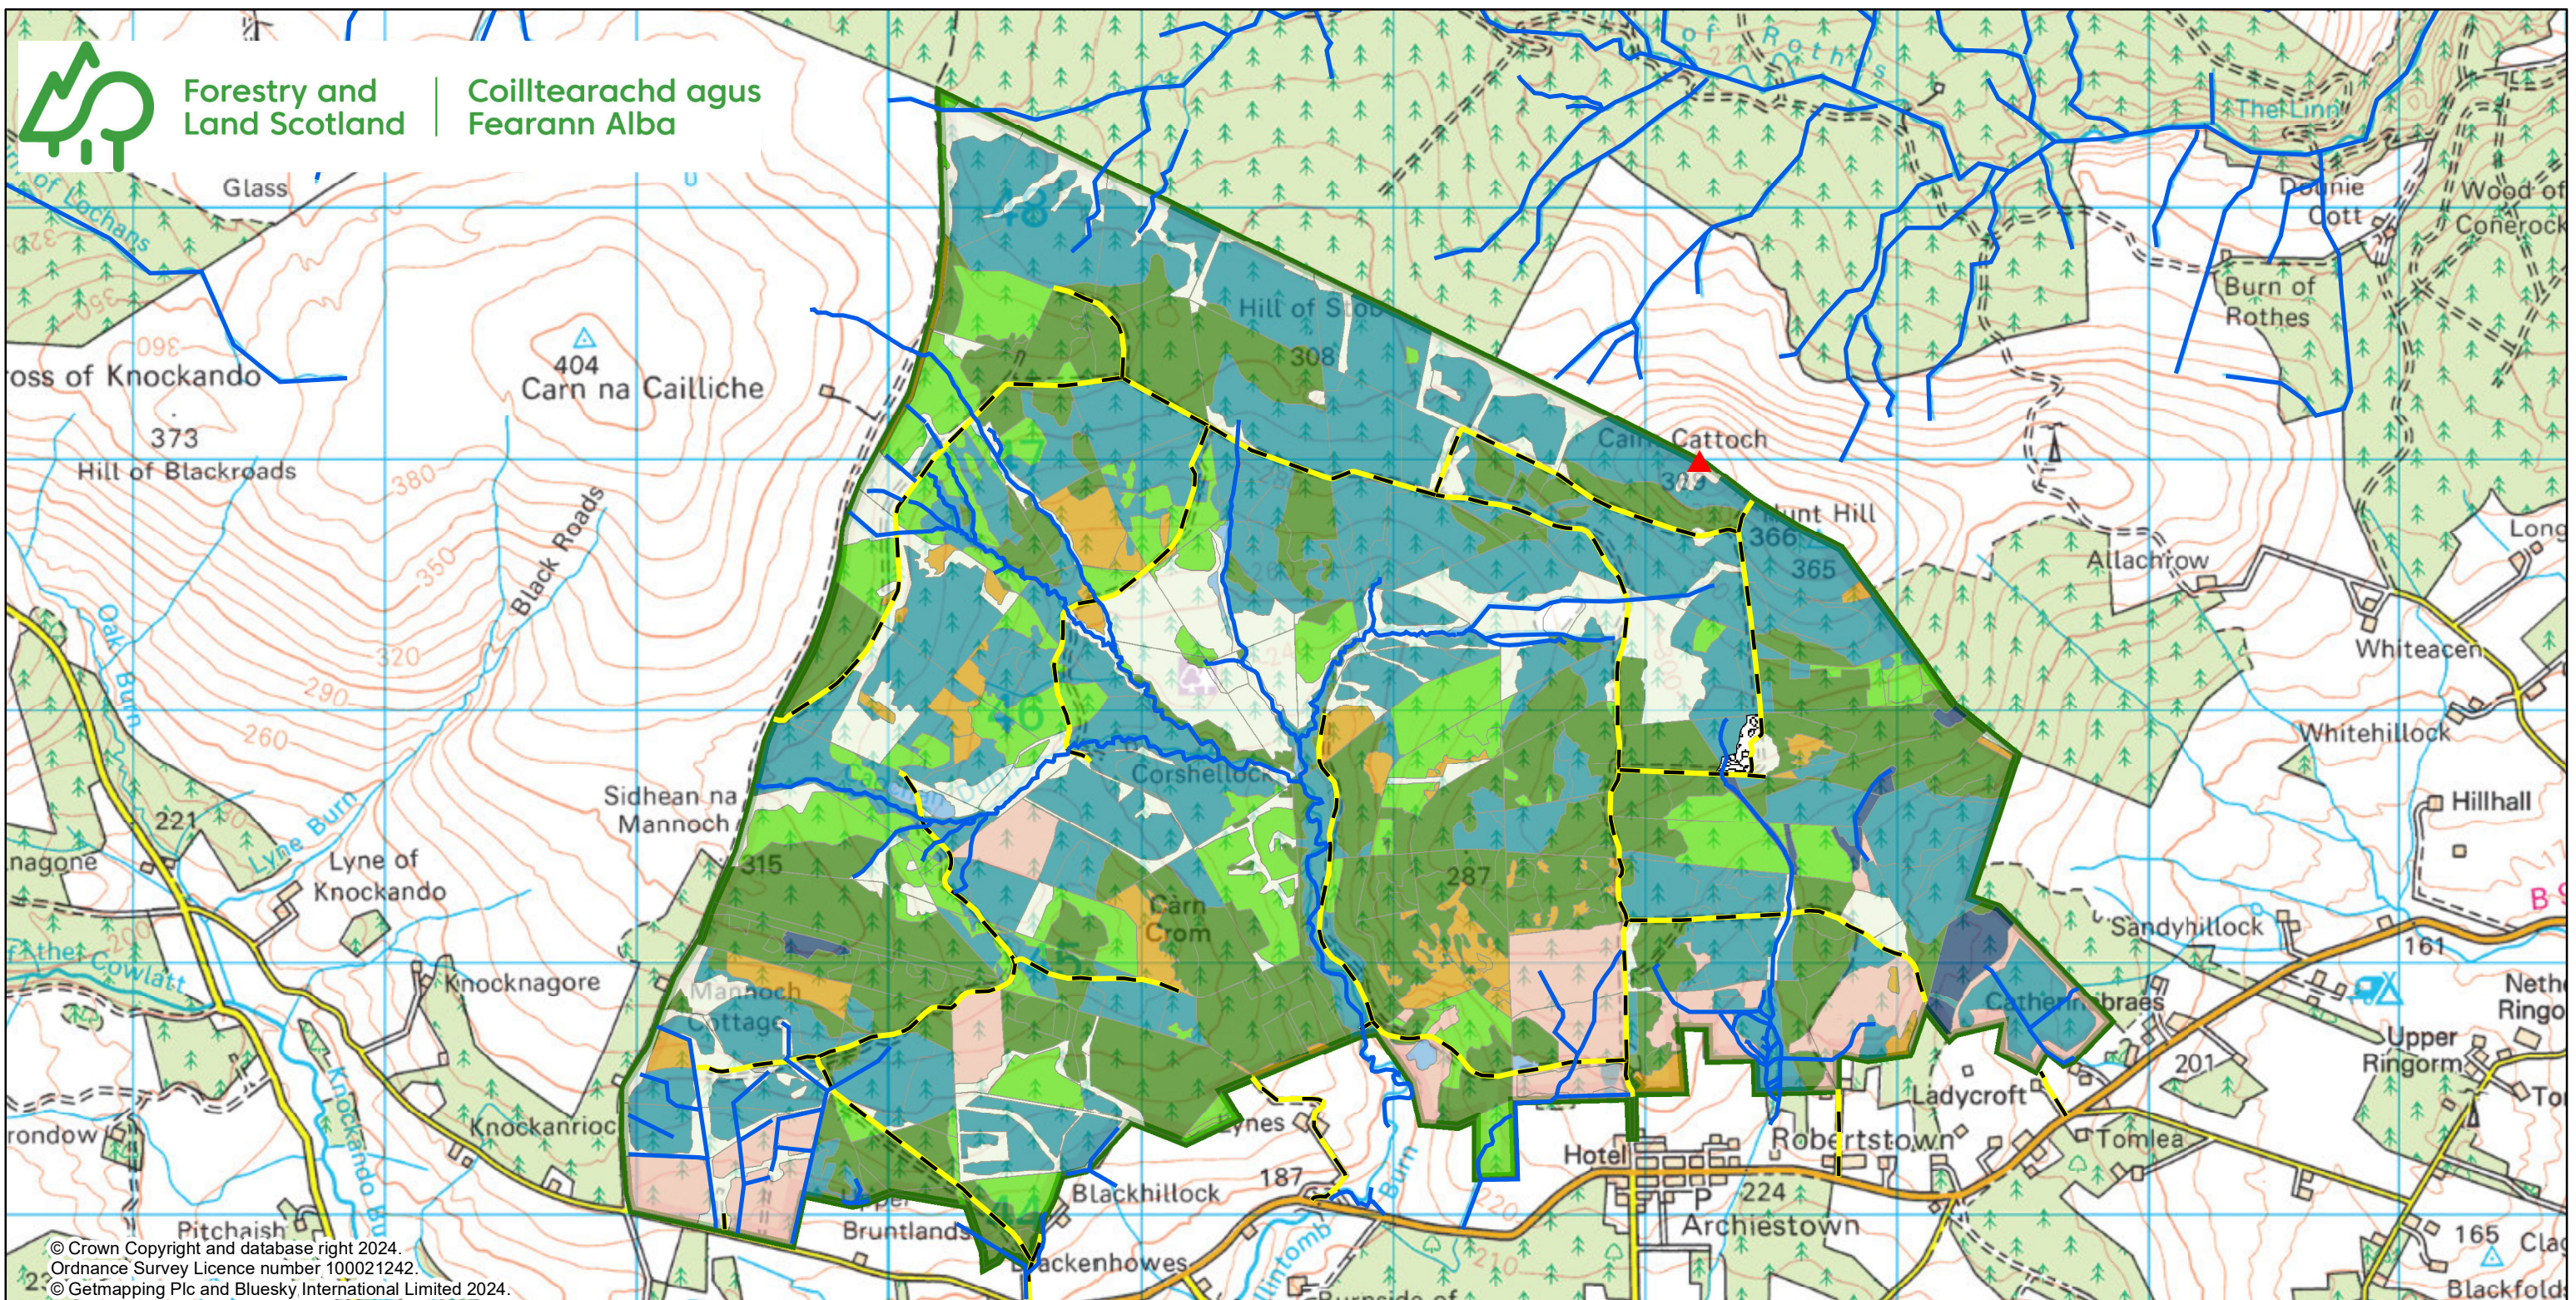

Forestry and Land Scotland

Coilltearachd agus Fearann Alba

© Crown Copyright and database right 2024.
Ordnance Survey Licence number 100021242.
© Getmapping Plc and Bluesky International Limited 2024.

Legend

-  Cairn Cattoch Viewpoint
-  Watercourses
-  Quarry
-  Birch
-  Other/Mixed Conifers
-  Larch
-  Lodgepole Pine
-  Norway Spruce
-  Scots Pine
-  Sitka Spruce
-  Open (awaiting a management decision)
-  Elchies

Elchies: Current Tree Species

Author: Meriem Kayoueche-Reeve
Scale @ A3: 1:25,000
Date: 07/06/2024

Reproduced by permission of Ordnance Survey on behalf of HMSO. © Crown copyright and database right [2024]. All rights reserved. Ordnance Survey Licence number [100021242]. © Getmapping Plc and Bluesky International Limited 2024.