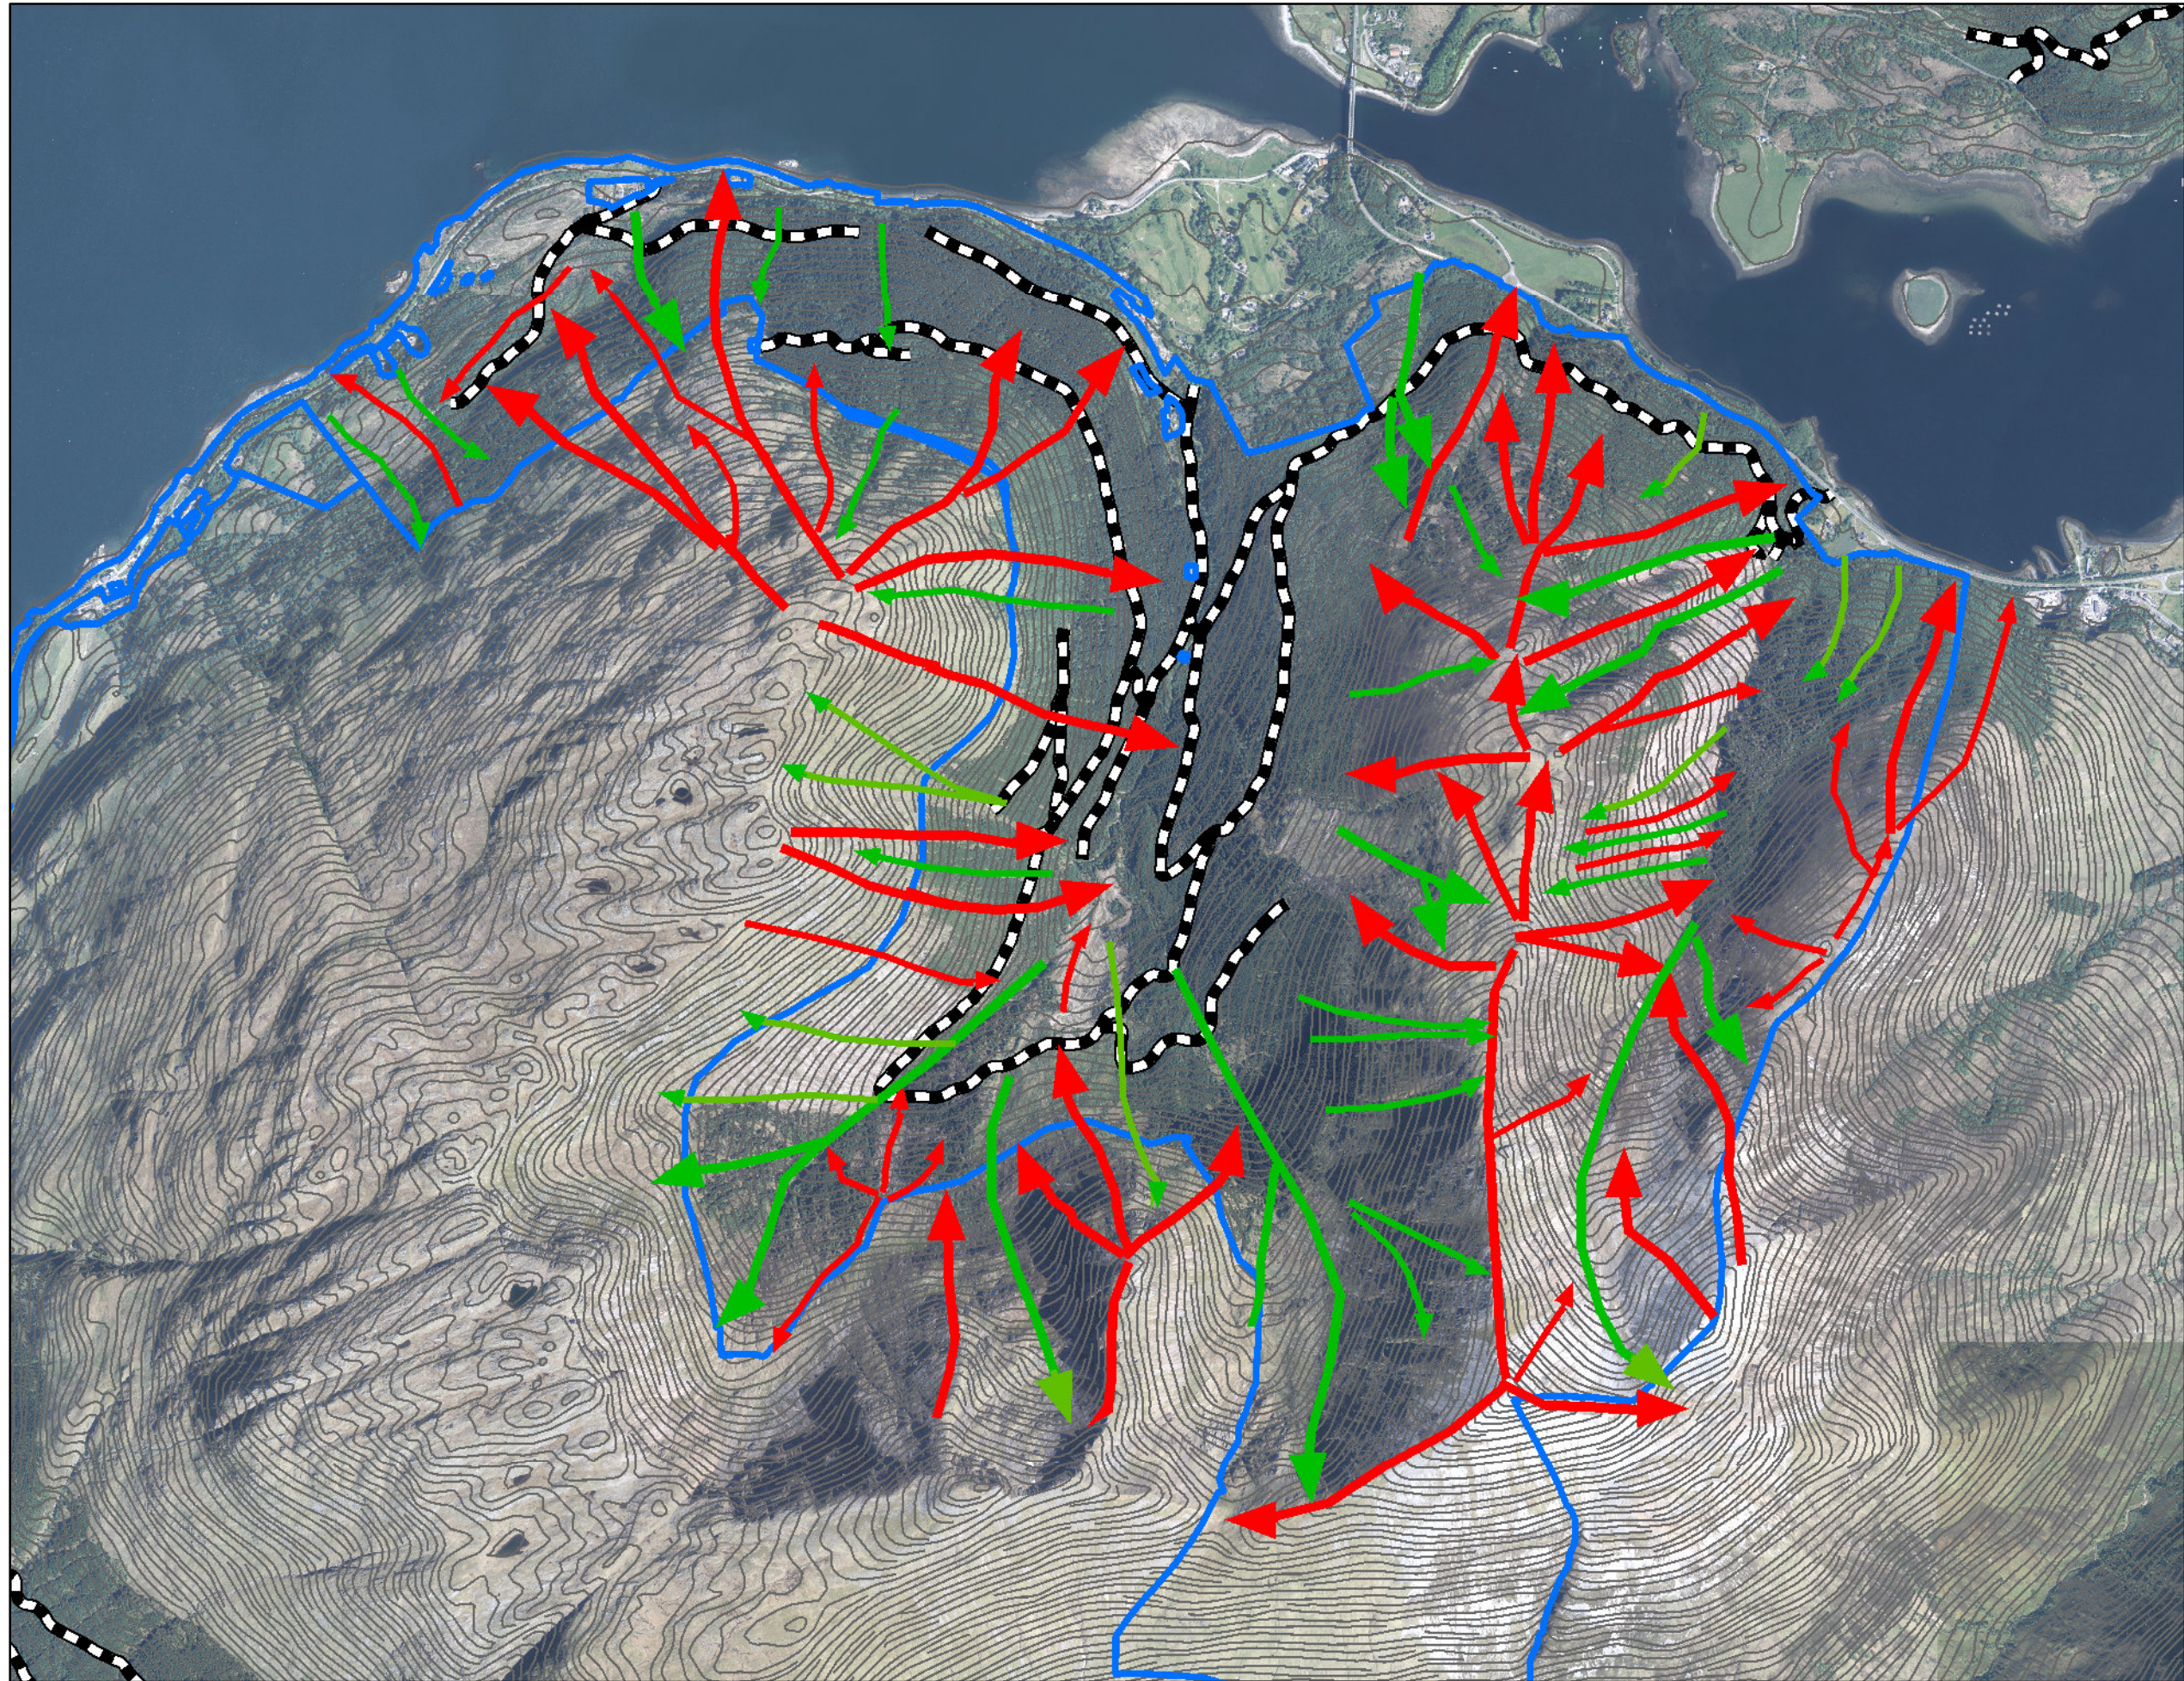

Glenachulish landscape analysis

Author: Mandie Currie

Scale @ A3: 1:20,000

Date: 03/02/2021

Legend

Land Management Plan Areas

-  Land Management Plan Areas

Forest Roads

-  Forest Roads

OS 50k Contours (GB)

-  OS 50k Contours (GB)

0 0.075 0.15 0.3 0.45 0.6 km

Reproduced by permission of Ordnance Survey on behalf of HMSO. © Crown copyright and database right 2021. All rights reserved. Ordnance Survey Licence number 100024925. © Getmapping Plc and Bluesky International Limited 2021.