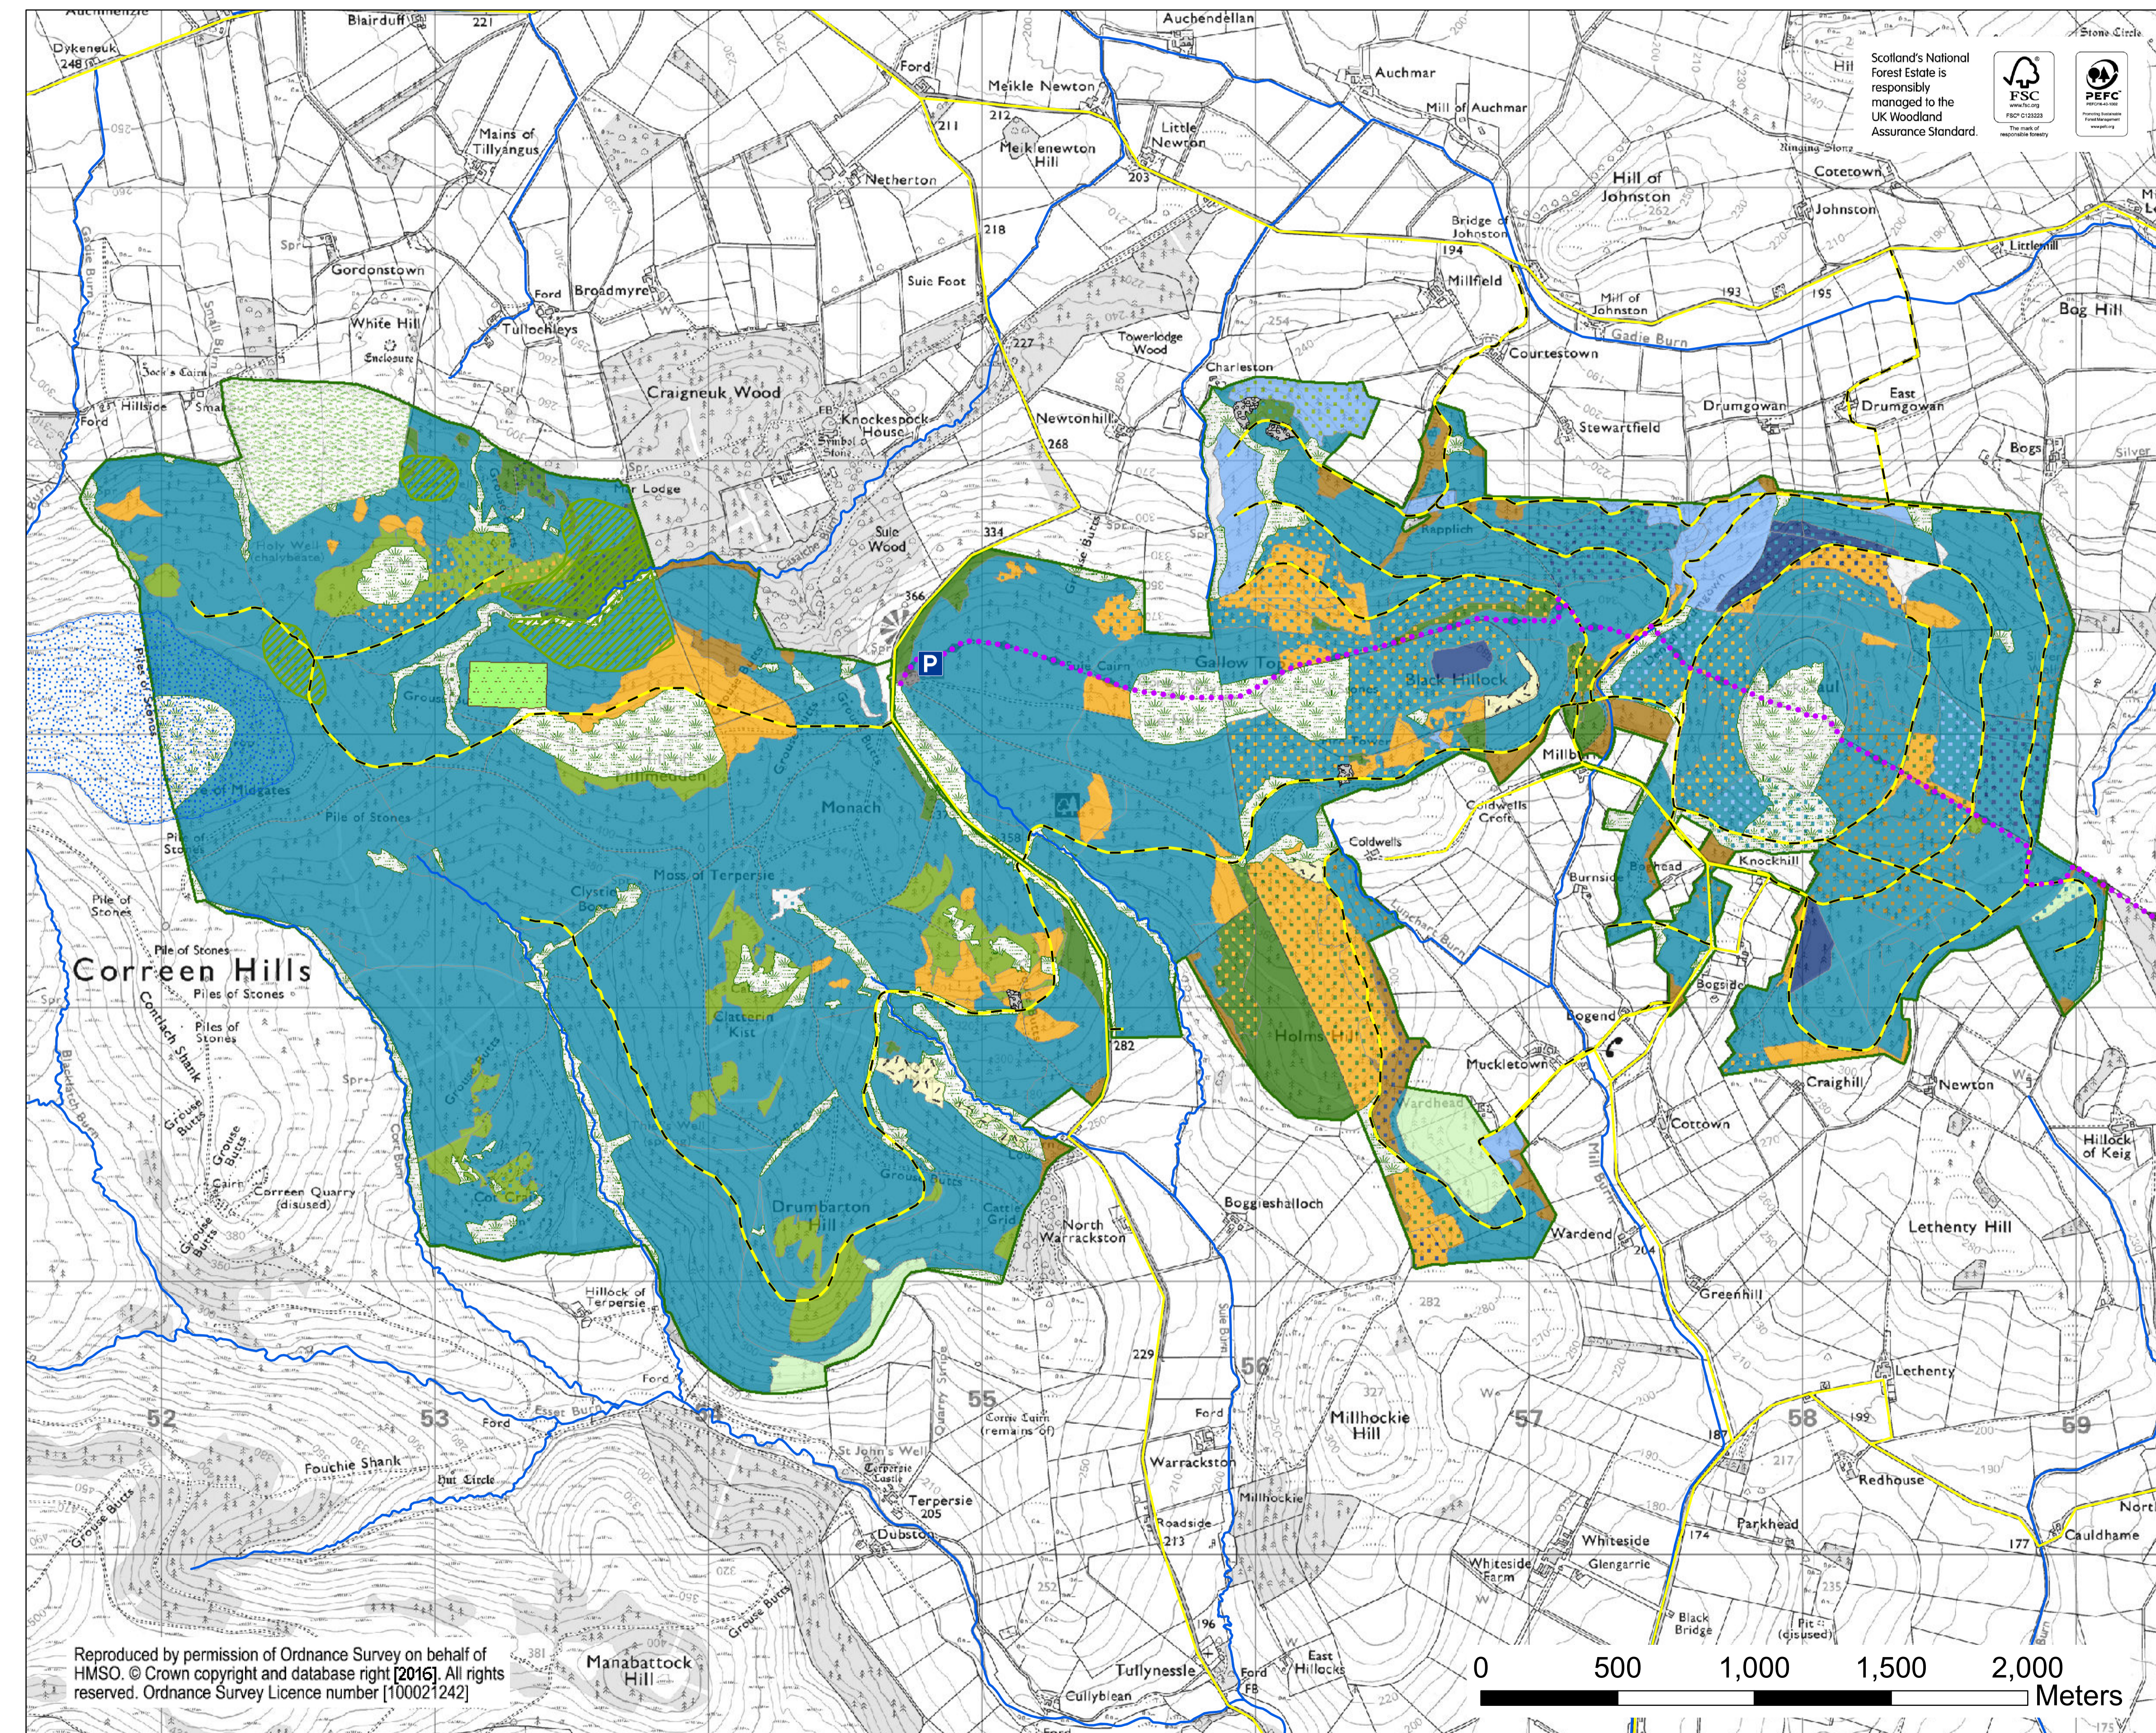

# Moray & Aberdeenshire Forest District Coreen hills

## Map 3 Current species

O.S. Grid Ref NJ 546 231

Date 29 June 2016

Scale: 1:12,500 @A2

- Quarry
- Open land
- Agricultural land
- Felled
- Open
- Open/Scots pine
- Open/Sitka spruce
- Douglas fir
- Douglas fir/Sitka spruce
- Larch
- Larch/Scots pine
- Larch/Conifer
- Larch/Sitka spruce
- Lodgepole pine
- Lodgepole pine/Larch
- Lodgepole pine/Sitka spruce
- Broadleaves
- Broadleaves/Conifer
- Broadleaves/Sitka spruce
- Conifer
- Conifer/Sitka spruce
- Norway spruce
- Norway spruce/Lodgepole pine
- Scots pine
- Scots pine/Larch
- Scots pine/Lodgepole pine
- Scots pine/Conifer
- Scots pine/Sitka spruce
- Sitka spruce
- Sitka spruce/Larch
- Sitka spruce/Broadleaves
- Sitka spruce/Conifer
- Sitka spruce/Norway spruce

Reproduced by permission of Ordnance Survey on behalf of HMSO. © Crown copyright and database right [2016]. All rights reserved. Ordnance Survey Licence number [100021242]