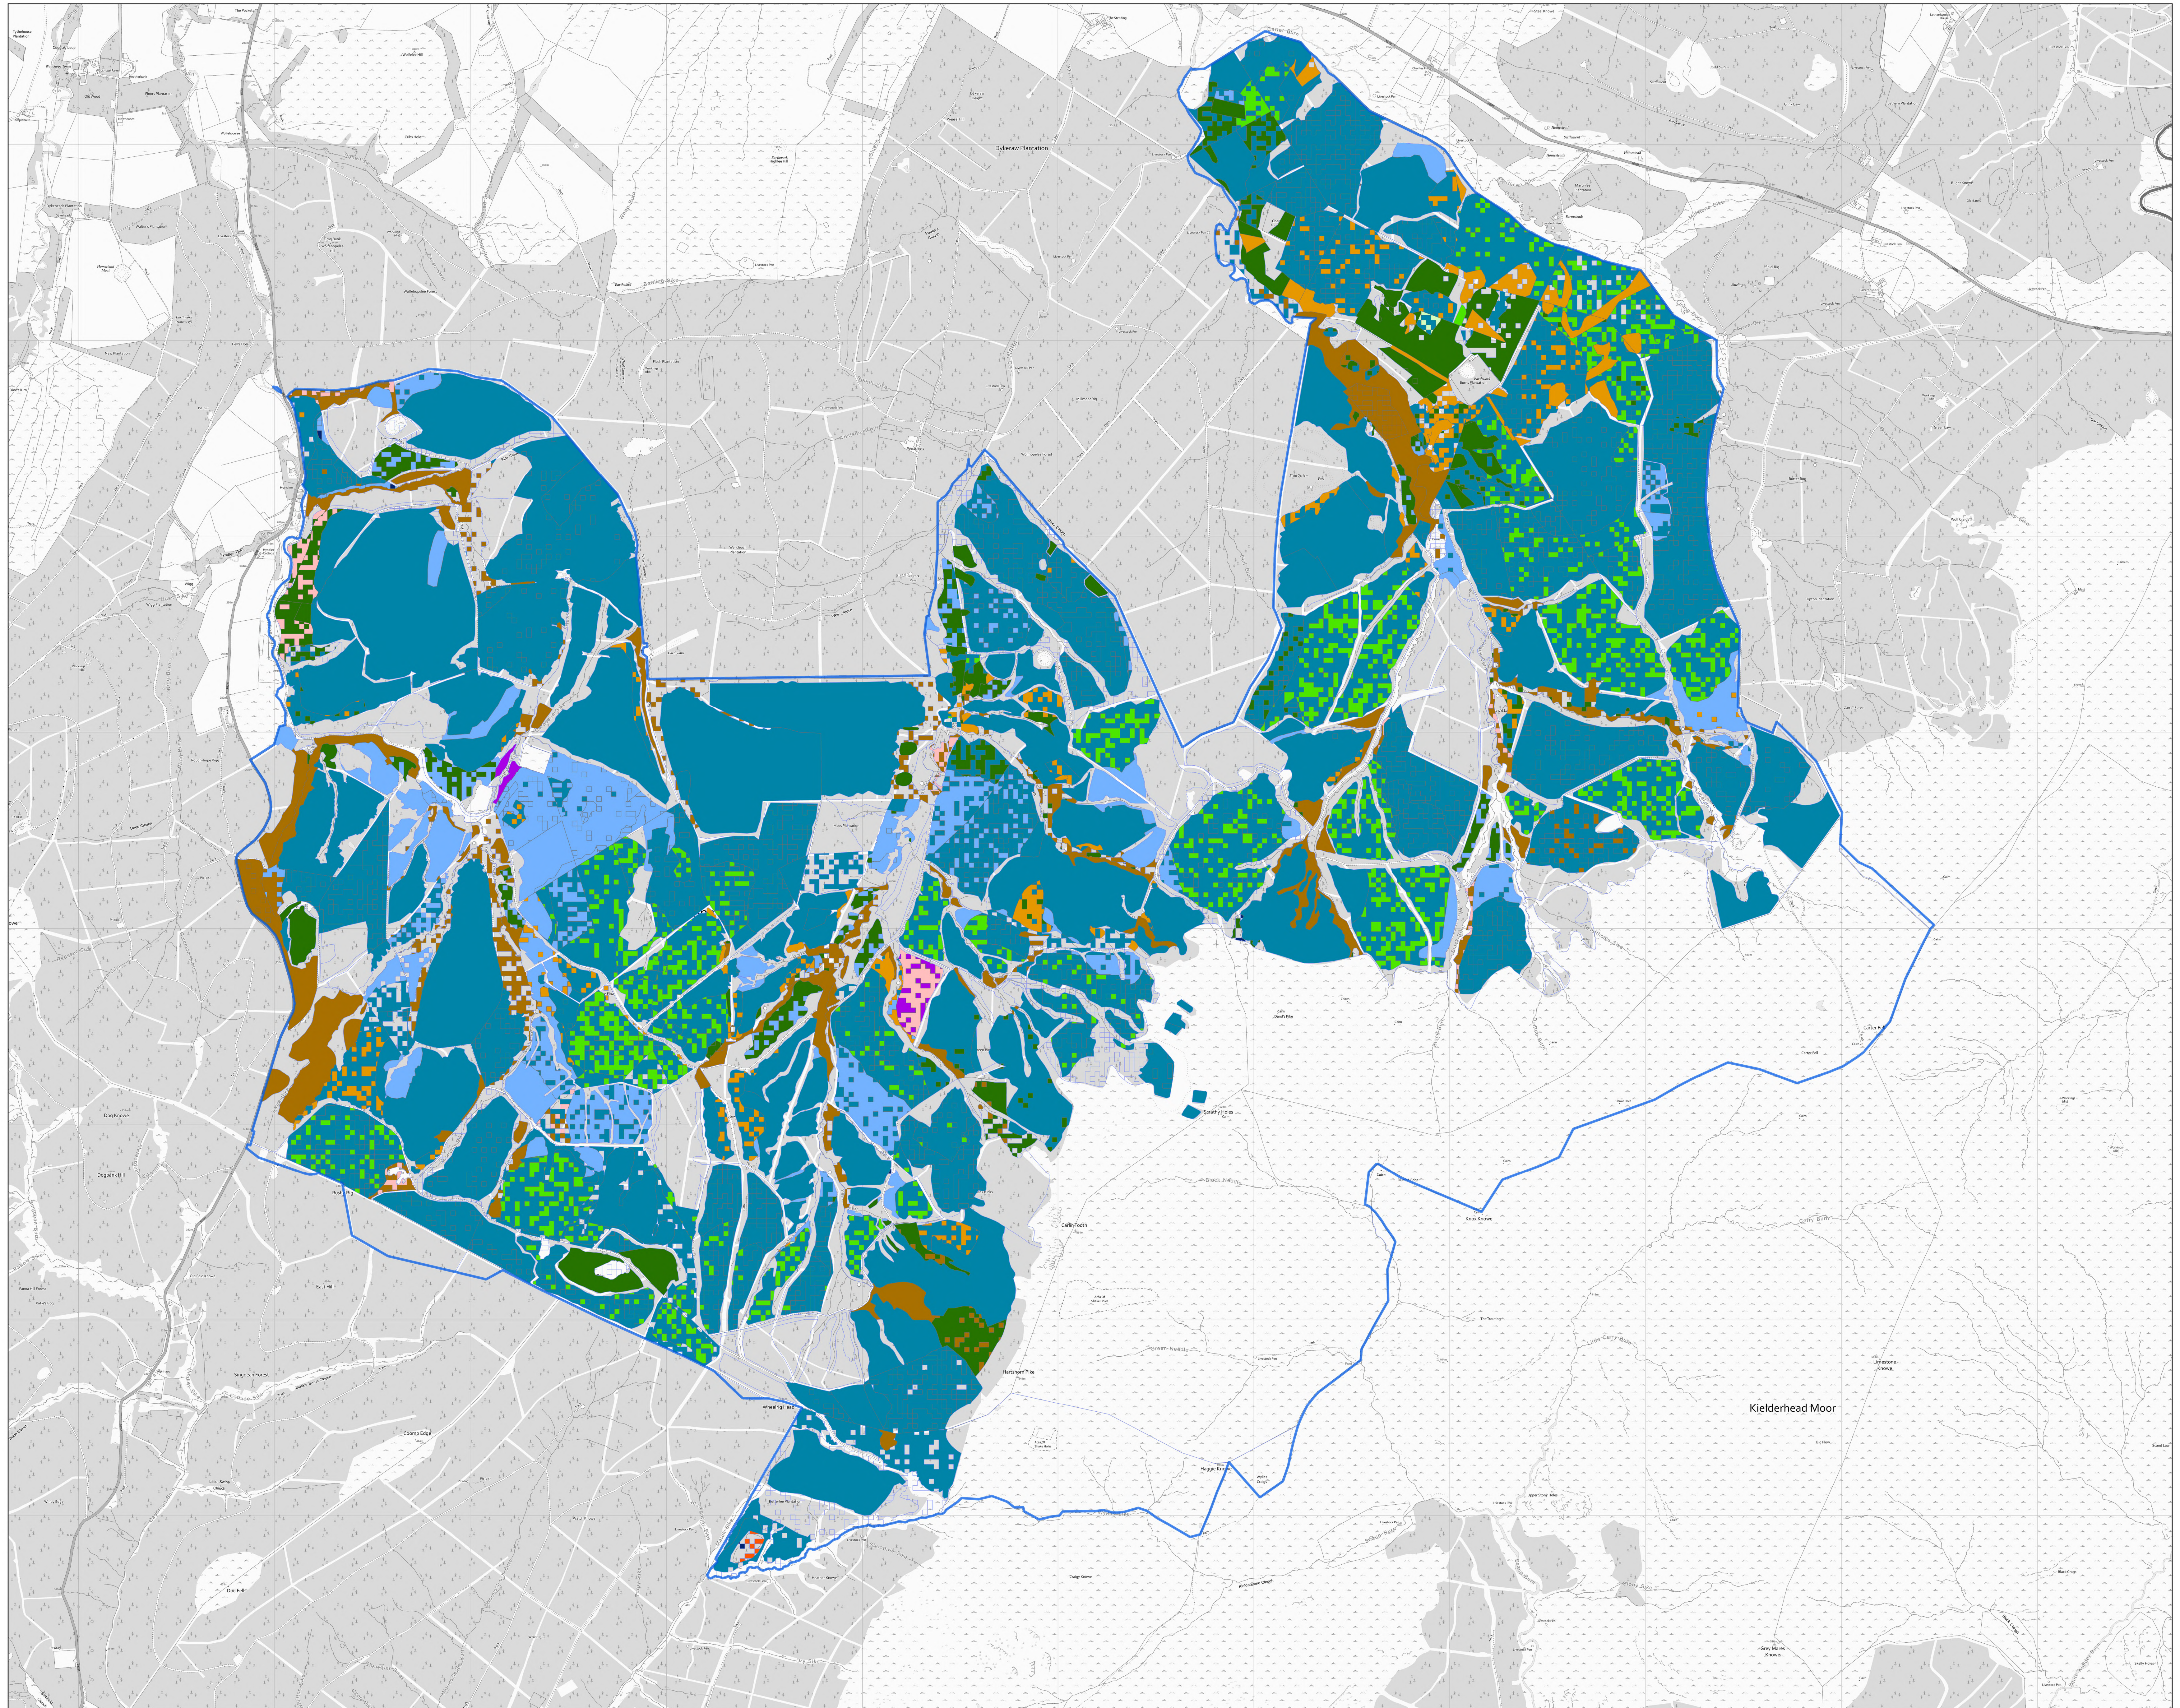

Wauchope East LMP 2025-2035

Map 2: Current Species

Author: David.Darroch

Scale @ A0: 1:12,000

Date: 27/01/2025

Legend

 Land Management
Plan Area

Current tree species

-  Ash
-  Beech
-  Birch
-  Oak
-  Native Mixed/Other
Broadleaves
-  Other/Mixed
Broadleaves
-  Other/Mixed
Conifers
-  Douglas Fir
-  Larch
-  Lodgepole Pine
-  Norway Spruce
-  Scots Pine
-  Sitka Spruce
-  No Species

Reproduced by permission of Ordnance Survey on behalf of HMSO. © Crown copyright and database right [2025]. All rights reserved. Ordnance Survey Licence number AC0000820350
© Getmapping Plc and Bluesky International Limited 2025.