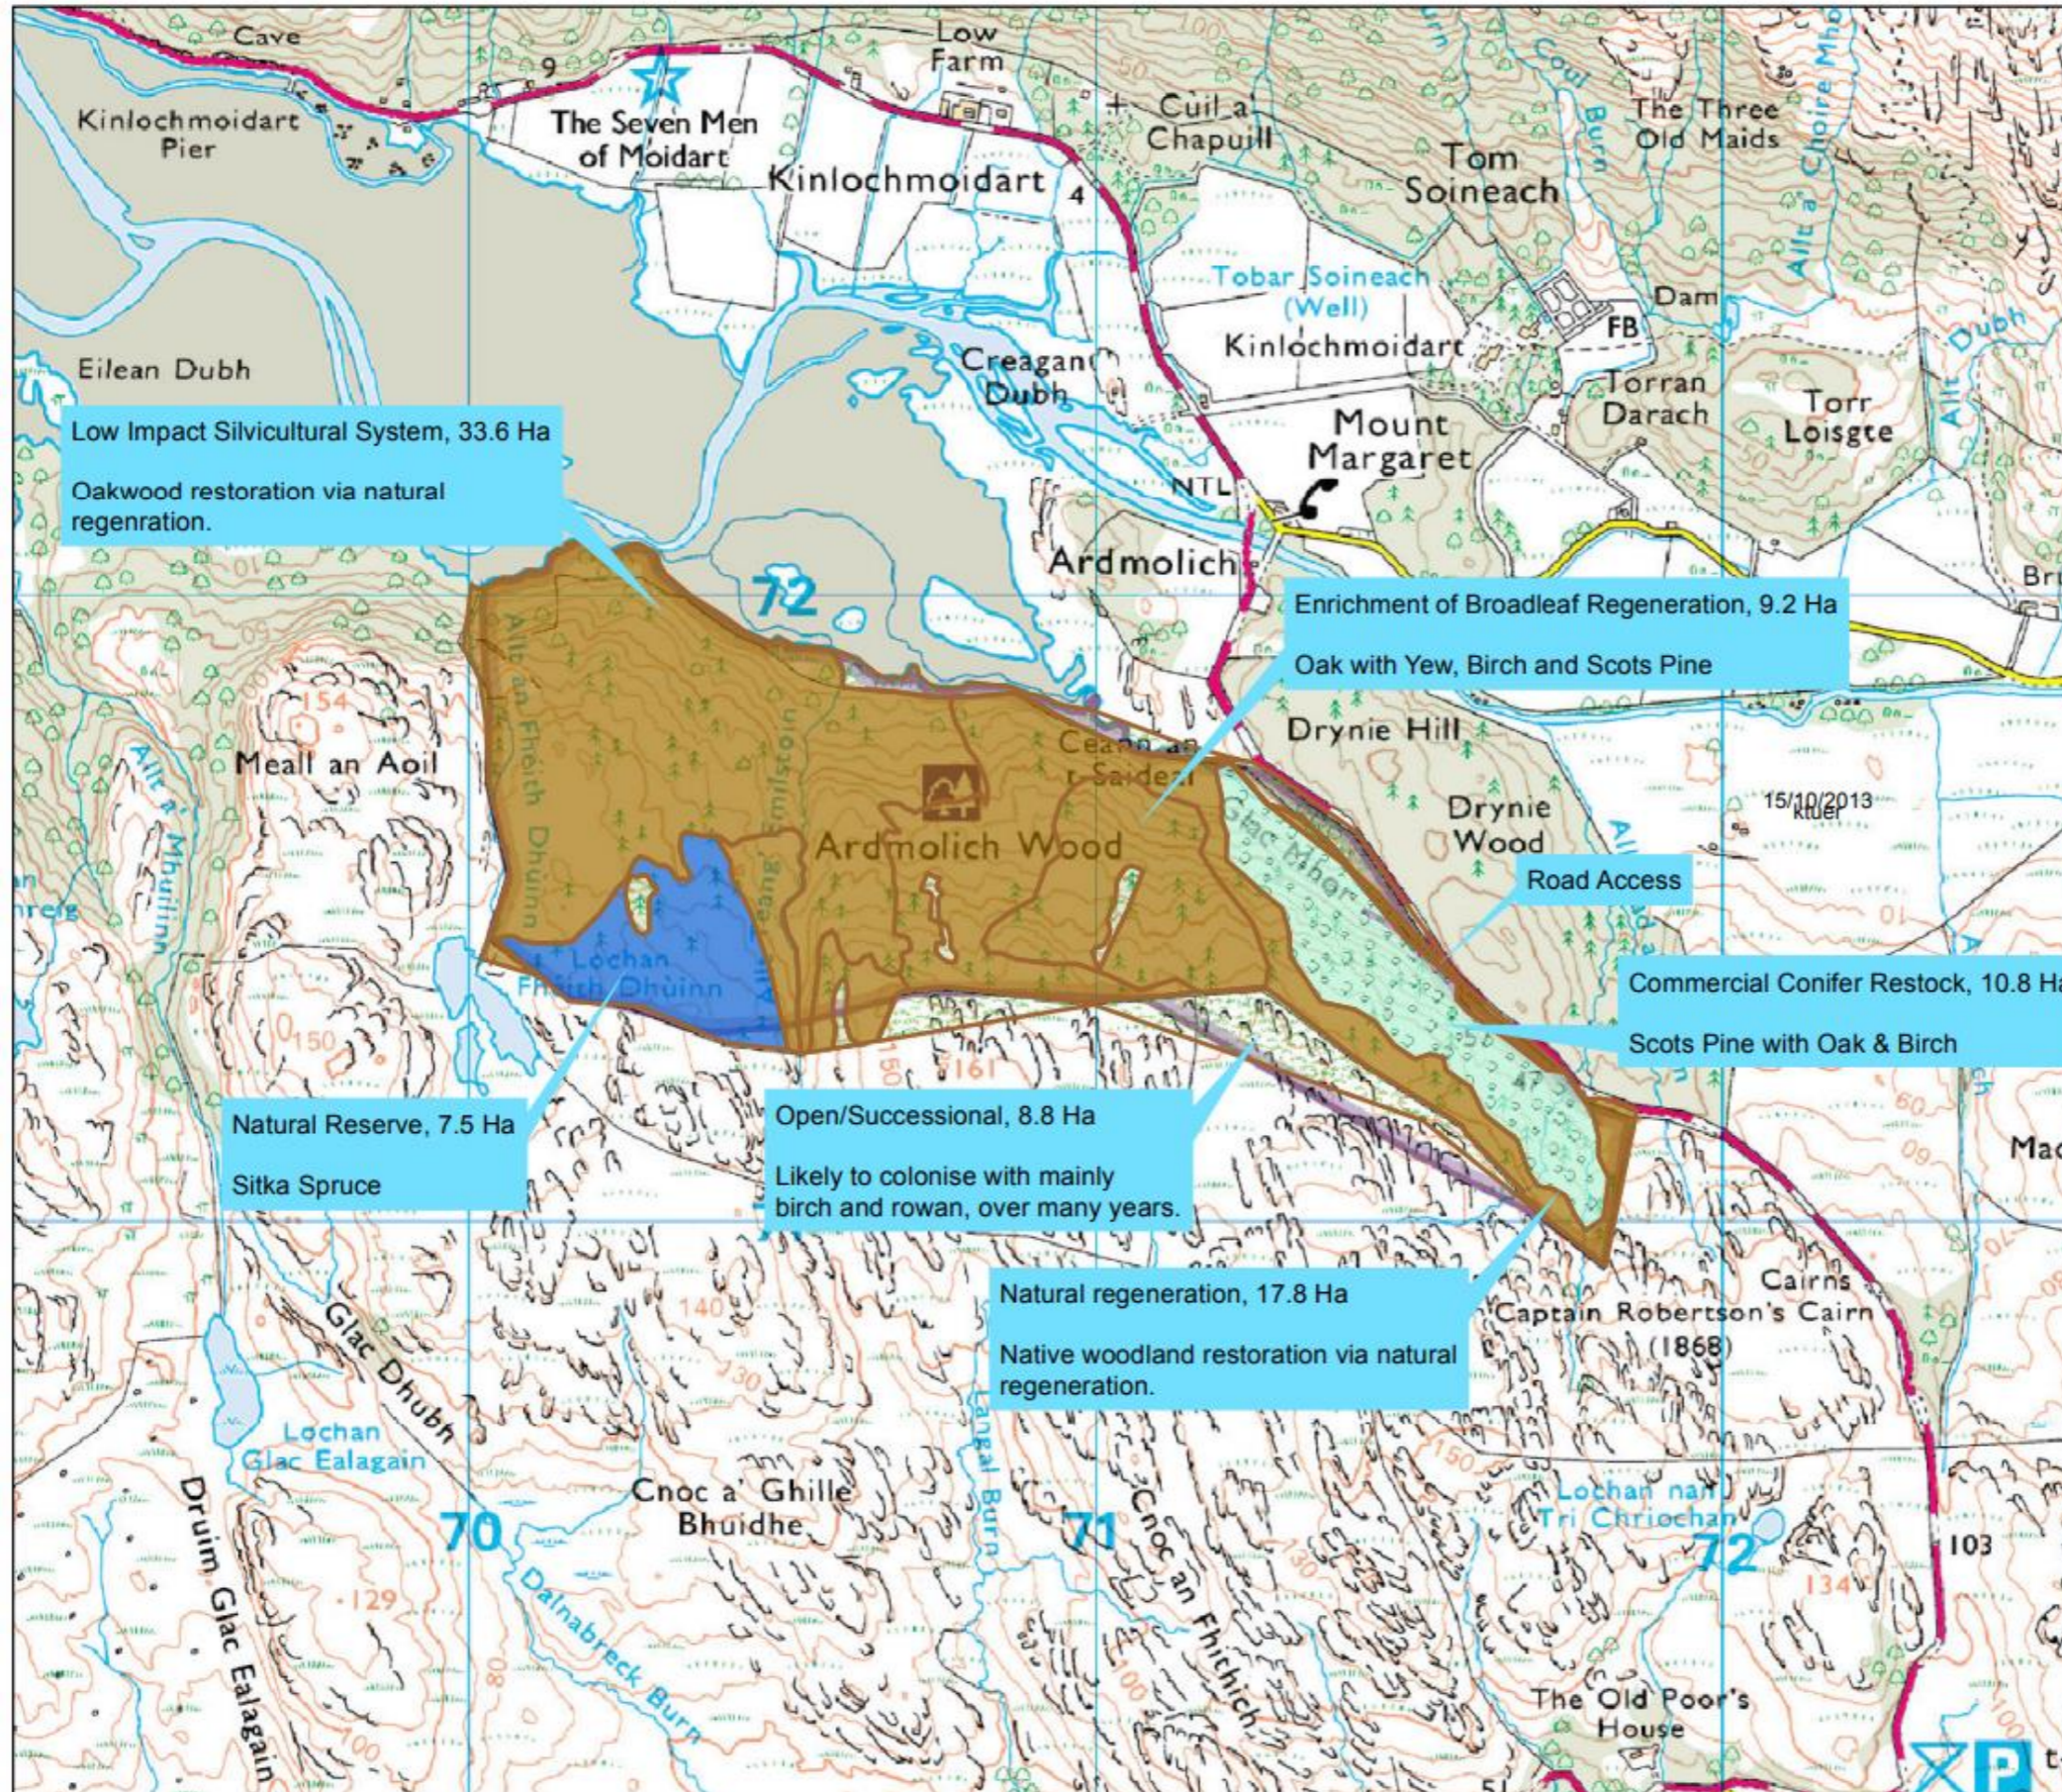

**Lochaber Forest District
Forest Design Plan Map**

Ardmolich

14th October 2013

1:10,000

FUTURE SPECIES

2013-2023

Legend

- Design Plan - Ardmolich1
- VisitorZones**
- Visitor Zone**
- Welcome zone
- Interactive zone
- Passive zone
- Open/ Successional
- Scots pine
- Other pines
- Spruces
- Other Evergreen Conifers
- Larches
- Oak
- Birch
- Beech
- Other broadleaves
- Planned Road

Reproduced by permission of Ordnance Survey on behalf of HMSO. © Crown copyright and database right [2013]. All rights reserved. Ordnance Survey Licence number [100021242]