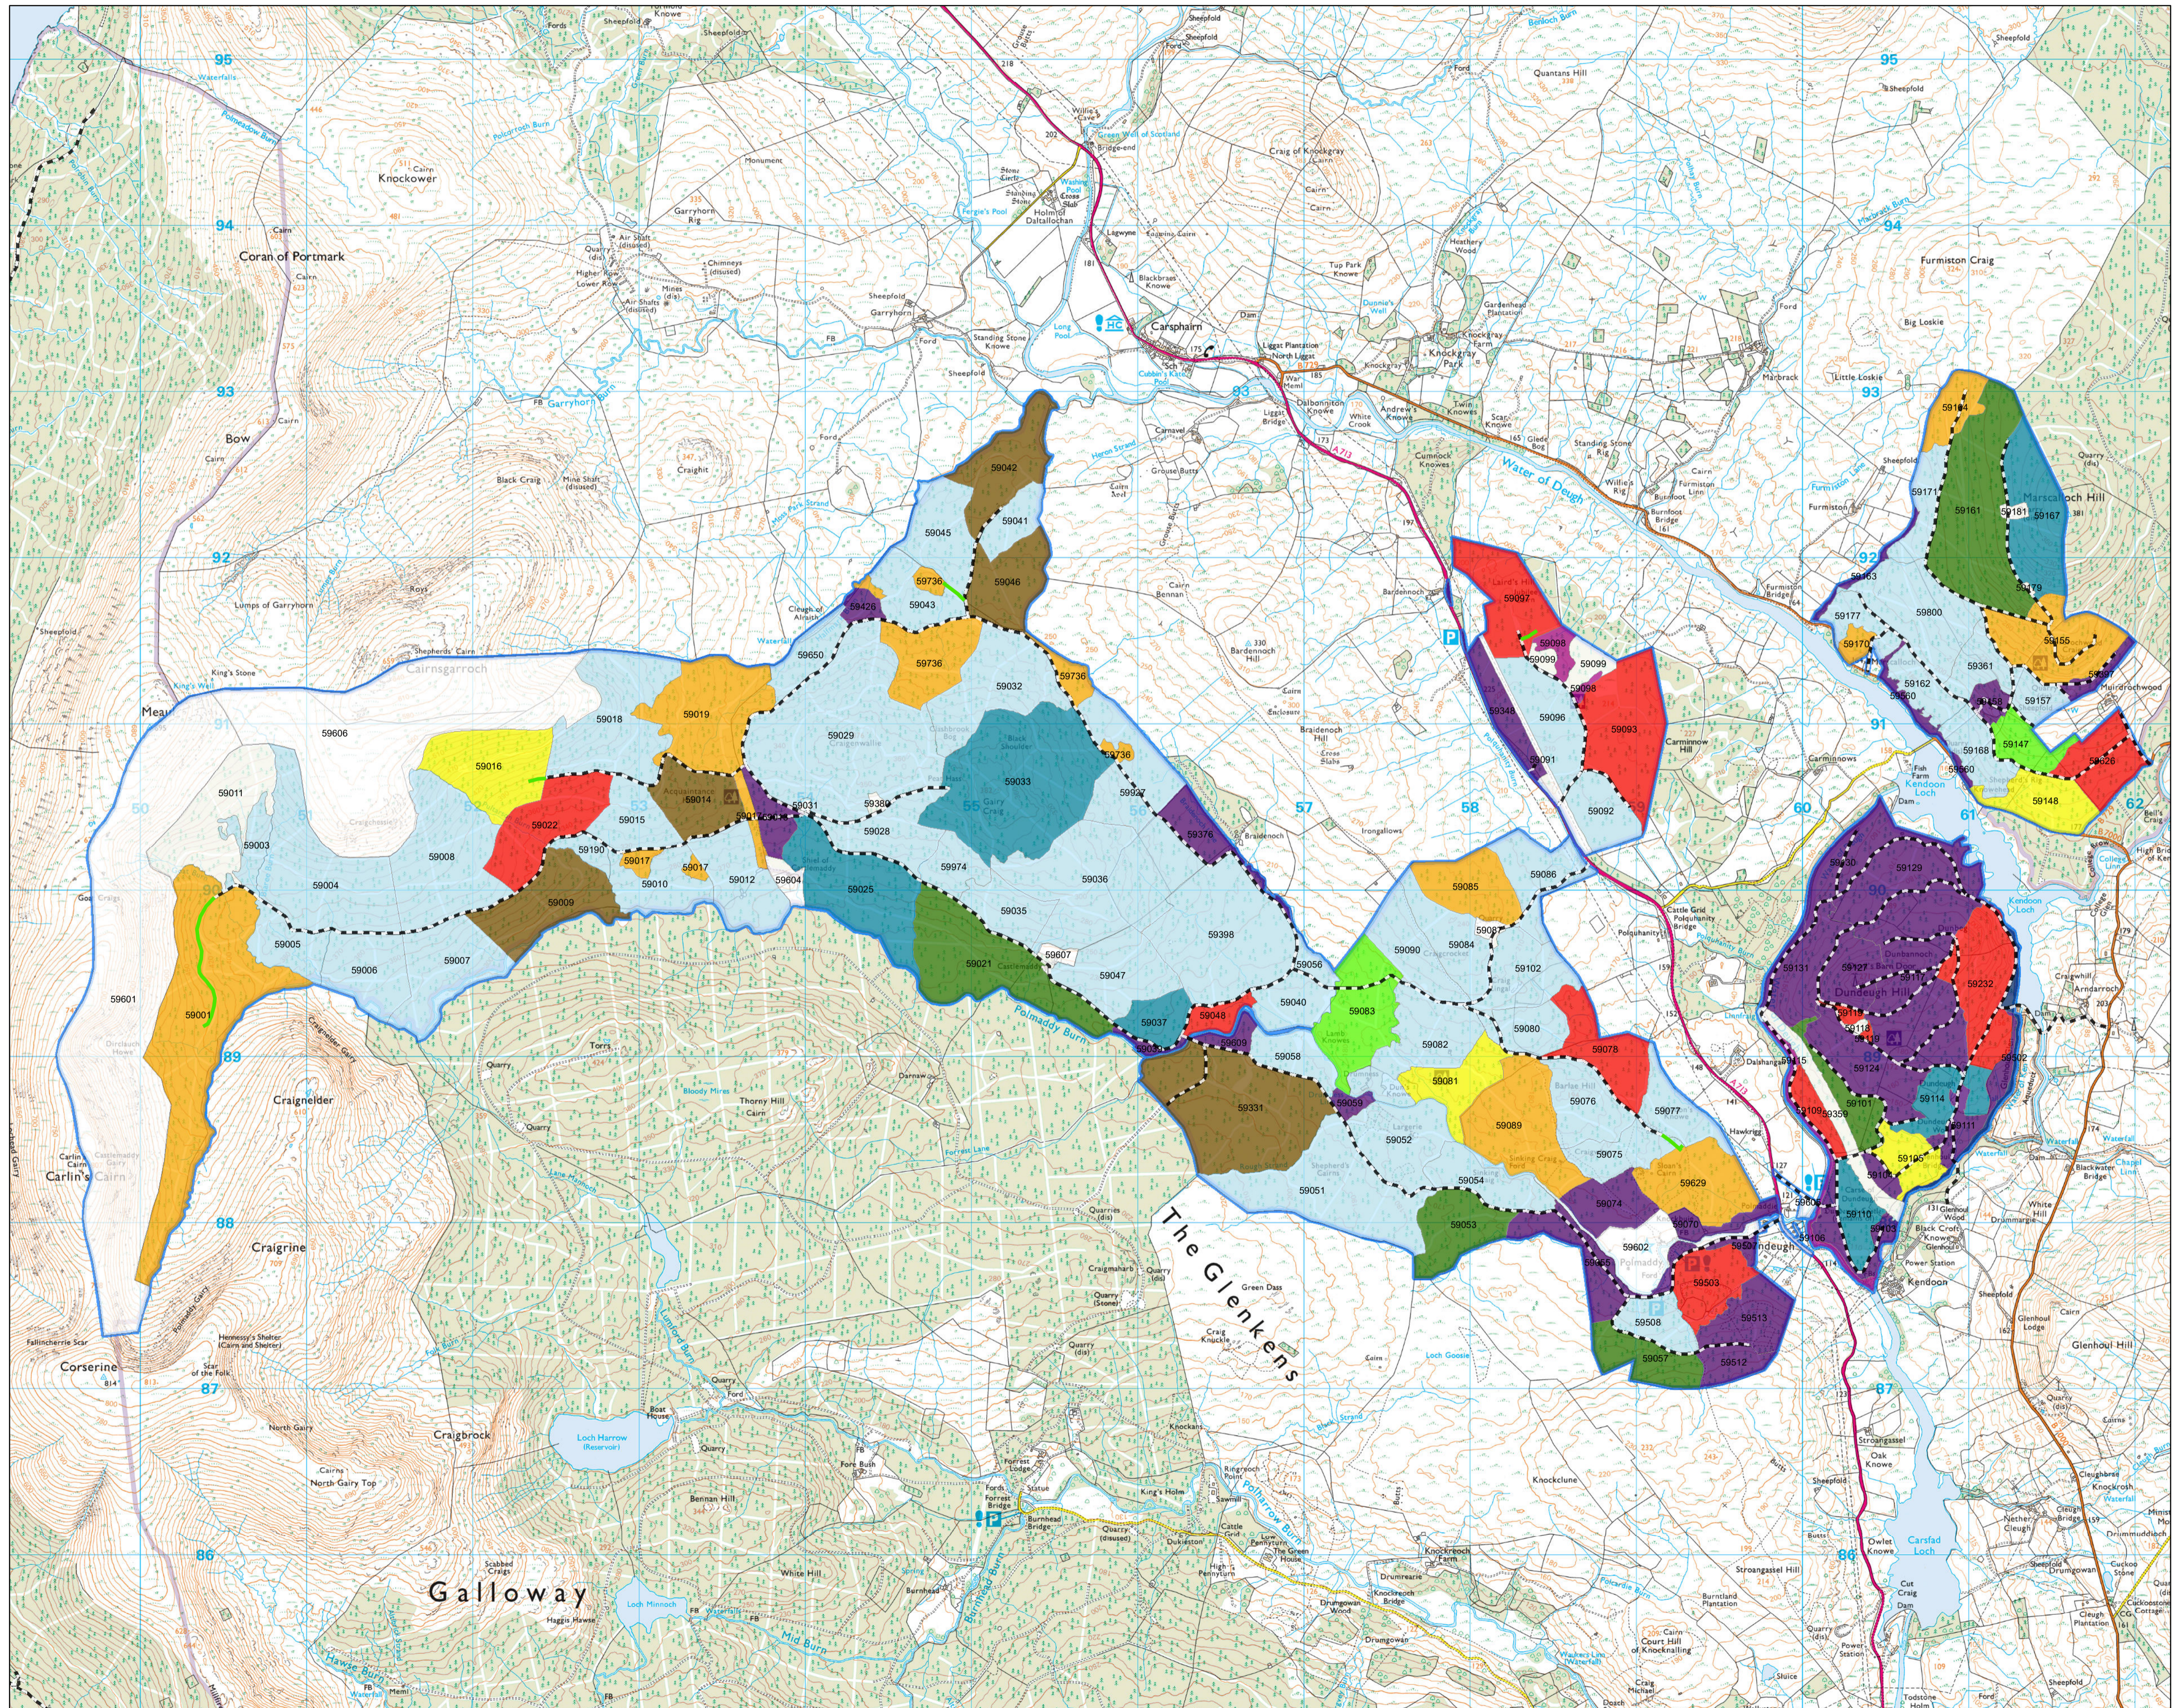

## Map 4 Management

Author: Carol Finch

Scale @ A1: 1:20,000

Date: June 2023

### Legend

- Planned Roads
- - - Forest Roads
- Recently Felled
- Phase 1 felling
- Phase 2 felling
- Phase 3 felling
- Phase 4 felling
- Phase 5 felling
- Phase 6 felling
- Phase 7 felling
- After 2057
- Low Impact Silviculture
- Natural Reserve
- Minimum Intervention
- Coppice
- Long Term Retention
- Open
- Blocks

Reproduced by permission of Ordnance Survey on behalf of HMSO. © Crown copyright and database right [2023]. All rights reserved. Ordnance Survey Licence number [100021242]. © Getmapping Plc and Bluesky International Limited 2023.