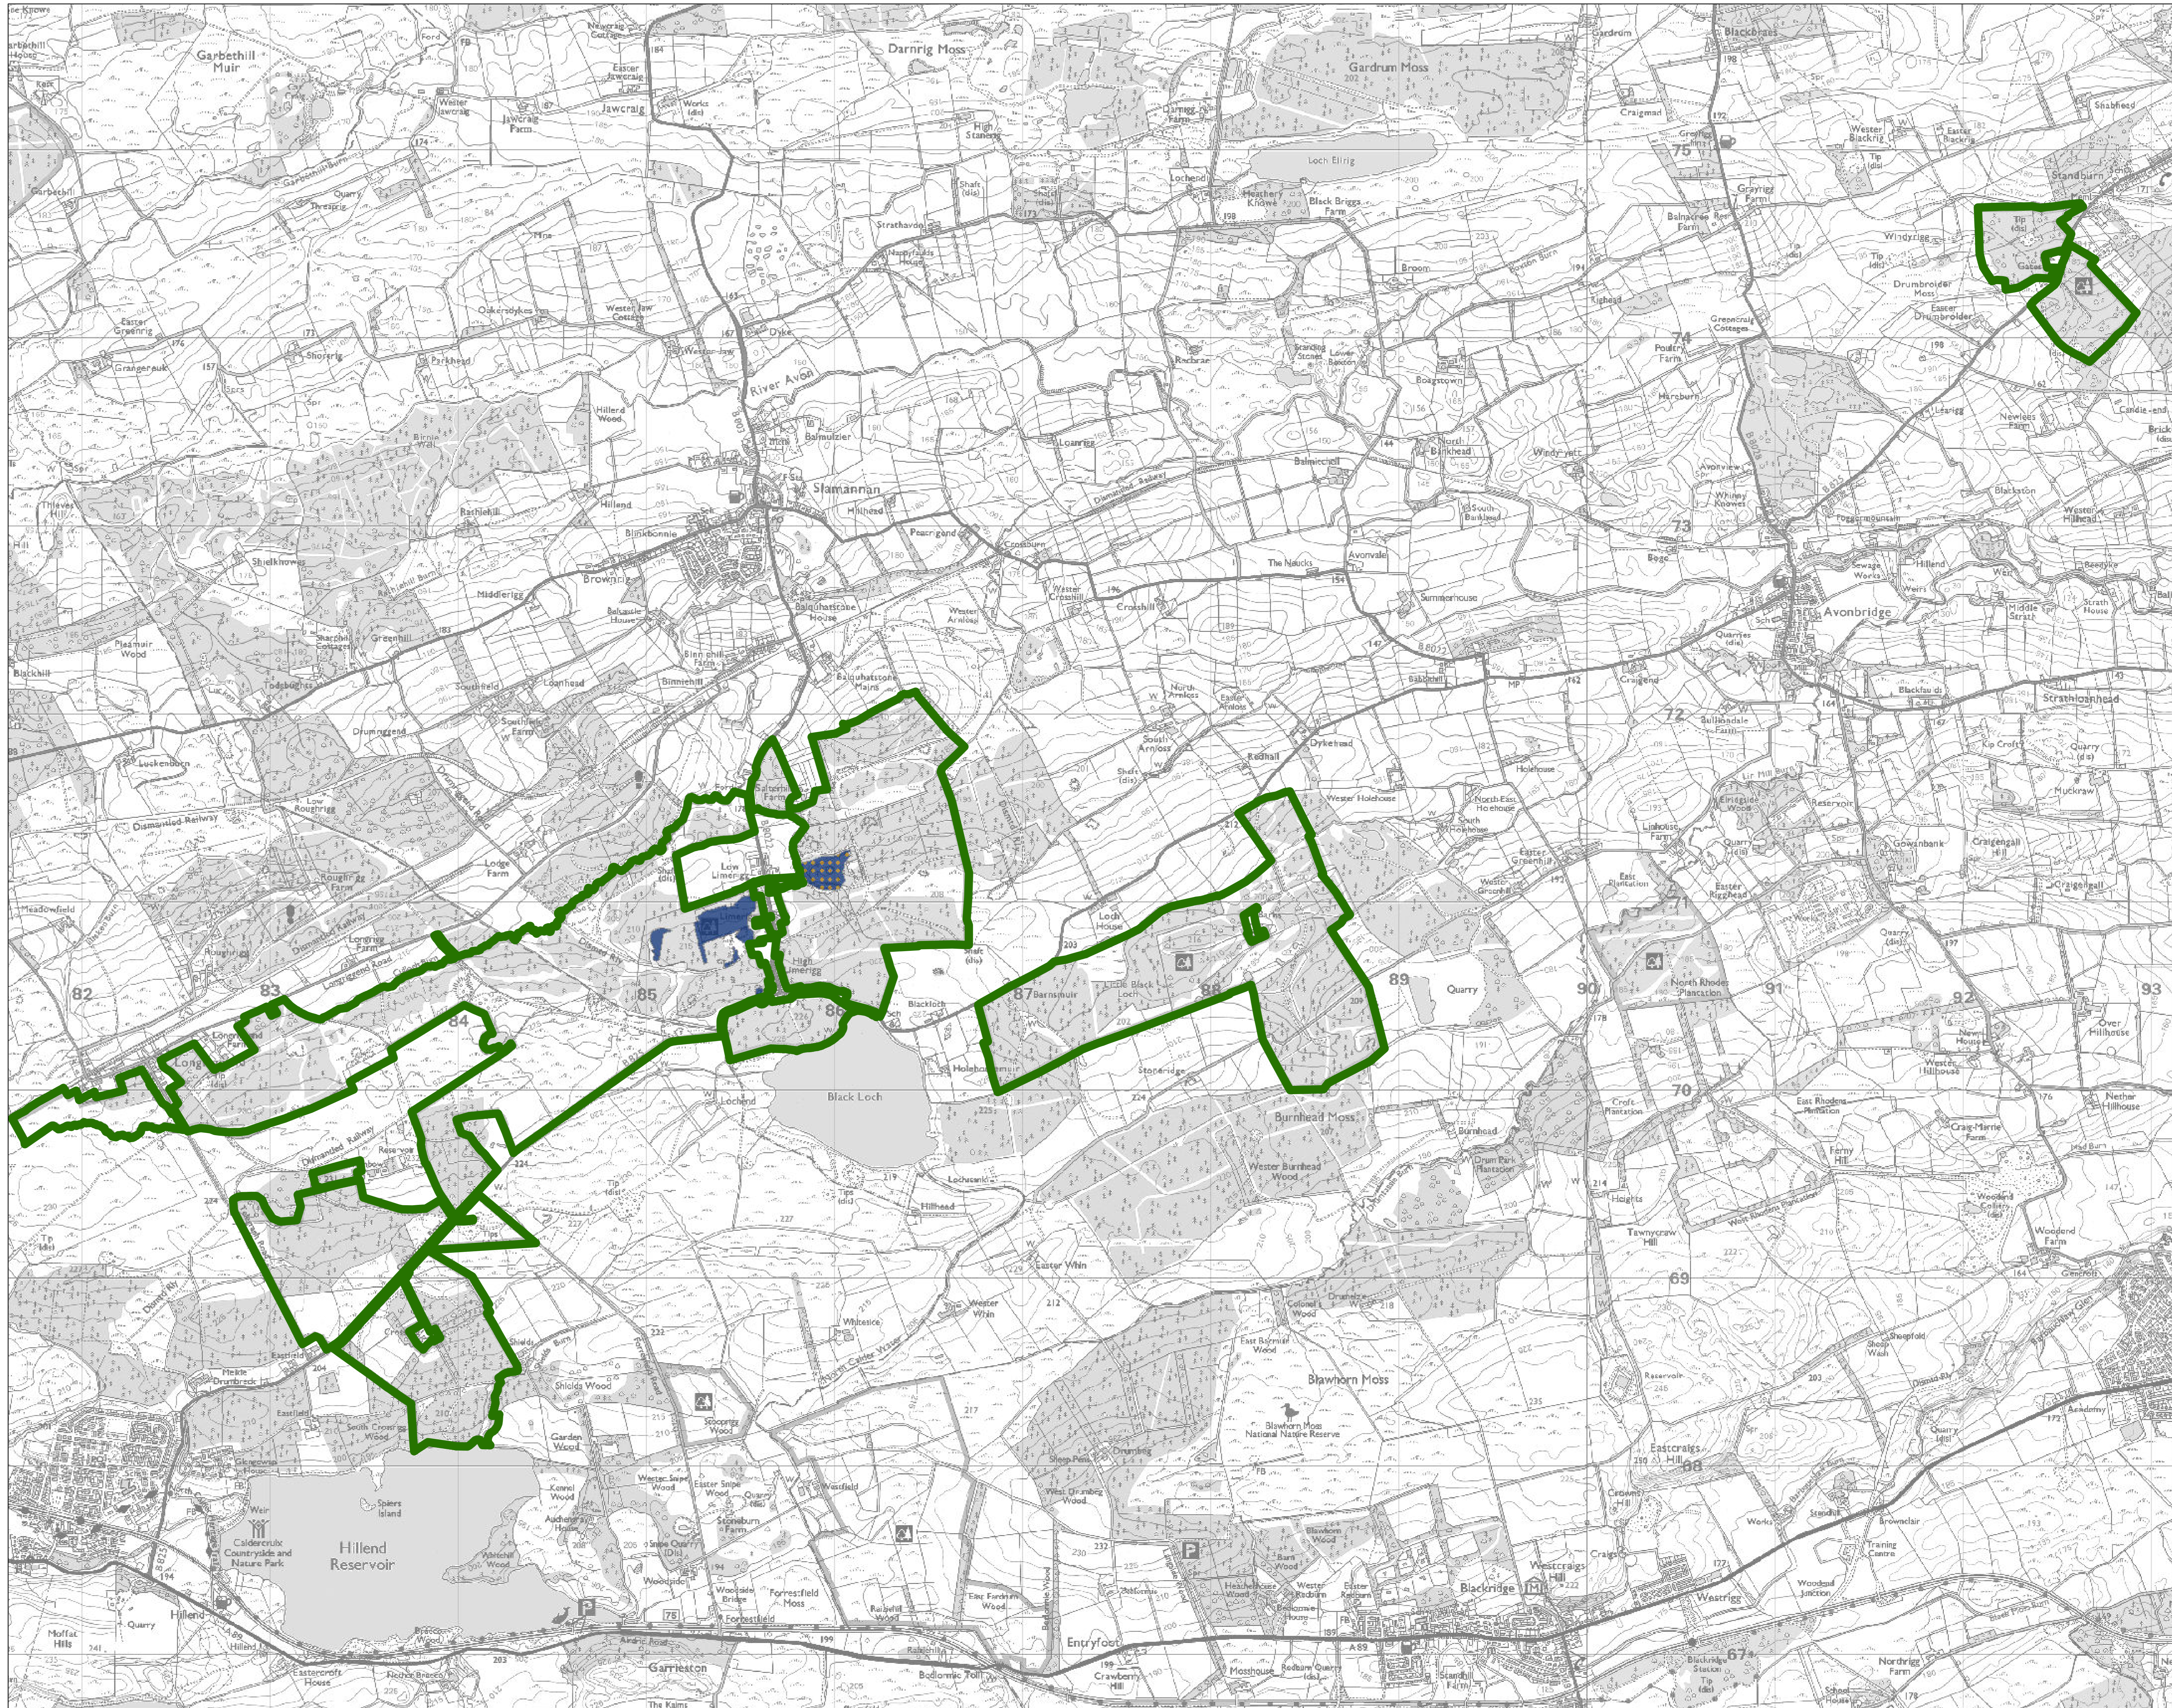

LIMERIGG FORESTS COMPLEX LMP

RESTOCK APPROVAL AREAS

Author: u321351

Scale @ A0: 1:12,500

Date: 07/09/2021

Legend

 LMP Area

Species

 Mixed conifers

 Mixed conifers with Mixed broadleaves

 Open/Other

Reproduced by permission of Ordnance Survey on behalf of HMSO. © Crown copyright and database right [2021]. All rights reserved. Ordnance Survey Licence number [100021242]. © Getmapping Plc and Bluesky International Limited 2021.