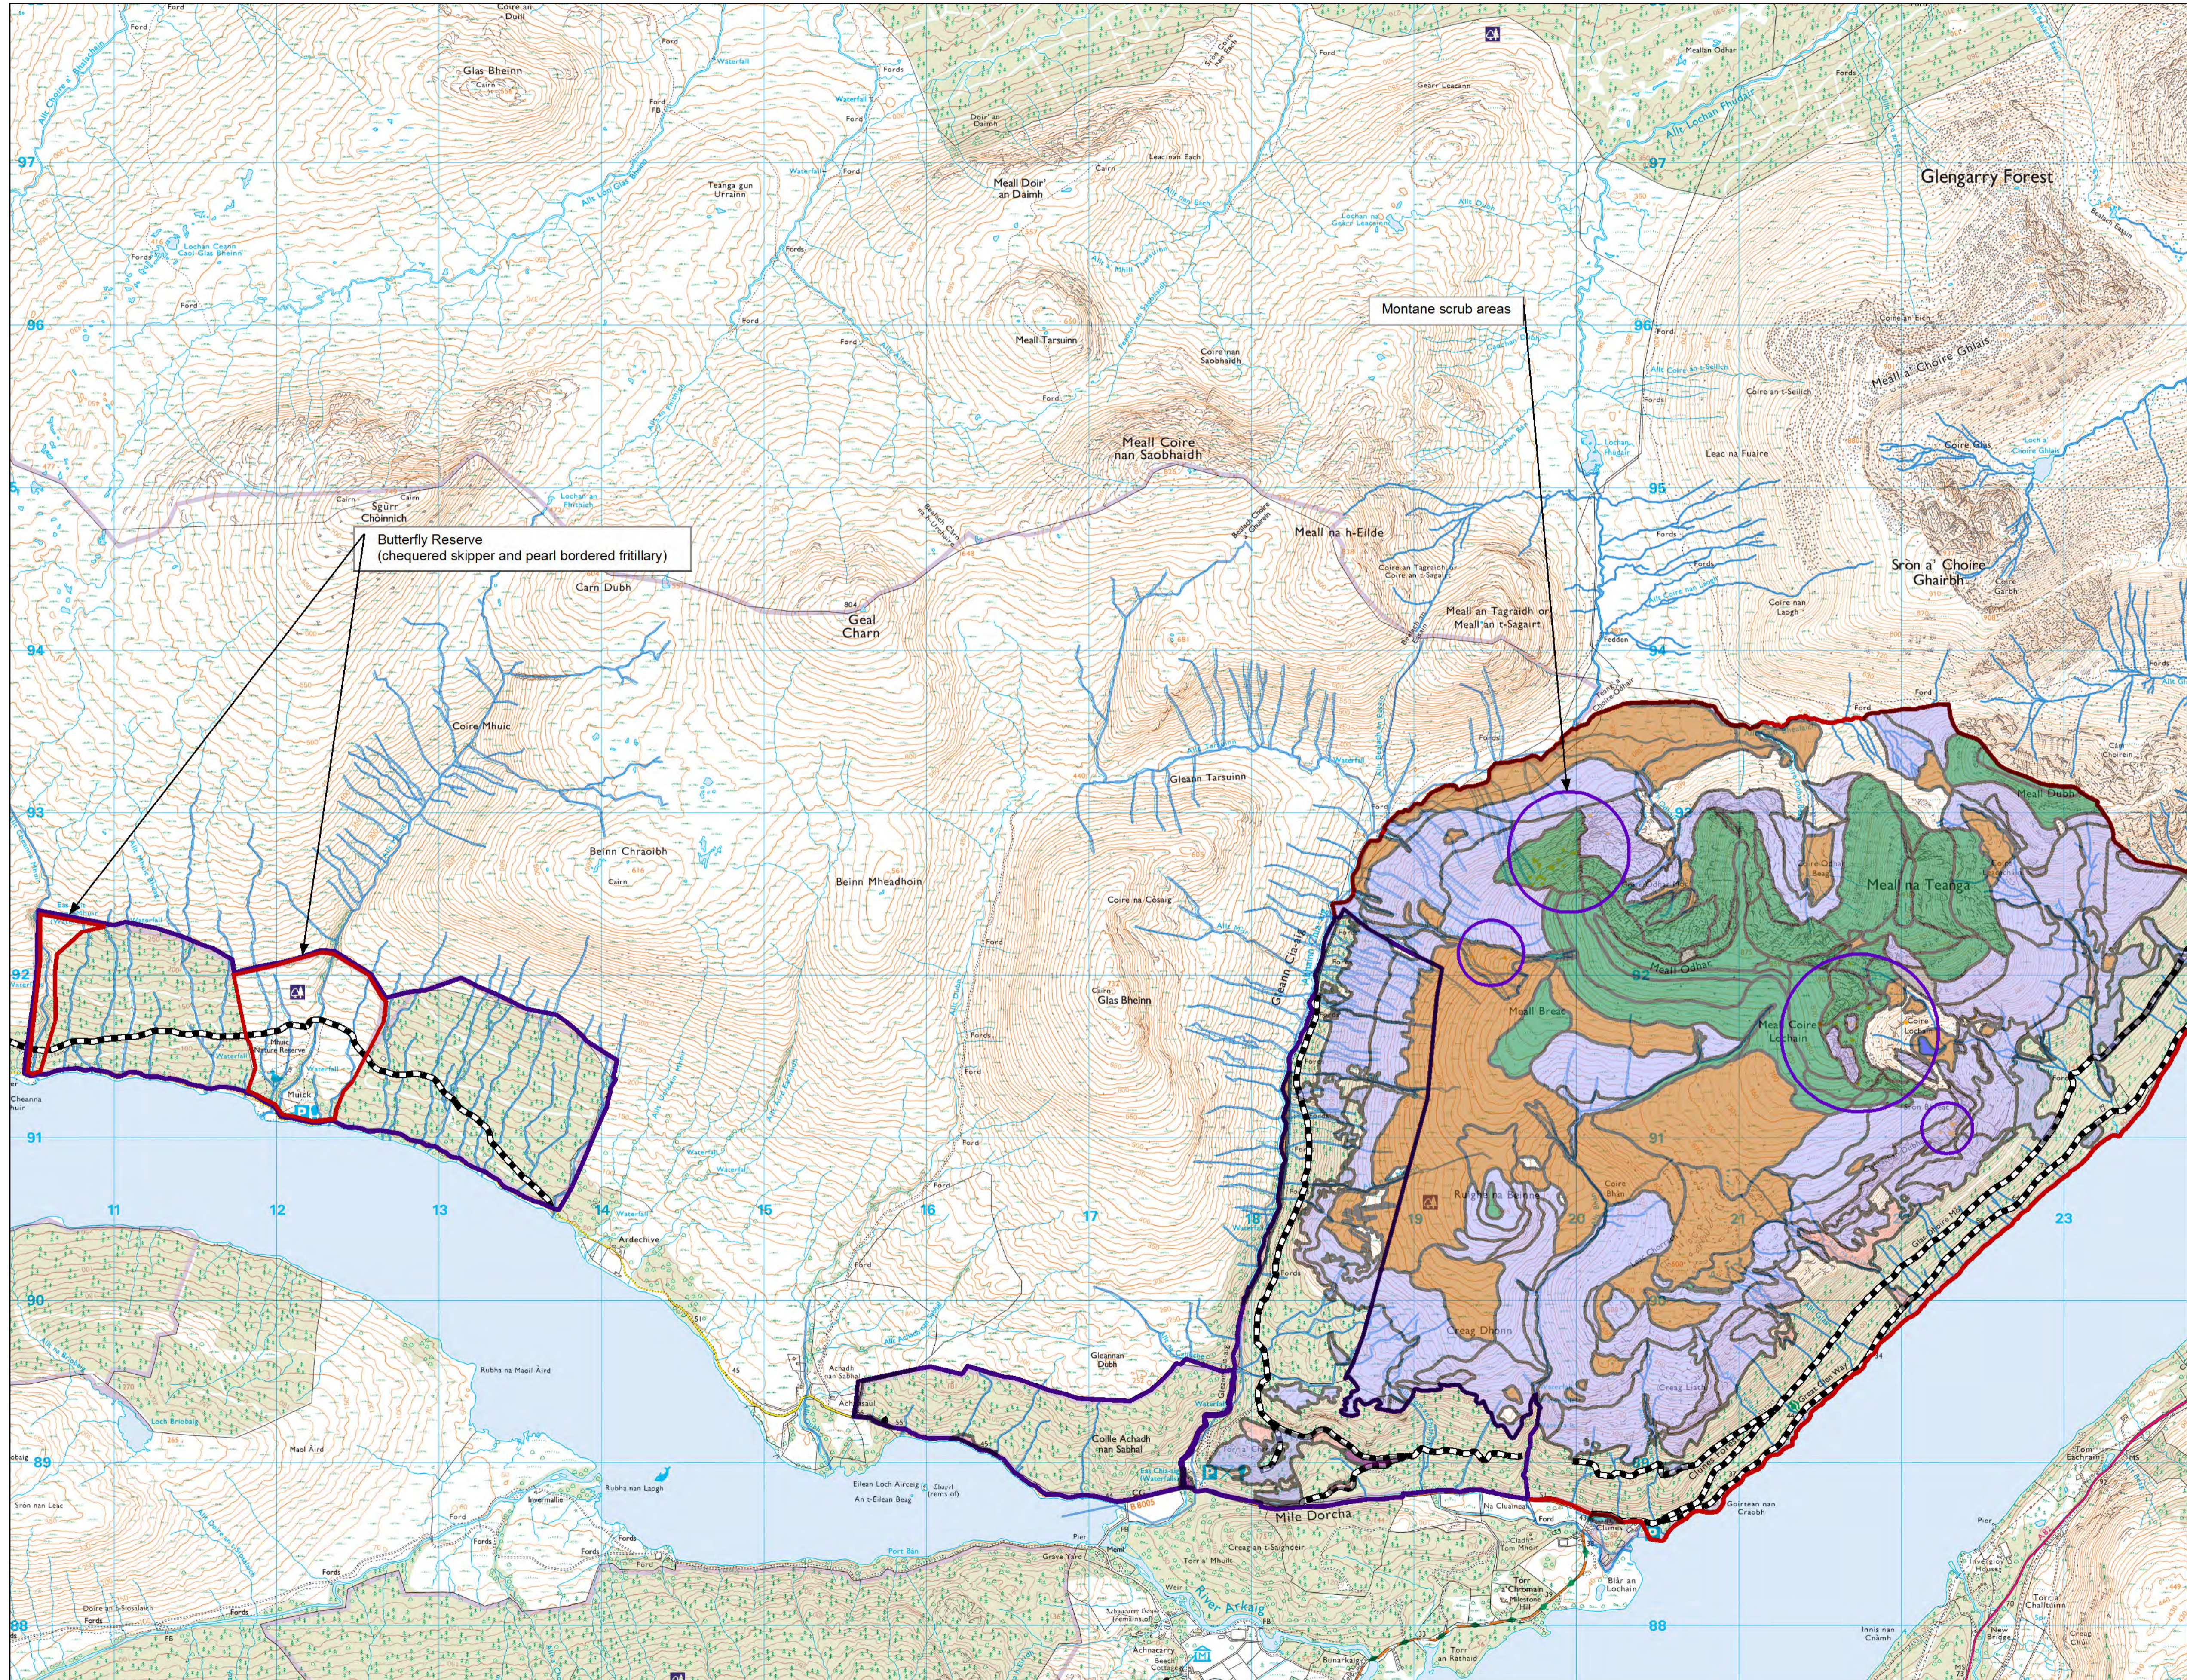

Open Habitats

Author: Catriona MacIannan

Scale @ A1: 1:20,000

Date: 15/05/2024

Legend

Habitat Survey Polygons

- BLANKET BOG
- FEN, MARSH & SWAMP
- INLAND ROCK OUTCROPS & SCREE HABITAT
- MONTANE HEATH
- OLIGOTROPHIC OR DYSTROPHIC LOCH
- OPEN MOSAIC HABITATS ON PREVIOUSLY DISTURBED LAND
- UPLAND BIRCHWOOD
- UPLAND FLUSH, FEN & SWAMP
- UPLAND HEATHLAND
- UPLAND OAKWOOD

Conservation Sites

- Conservation Sites

Blocks

- Clunes
- Loch Arkaig

Forest Roads

- Forest Roads
- Watercourses

Reproduced by permission of Ordnance Survey on behalf of HMSO.
 © Crown copyright and database right 2024. All rights reserved.
 Ordnance Survey Licence number 100024925.
 © Getmapping Plc and Bluesky International Limited 2024.