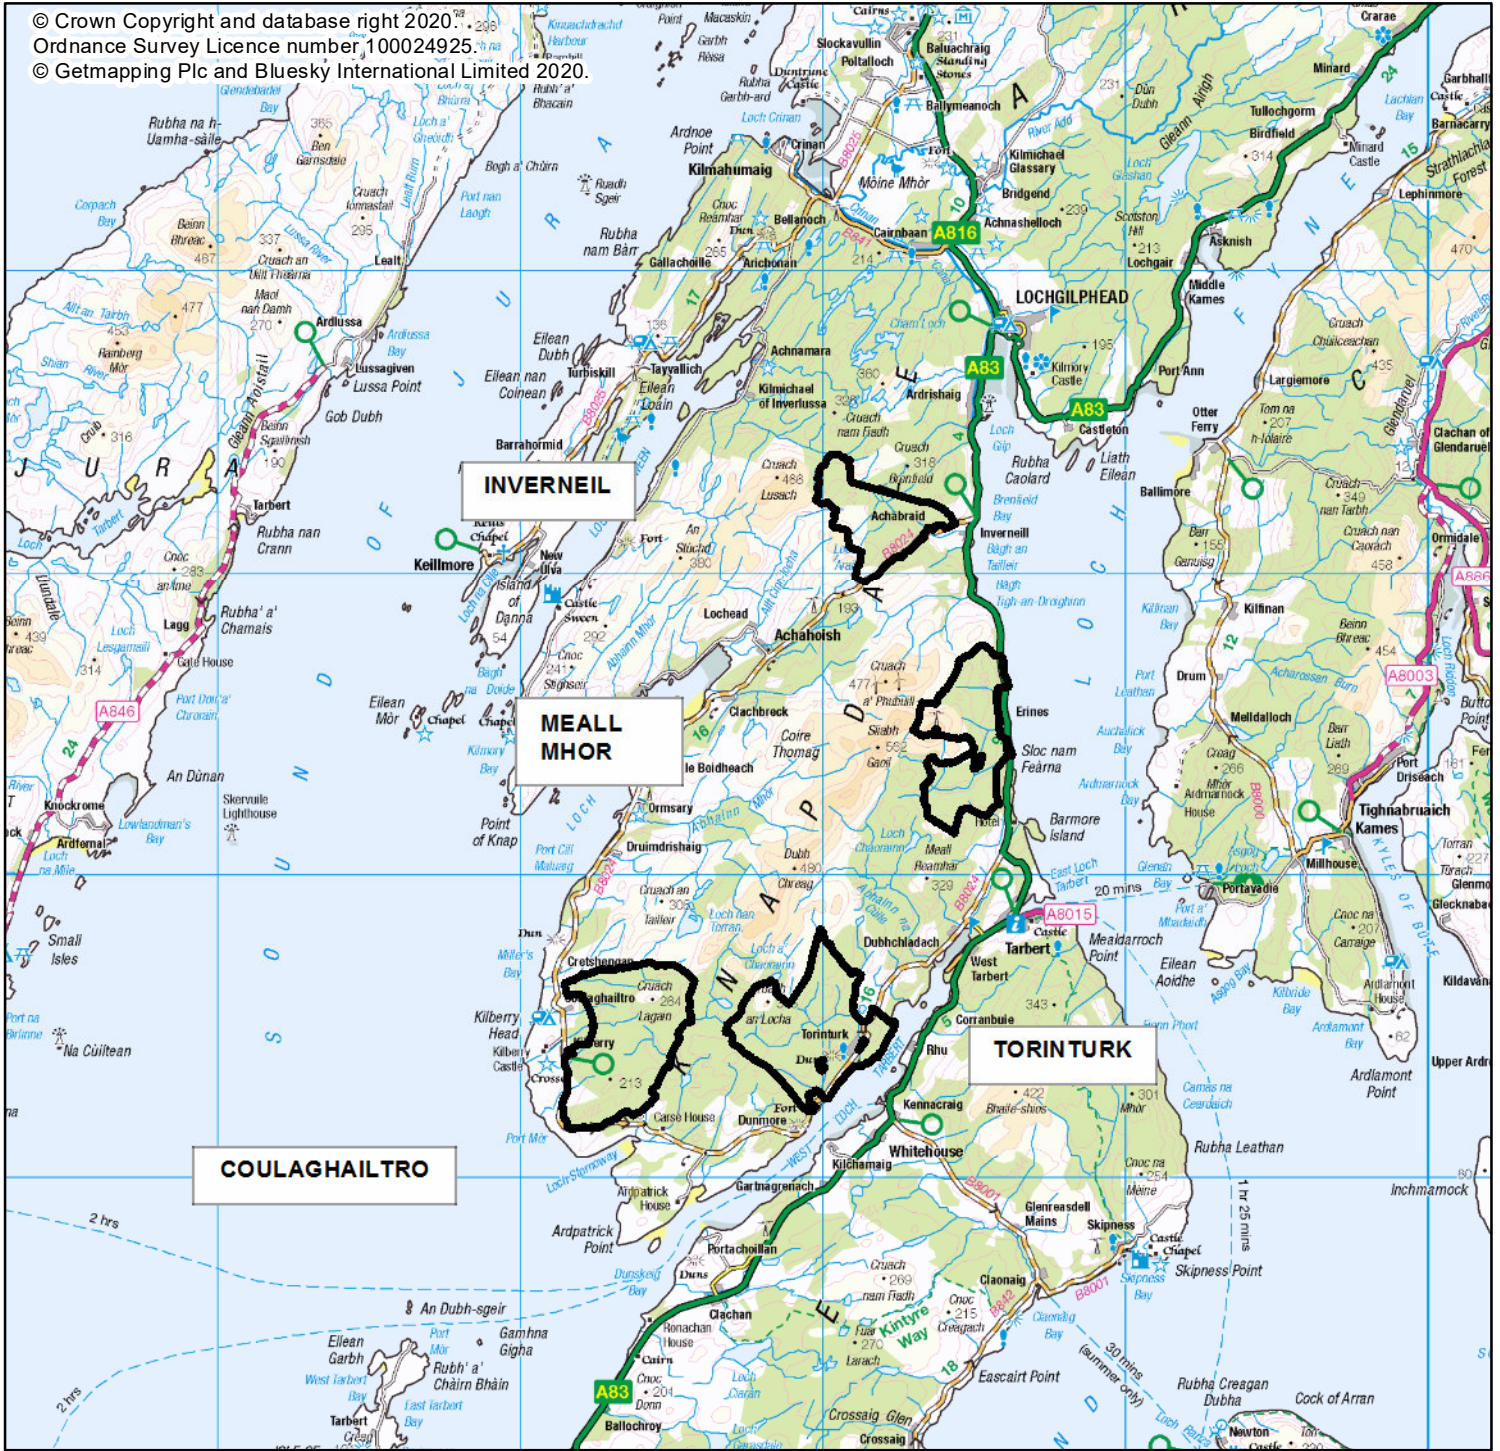

© Crown Copyright and database right 2020. Ordnance Survey Licence number 100024925. © Getmapping Plc and Bluesky International Limited 2020.

Legend

□ South_Knapdale_fo...

Location Map

Scale @ A4: 1:250,000