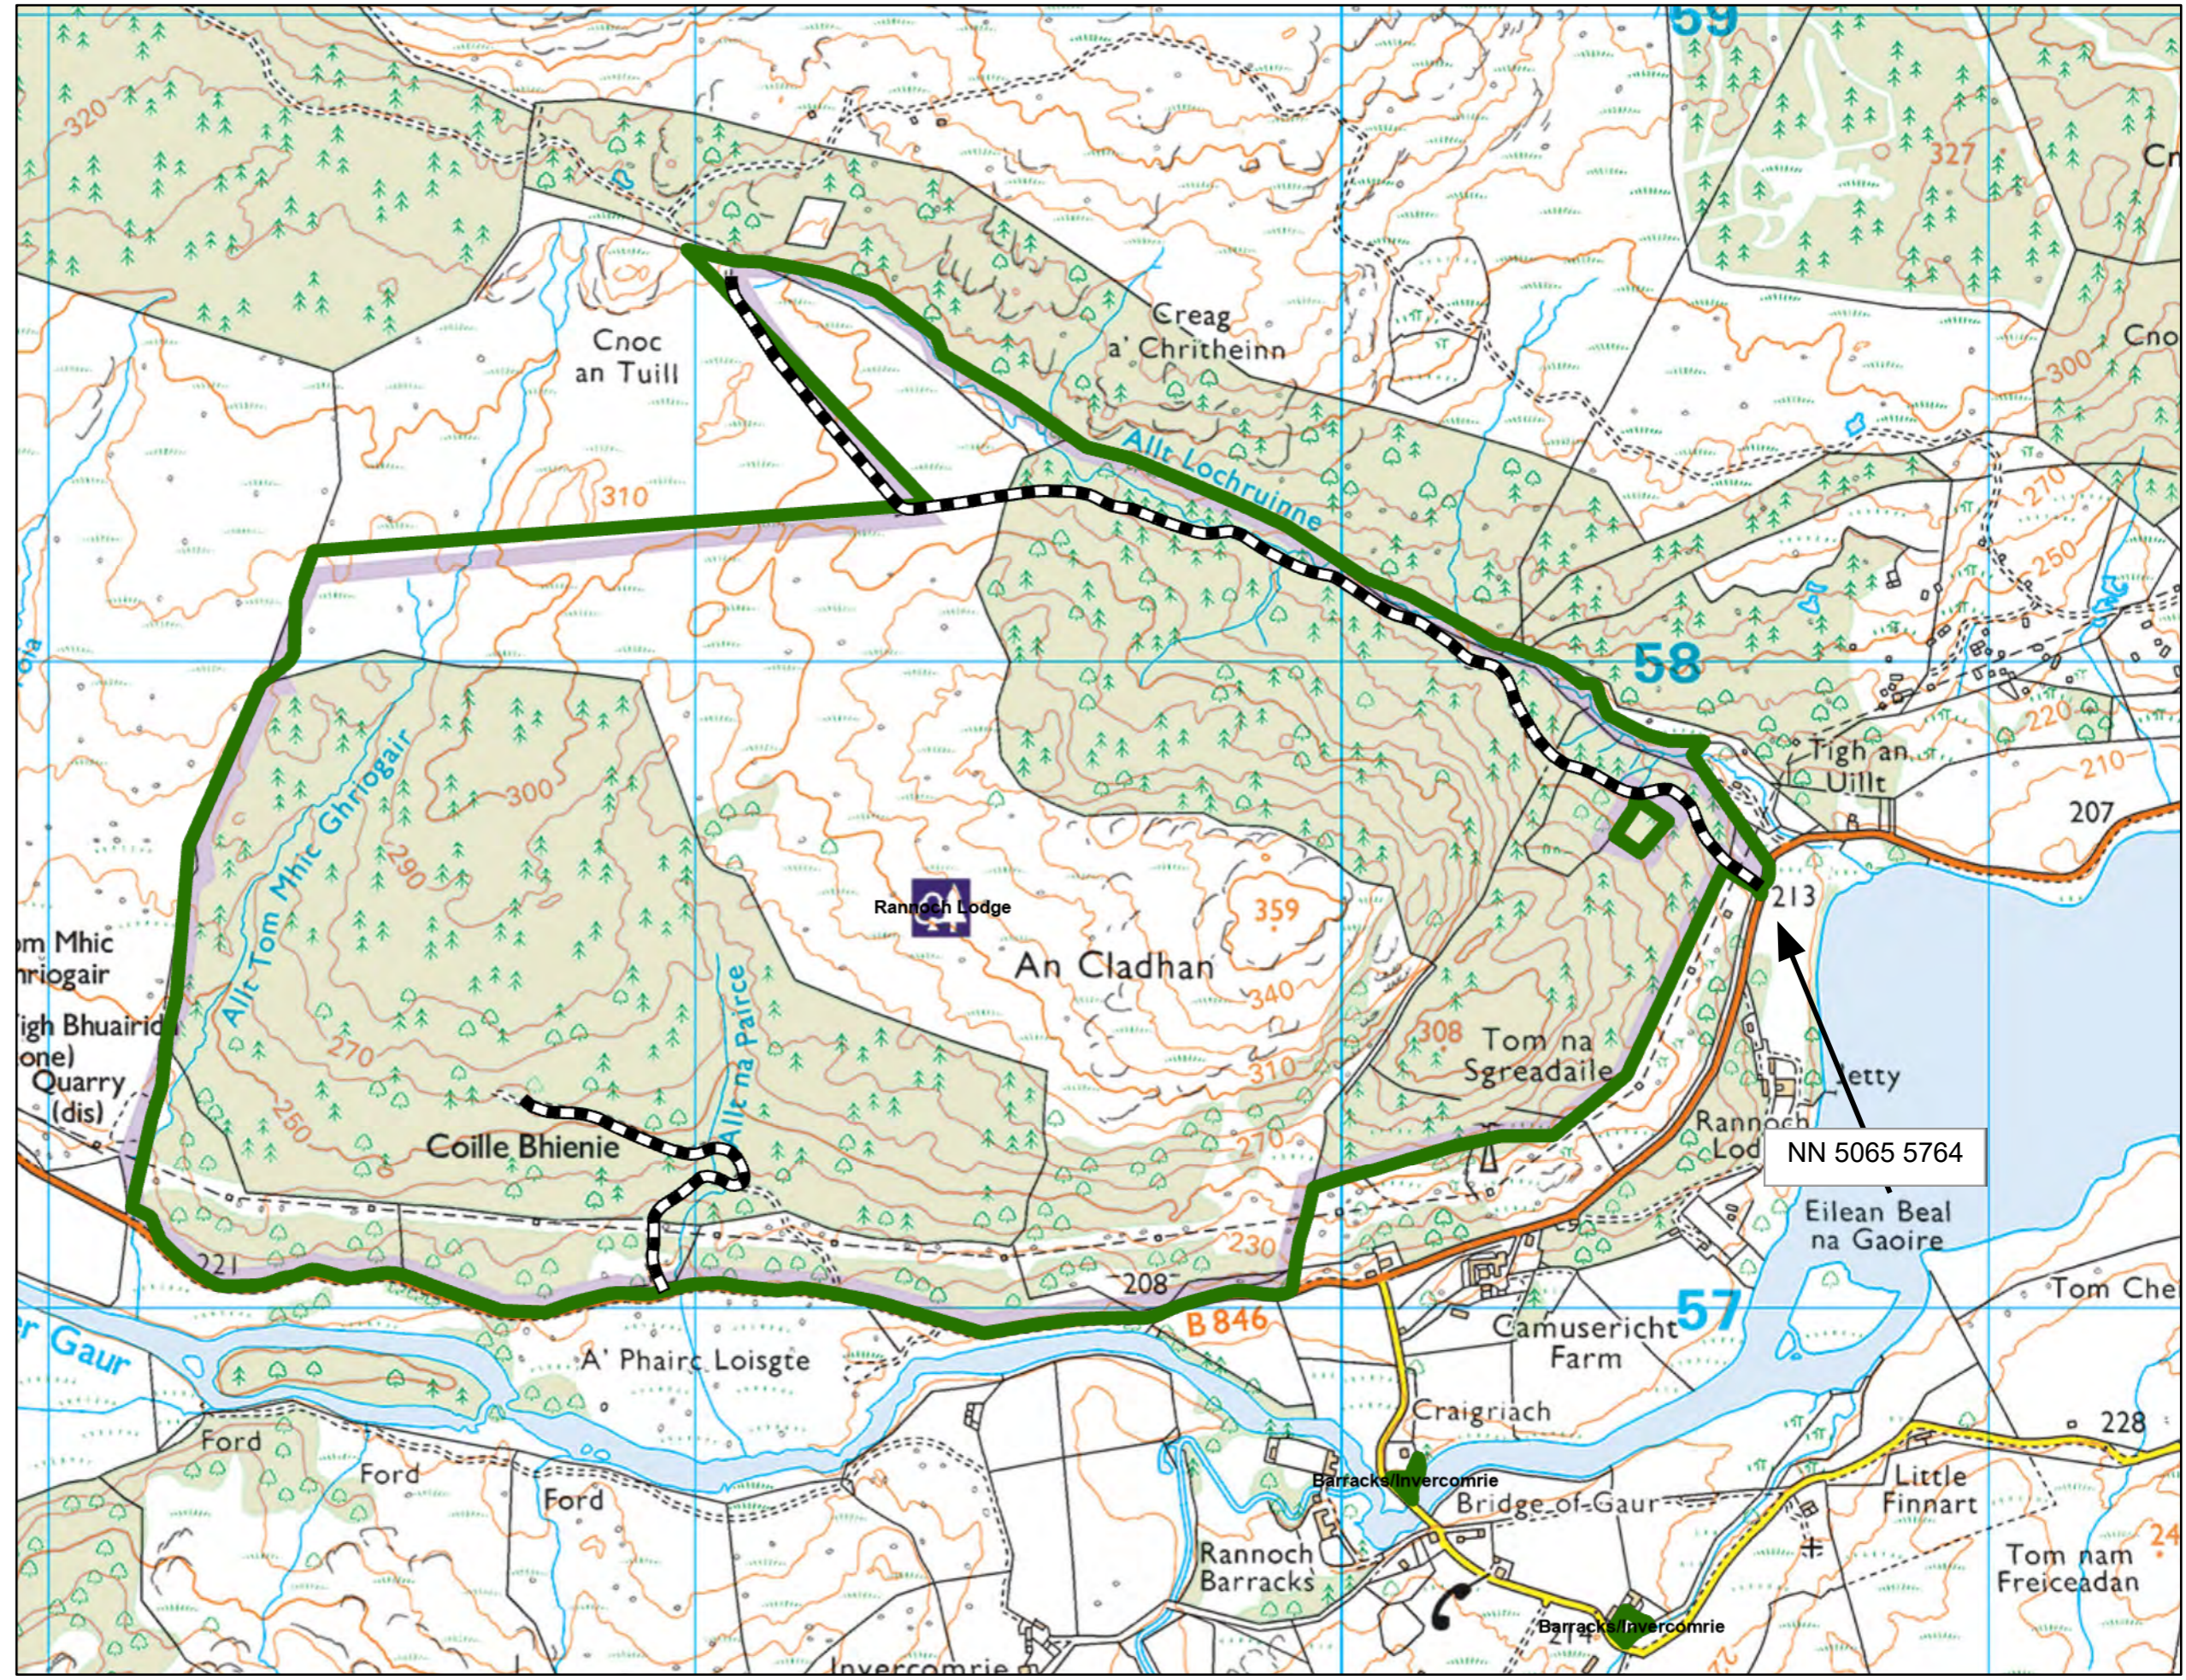

Rannoch Lodge location map

Author: Rob Cooper  
Scale @ A3: 1:10,000  
Date: 02/03/2026

Legend

- Forest Roads
- Blocks

Reproduced by permission of Ordnance Survey on behalf of HMSO. © Crown copyright and database right 2026. All rights reserved. Ordnance Survey Licence number AC0000820350. © Getmapping Plc and Bluesky International Limited 2026.