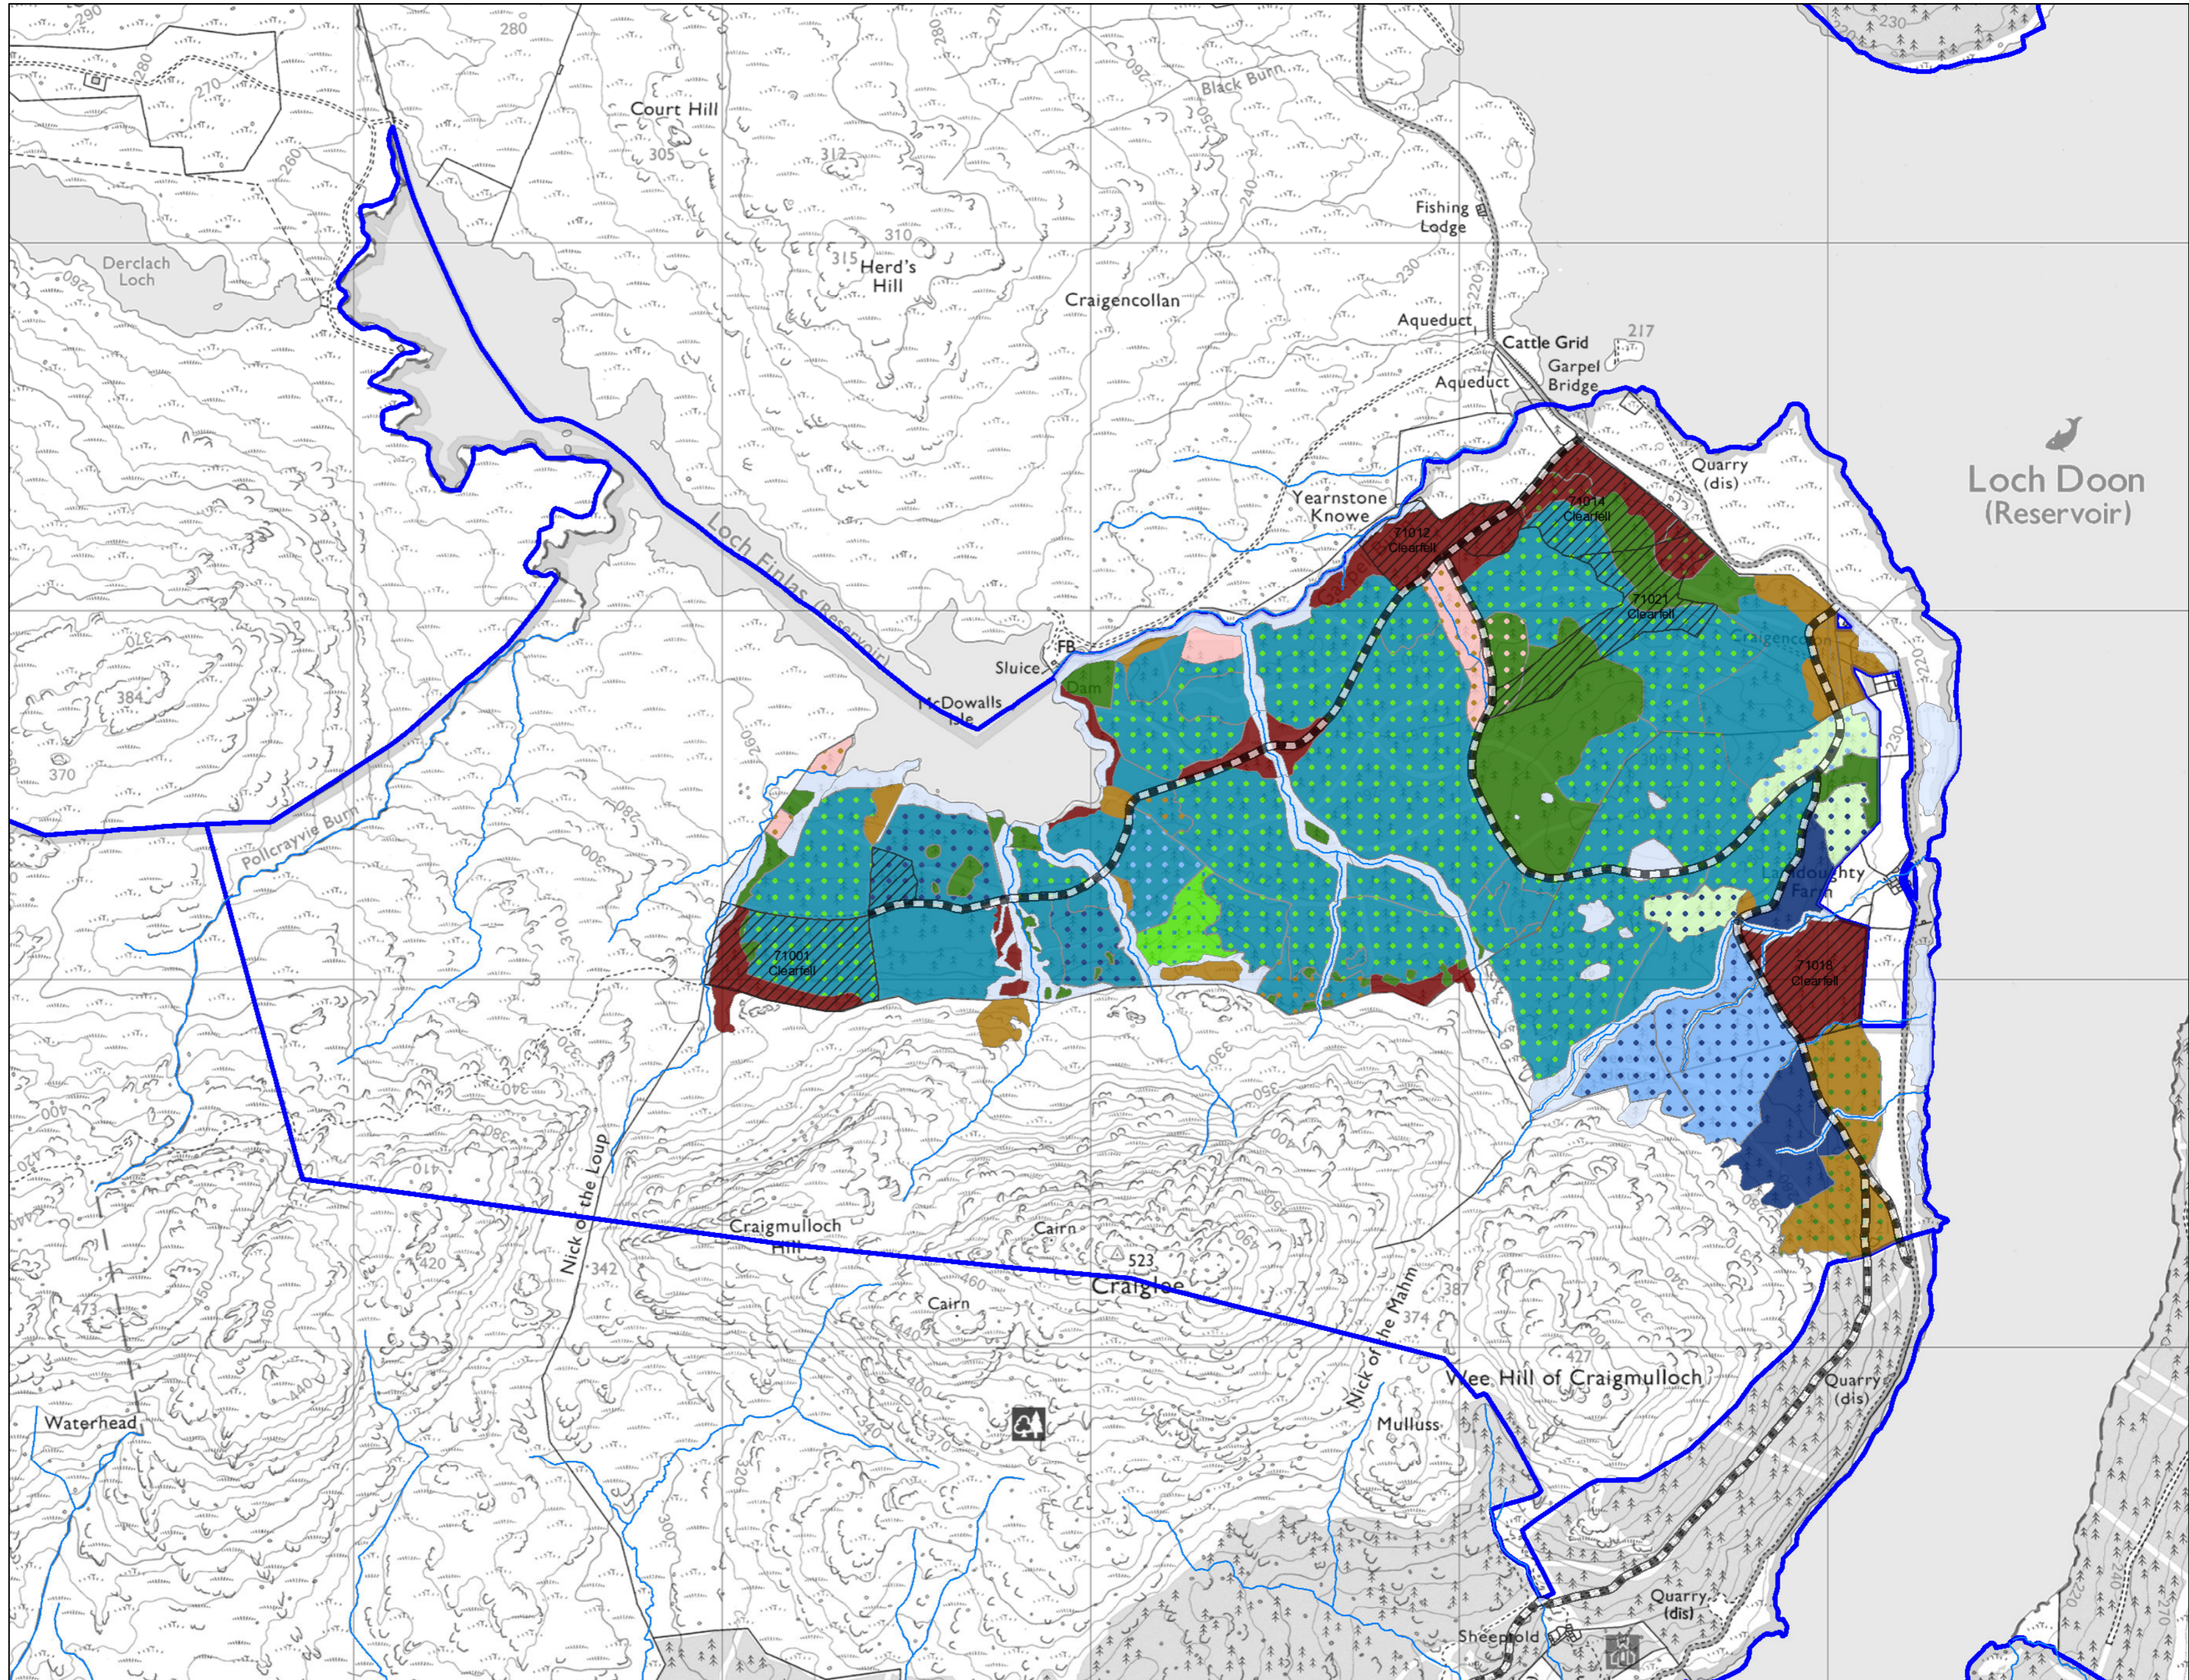

Finlas Land Management Plan Map 6 Future Habitats

Author: Catriona Hawthorn Scale @
A2: 1:12,500 Date: 16/01/2024

Legend

- Phase 1 & 2 Management Coupes
- Forest Roads
- Watercourse
- Land Management Plan Areas

Restock Species Pure and Mixtures

- Birch
- Douglas Fir
- Lodgepole Pine
- Norway Spruce
- Native Mixed/Other Broadleaves
- Mixed/Other Broadleaves Other/
- Mixed Conifers
- Scots Pine
- Sitka Spruce
- Open
- Species Mixture

Main colour = Dominant species
Dots = Secondary species
Sitka spruce with Birch shown here

Reproduced by permission of Ordnance Survey on behalf of HMSO.
© Crown copyright and database right 2024. All rights reserved.
Ordnance Survey Licence number 100024925.
© Getmapping Plc and Bluesky International Limited 2024.

Scotland's national forests and land are responsibly managed to the UK Woodland Assurance Standard.

Loch Doon (Reservoir)