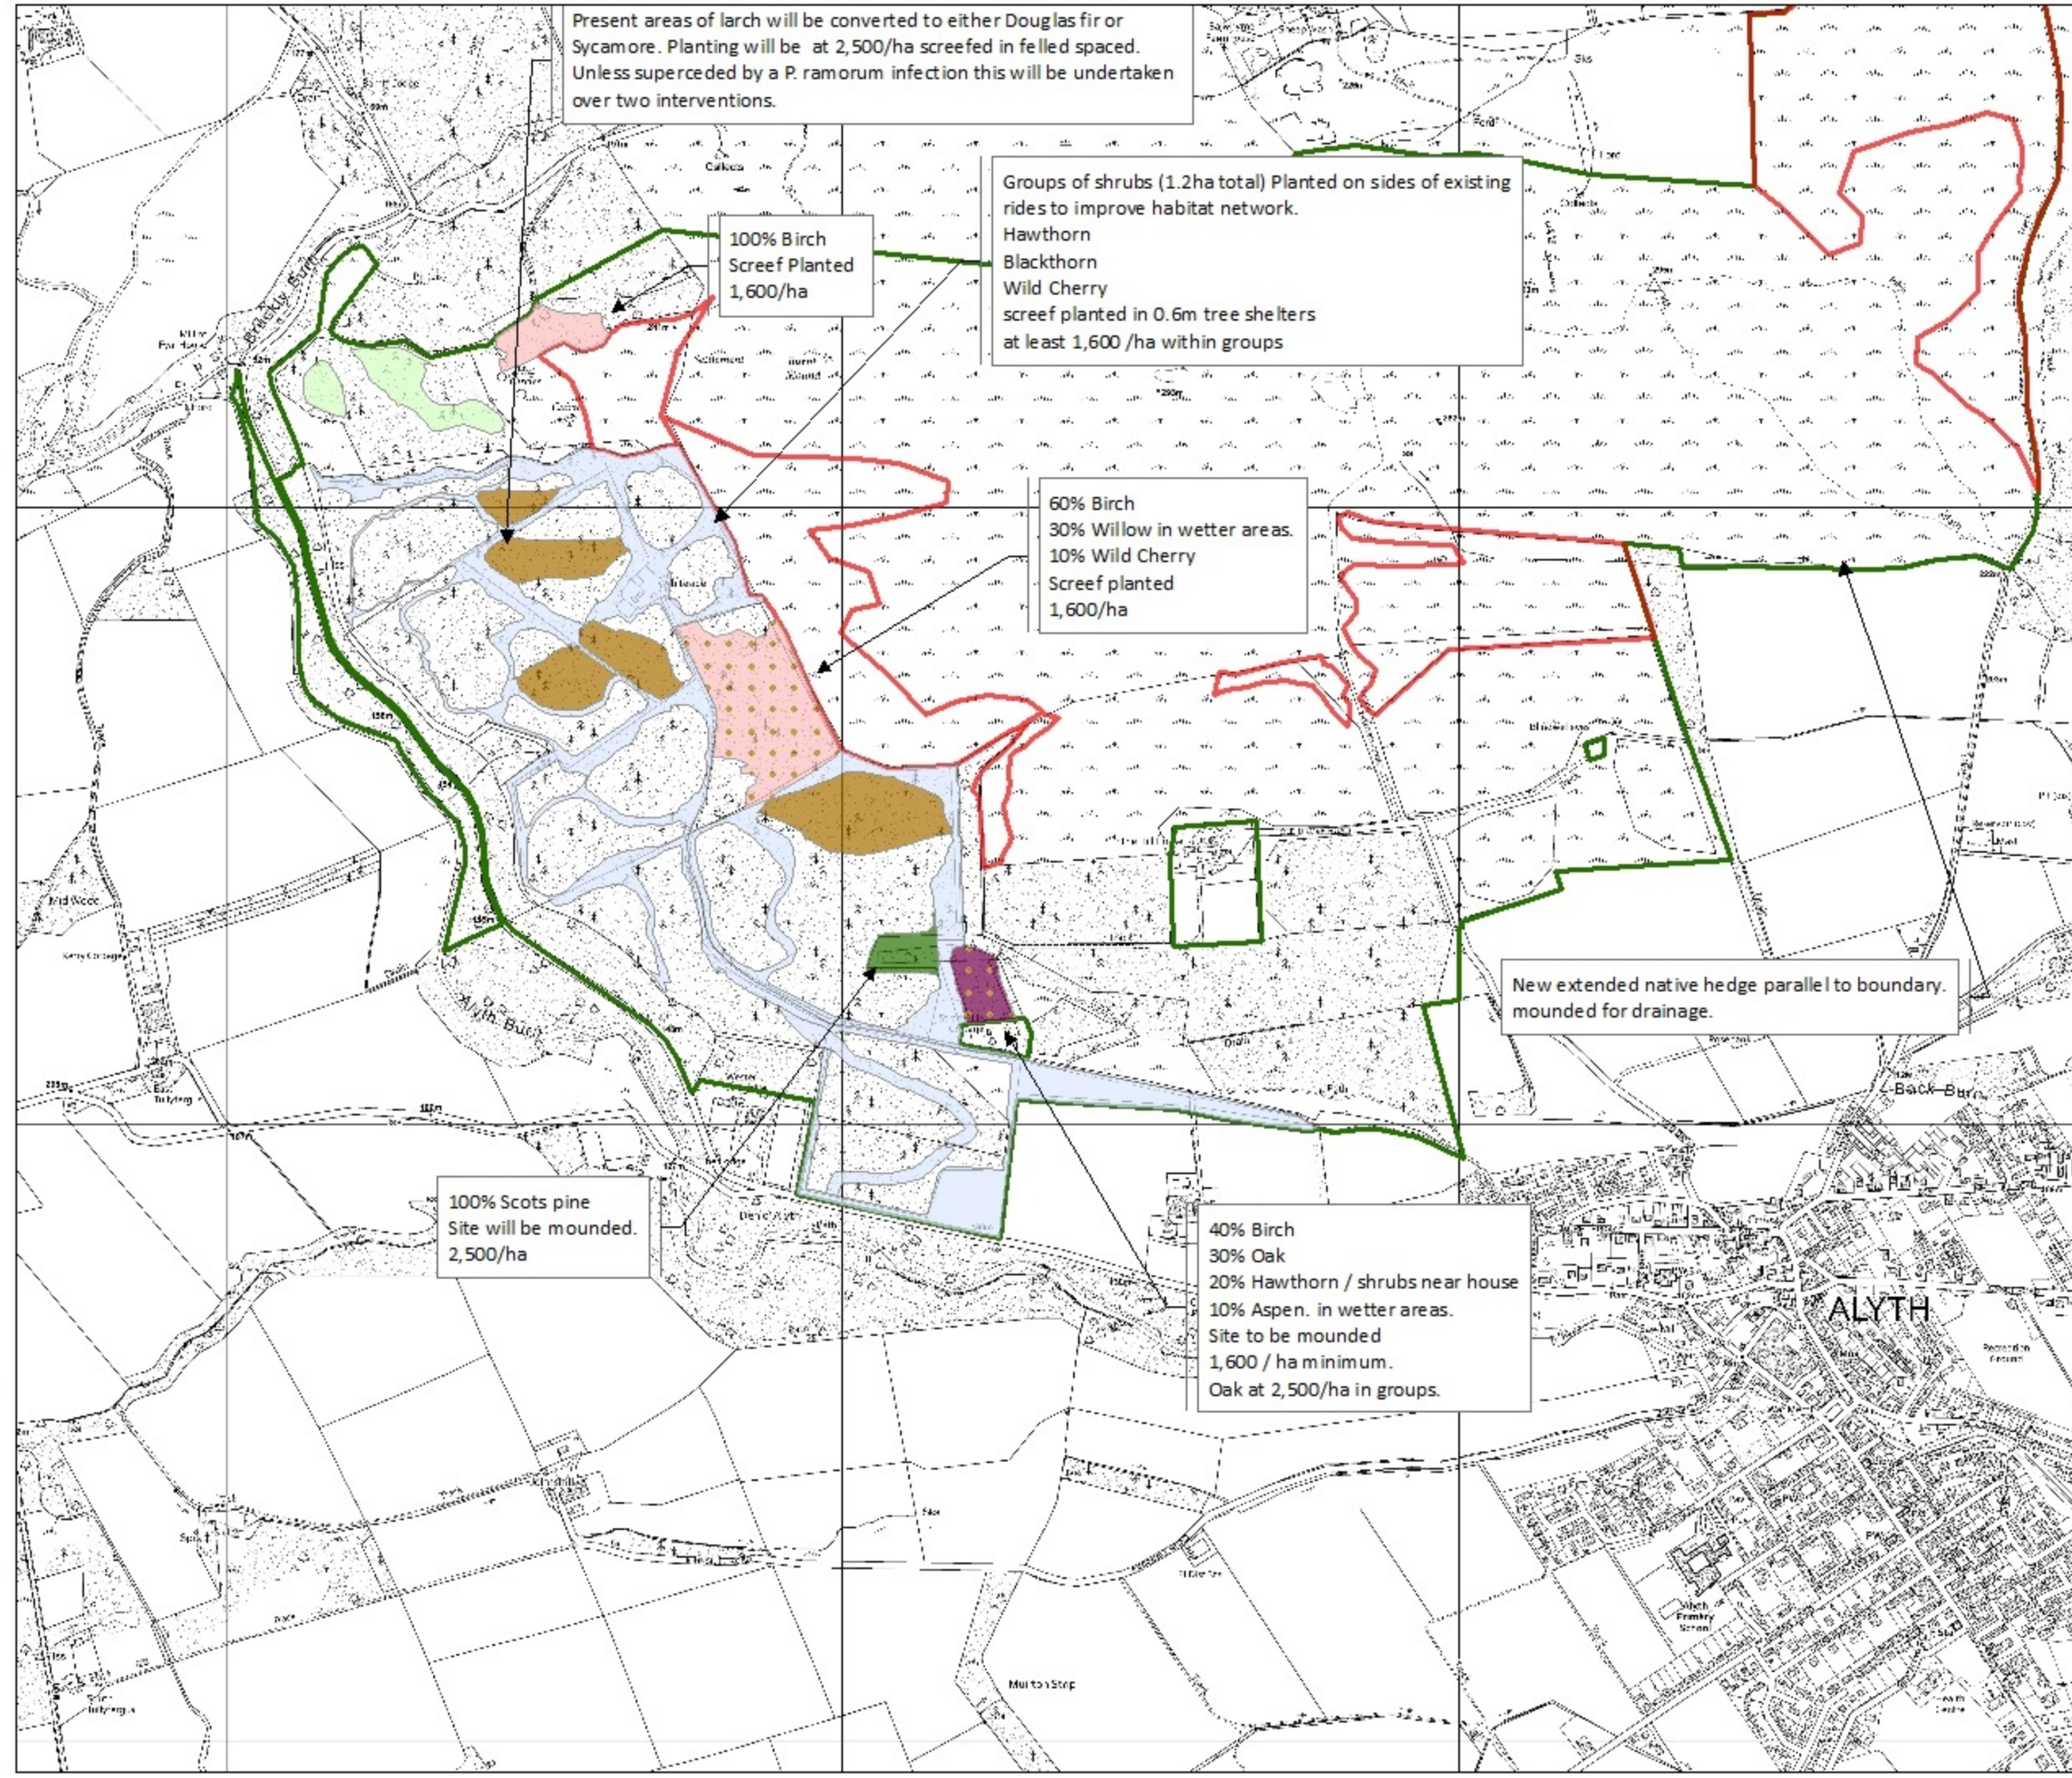

M9: Restocking

Author: Robin Almond
Scale @ A3: 1:10,000
Date: 29/09/2020

- Legend**
- Scotlands Lands and Forests
 - Birch
 - Douglas Fir
 - Other Broadleaves
 - Scots Pine
 - Birch with Other Broadleaves
 - Oak with Other Broadleaves
 - Open
 - Proposed New Woodland

Reproduced by permission of Ordnance Survey on behalf of HM SO.
© Crown copyright and database right (2020). All rights reserved.
Ordnance Survey Licence number (100021242).
© Getmapping Plc and Bluesky International Limited 2020.