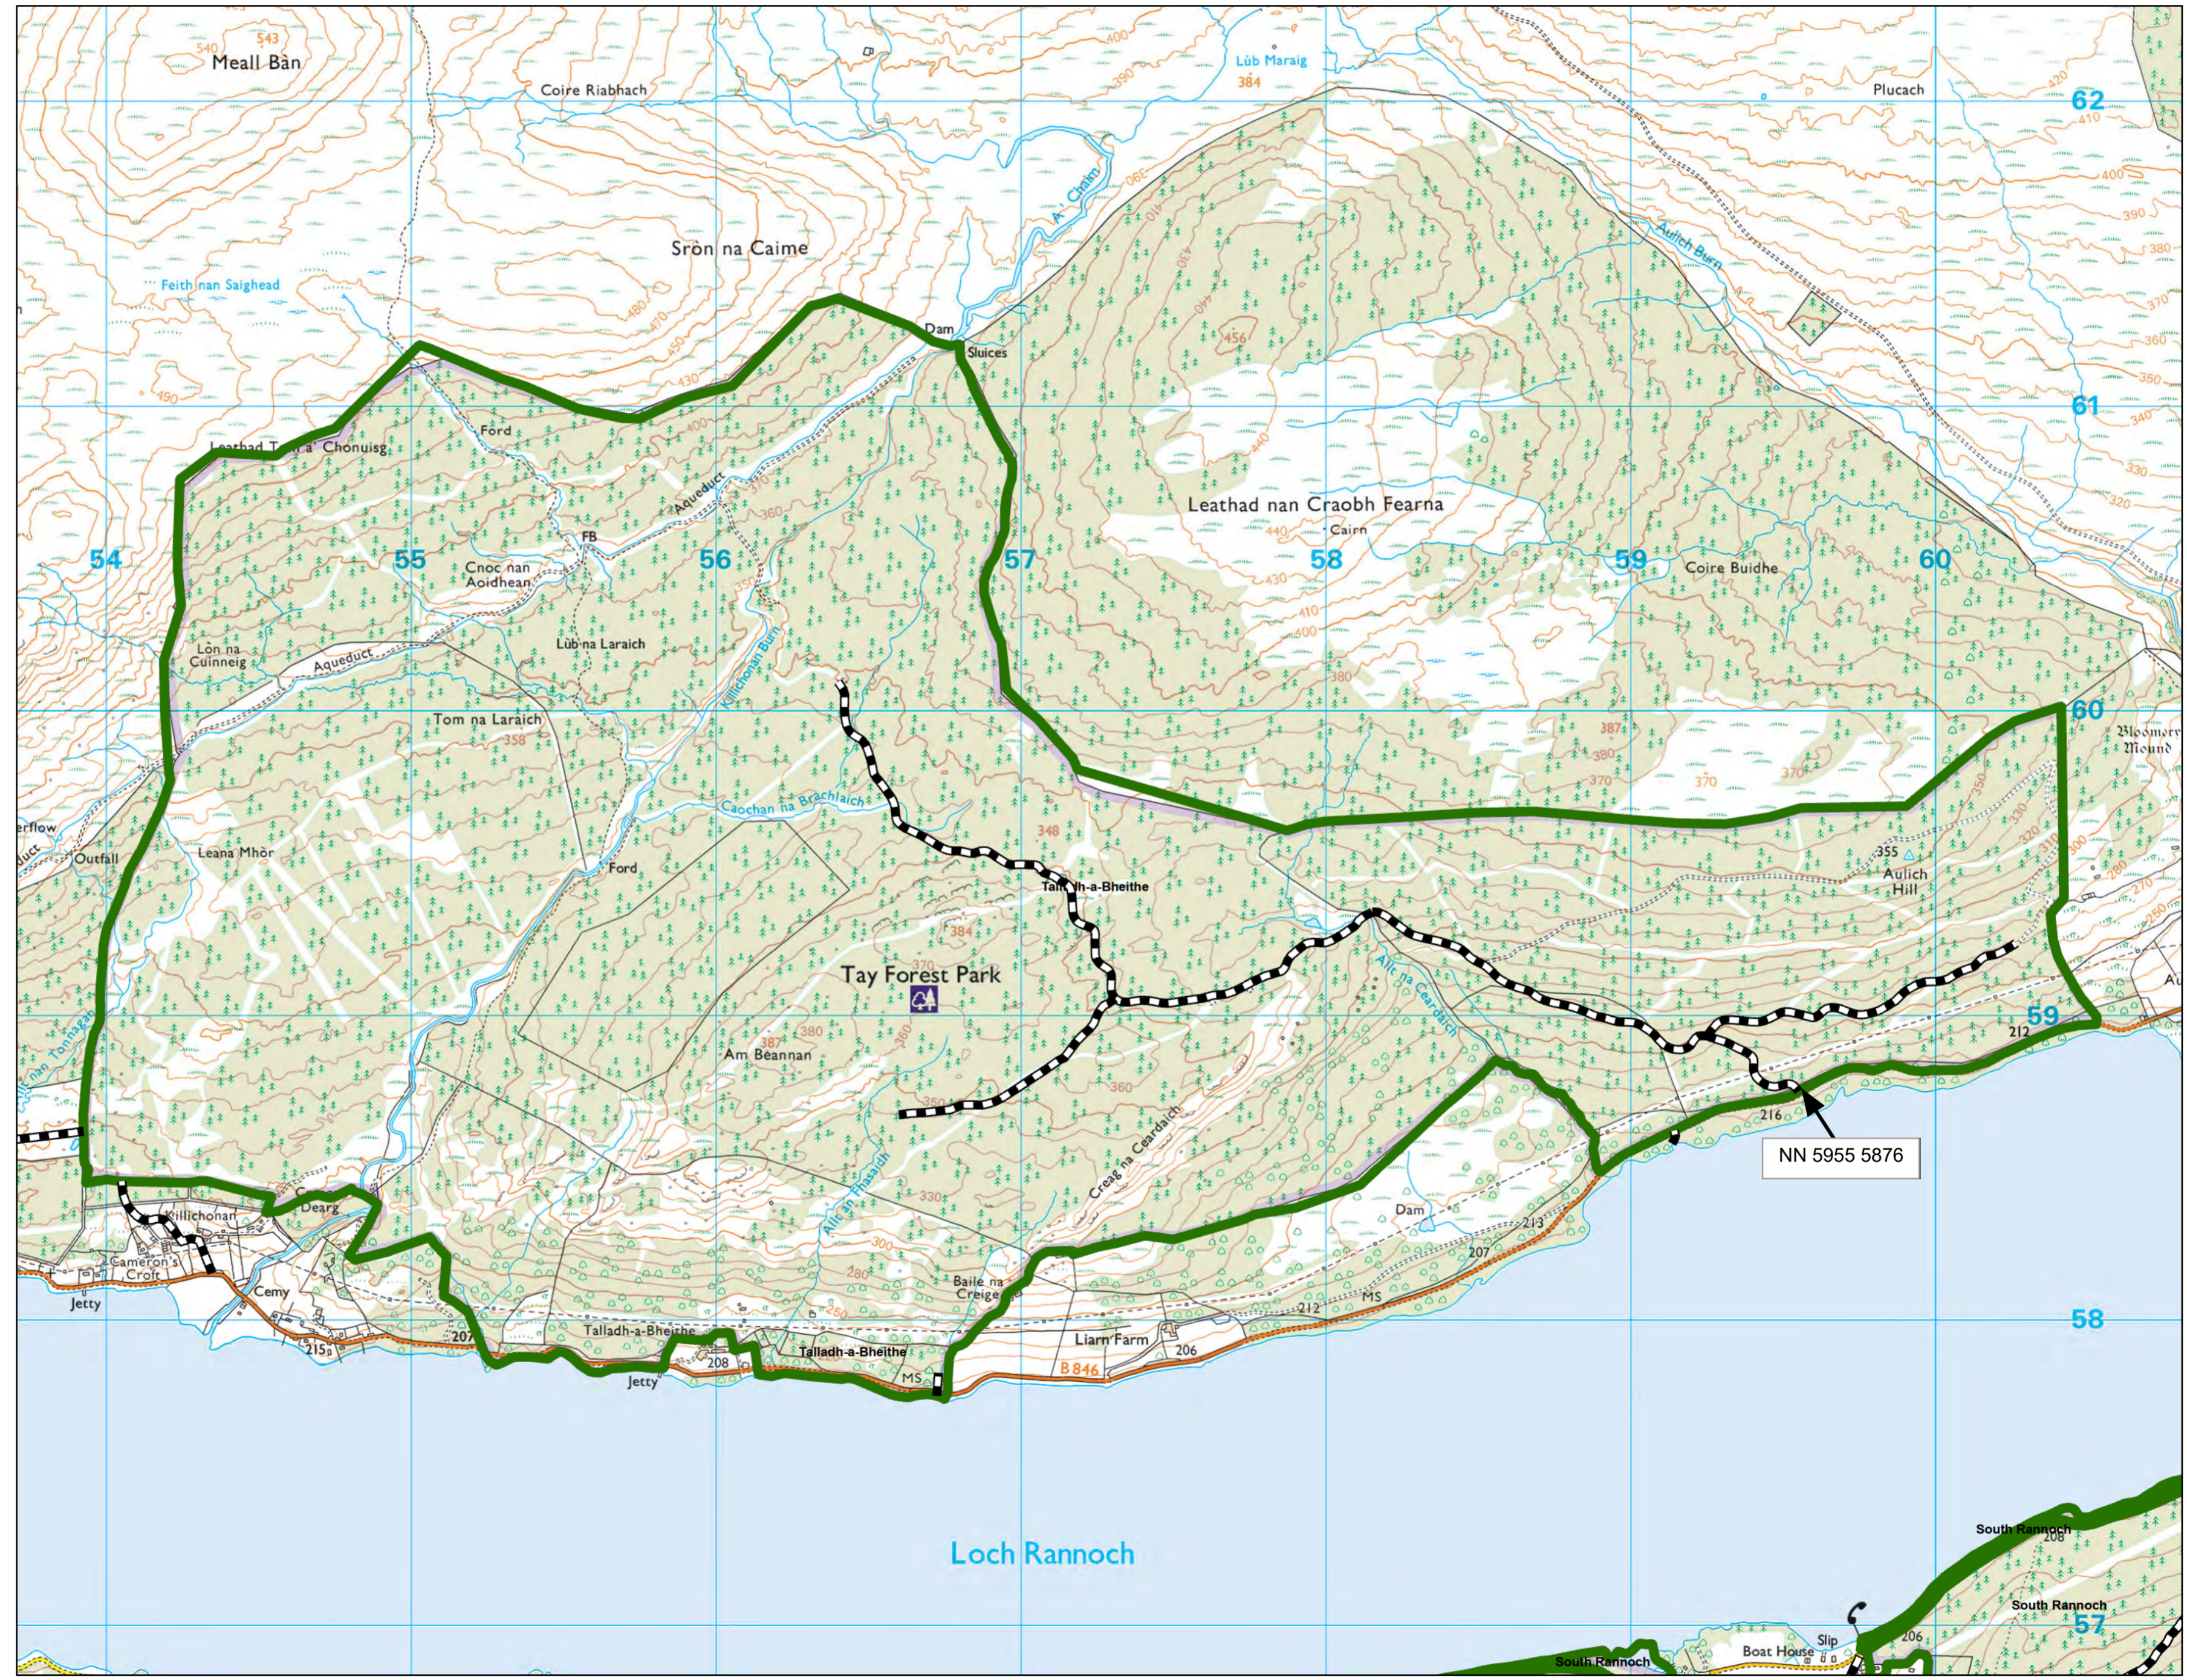

Talladh-a-Bheithe location map

Author: Rob Cooper  
Scale @ A2: 1:15,000  
Date: 02/03/2026

Legend

- Forest Roads
- Blocks

Reproduced by permission of Ordnance Survey on behalf of HMSO.  
© Crown copyright and database right 2026. All rights reserved.  
Ordnance Survey Licence number AC0000820350.  
© Getmapping Plc and Bluesky International Limited 2026.

Scotland's national forests and land are responsibly managed to the UK Woodland Assurance Standard.

Loch Rannoch

NN 5955 5876