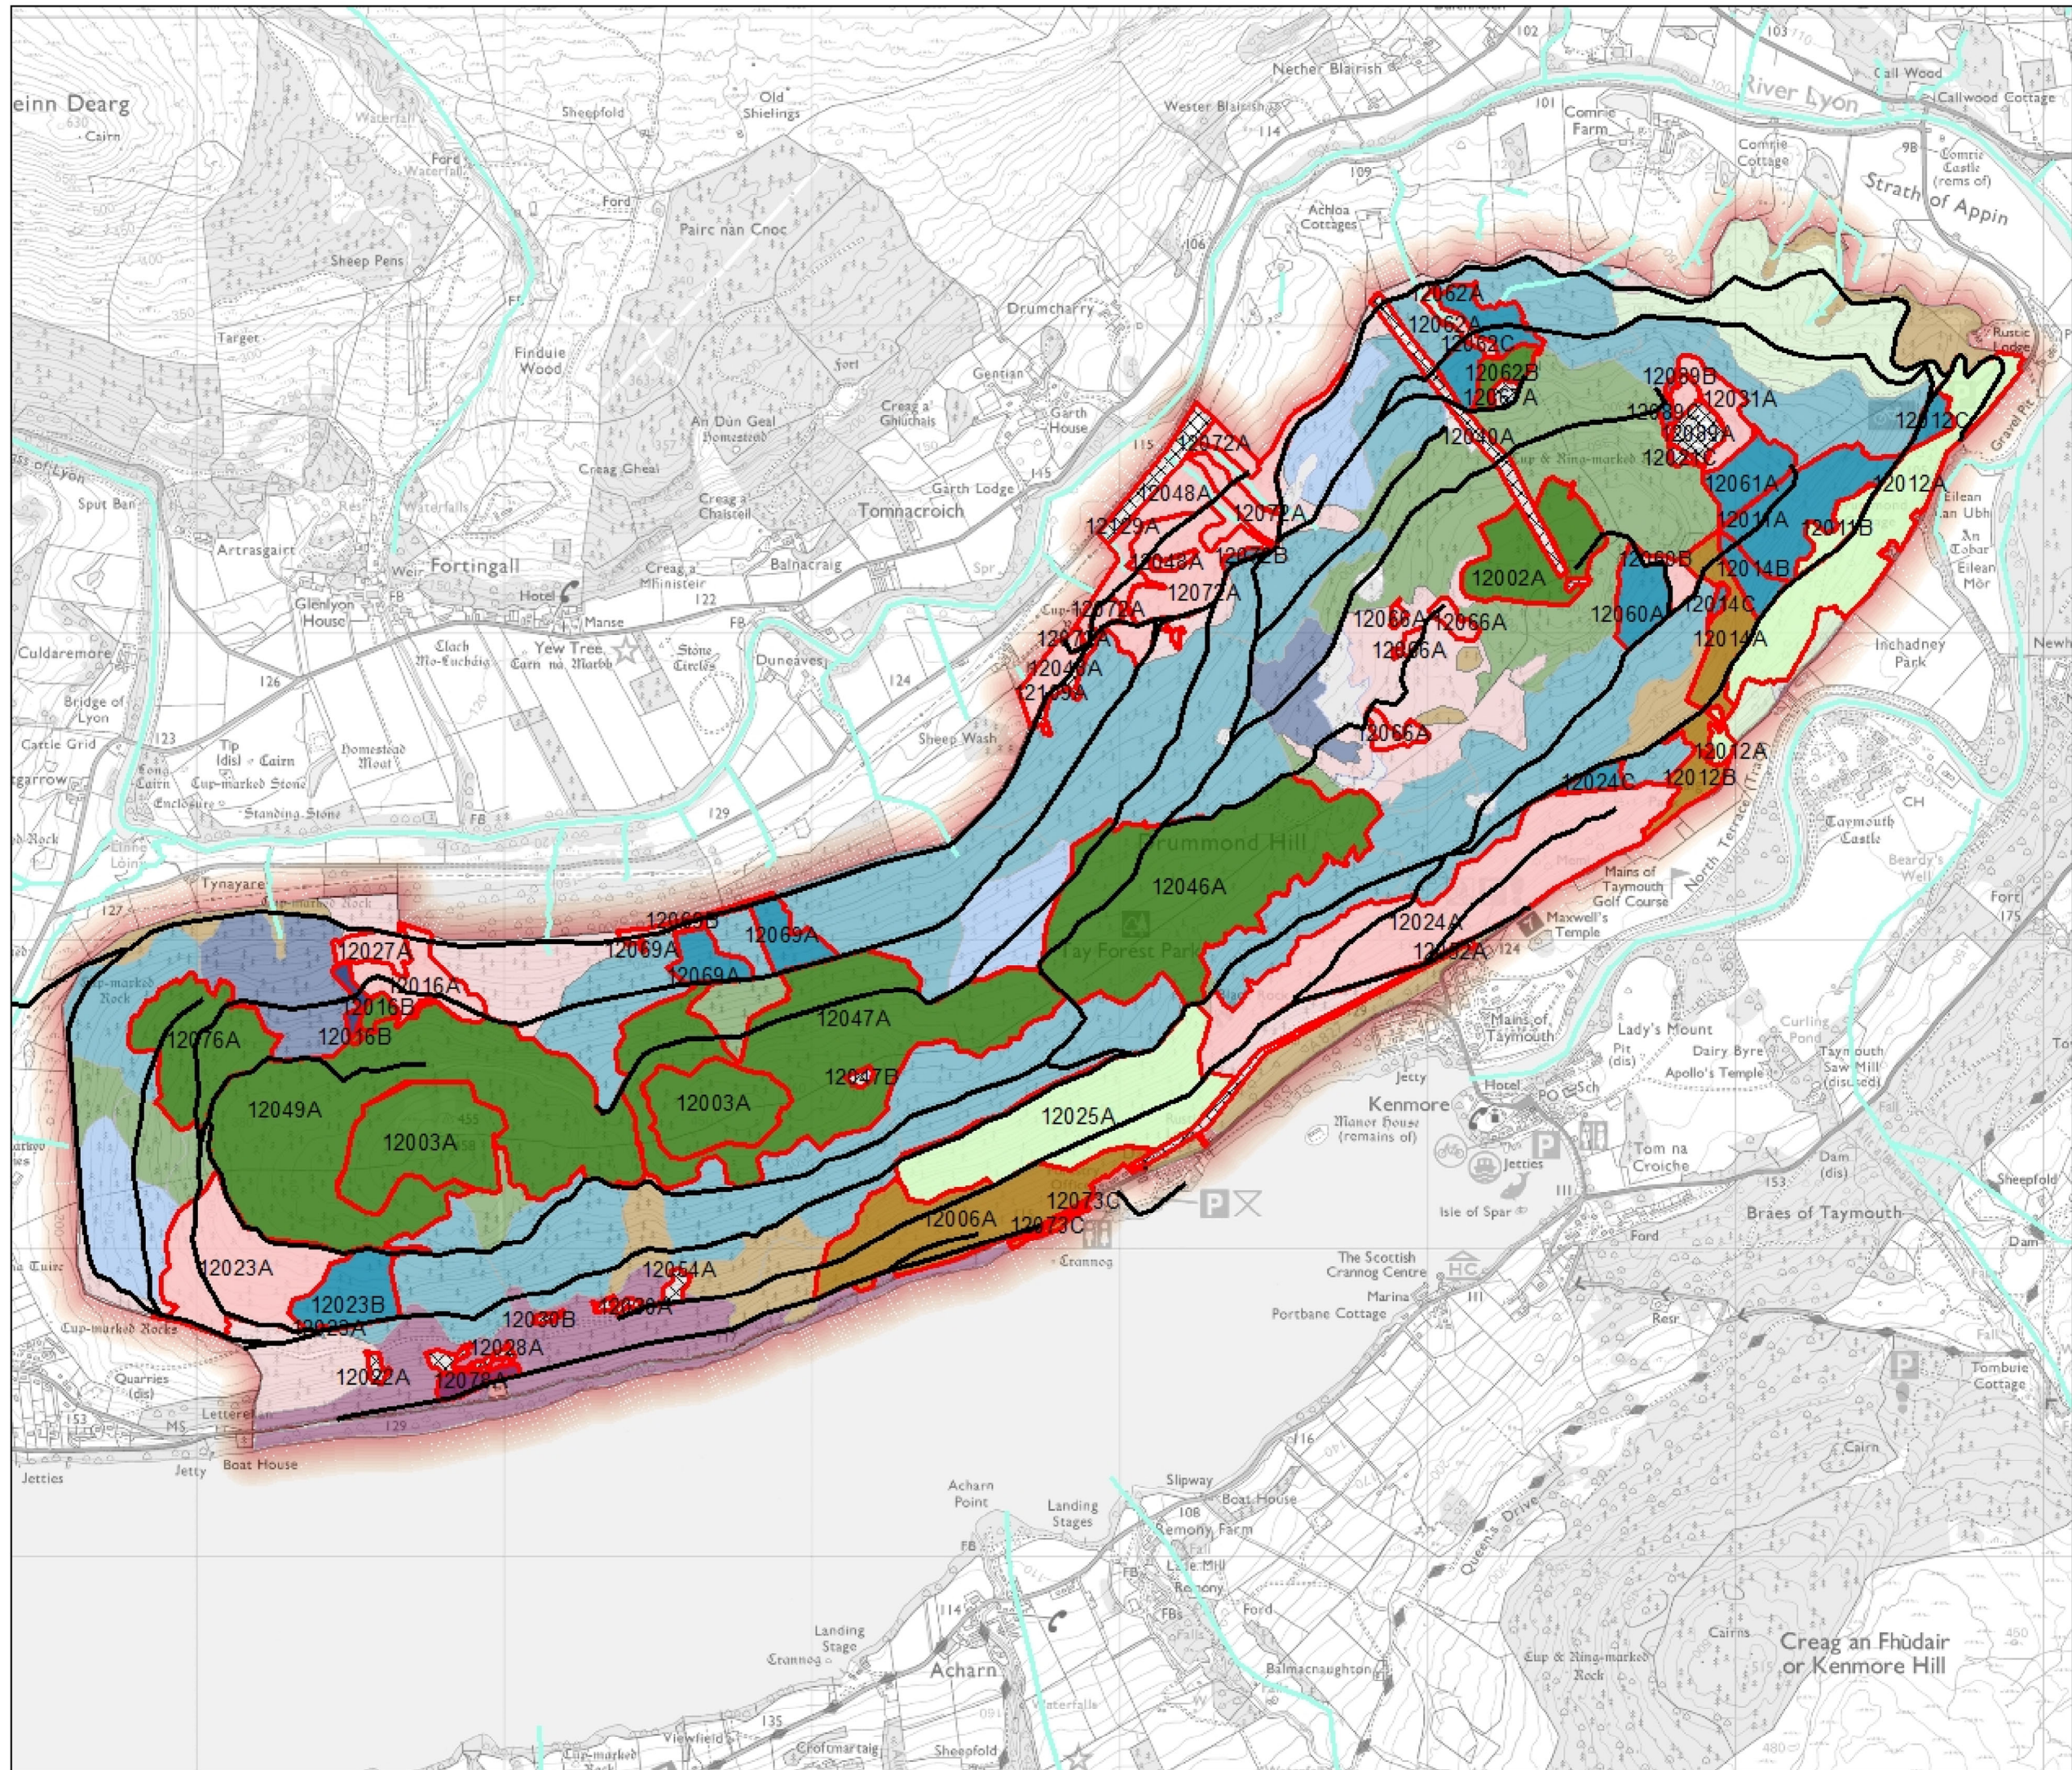

M12: Restock Prime Species

Author: Robin Almond

Scale @ A3: 1:20,000

Date: 19/10/2021

Legend

- Forest Roads
- Watercourses
- Scotlands Forests and Lands
- Open
- Birch
- Oak
- Ash
- Beech
- Forest, QCE
- Other Broadleaves
- Other Conifers
- Douglas Fir
- Larch
- Lodgepole Pine
- Norway Spruce
- Scots Pine
- Sitka Spruce

Scenario Future Restock Coupes - Species

Propagation Type

- Natural Regeneration
- Planted 2021 - 2030

Reproduced by permission of Ordnance Survey on behalf of HM SO.
© Crown copyright and database right (2021). All rights reserved.
Ordnance Survey Licence number 100021242.
© Getmapping Plc and Bluesky International Limited 2021.

Scotland's National Forest Estate is responsibly managed to the UK Woodland Assurance Standard.

Creag an Fhùdair or Kenmore Hill