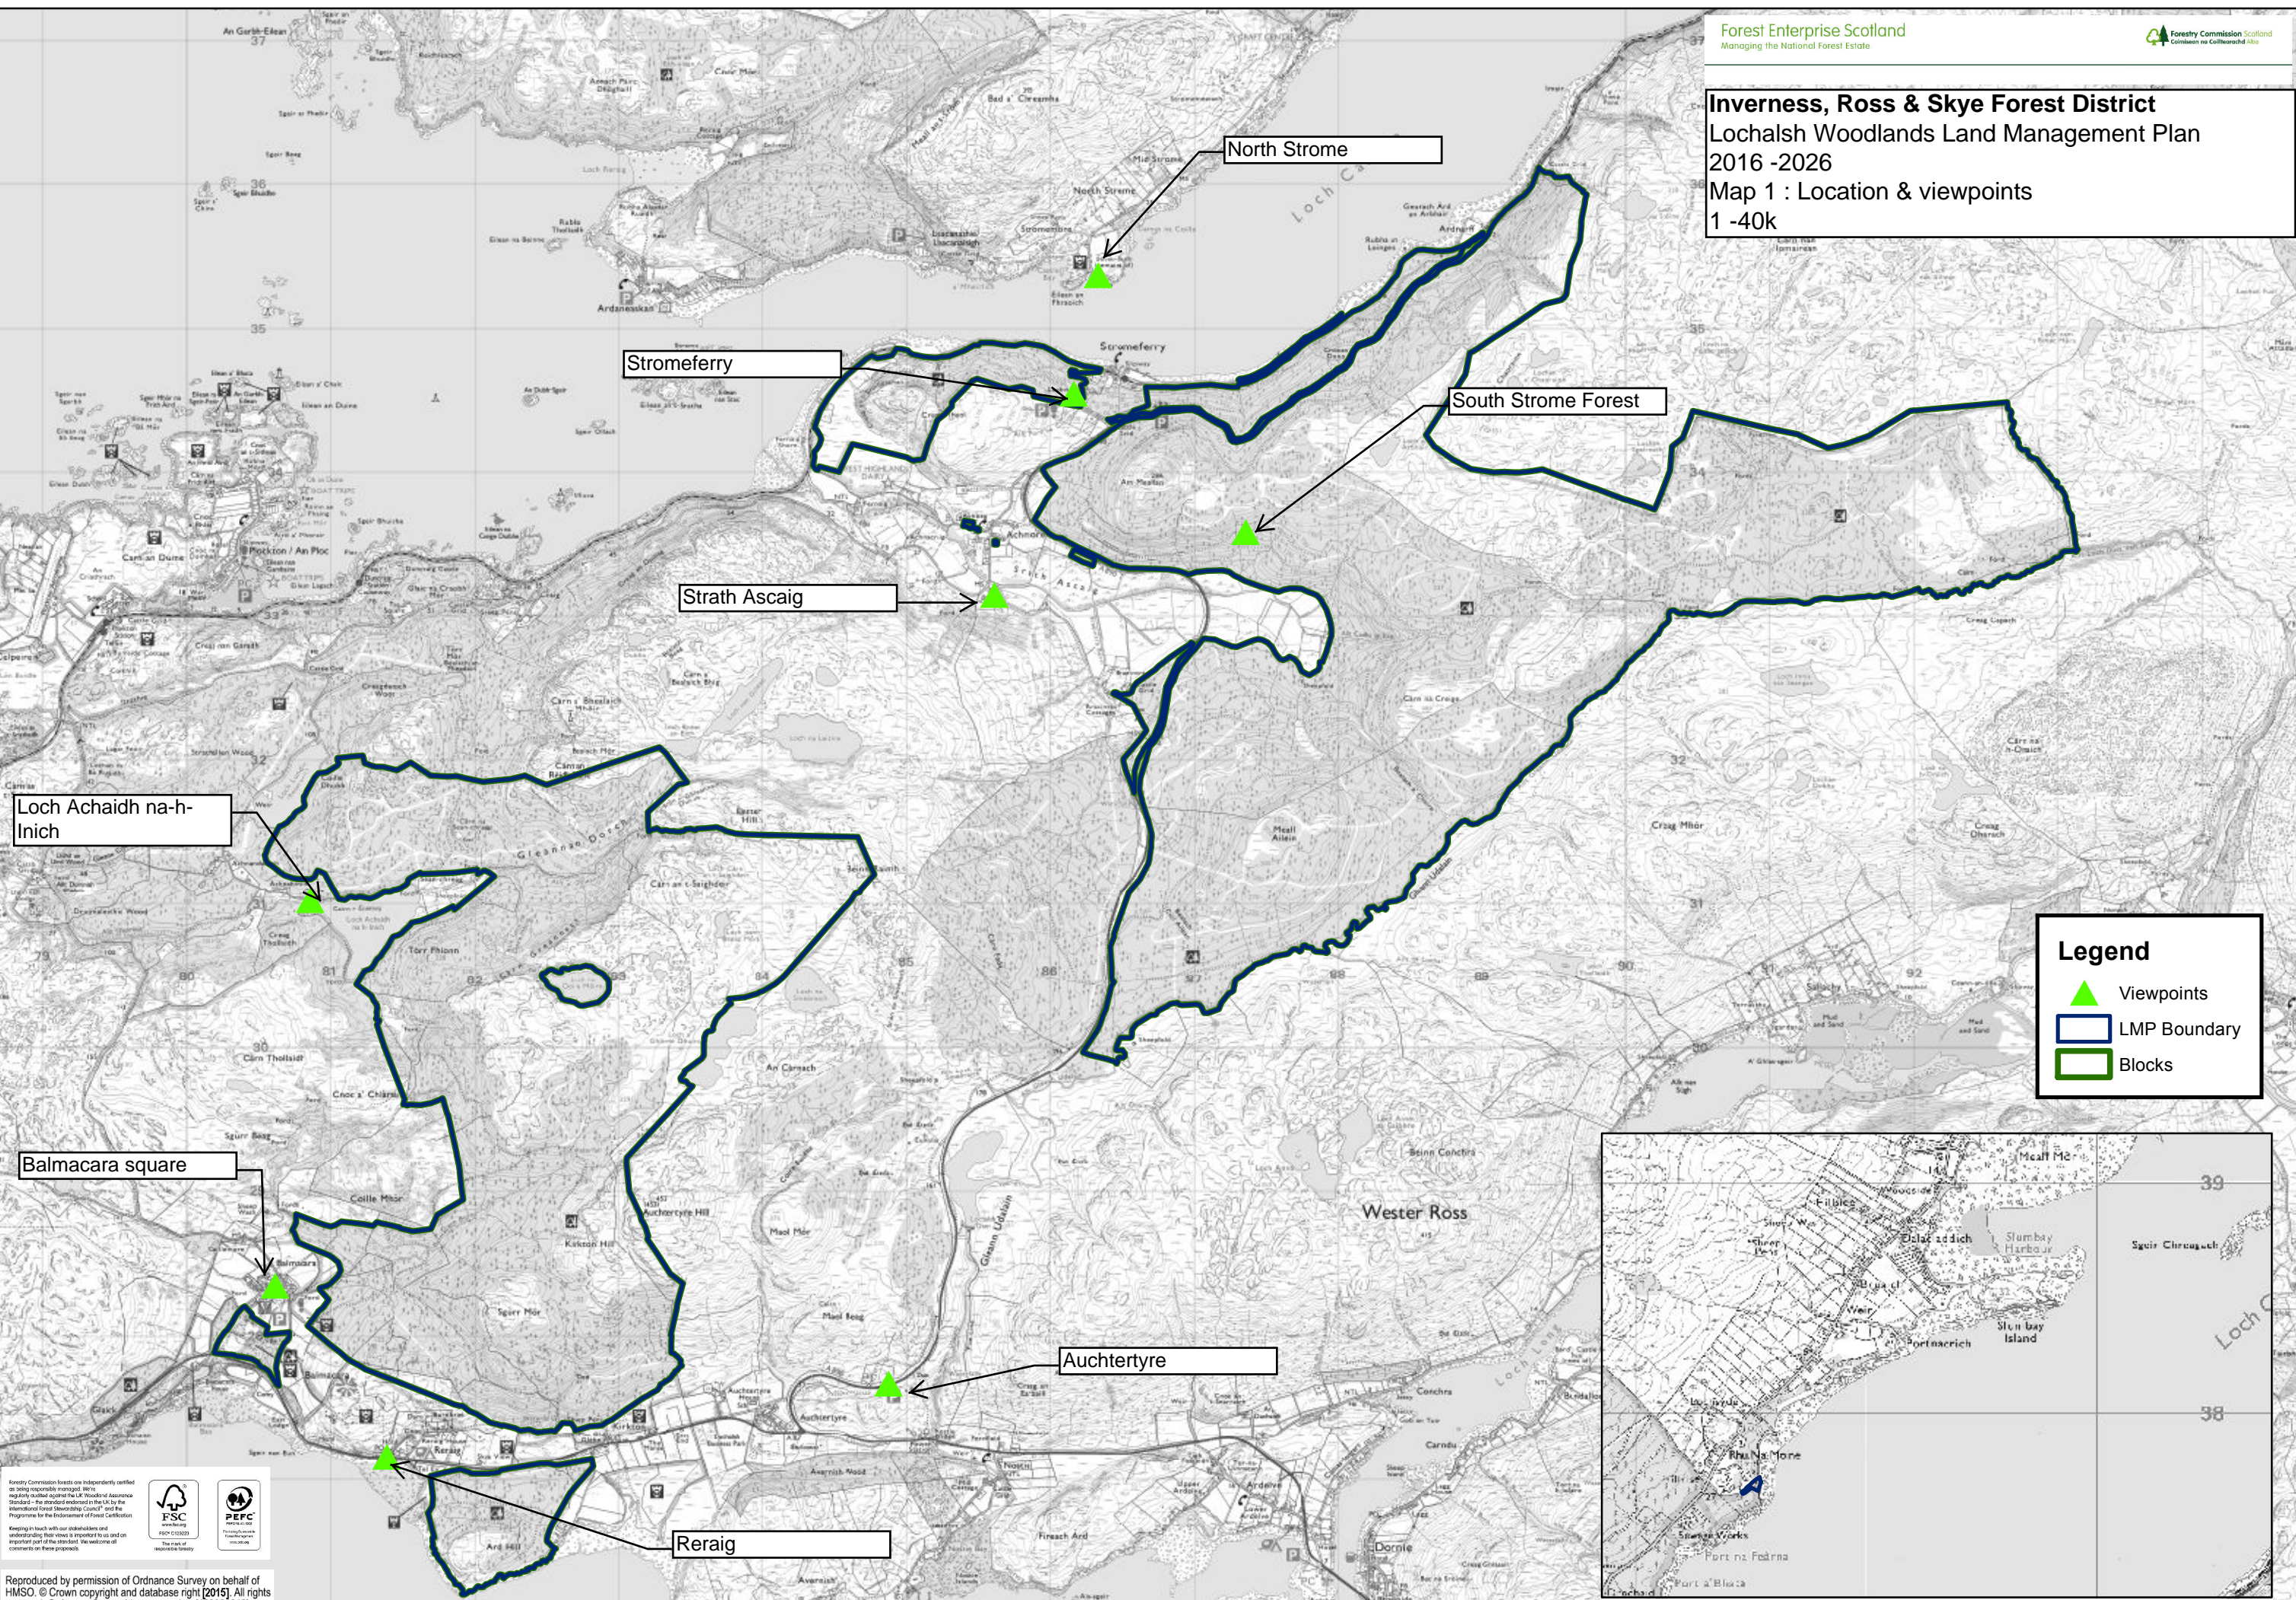

Inverness, Ross & Skye Forest District
Lochalsh Woodlands Land Management Plan
2016 -2026
Map 1 : Location & viewpoints
1 -40k

Legend

- ▲ Viewpoints
- ▭ LMP Boundary
- ▭ Blocks