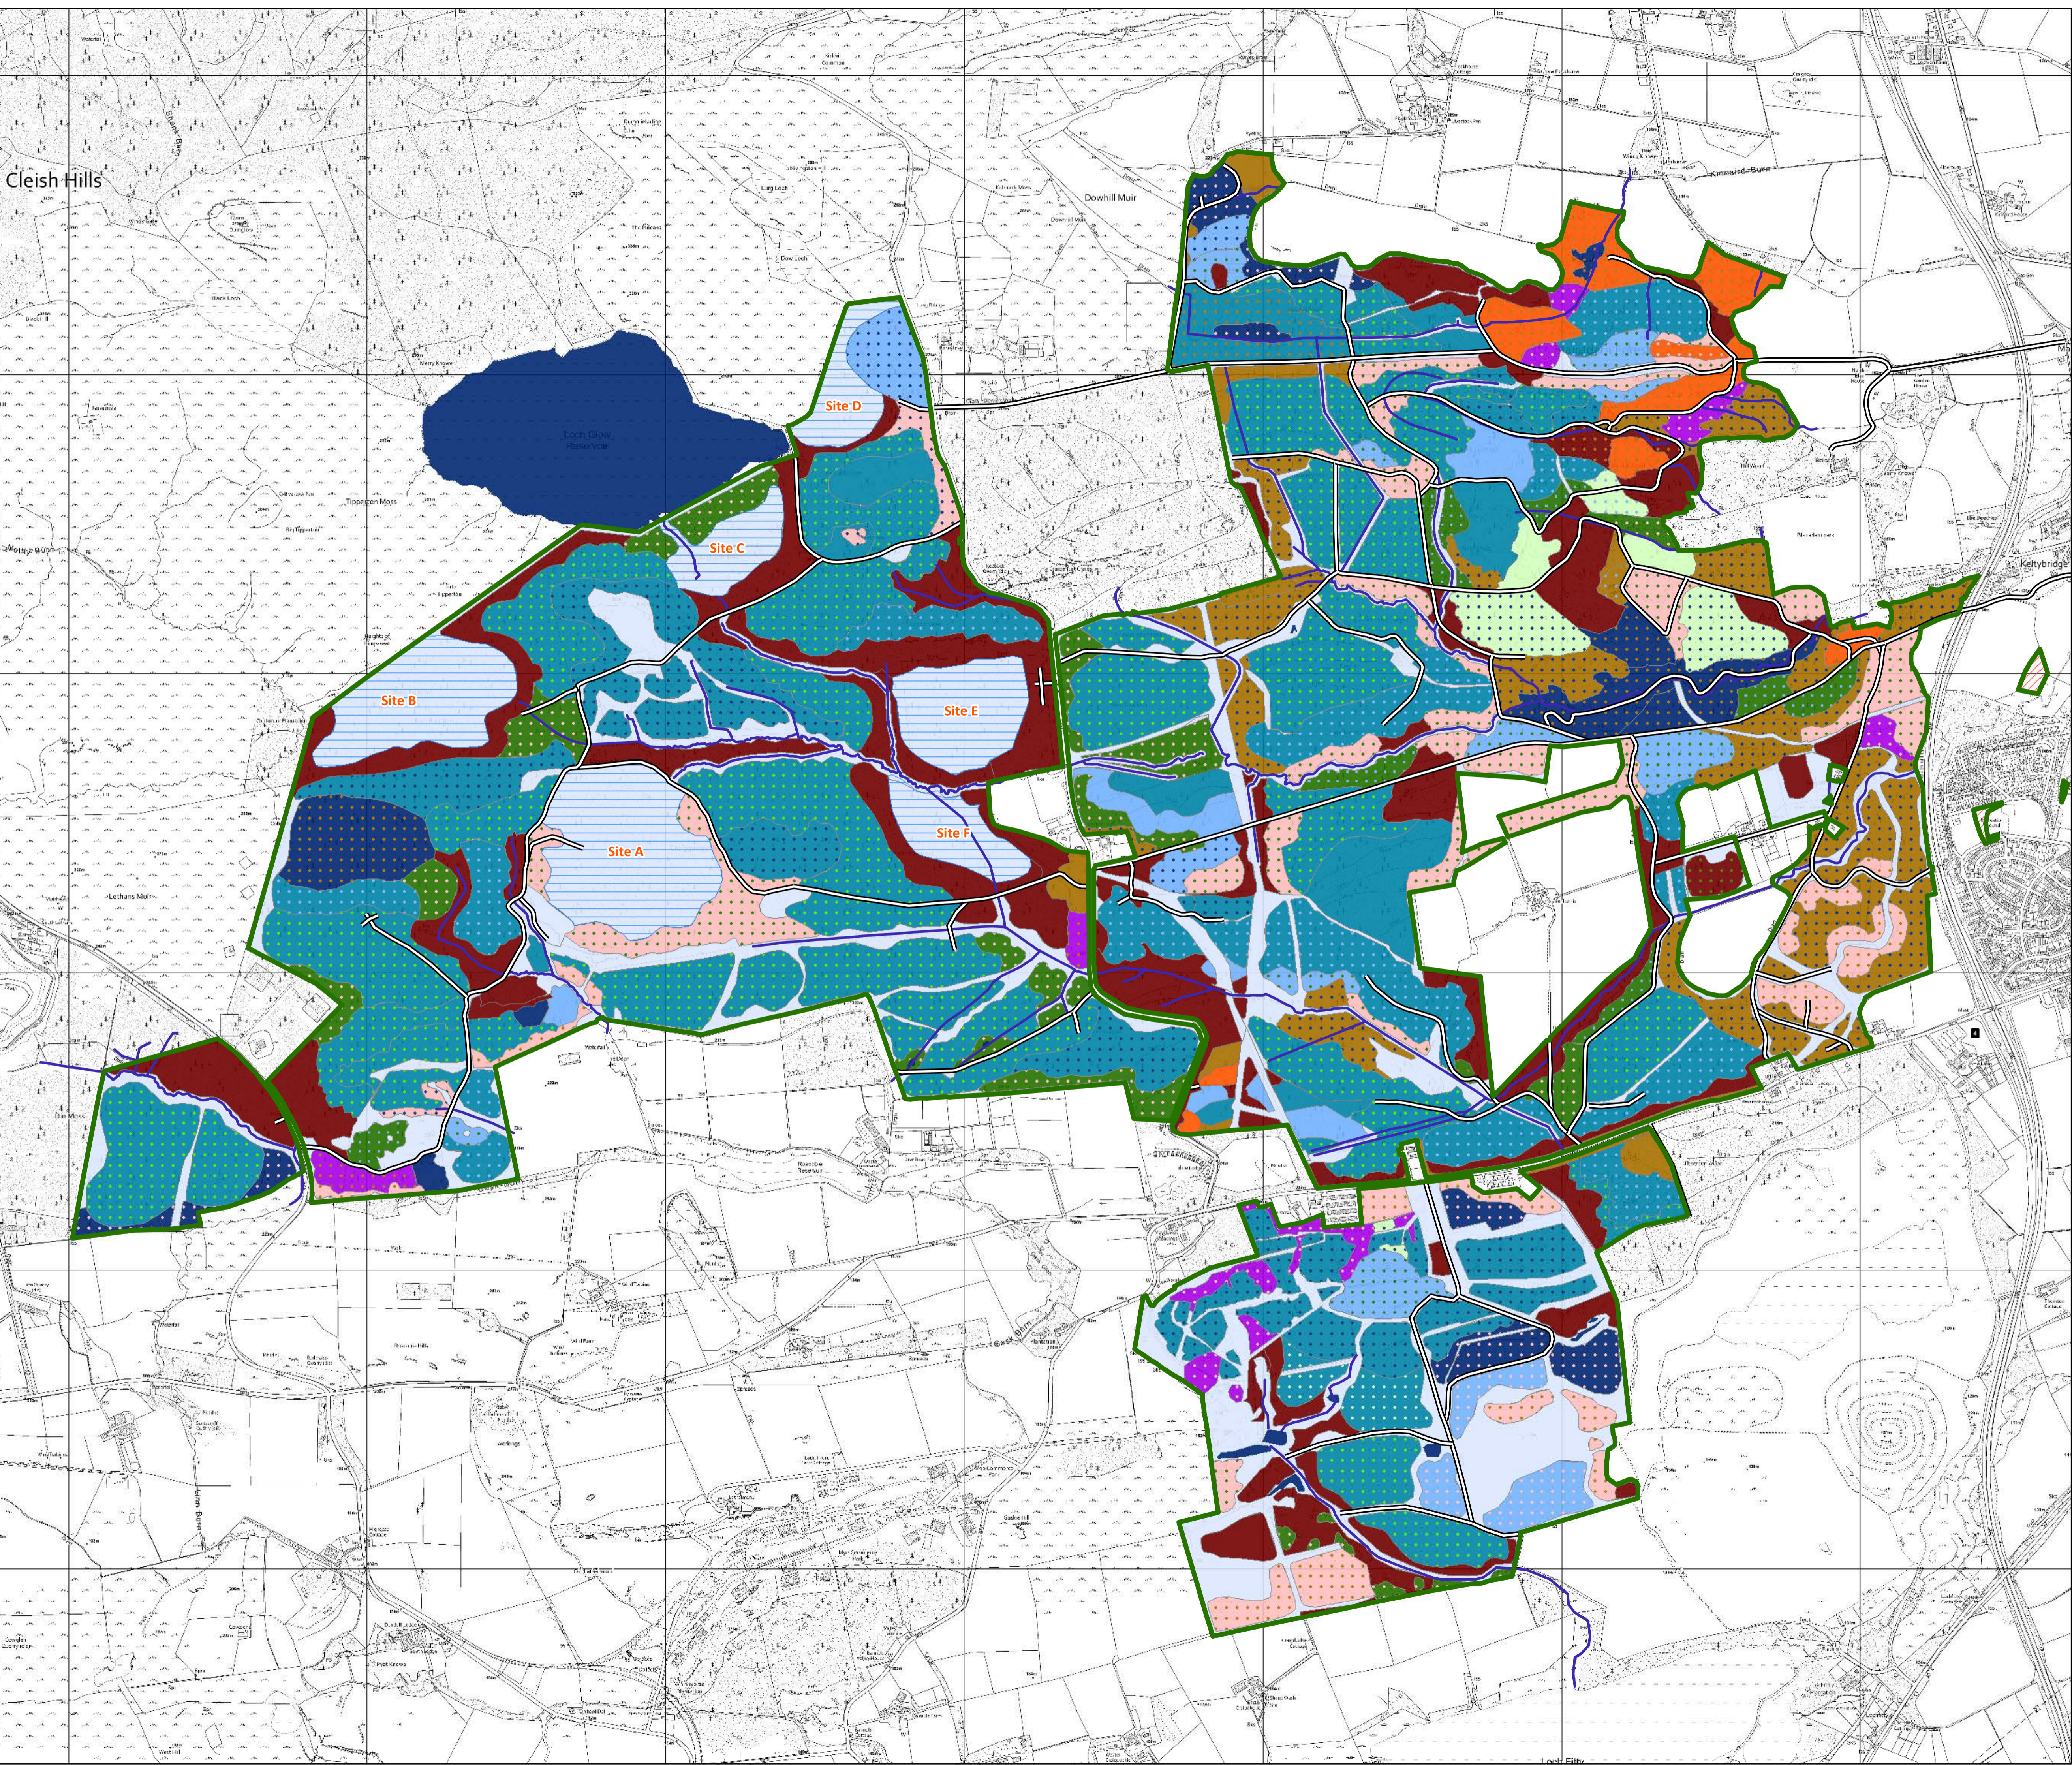

**Blairadam Forest
land management plan (2024-2034)**

Future species & habitats

Author: Central Region Planning Team

Scale @ A1: 1:10,000

Date: 26/01/2024

**DRAFT
PLAN**

1. **Legend**
2. Blairadam Plan Boundary
   - Forest_roads
   - Blairadam_Watercourses
   - Peat mire restoration **Site reference**
   - Open Water within or bordering forest
   - Beech
   - Beech with Birch
   - Beech with any Other Broadleaves
   - Birch with any Other Broadleaves
   - Birch with Other Conifers
   - Birch with Scots Pine
   - Douglas Fir
   - Douglas Fir with Norway Spruce
   - Douglas Fir with any Other Conifers
   - Native Mixed/Other Broadleaves
   - Native Mixed Broadleaves with any Other Broadleaves
   - Native Mixed Broadleaves with Scots Pine
   - Norway Spruce
   - Norway Spruce with Birch
   - Norway Spruce with any Other Conifers
   - Norway Spruce with Scots Pine
   - Oak with Birch
   - Oak with any Other Broadleaves
   - Other/Mixed Broadleaves
   - Other Broadleaves with Norway Spruce; RC, NS, O
   - Other Broadleaves with any Other Conifers
   - Other Broadleaves with Scots Pine
   - Other/Mixed Conifers
   - Other Conifers with Birch
   - Other Conifers with any Other Broadleaves
   - Scots Pine with Birch
   - Scots Pine with Norway Spruce
   - Scots Pine with any Other Broadleaves
   - Sitka Spruce
   - Sitka Spruce with Douglas Fir
   - Sitka Spruce with Lodgepole Pine
   - Sitka Spruce with Norway Spruce
   - Sitka Spruce with any Other Broadleaves
   - Sitka Spruce with any Other Conifers
   - Open
   - No Species