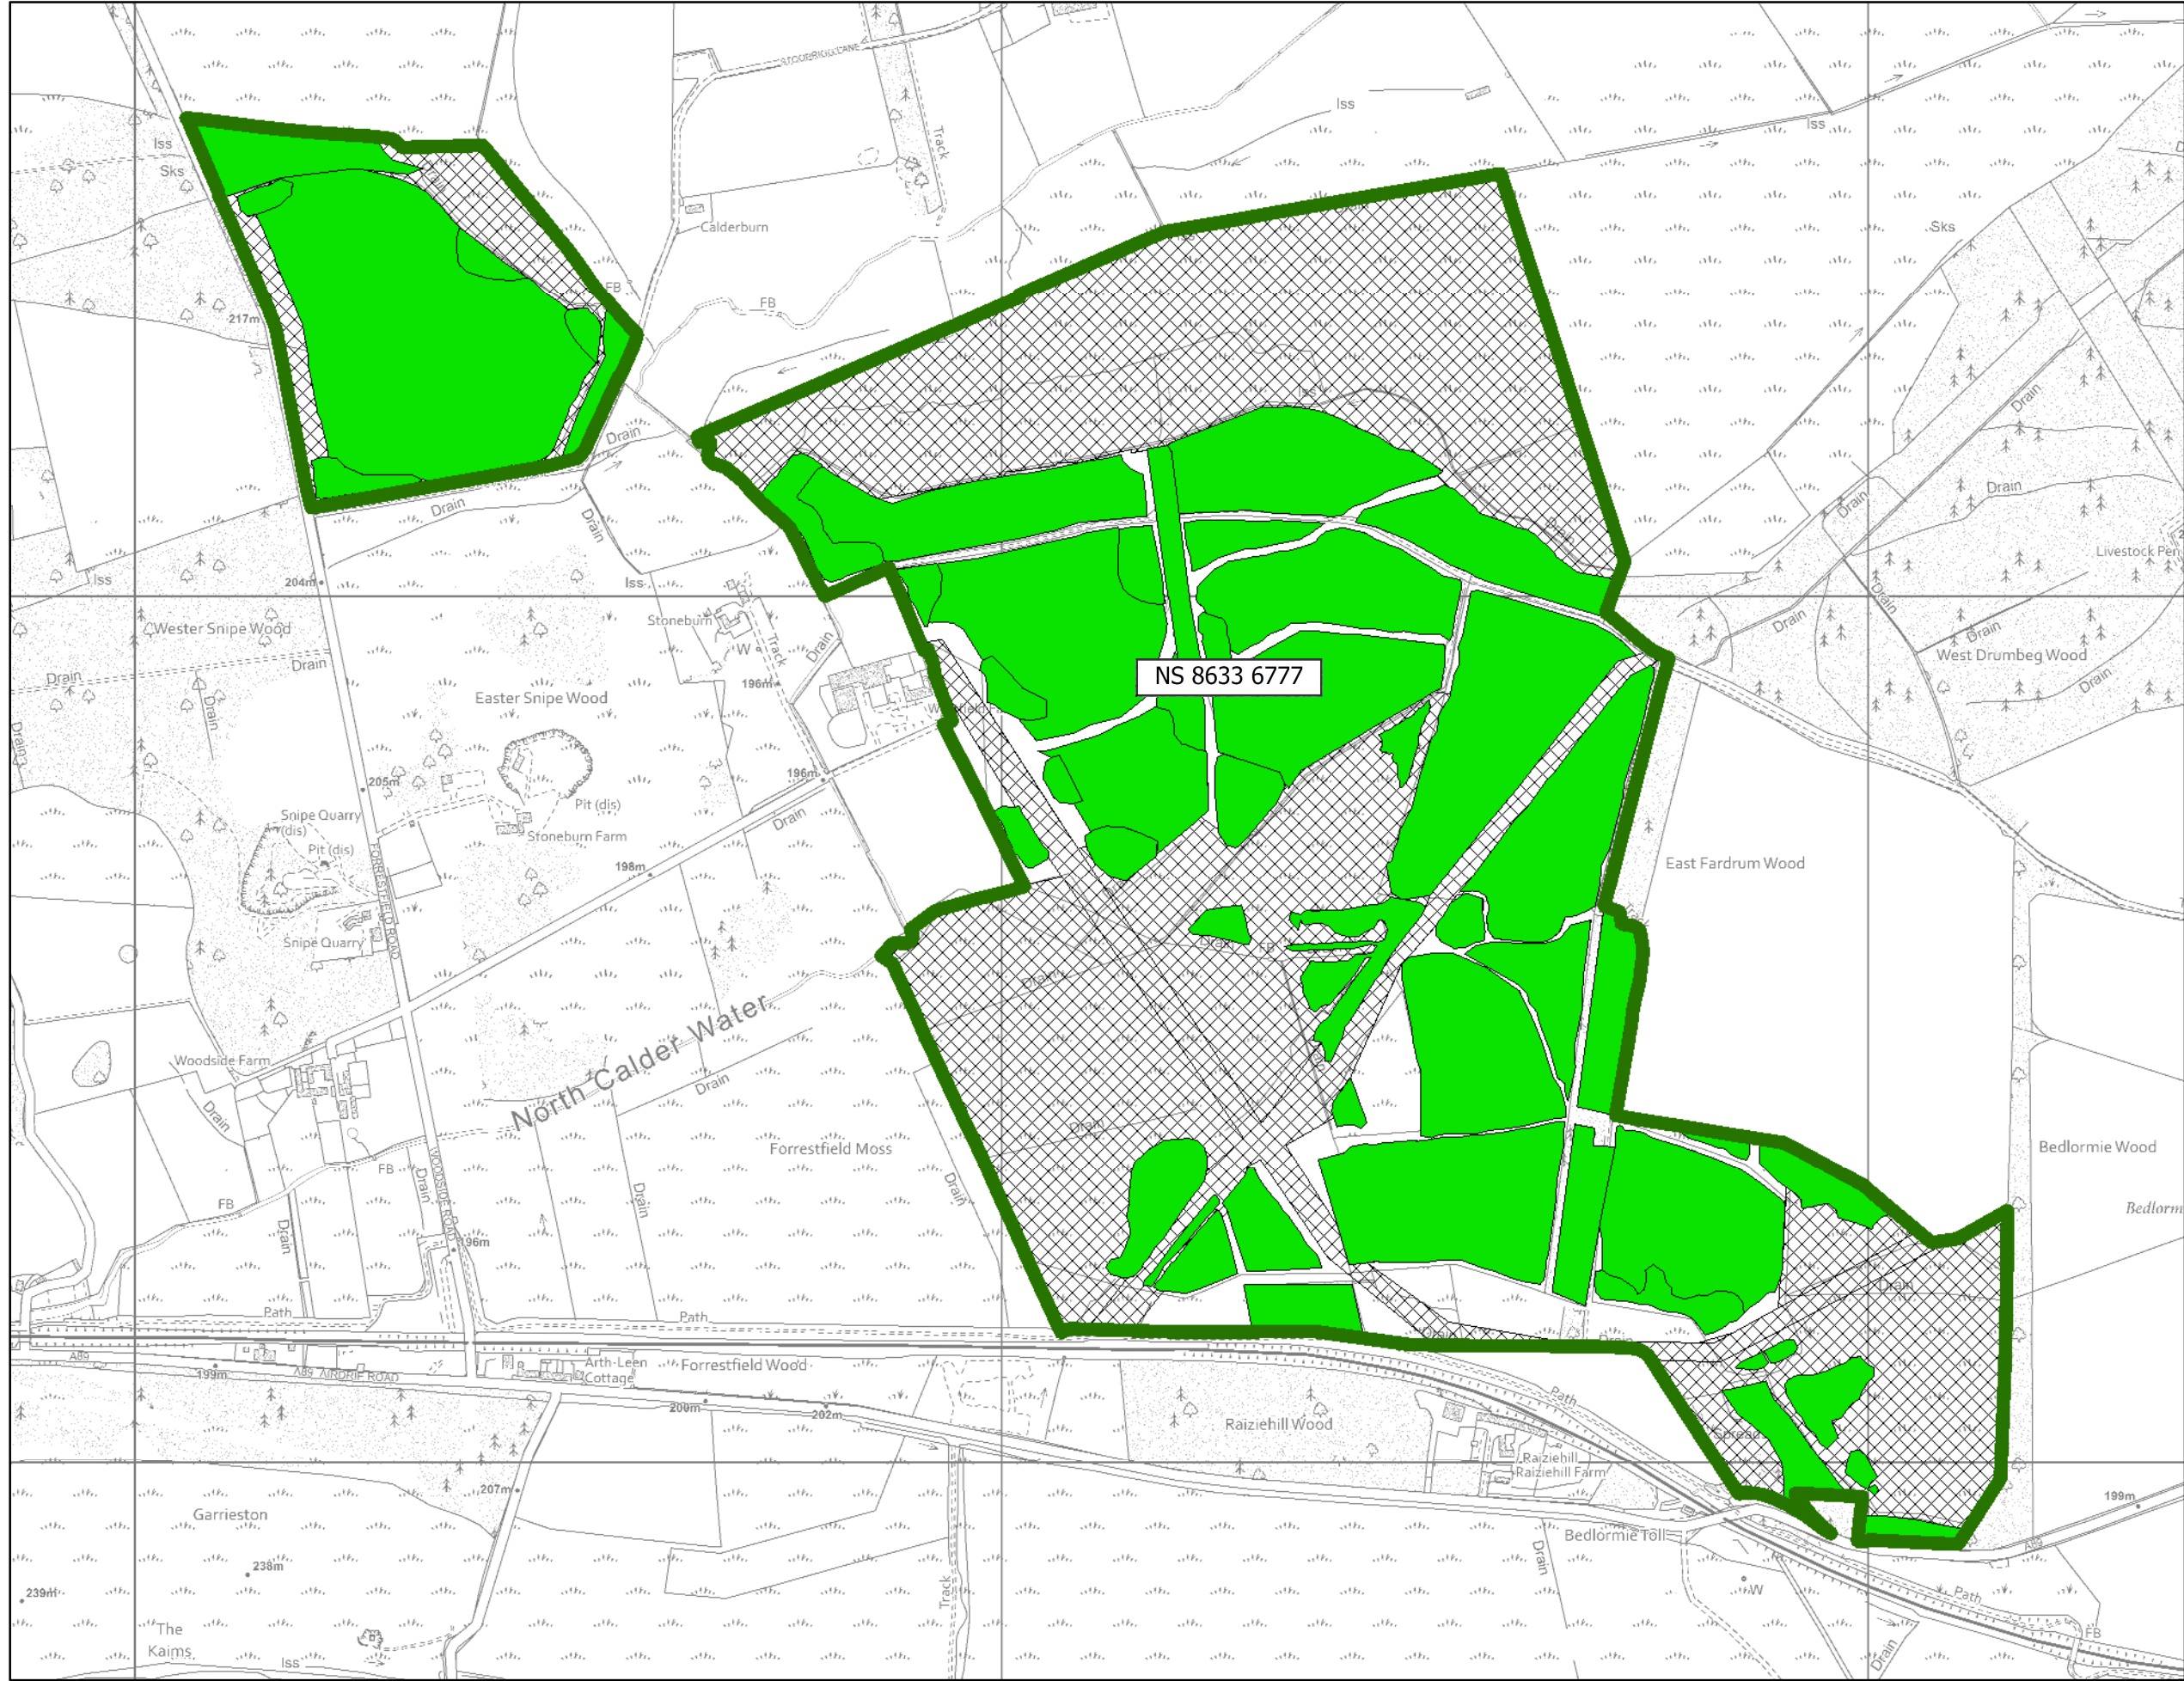

M6 - Future Habitats Map

Author: Joseph Brennan

Scale @ A3: 1:7,500

Date: 15/11/2024

Legend

Blocks

□ Blocks

L1 Habitat

▨ Managed Open

□ Successional Open

■ Forest

Reproduced by permission of Ordnance Survey on behalf of HMSO. © Crown copyright and database right 2024. All rights reserved. Ordnance Survey Licence number 100024925. © Getmapping Plc and Bluesky International Limited 2024.