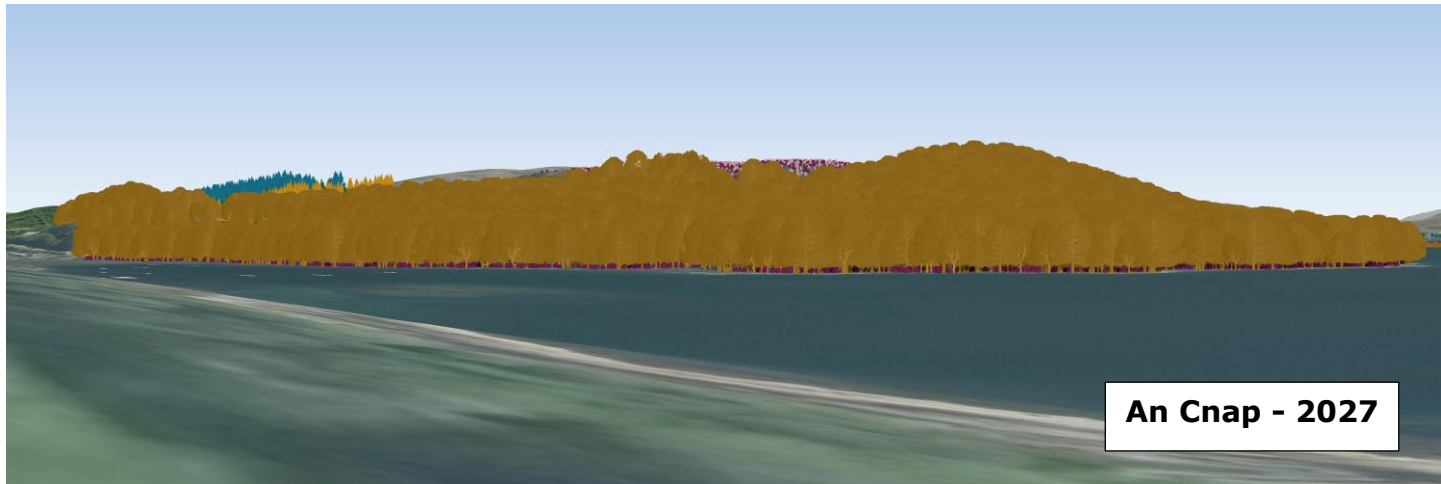

An Cnap - 2018

An Cnap - 2027

An Cnap - 2050

An Cnap

Lochaber
Forest District
View : 1
Grid Ref : NM68796391
Date : 22 May 2018

Visualisation of future habitat and species

Visualisation Year
2018, 2027, 2050