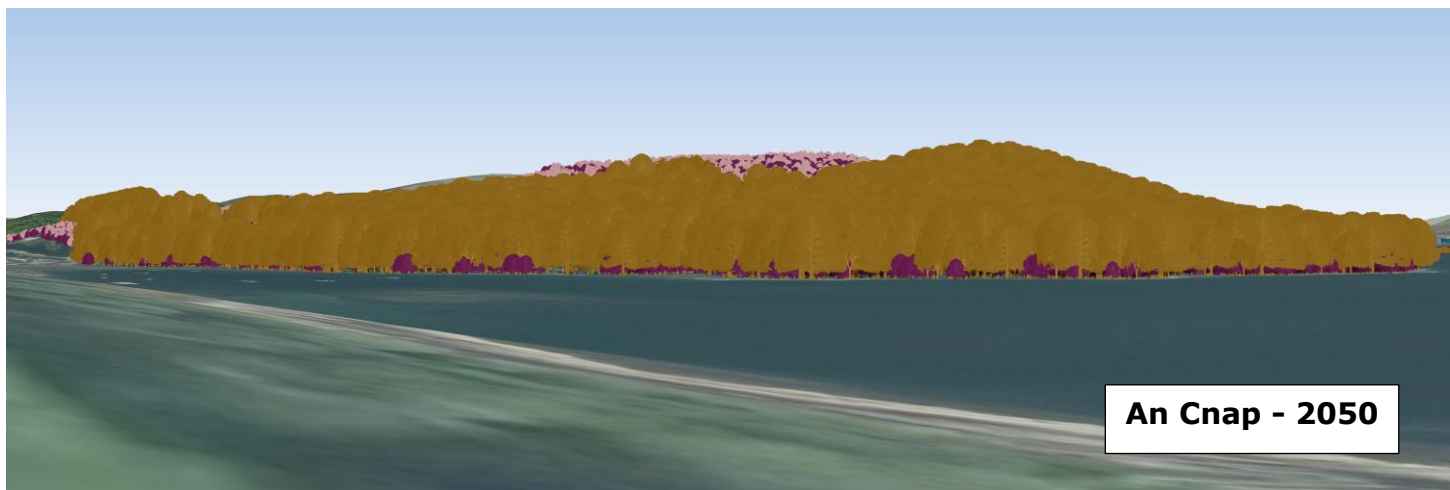

An Cnap - 2018

An Cnap - 2027

An Cnap - 2050

An Cnap

Lochaber
Forest District
View : 1
Grid Ref : NM68796391
Date : 22 May 2018

Visualisation of future habitat and species

Visualisation Year
2018, 2027, 2050