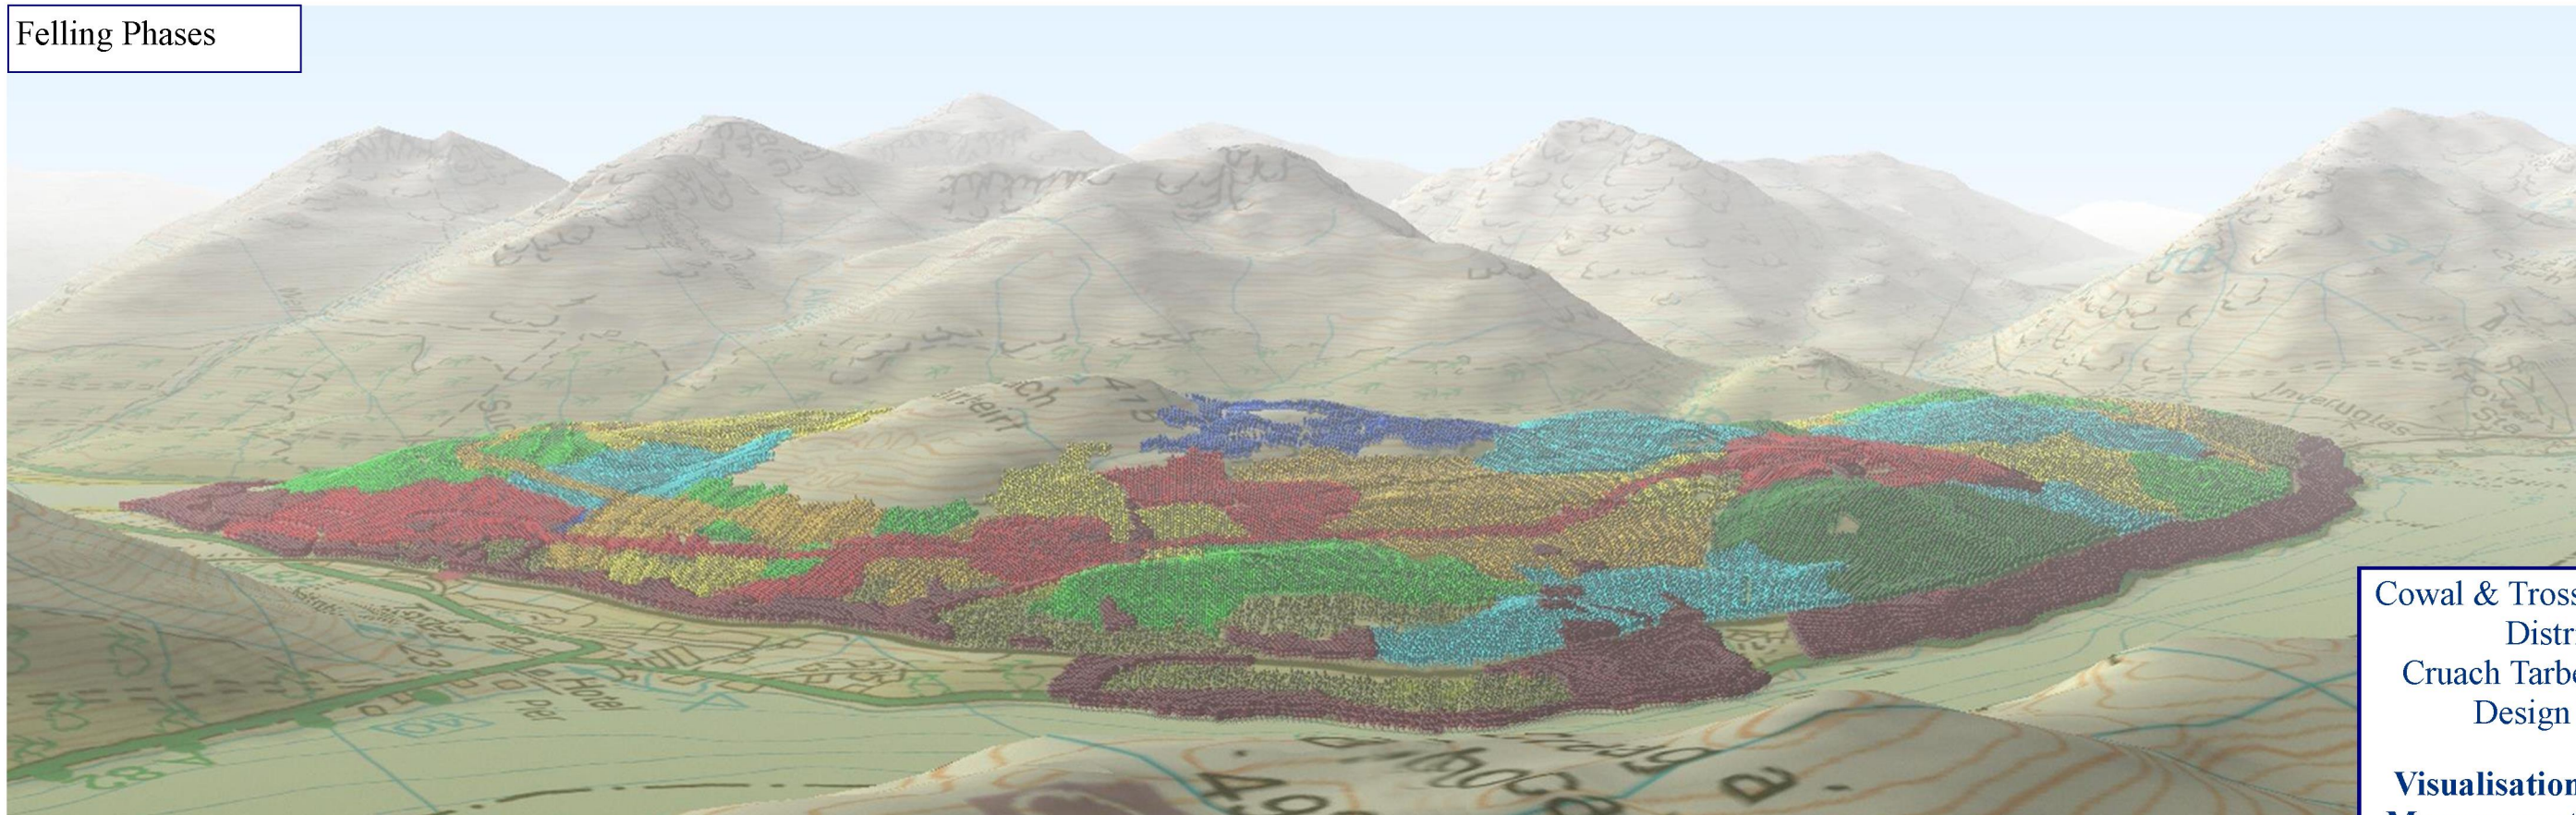

Current View

D7

Felling Phases

Cowal & Trossachs Forest
District
Cruch Tarbeirt Forest
Design Plan

**Visualisation of Forest
Management Proposals**

Viewpoint 4: NN 366 029
Ben Lomond