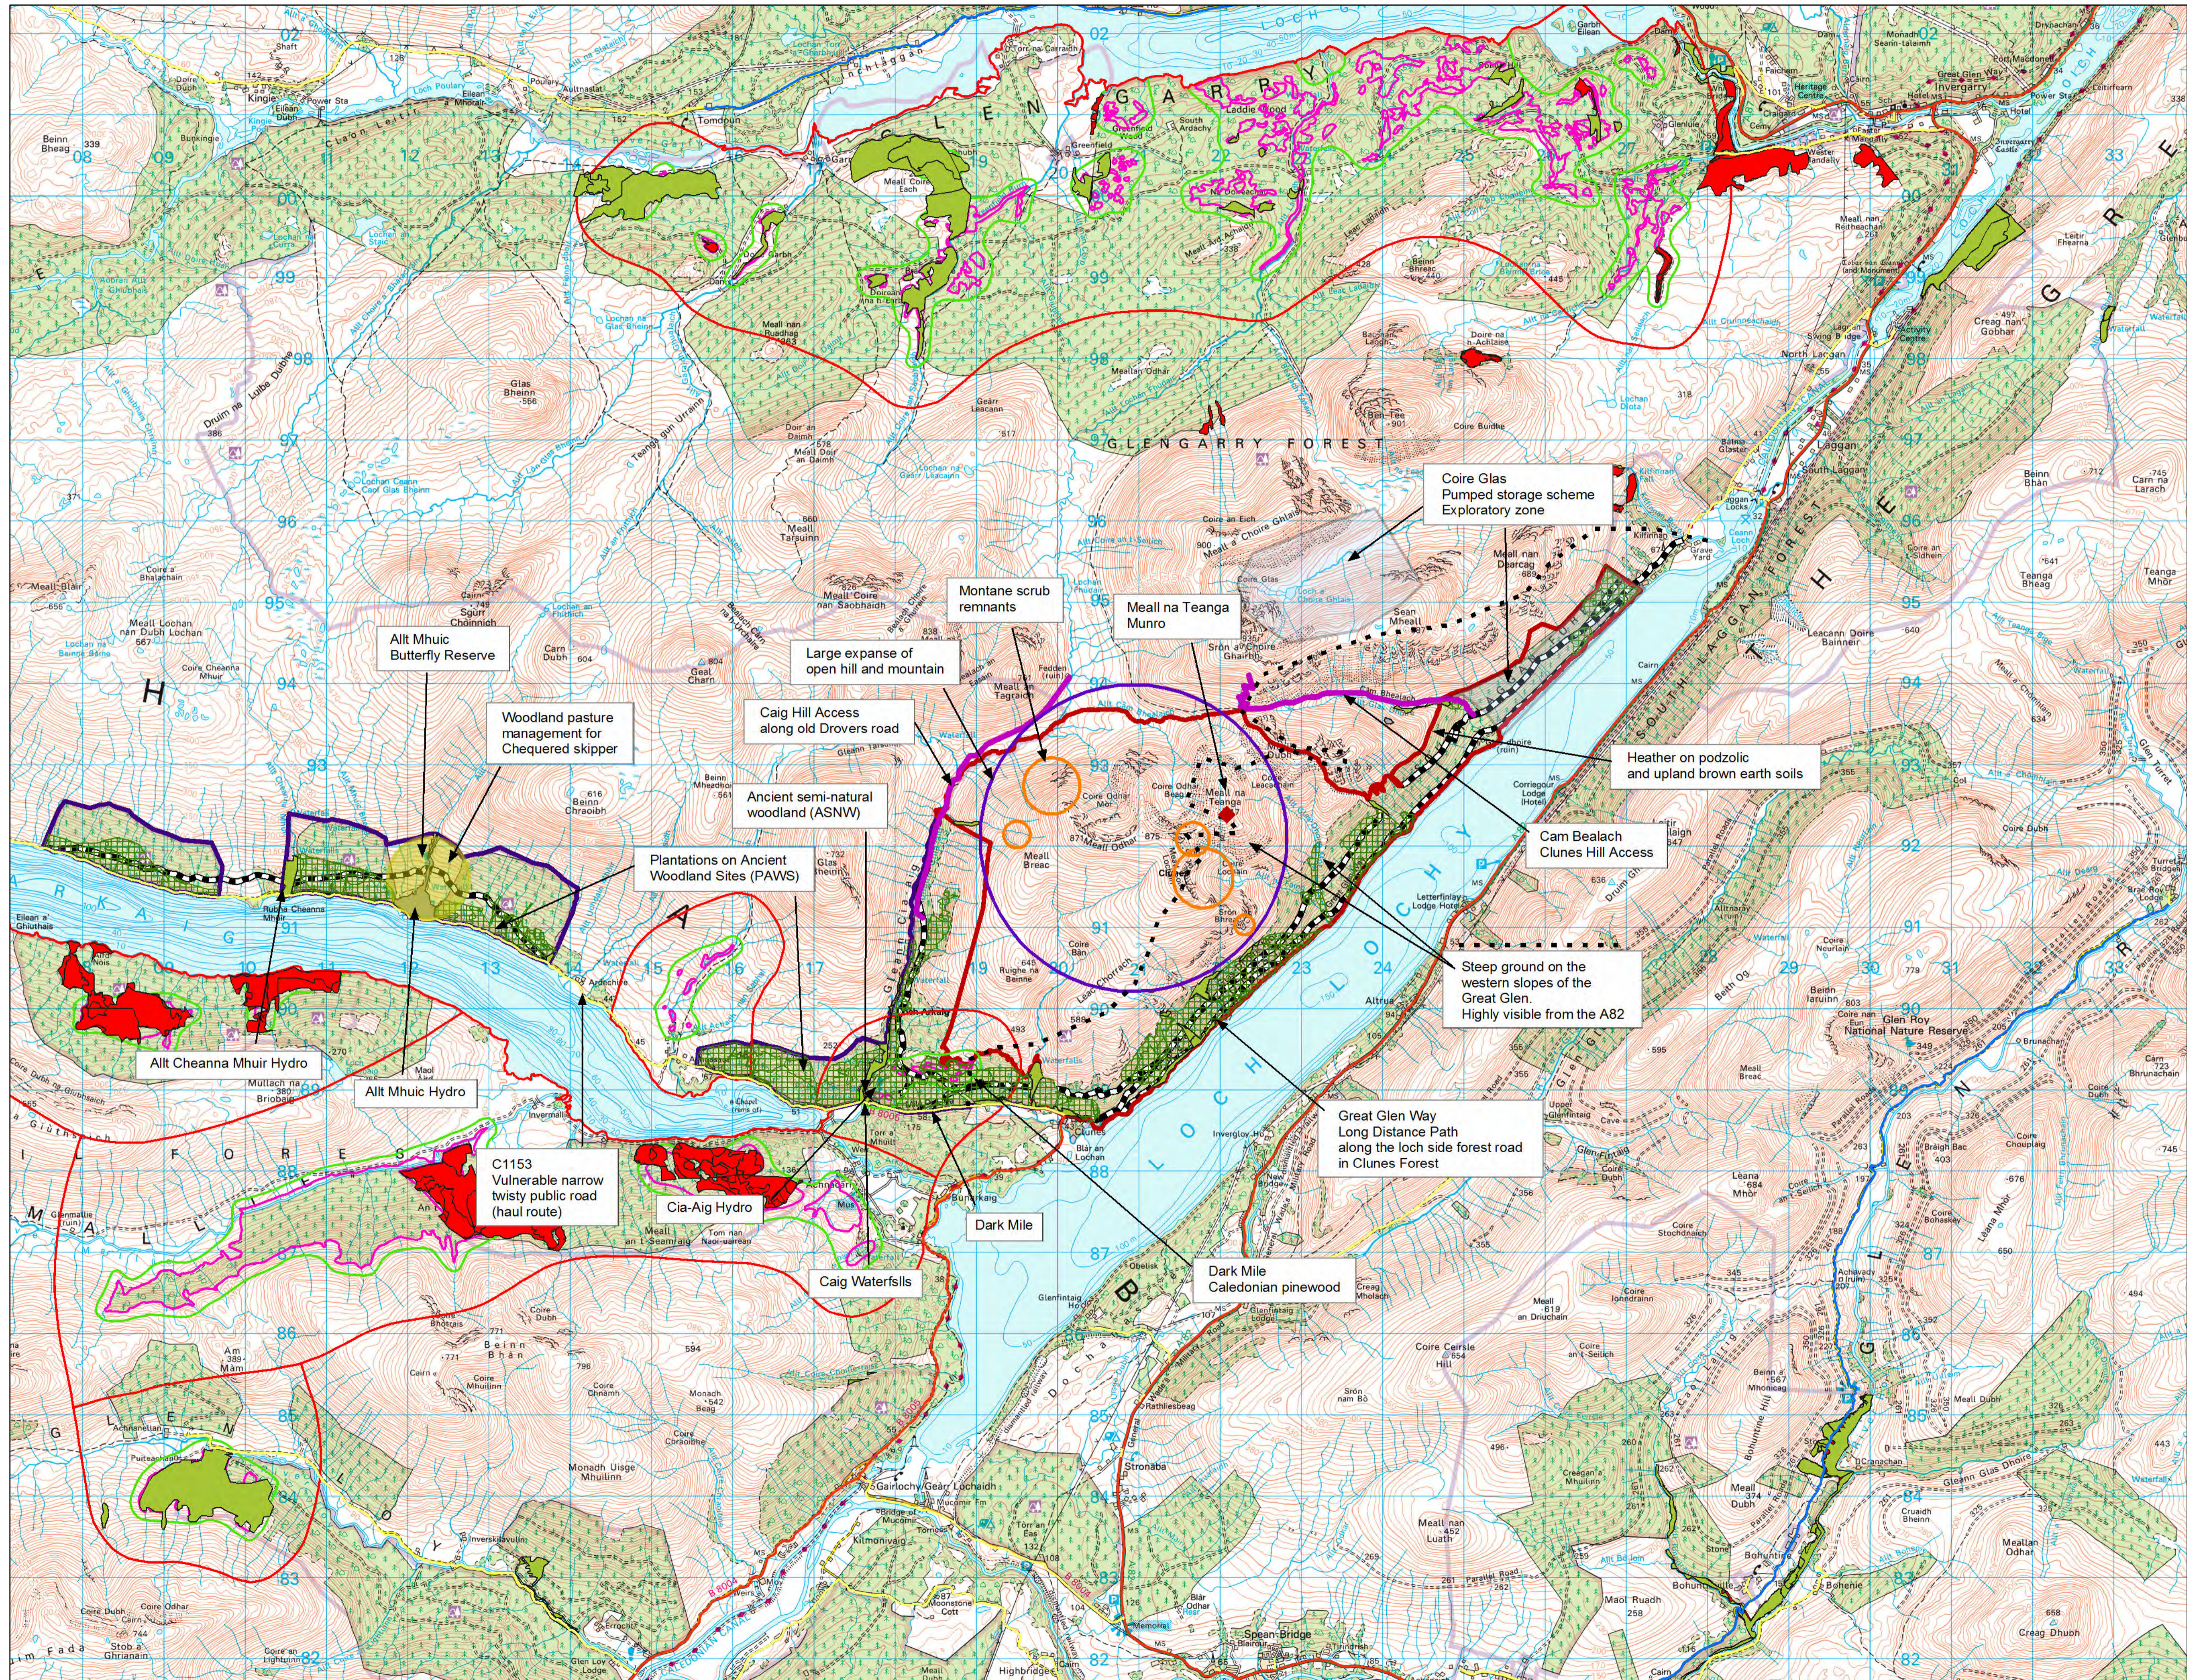

Clunes Arkaig Key Features

Author: Catriona MacIannan

Scale @ A1: 1:40,000

Date: 02/06/2023

Legend

Timber Transport Routes

- Agreed Route
- In Forest Haul Road
- One Way Agreed Route
- Consultation Route
- Restricted Route
- Excluded Route
- Permit Route
- Rec - Linear Assets

ASNW

- Other
- Yes
- No
- PAWS

Caledonian Pinewood Inventory (Scot.)

- Cal Pine Buffer Zone
- Cal Pine Planted Area
- Cal Pine Regeneration Zone
- Caledonian Pinewood

Blocks

- Clunes
- Loch Arkaig

Forest Roads

- Forest Roads
- Watercourses

Reproduced by permission of Ordnance Survey on behalf of HMSO.
 © Crown copyright and database right 2023. All rights reserved.
 Ordnance Survey Licence number 100024925.
 © Getmapping Plc and Bluesky International Limited 2023.