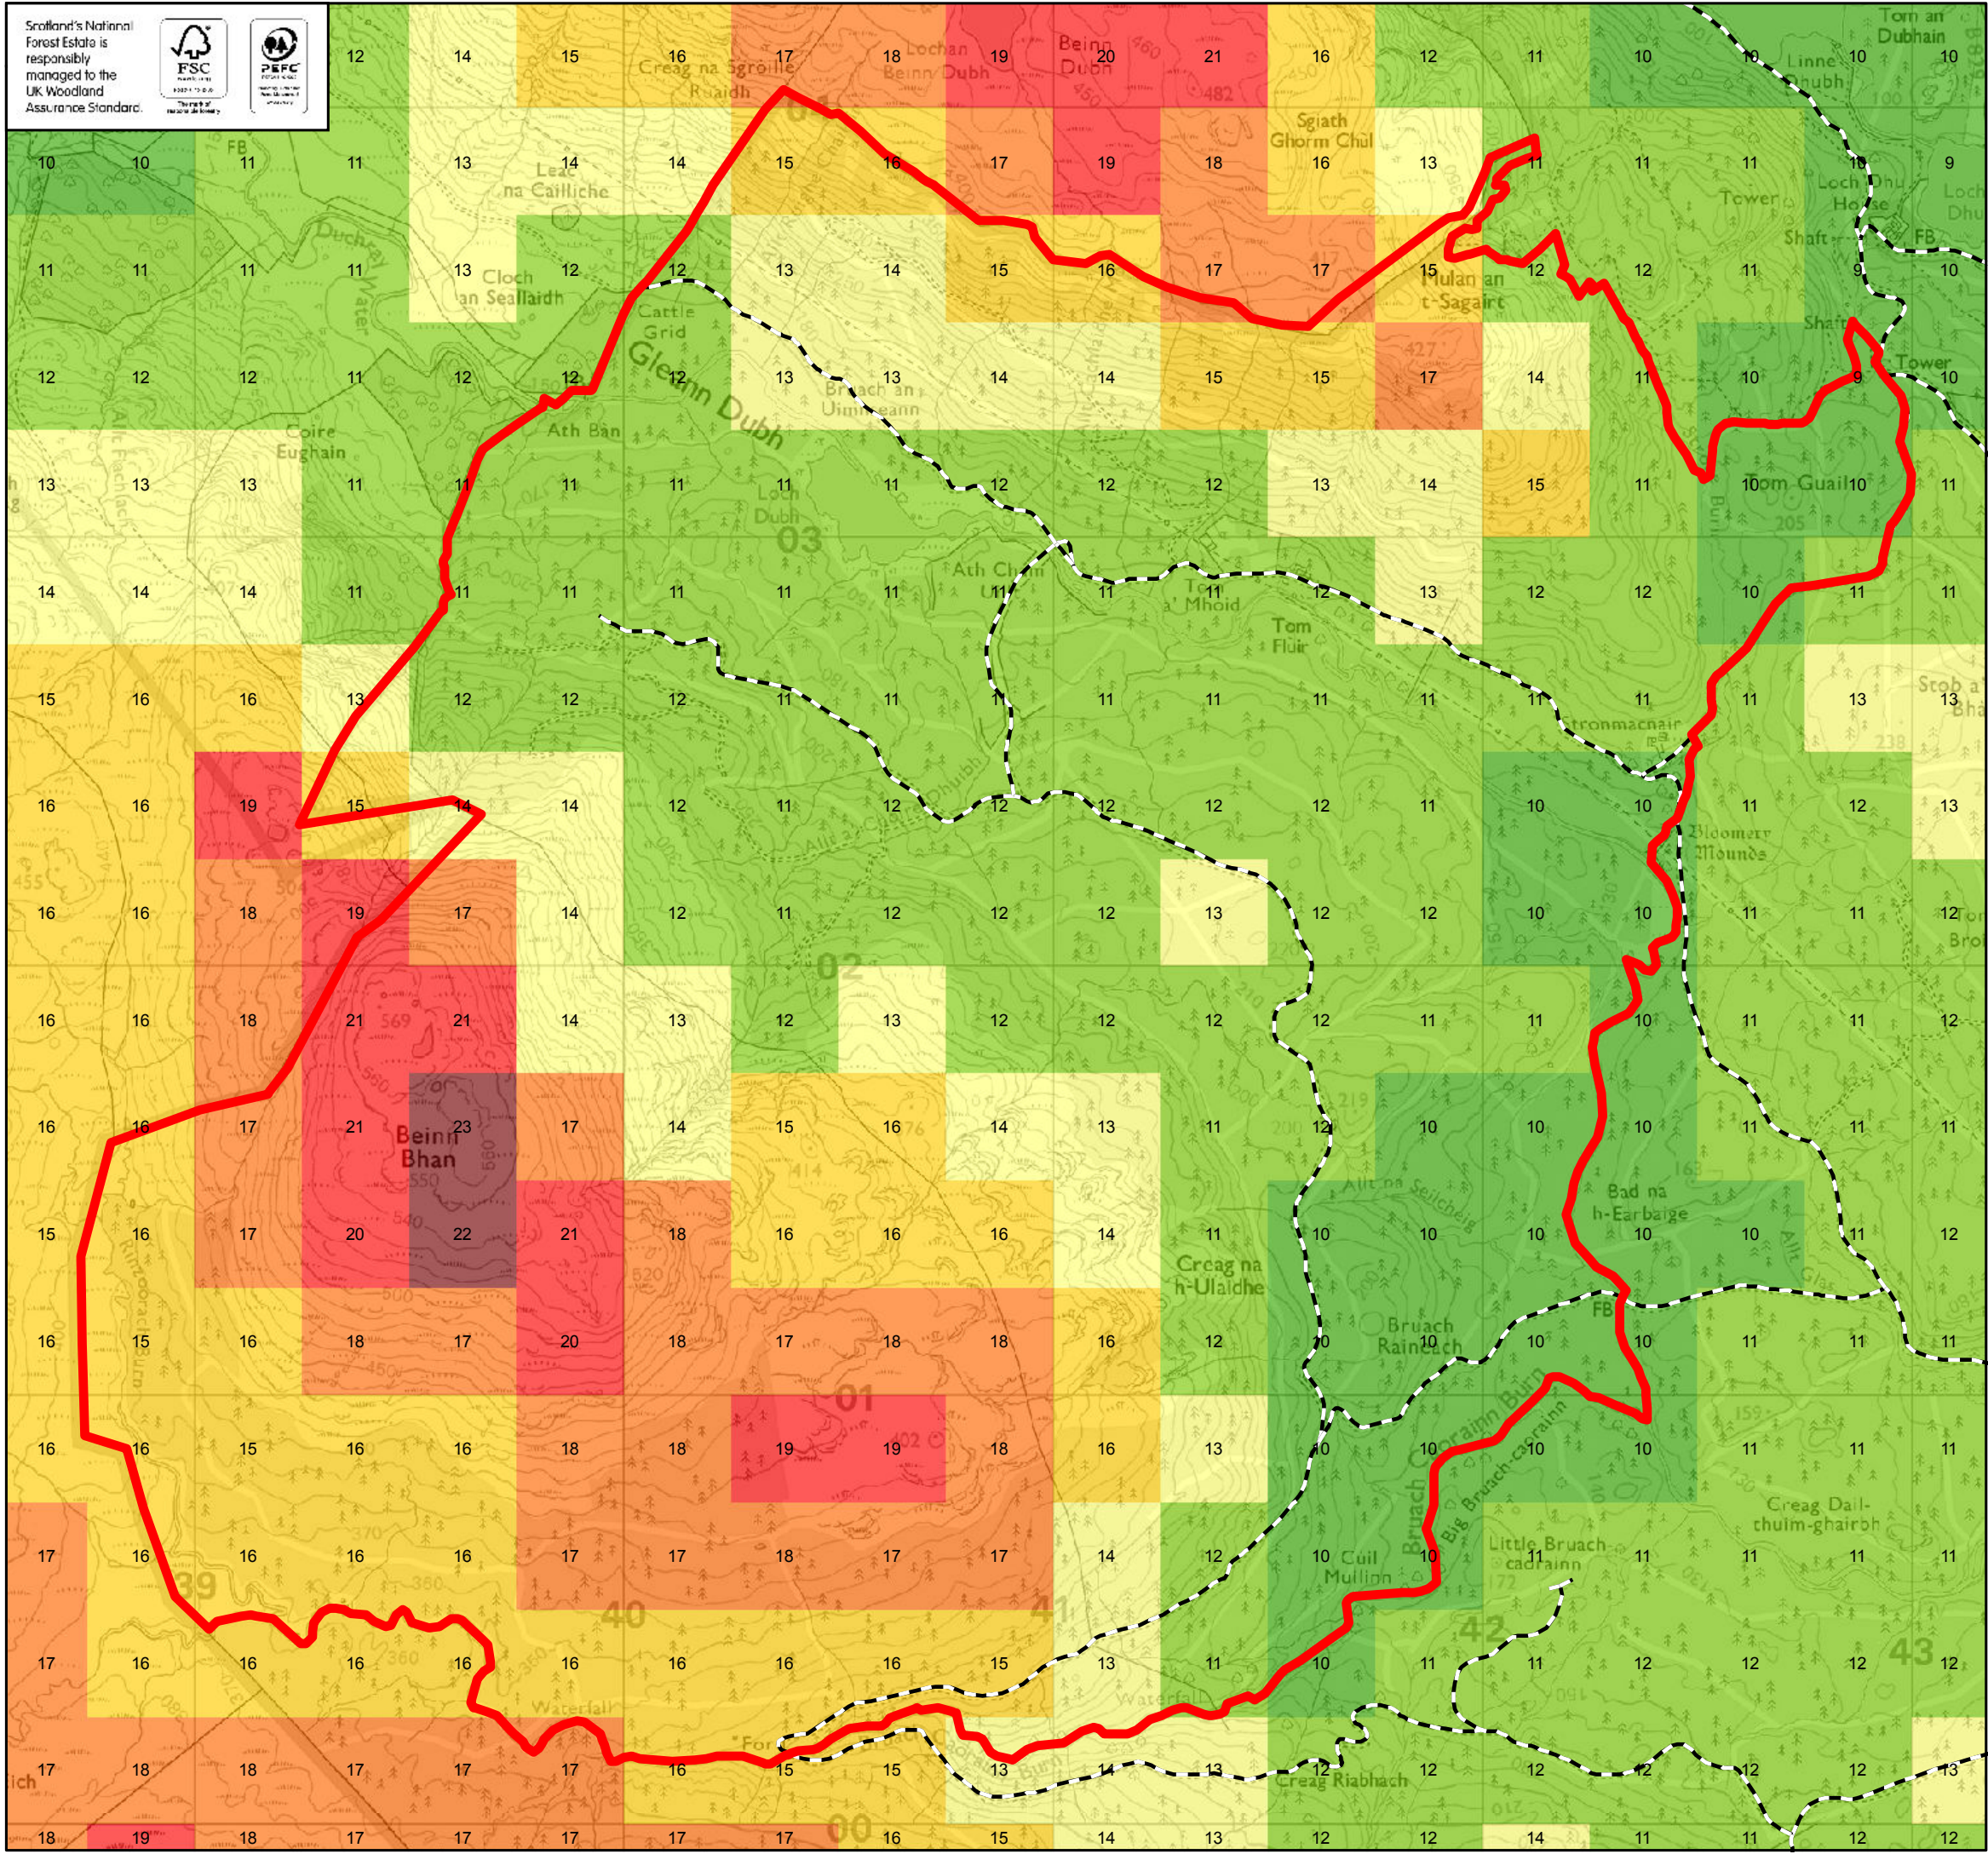

Beinn Bhan

Relative exposure

- very sheltered
- sheltered
- slightly exposed
- moderately exposed
- highly exposed
- severely exposed
- too exposed for forestry
- Land management plan area
- Forest roads

Reproduced by permission of Ordnance Survey on behalf of HMSO. © Crown copyright and database right [2016]. All rights reserved. Ordnance Survey Licence number [100021242]