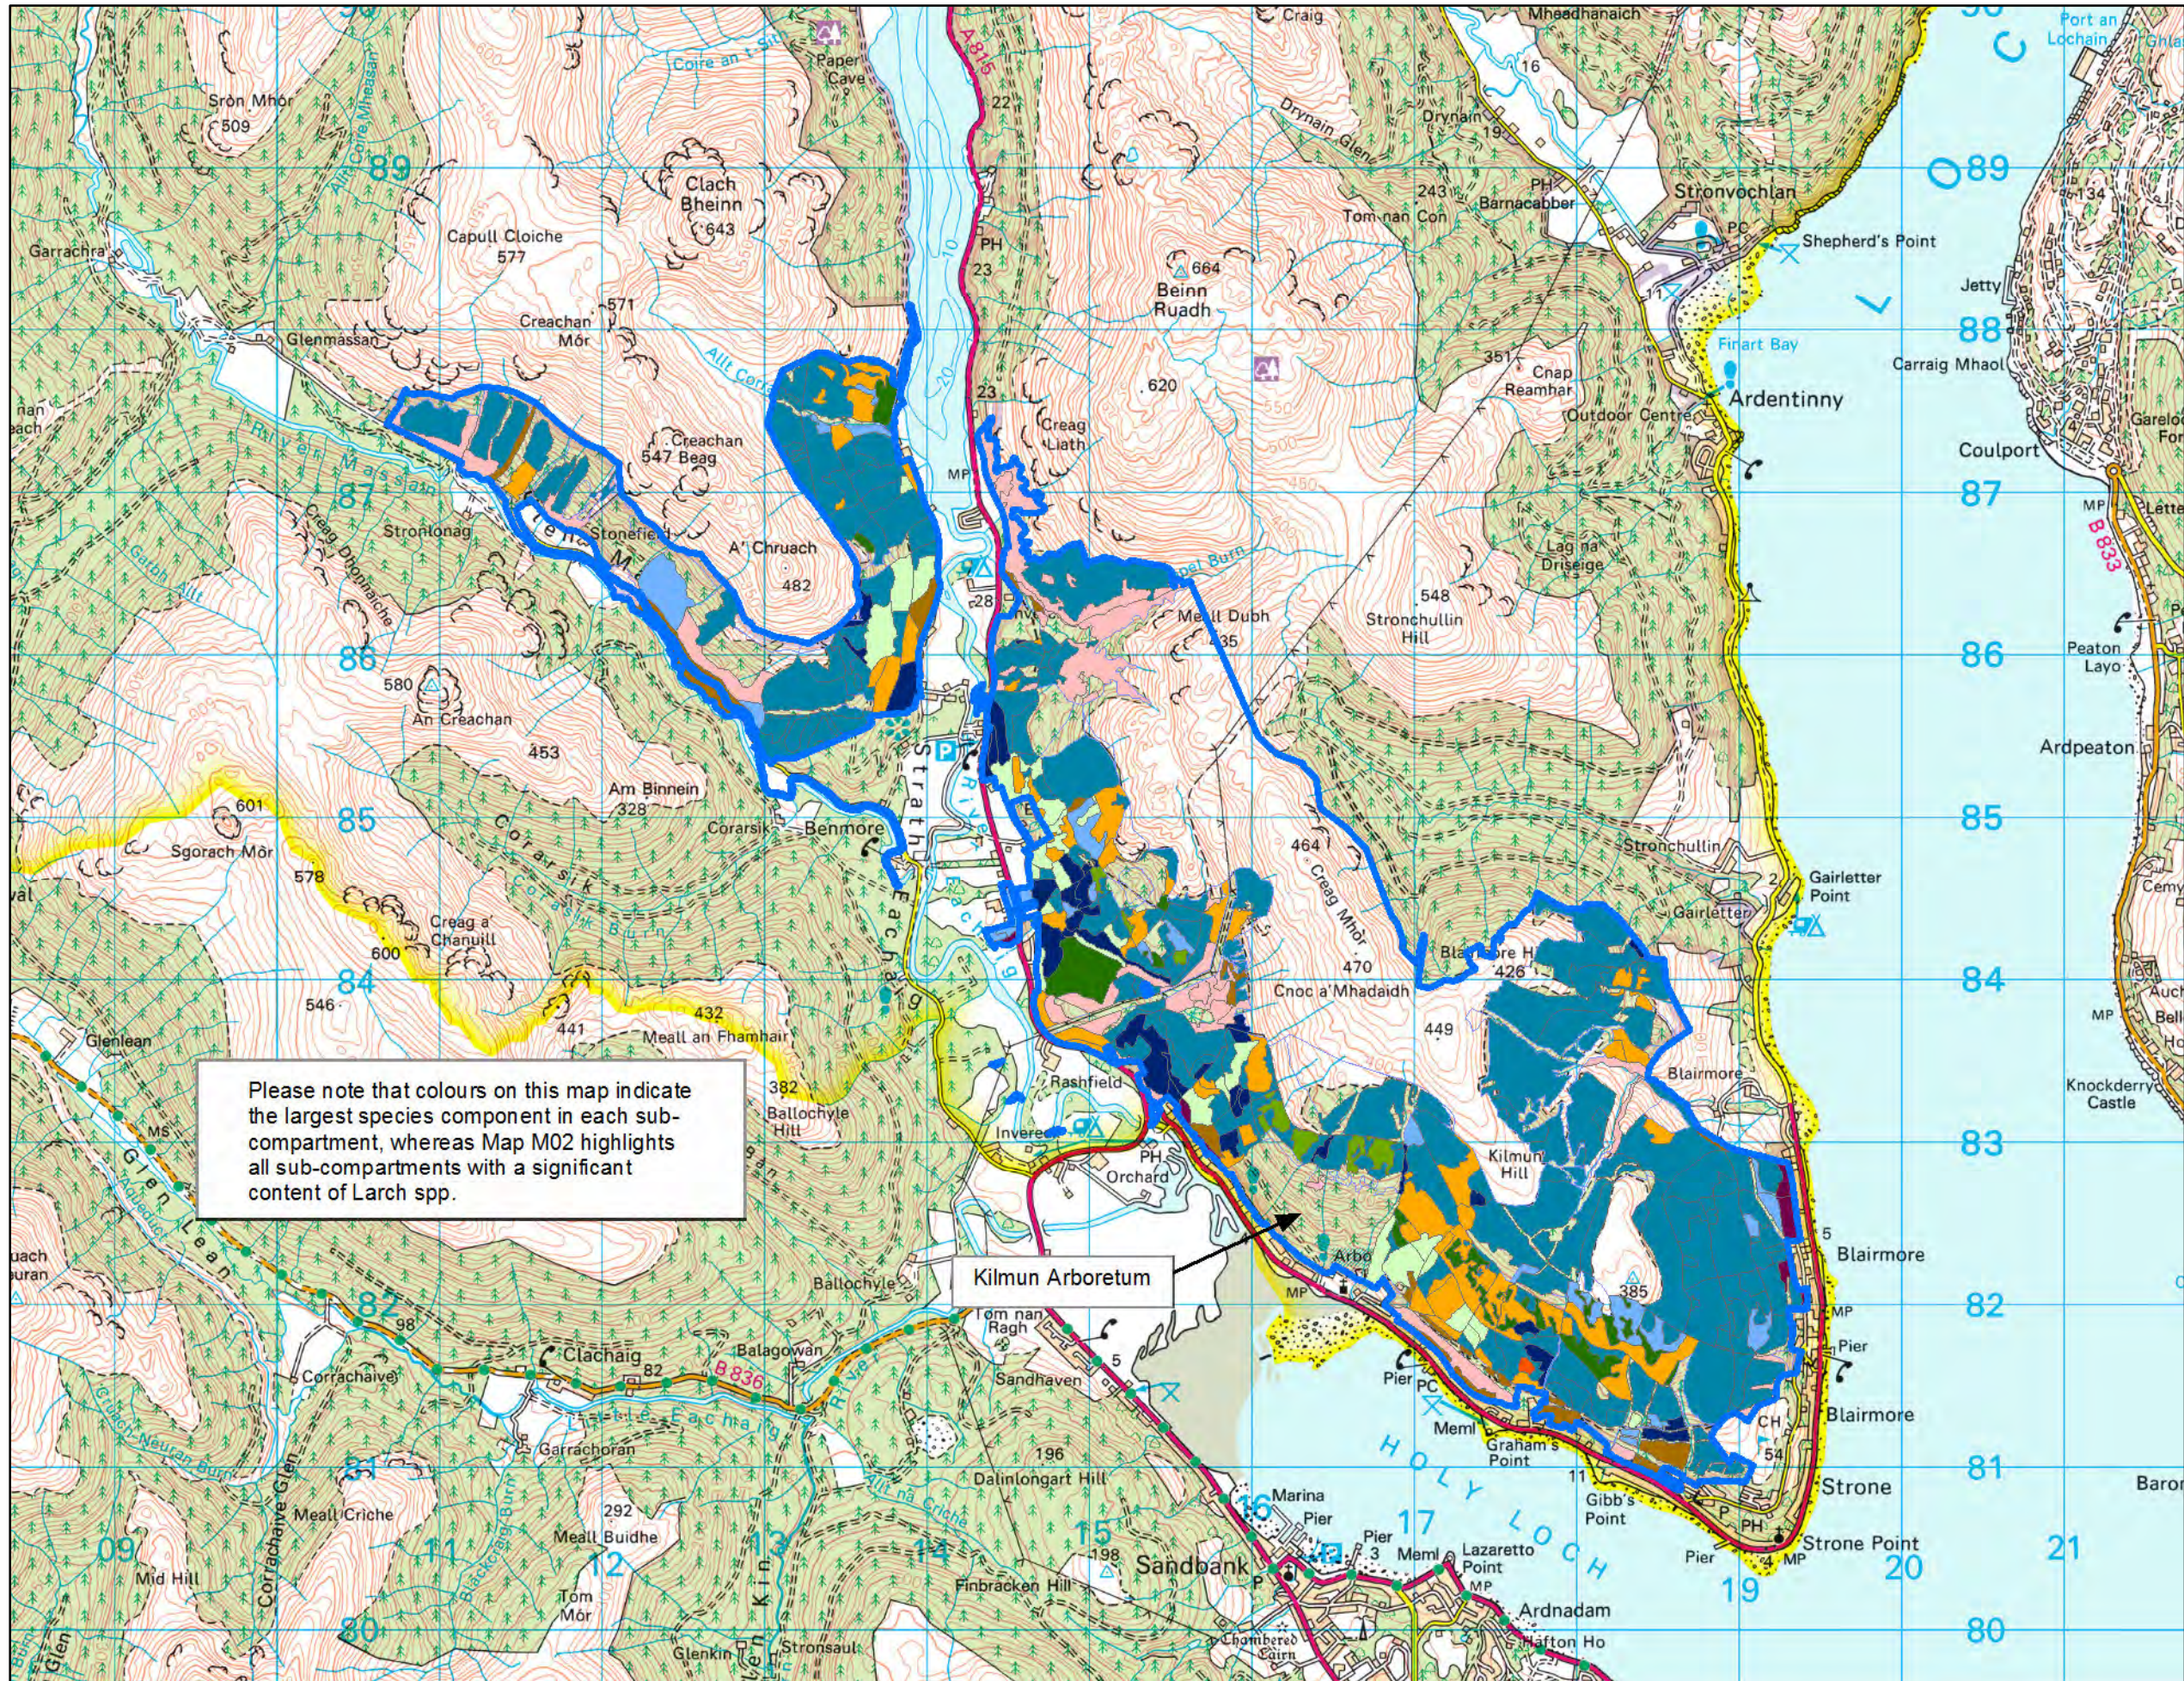

M03 Current Species

Author: Jamie Howie

Scale @ A3: 1:40,000

Date: 27/10/2021

Legend

Land Management Plan Areas

-  Land Management Plan Areas

Sub-compartments (Species)

-  Ash
-  Beech
-  Birch
-  Oak
-  Other Broadleaves
-  Other Conifers
-  Douglas Fir
-  Larch
-  Lodgepole Pine
-  Norway Spruce
-  Scots Pine
-  Sitka Spruce
-  No Species

Please note that colours on this map indicate the largest species component in each sub-compartment, whereas Map M02 highlights all sub-compartments with a significant content of Larch spp.