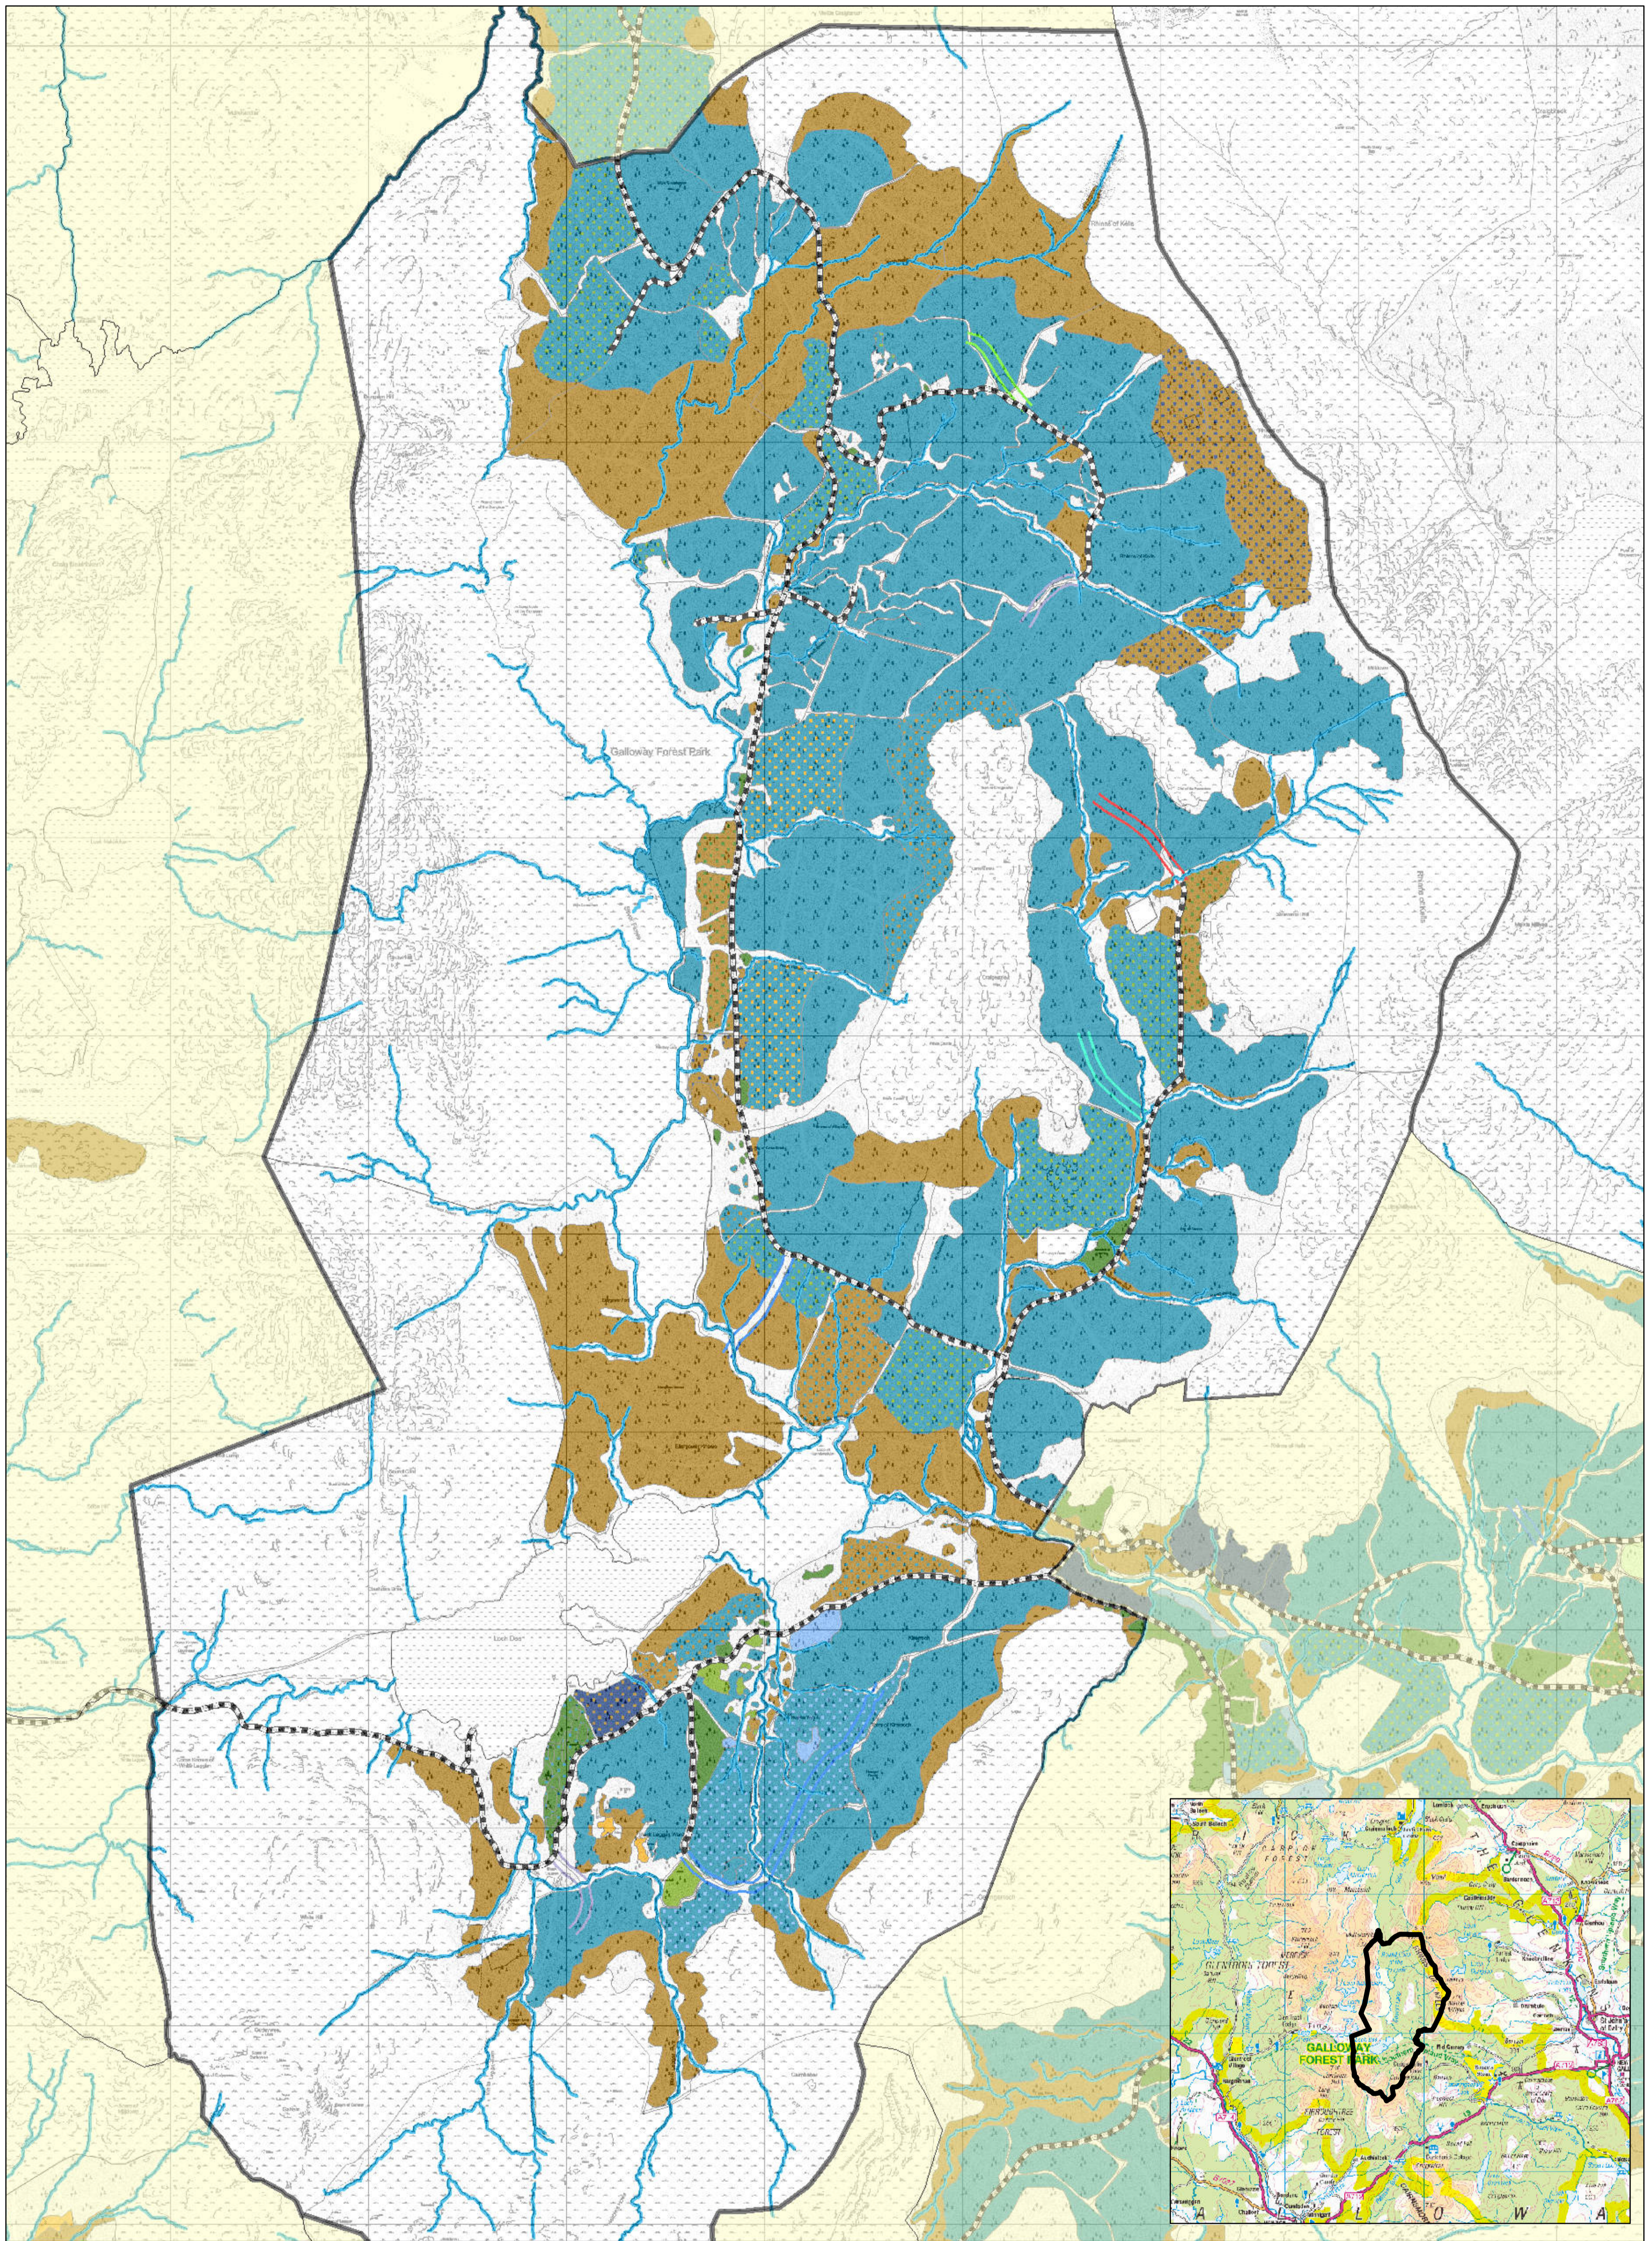

## Legend

-  forest road
-  watercourse
- PLANNED YEAR**
-  Prior to current year
-  2016/17
-  2017/18
-  2018/19
-  2019/20
-  2020/21
-  2021/22
-  2022/23
-  2023/24
-  2024/25
-  2025/26 or later
-  Sustrans route

## Restock

-  Broadleave
-  Broadleave/Conifer
-  Broadleave/Douglas Fir
-  Broadleave/Larch
-  Broadleave/Lodgepole Pine
-  Broadleave/Norway Spruce
-  Broadleave/Scots Pine
-  Broadleave/Sitka Spruce
-  Conifer
-  Conifer/Broadleave
-  Conifer/Douglas Fir
-  Conifer/Larch
-  Conifer/Lodgepole Pine
-  Conifer/Norway Spruce
-  Conifer/Scots Pine
-  Conifer/Sitka Spruce
-  Douglas Fir
-  Douglas Fir/Broadleave
-  Douglas Fir/Norway Spruce
-  Douglas Fir/Scots Pine
-  Douglas fir/Sitka Spruce
-  Larch
-  Larch/Sitka Spruce
-  Lodgepole Pine
-  Lodgepole Pine/Conifer
-  Lodgepole Pine/Sitka Spruce
-  Norway Spruce
-  Norway Spruce/Ash
-  Norway Spruce/Birch
-  Norway Spruce/Conifer
-  Norway Spruce/Douglas Fir
-  Norway Spruce/Larch
-  Norway Spruce/Lodgepole Pine
-  Norway Spruce/Scots Pine
-  Norway Spruce/Sitka Spruce
-  Open
-  Scots Pine
-  Scots Pine/Broadleave
-  Scots Pine/Conifer
-  Scots Pine/Douglas Fir
-  Scots Pine/Larch
-  Scots Pine/Lodgepole Pine
-  Scots Pine/Norway Spruce
-  Scots Pine/Sitka Spruce
-  Sitka Spruce
-  Sitka Spruce/Broadleave
-  Sitka Spruce/Conifer
-  Sitka Spruce/Douglas Fir
-  Sitka Spruce/Larch
-  Sitka Spruce/Lodgepole Pine
-  Sitka Spruce/Norway Spruce
-  Sitka Spruce/Scots Pine

#### Backhill o' Bush

#### Map 3: Habitat and Species Map

Scale: 1:17,500

Date: January 2017