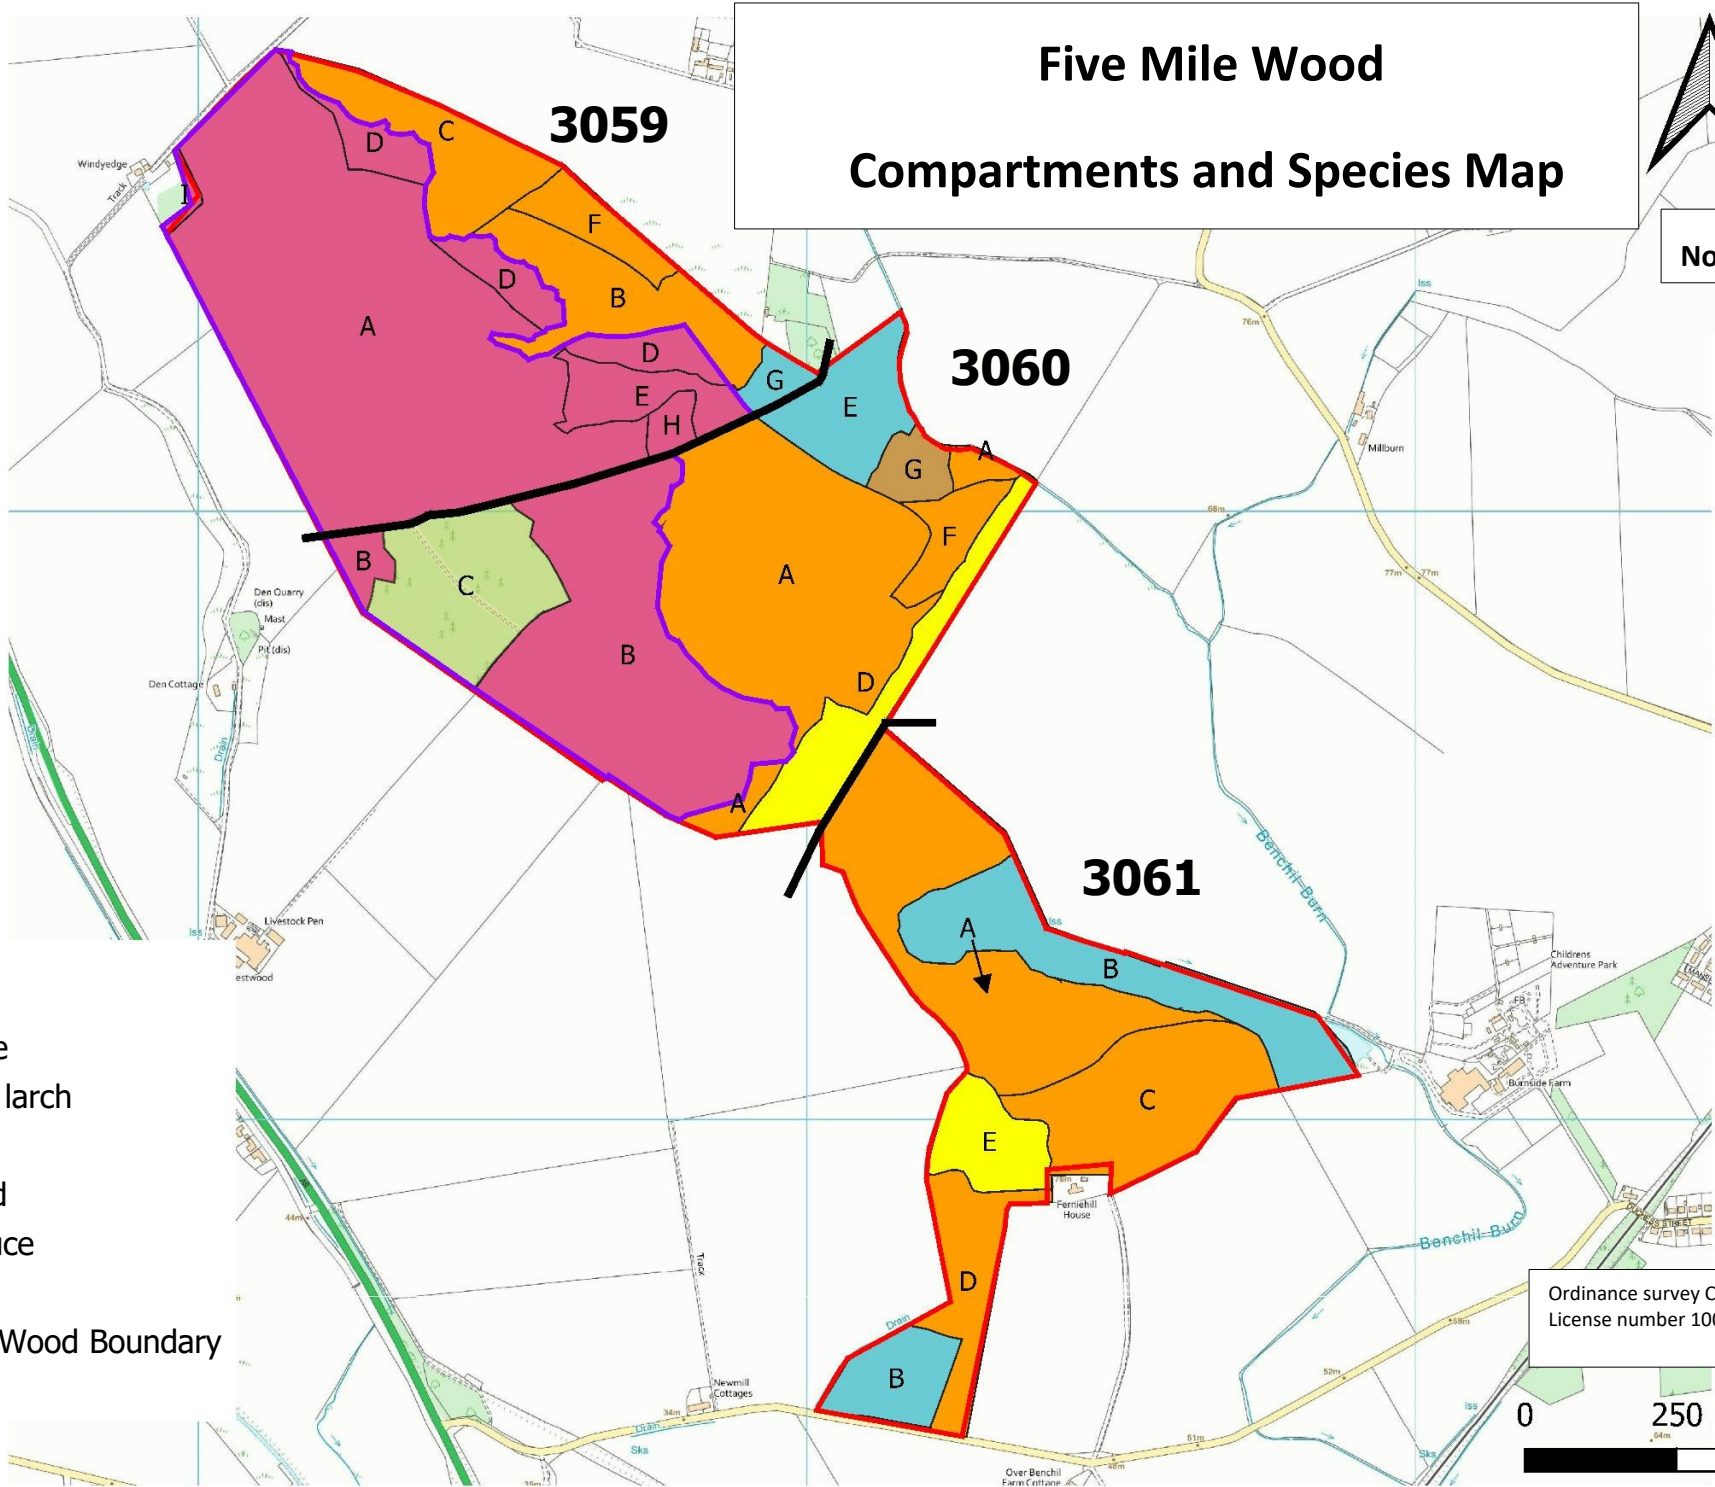

Five Mile Wood Compartments and Species Map

- Key**
- Scots pine
 - Japanese larch
 - Felled
 - Unplanted
 - Sitka spruce
 - Birch
 - Five Mile Wood Boundary
 - Gap Site

Ordnance survey Crown copyright
License number 100022432 (2022)

0 250 500 m