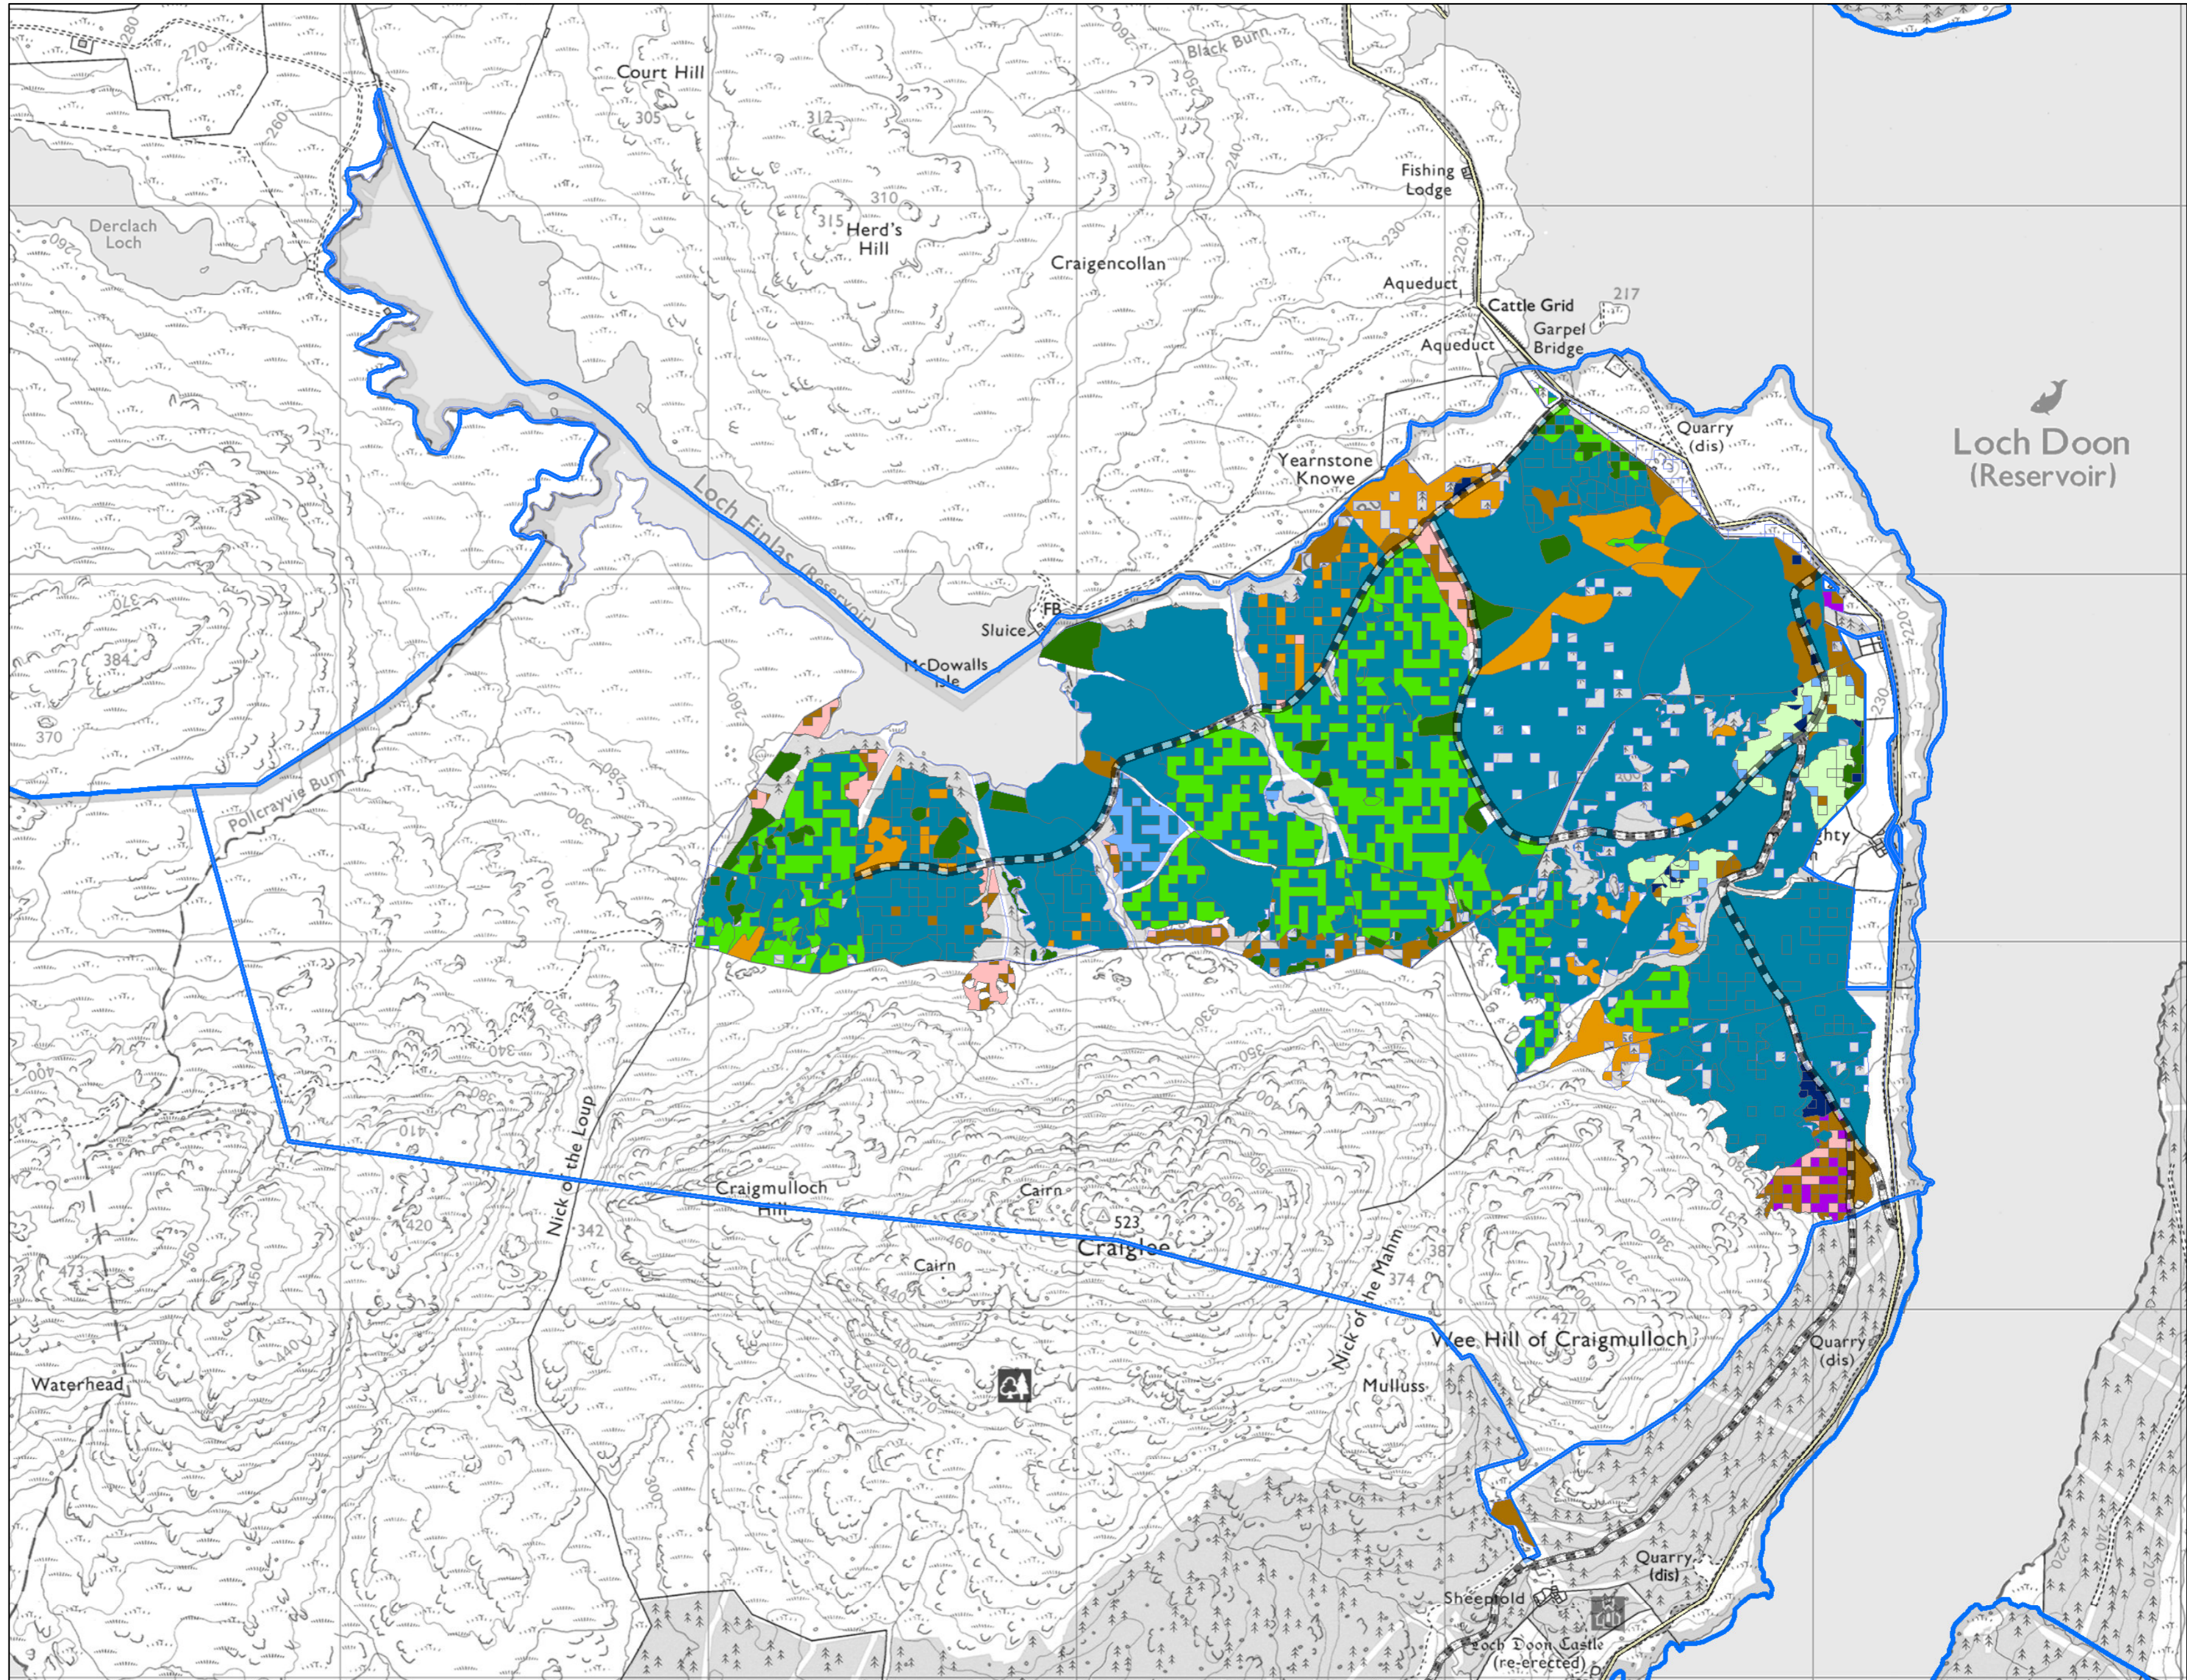

Finlas Land Management Plan

Map 8: Current Species Composition

Author: Catriona Hawthorn

Scale @ A2: 1:12,500

Date: 21/12/2023

Species

- Ash
- Beech
- Birch
- Douglas Fir
- Larch
- Lodgepole Pine
- Norway Spruce
- Oak
- Native Mixed/Other Broadleaves
- Other/Mixed Broadleaves
- Other/Mixed Conifers
- Scots Pine
- Sitka Spruce

0 0.075 0.15 0.3 0.45 0.6 km

Reproduced by permission of Ordnance Survey on behalf of HMSO. © Crown copyright and database right 2023. All rights reserved. Ordnance Survey Licence number 10024925. © Bluesky International Ltd and Getmapping Plc 2023.

Scotland's national forests and land are responsibly managed to the UK Woodland Assurance Standard.

Loch Doon (Reservoir)