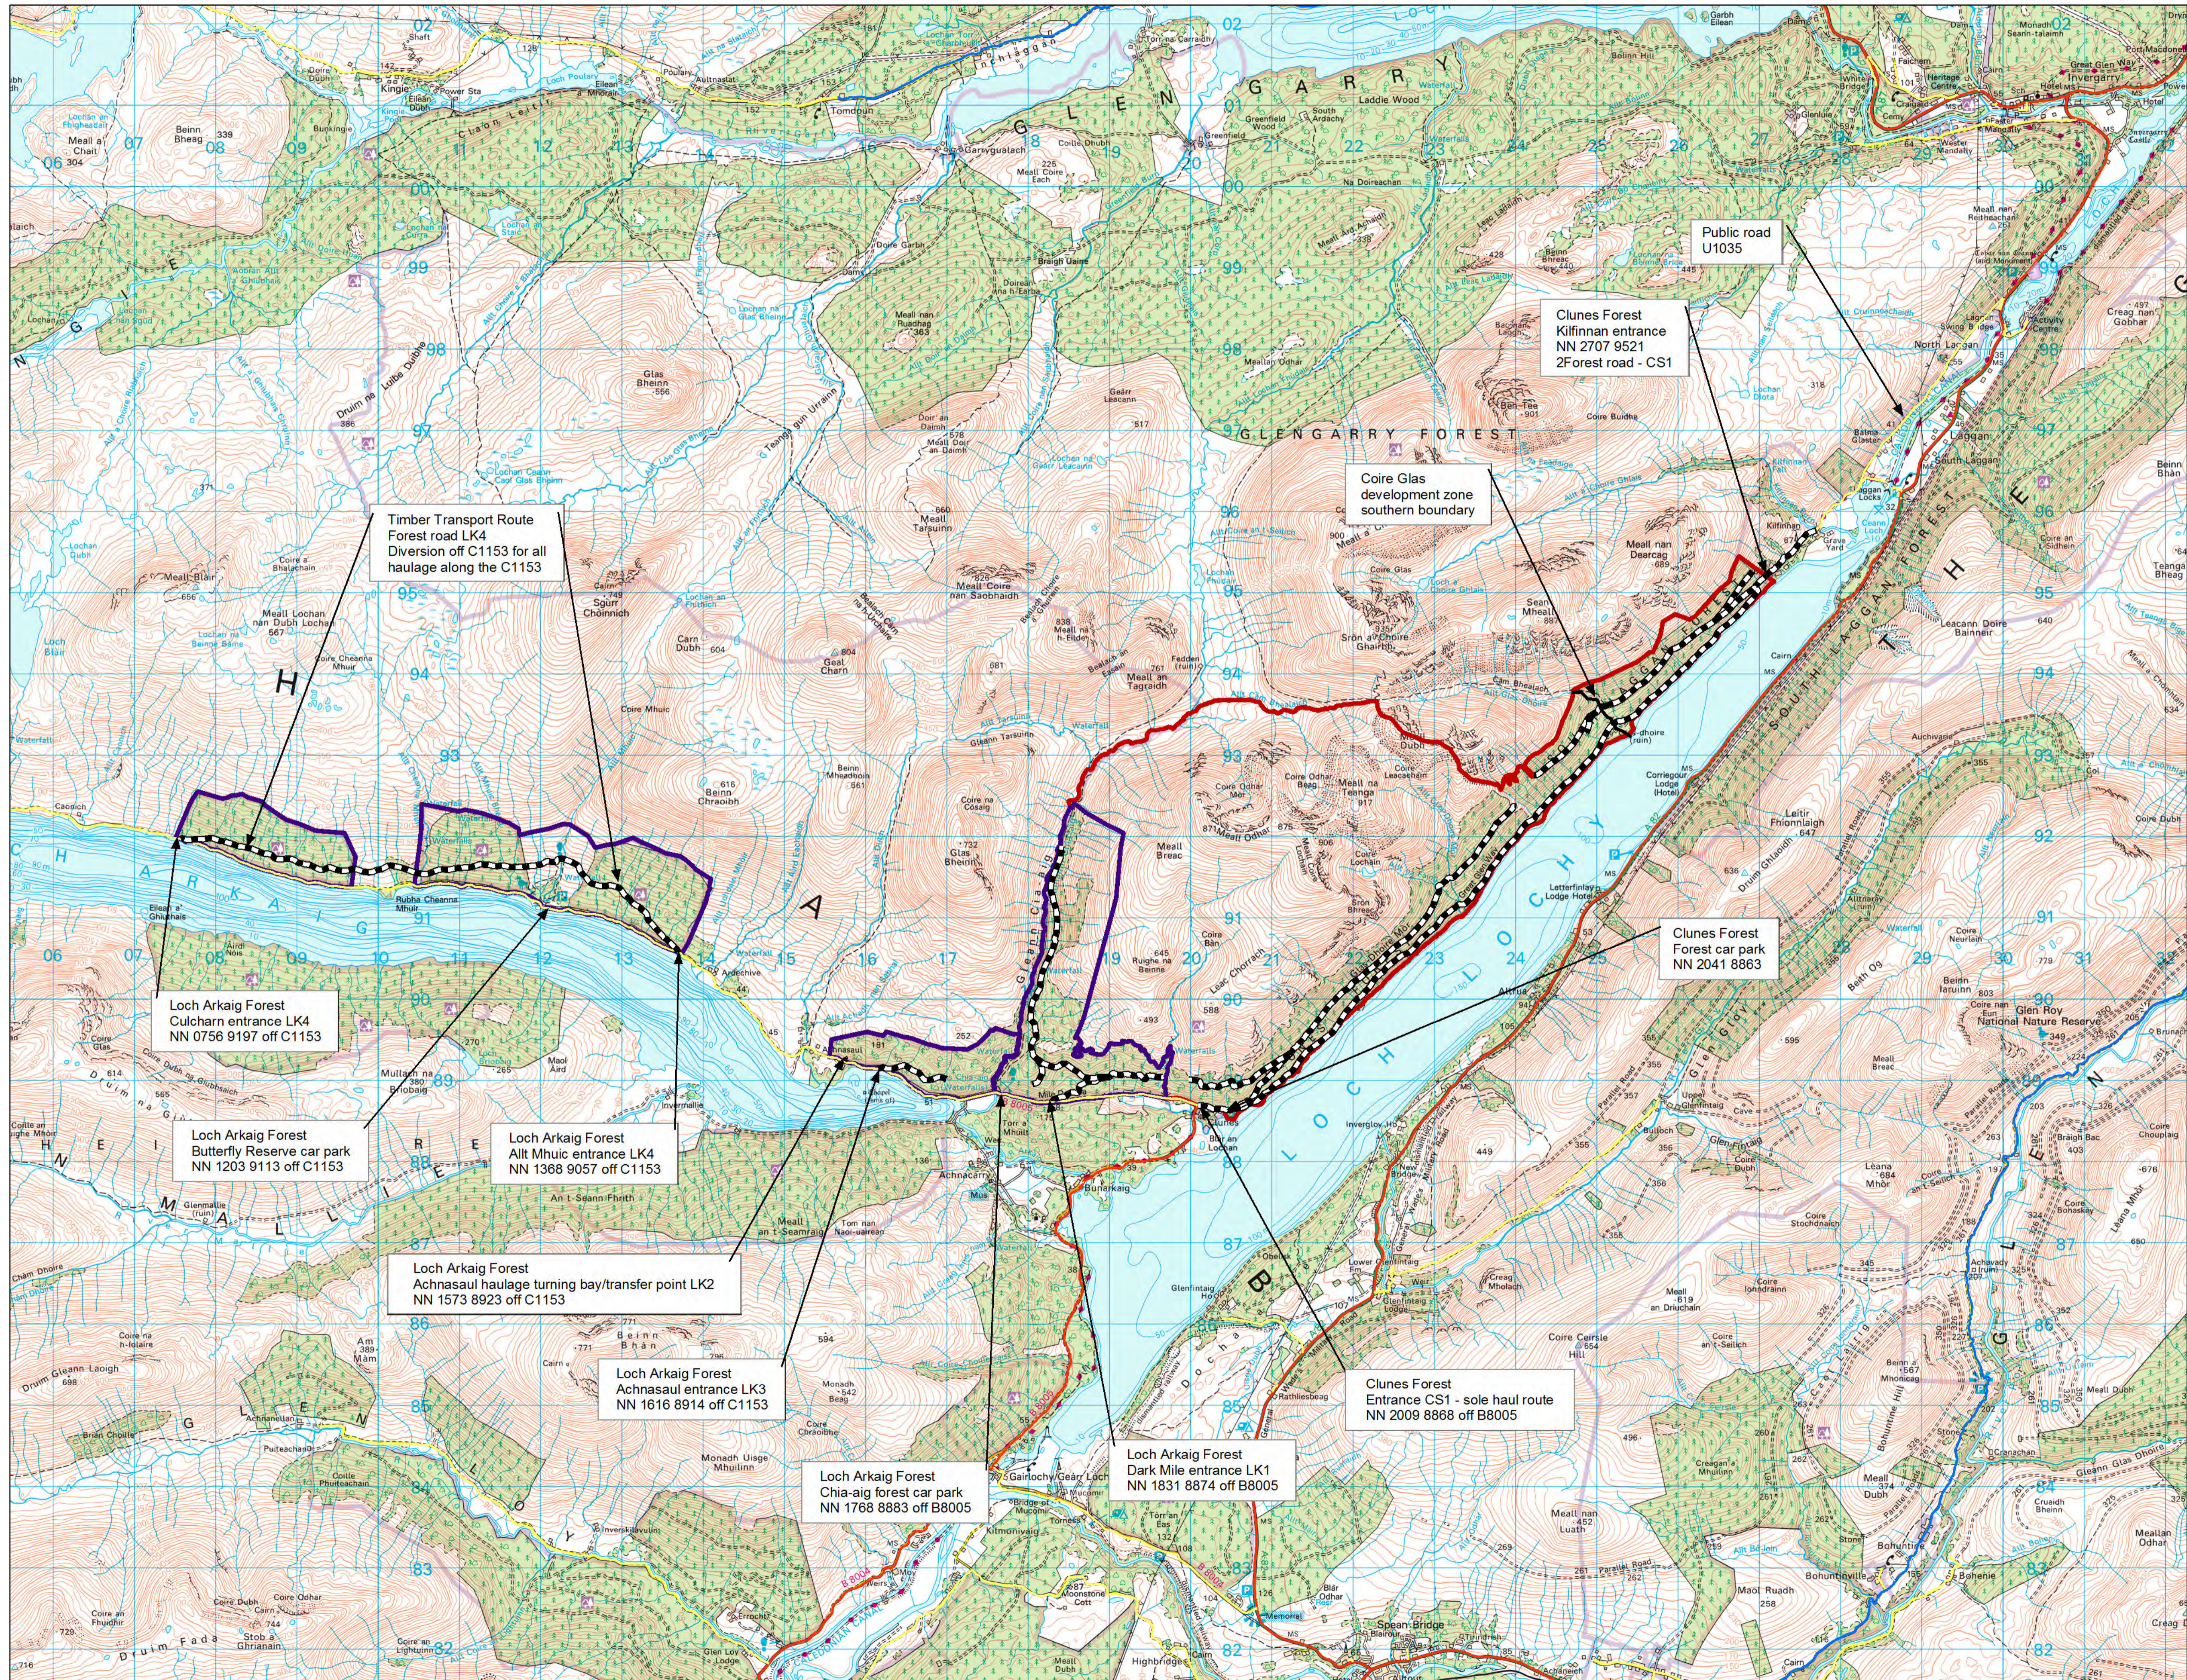

Clunes and Loch Arkaig

Author: Catriona MacIannan

Scale @ A1: 1:40,000

Date: 13/05/2024

Legend

- Forest Roads**
 - Forest Roads
- Rec - Car Parks**
 - Rec - Car Parks
- Timber Transport Routes**
 - Agreed Route
 - In Forest Haul Road
 - One Way Agreed Route
 - Consultation Route
 - Restricted Route
 - Severely Restricted Route
 - Excluded Route
 - Permit Route
- Blocks**
 - Clunes
 - Loch Arkaig
- Forest Roads**
 - Forest Roads

Reproduced by permission of Ordnance Survey on behalf of HMSO.
 © Crown copyright and database right 2024. All rights reserved.
 Ordnance Survey Licence number 100024925.
 © Getmapping Plc and Bluesky International Limited 2024.