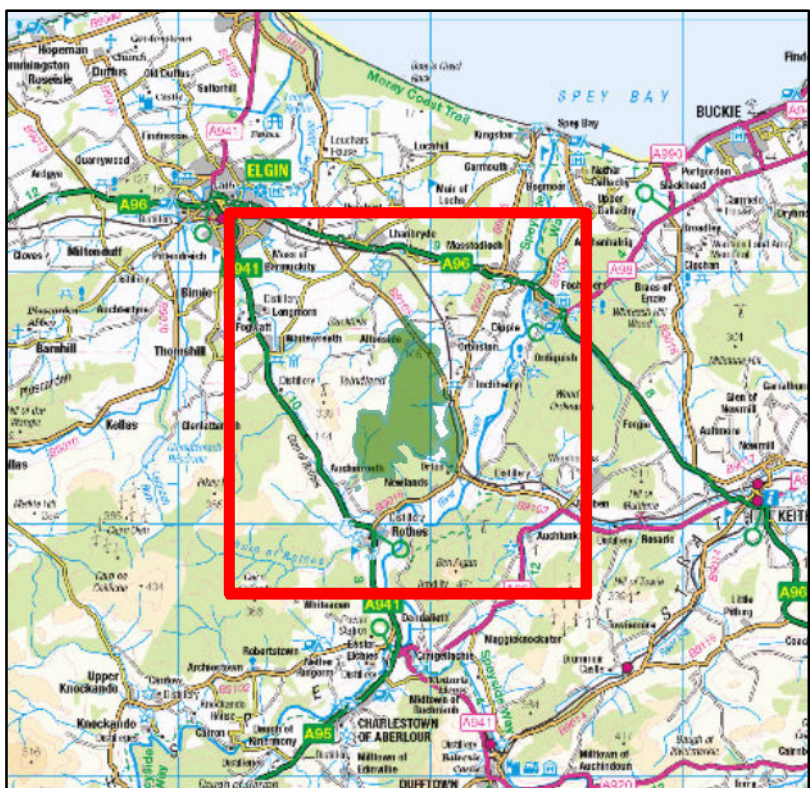

© Crown Copyright and database right 2023.  
 Ordnance Survey Licence number 100021242.  
 © Getmapping Plc and Bluesky International Limited 2023.

### Legend

Teindland LMP Area

### Teindland LMP 2023

Map 1: Location

Scale @ A3: 1:50,000

Date: April 2023

Scotland's National Forest Estate is responsibly managed to the UK Woodland Assurance Standard.