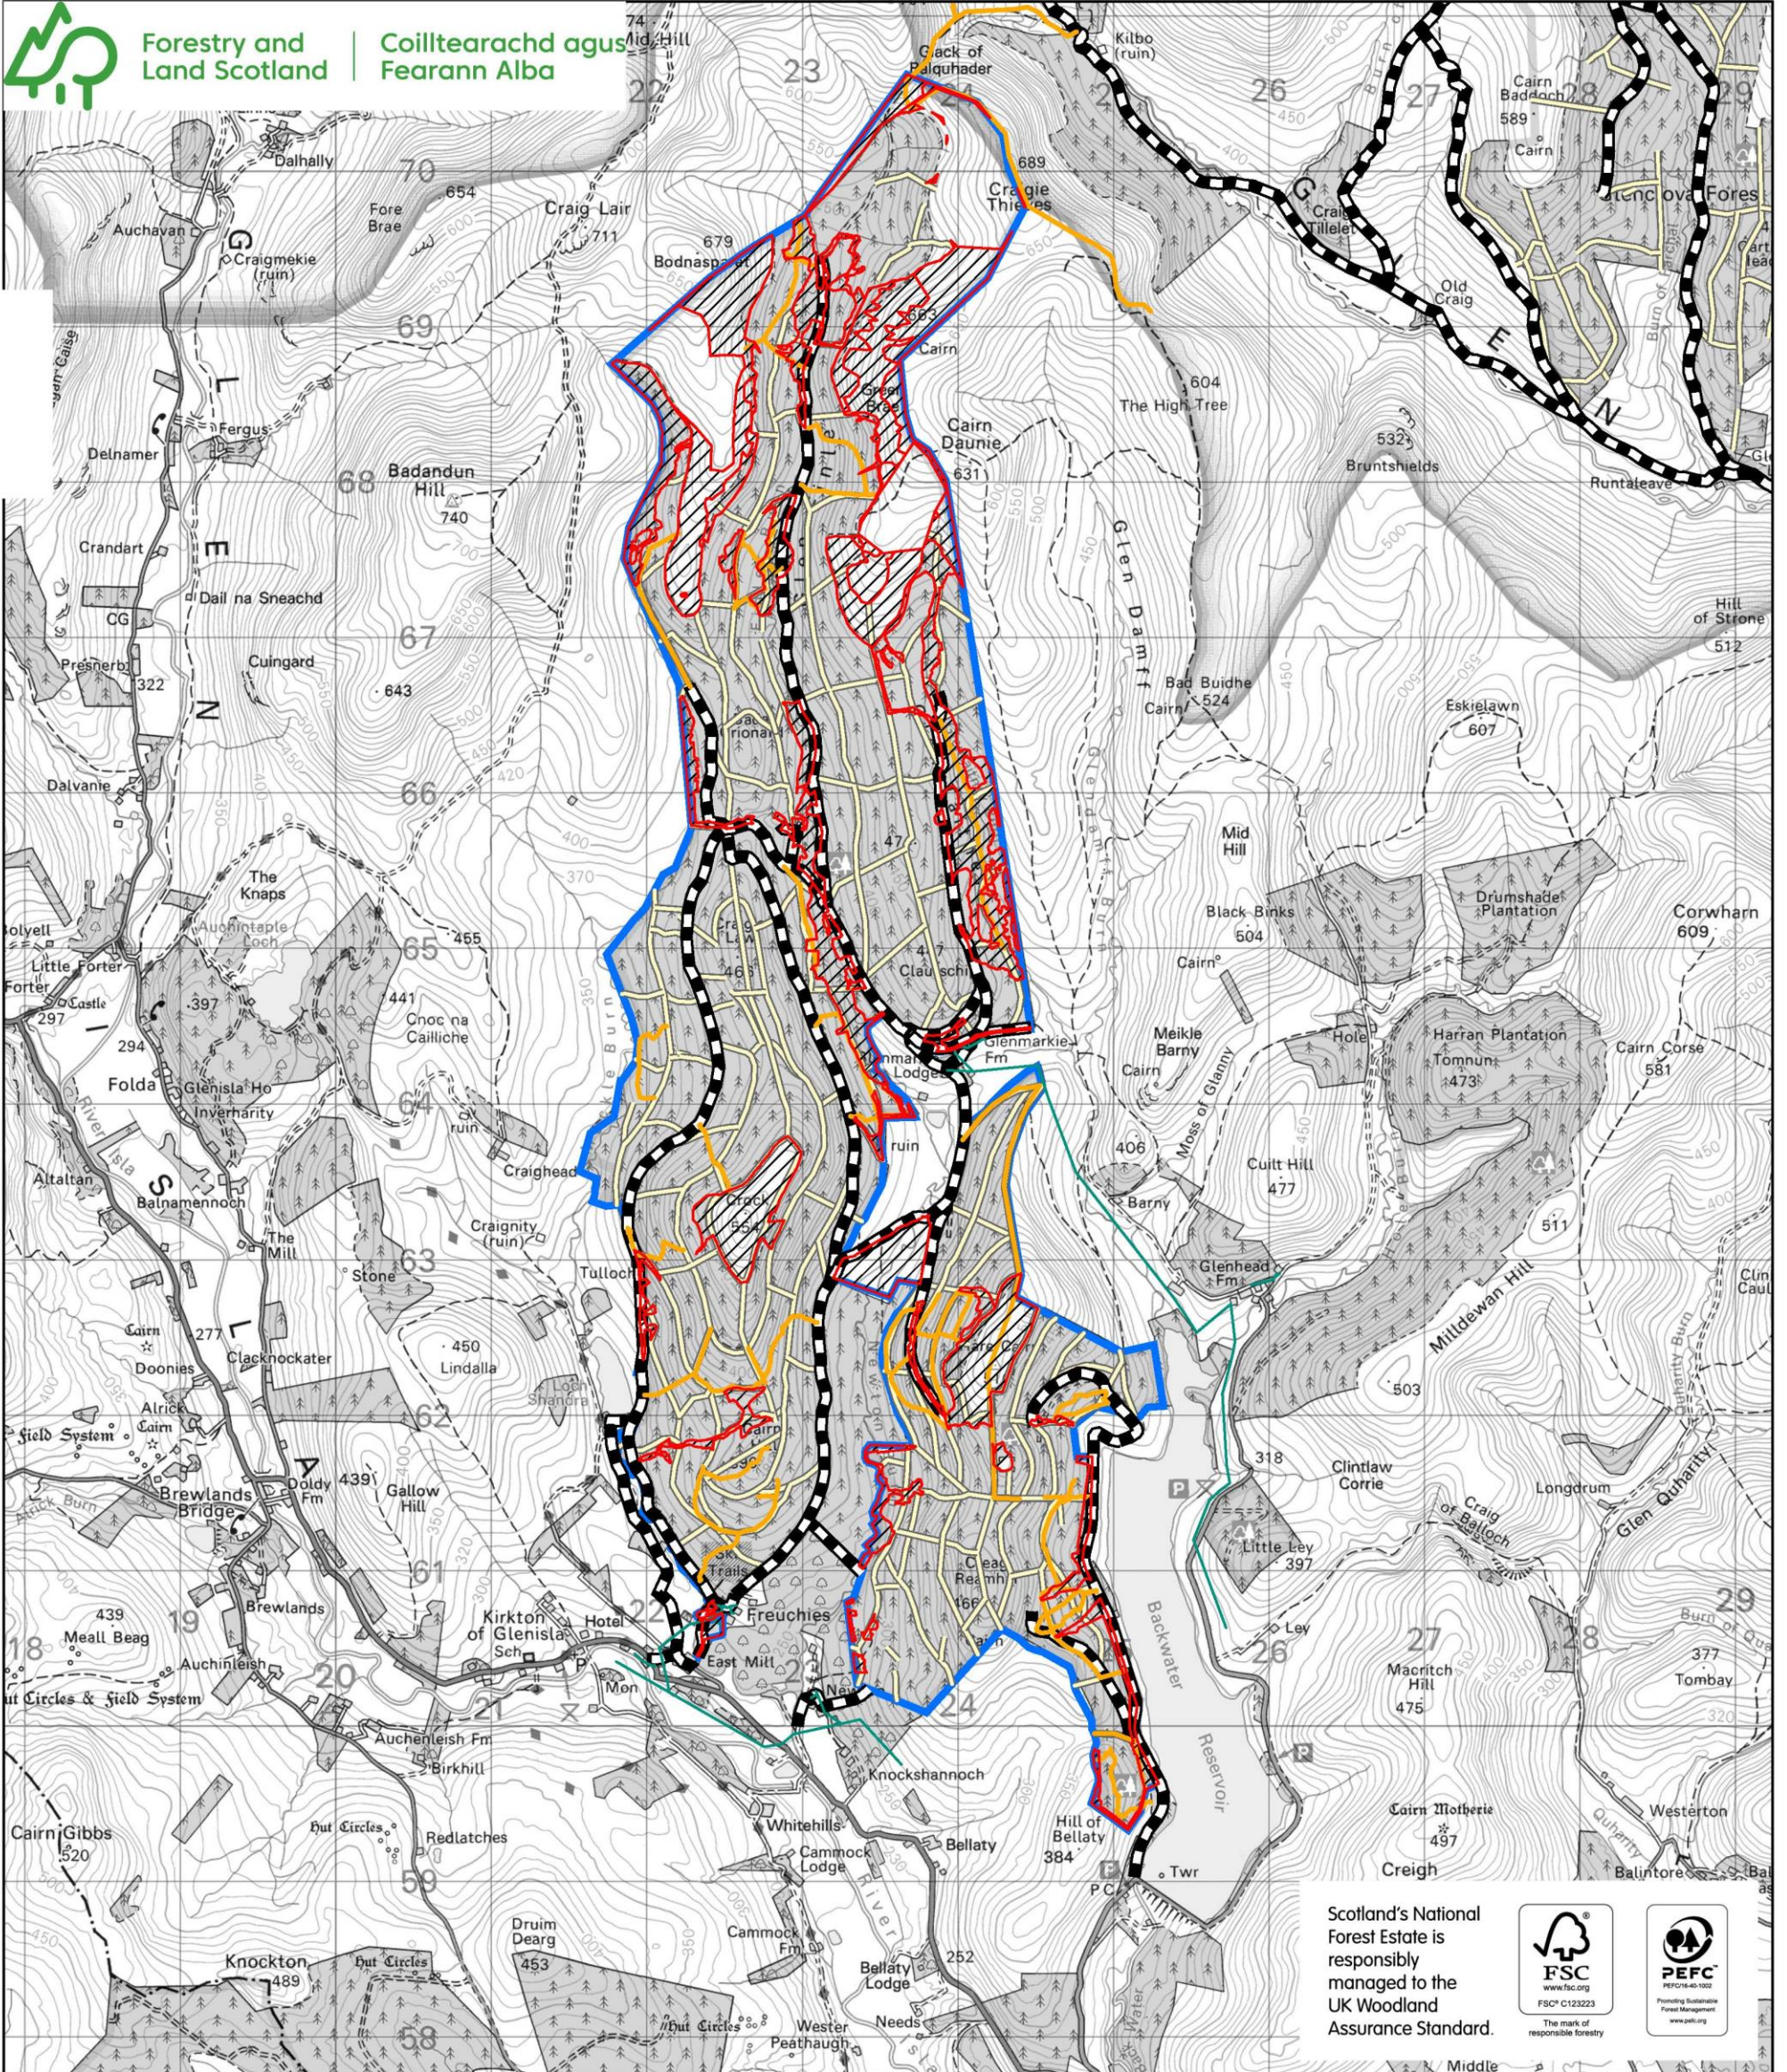

Forestry and Land Scotland

Coilltearachd agus Fearann Alba

Scotland's National Forest Estate is responsibly managed to the UK Woodland Assurance Standard.

Title Wildlife Management

Legend

Scale @ A3: 1:40,000

Date: 26/10/2023

Author: u322501

Forest Roads

Ranger Access

New Planting Areas

Land Management Plan Areas

Reproduced by permission of Ordnance Survey on behalf of HMSO. © Crown copyright and database right [2023]. All rights reserved. Ordnance Survey Licence number [100021242]. © Getmapping Plc and Bluesky International Limited 2023.