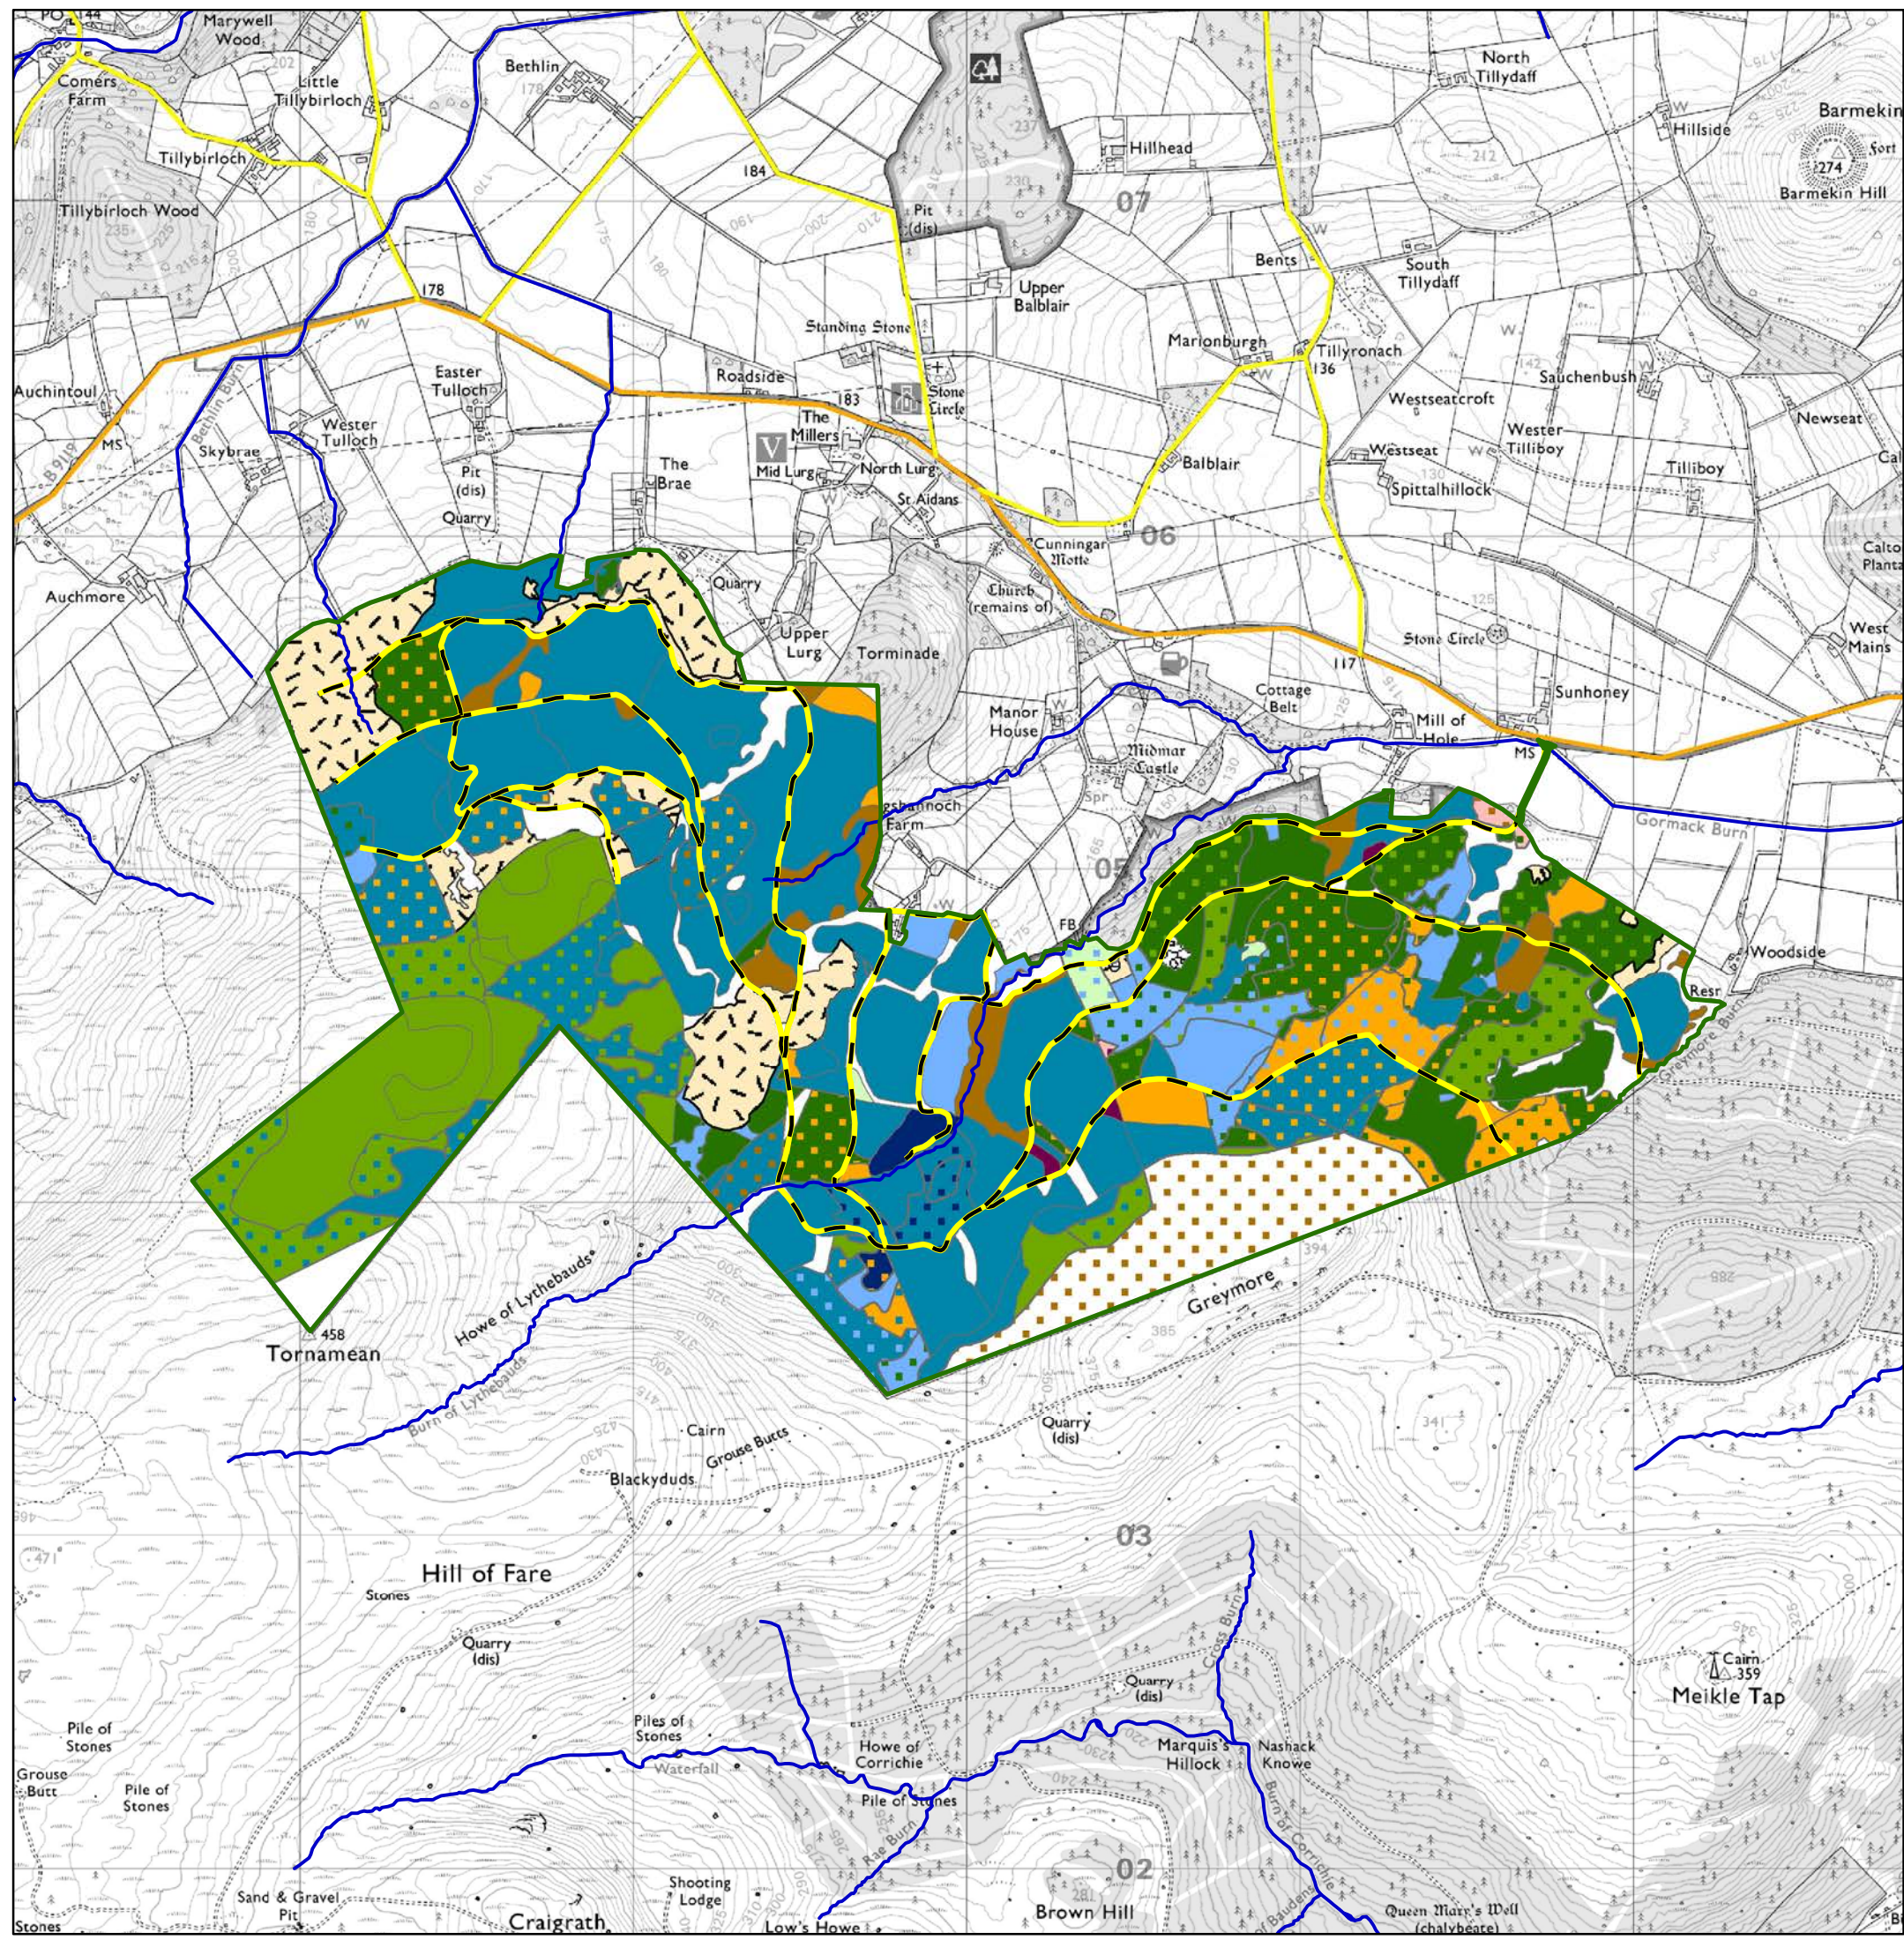

## Moray & Aberdeenshire Forest District

Midmar Forest Design Plan

Map 3 Existing species

Scale: 1:20,000 @ A3

Date: April 2014

- |                                                                                       |                           |                                                                                       |                              |
|---------------------------------------------------------------------------------------|---------------------------|---------------------------------------------------------------------------------------|------------------------------|
|    | Midmar forest             |    | Lodgepole Pine               |
|    | FC road                   |    | Lodgepole Pine/Scots Pine    |
|    | B road                    |    | Lodgepole Pine/Sitka Spruce  |
|    | Minor road                |    | Norway Spruce                |
|    | Main watercourse          |    | Norway Spruce/Lodgepole Pine |
|    | Quarry                    |    | Norway Spruce/Scots Pine     |
|   | Felled                    |   | Norway Spruce/Sitka Spruce   |
|  | Open                      |  | Oak                          |
|  | Open/Broadleaf            |  | Scots Pine                   |
|  | Birch/Broadleaf           |  | Scots Pine/Birch             |
|  | Birch/Oak                 |  | Scots Pine/Larch             |
|  | Birch/Scots Pine          |  | Scots Pine/Lodgepole Pine    |
|  | Broadleaf                 |  | Scots Pine/Norway Spruce     |
|  | Conifer                   |  | Scots Pine/Sitka Spruce      |
|  | Conifer/Larch             |  | Sitka Spruce                 |
|  | Douglas Fir               |  | Sitka Spruce/Conifer         |
|  | Douglas Fir/Norway Spruce |  | Sitka Spruce/Broadleaf       |
|  | Larch                     |  | Sitka Spruce/Larch           |
|  | Larch/Norway Spruce       |  | Sitka Spruce/Lodgepole Pine  |
|  | Larch/Scots Pine          |  | Sitka Spruce/Norway Spruce   |
|  | Larch/Sitka Spruce        |  | Sitka Spruce/Scots Pine      |