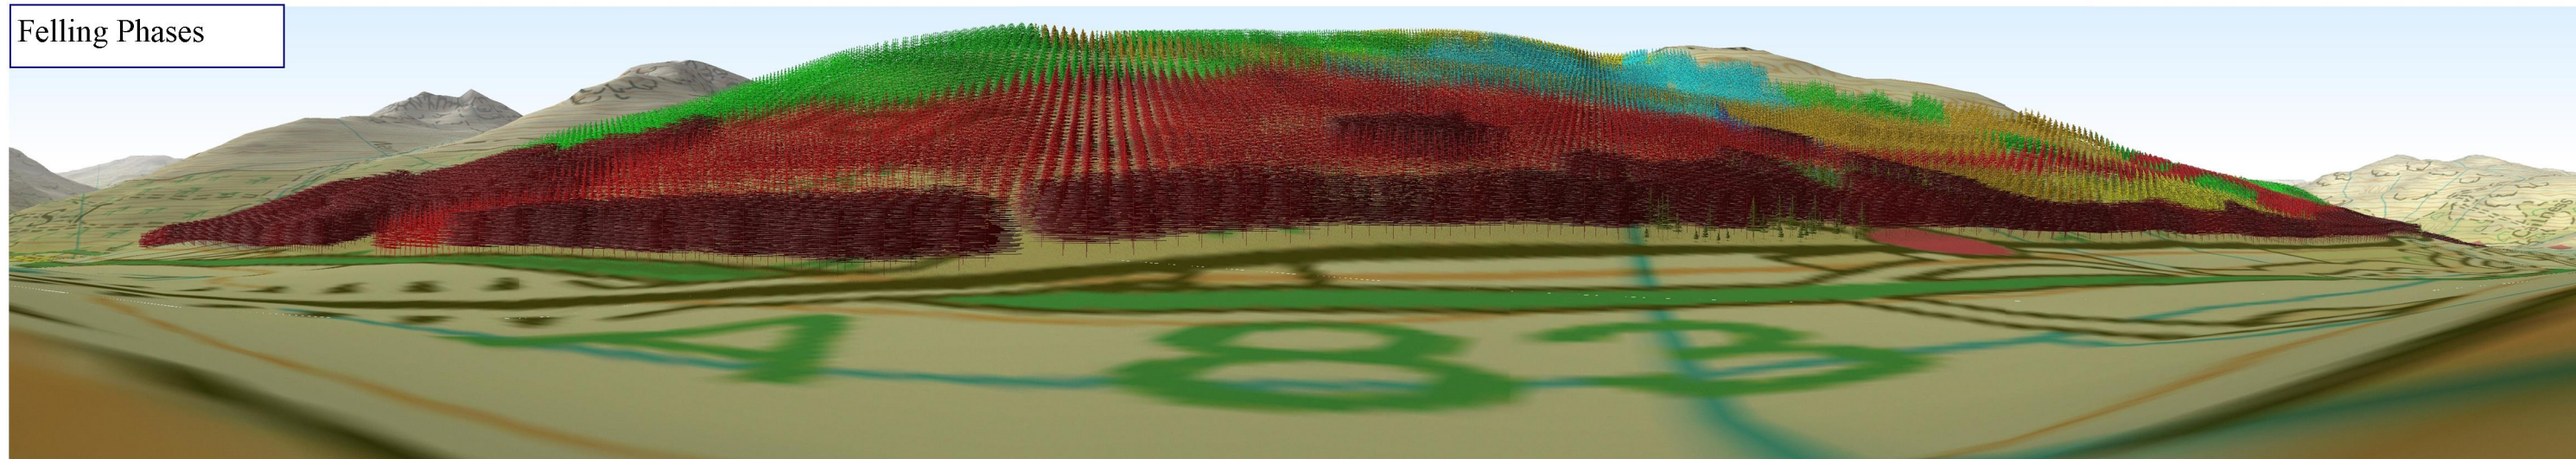

Current View

D9

Felling Phases

Cowal & Trossachs Forest
District
Cruach Tarbeirt Forest
Design Plan

**Visualisation of Forest
Management Proposals**

Viewpoint 5: NN 310 041
South of Tarbert
(Three Lochs Way)