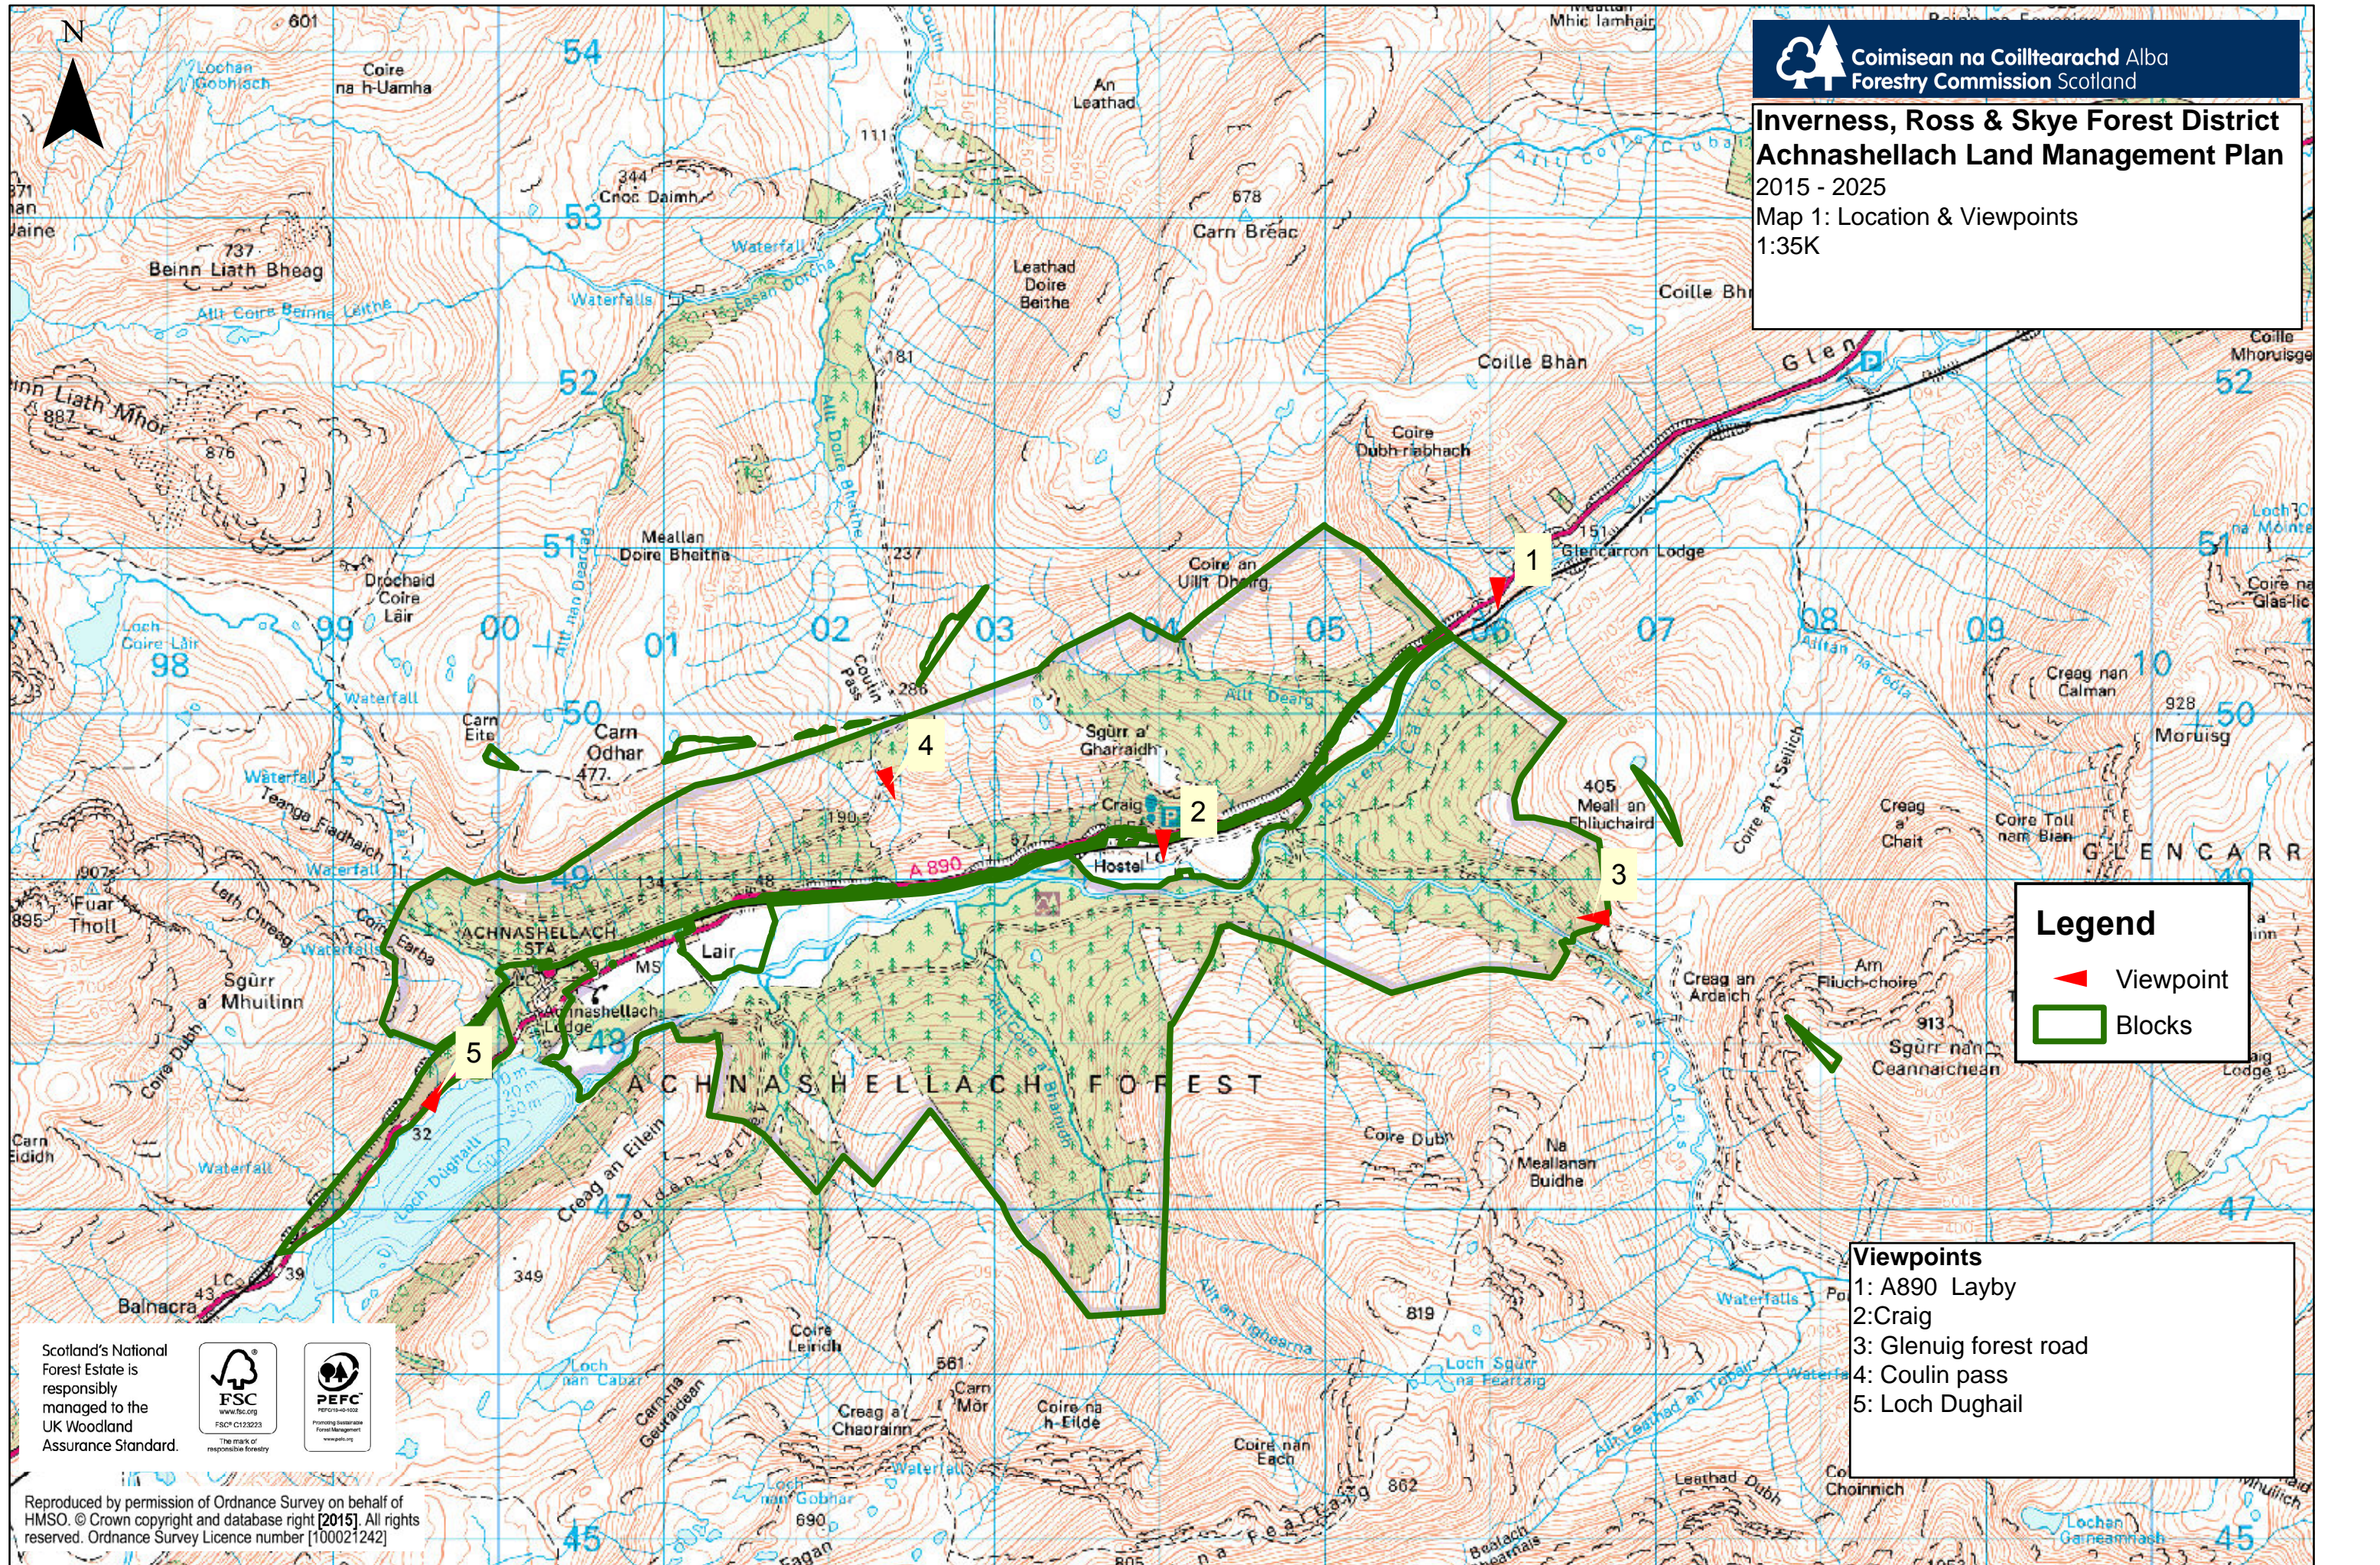

**Inverness, Ross & Skye Forest District
Achnashellach Land Management Plan
2015 - 2025**
Map 1: Location & Viewpoints
1:35K

Legend

- Viewpoint
- Blocks

- Viewpoints**
- 1: A890 Layby
 - 2: Craig
 - 3: Glenuig forest road
 - 4: Coulin pass
 - 5: Loch Dughail

Reproduced by permission of Ordnance Survey on behalf of HMSO. © Crown copyright and database right [2015]. All rights reserved. Ordnance Survey Licence number [100021242]