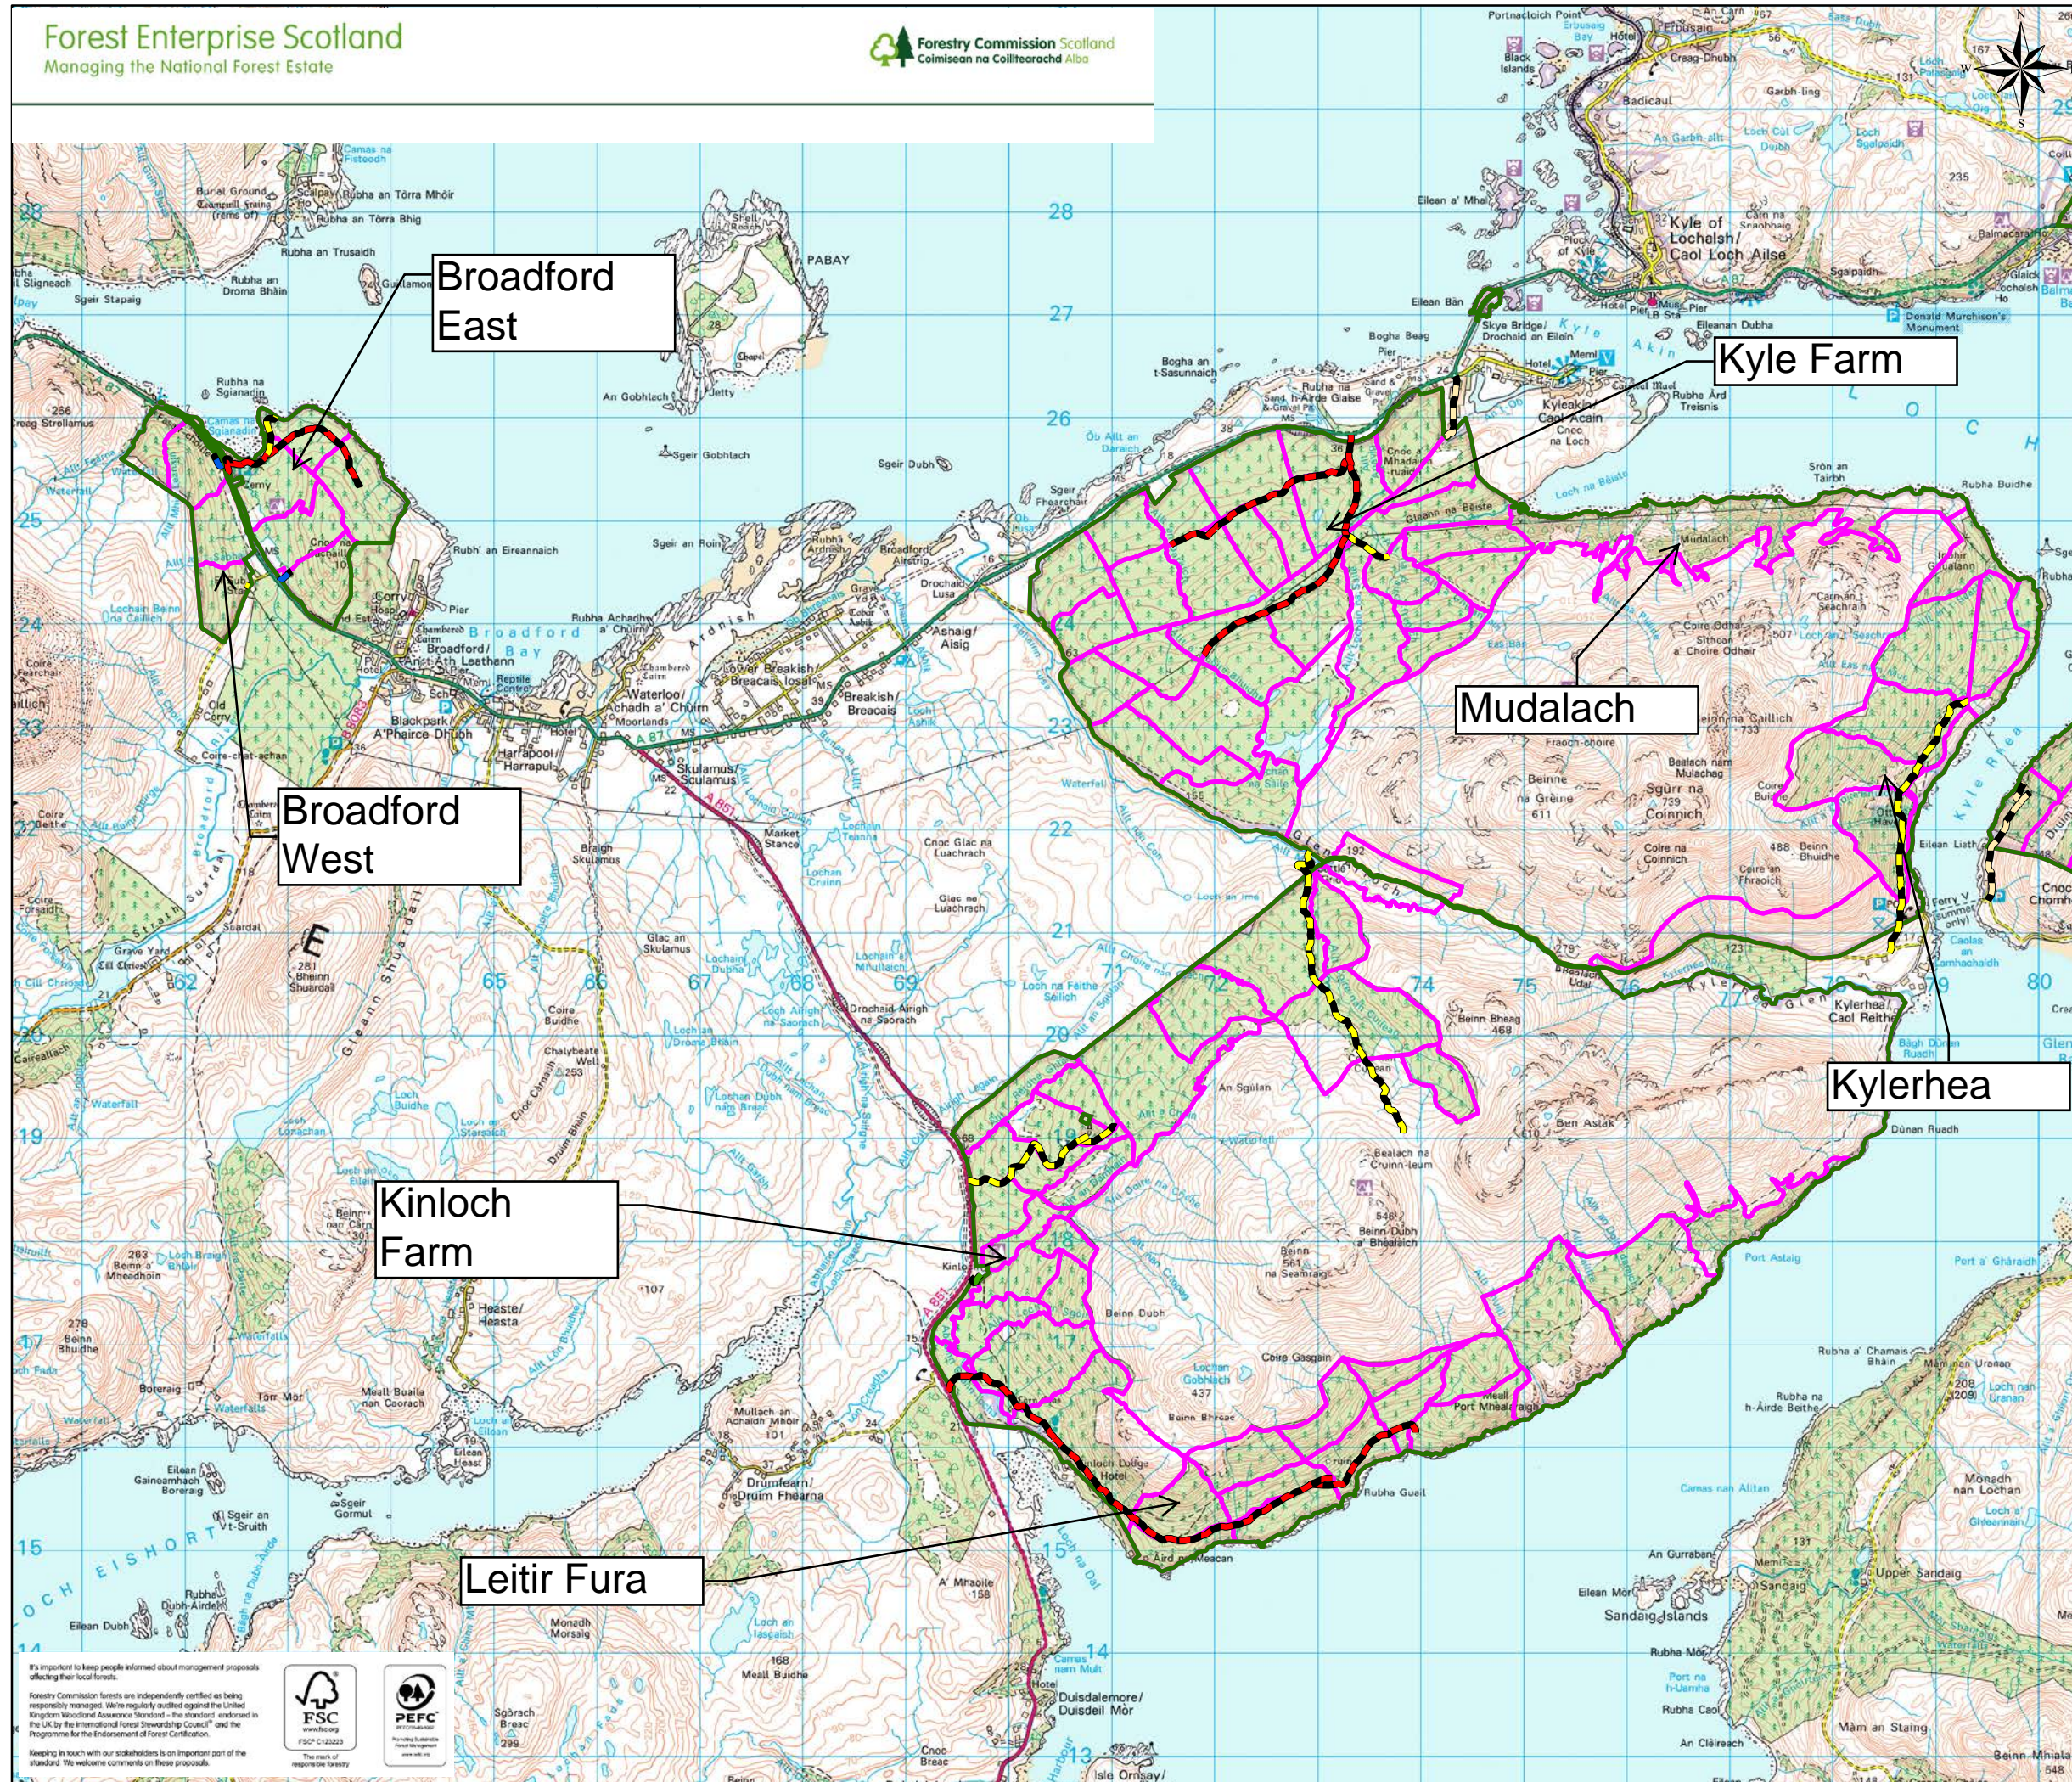

Date: 26/09/2017

Scale 1:62,337

Map 1 - Location Map

0 700 1,400 2,800 Meters