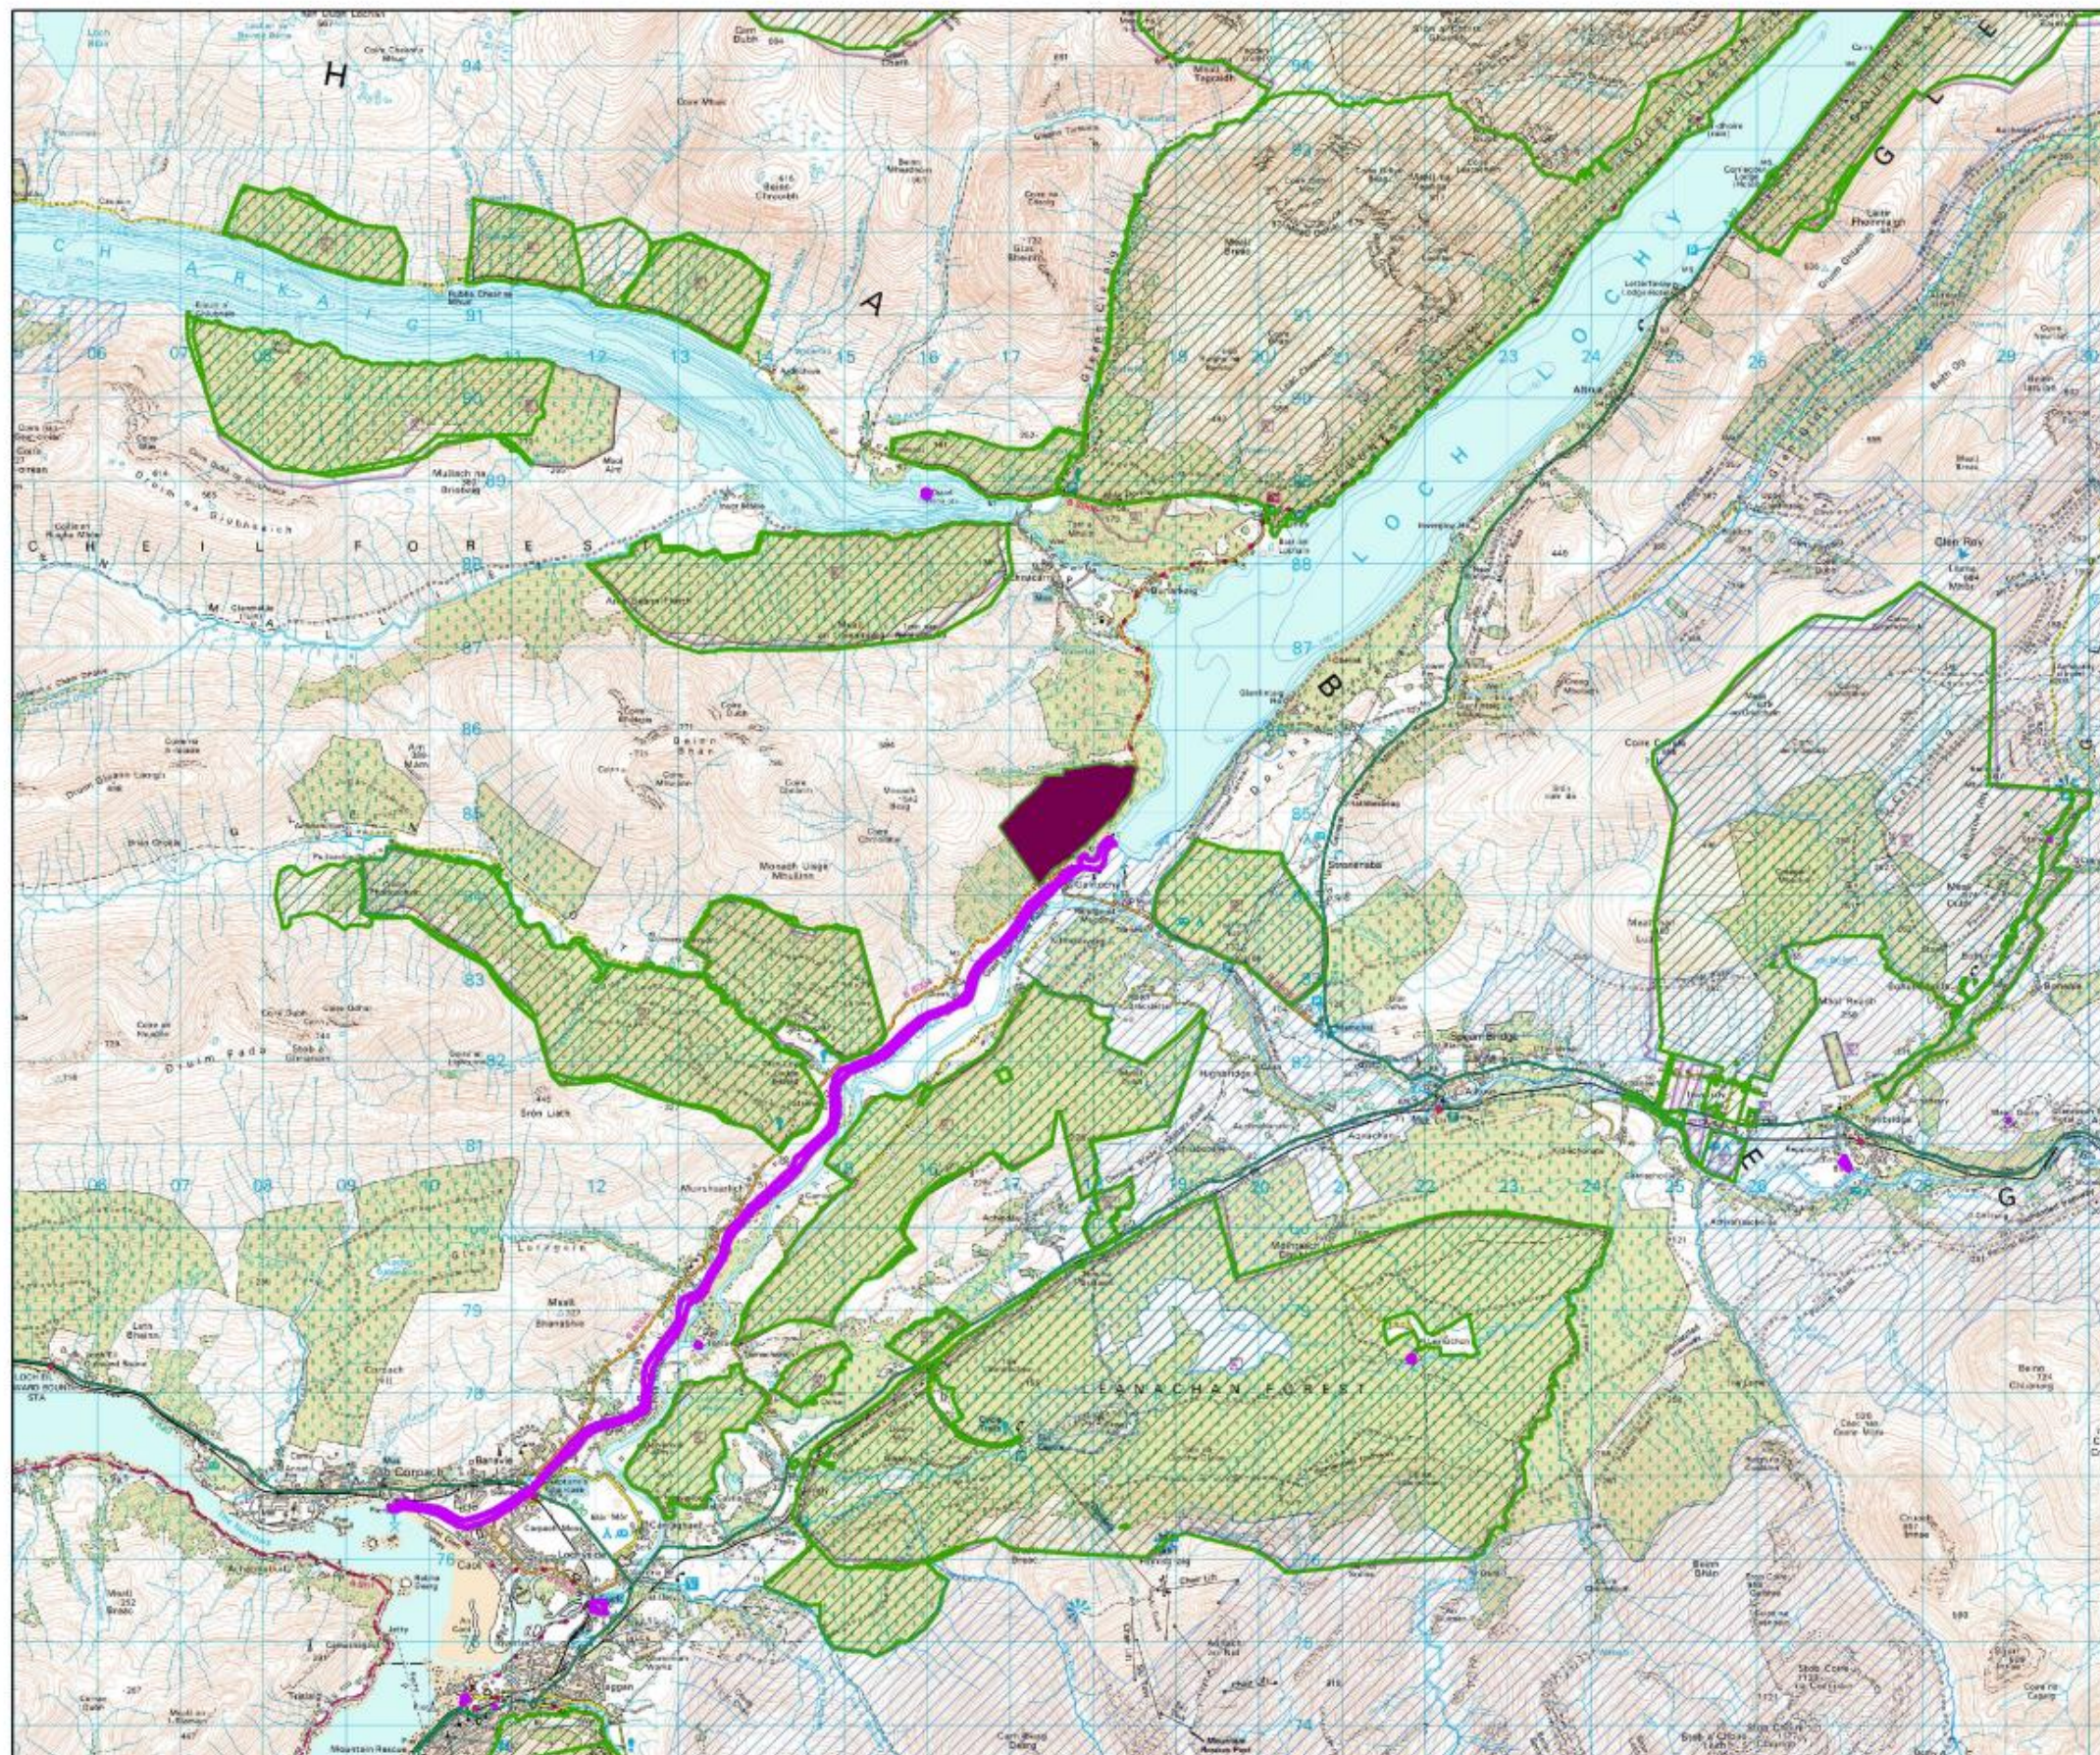

Coimisean na Coilltearachd Alba
Forestry Commission Scotland

Lochaber Forest District

Date: 05/06/2008

Gairlochy Location Map

1:75,000

Key

- Gairlochy forest
- Other FC land
- SSSI
- Scheduled monument