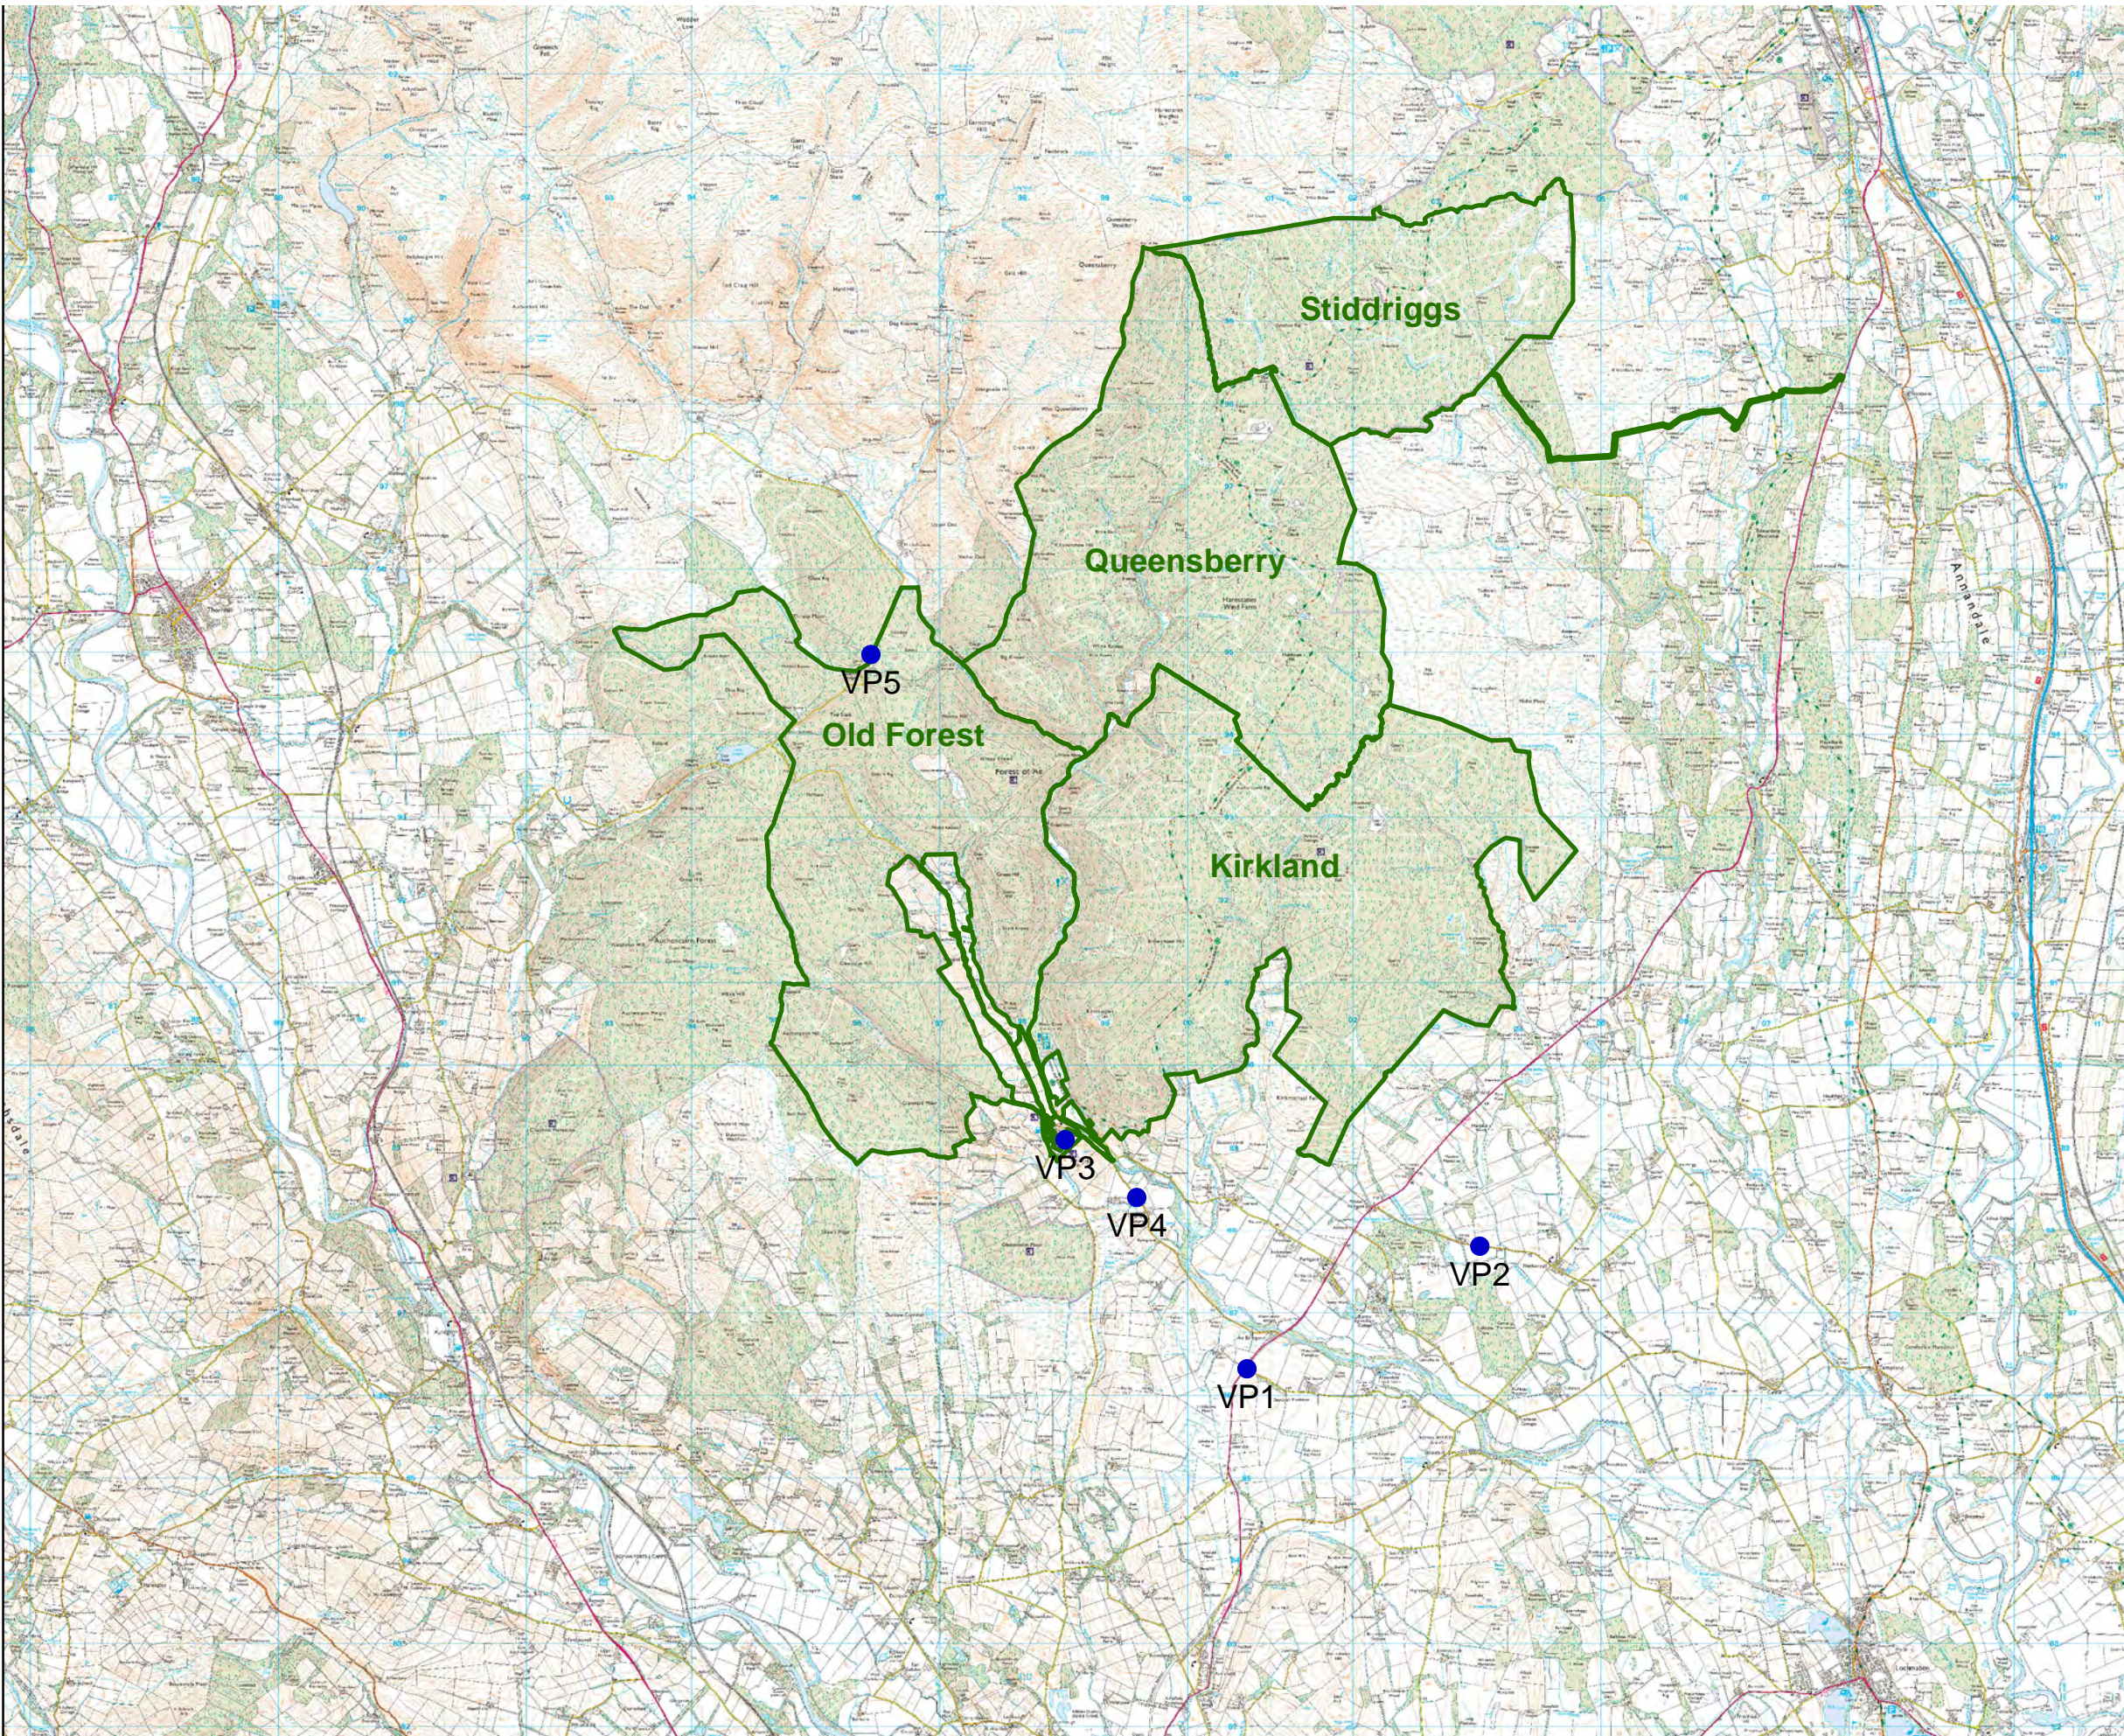

Dumfries & Borders Forest District
Land Management Plan

Location plan
Scale: 1:80000
Date: 02 November 2016

- Blocks
- View Points

Reproduced by permission of Ordnance Survey on behalf of HMSO. © Crown copyright and database right [2016]. All rights reserved. Ordnance Survey Licence number [100021242]