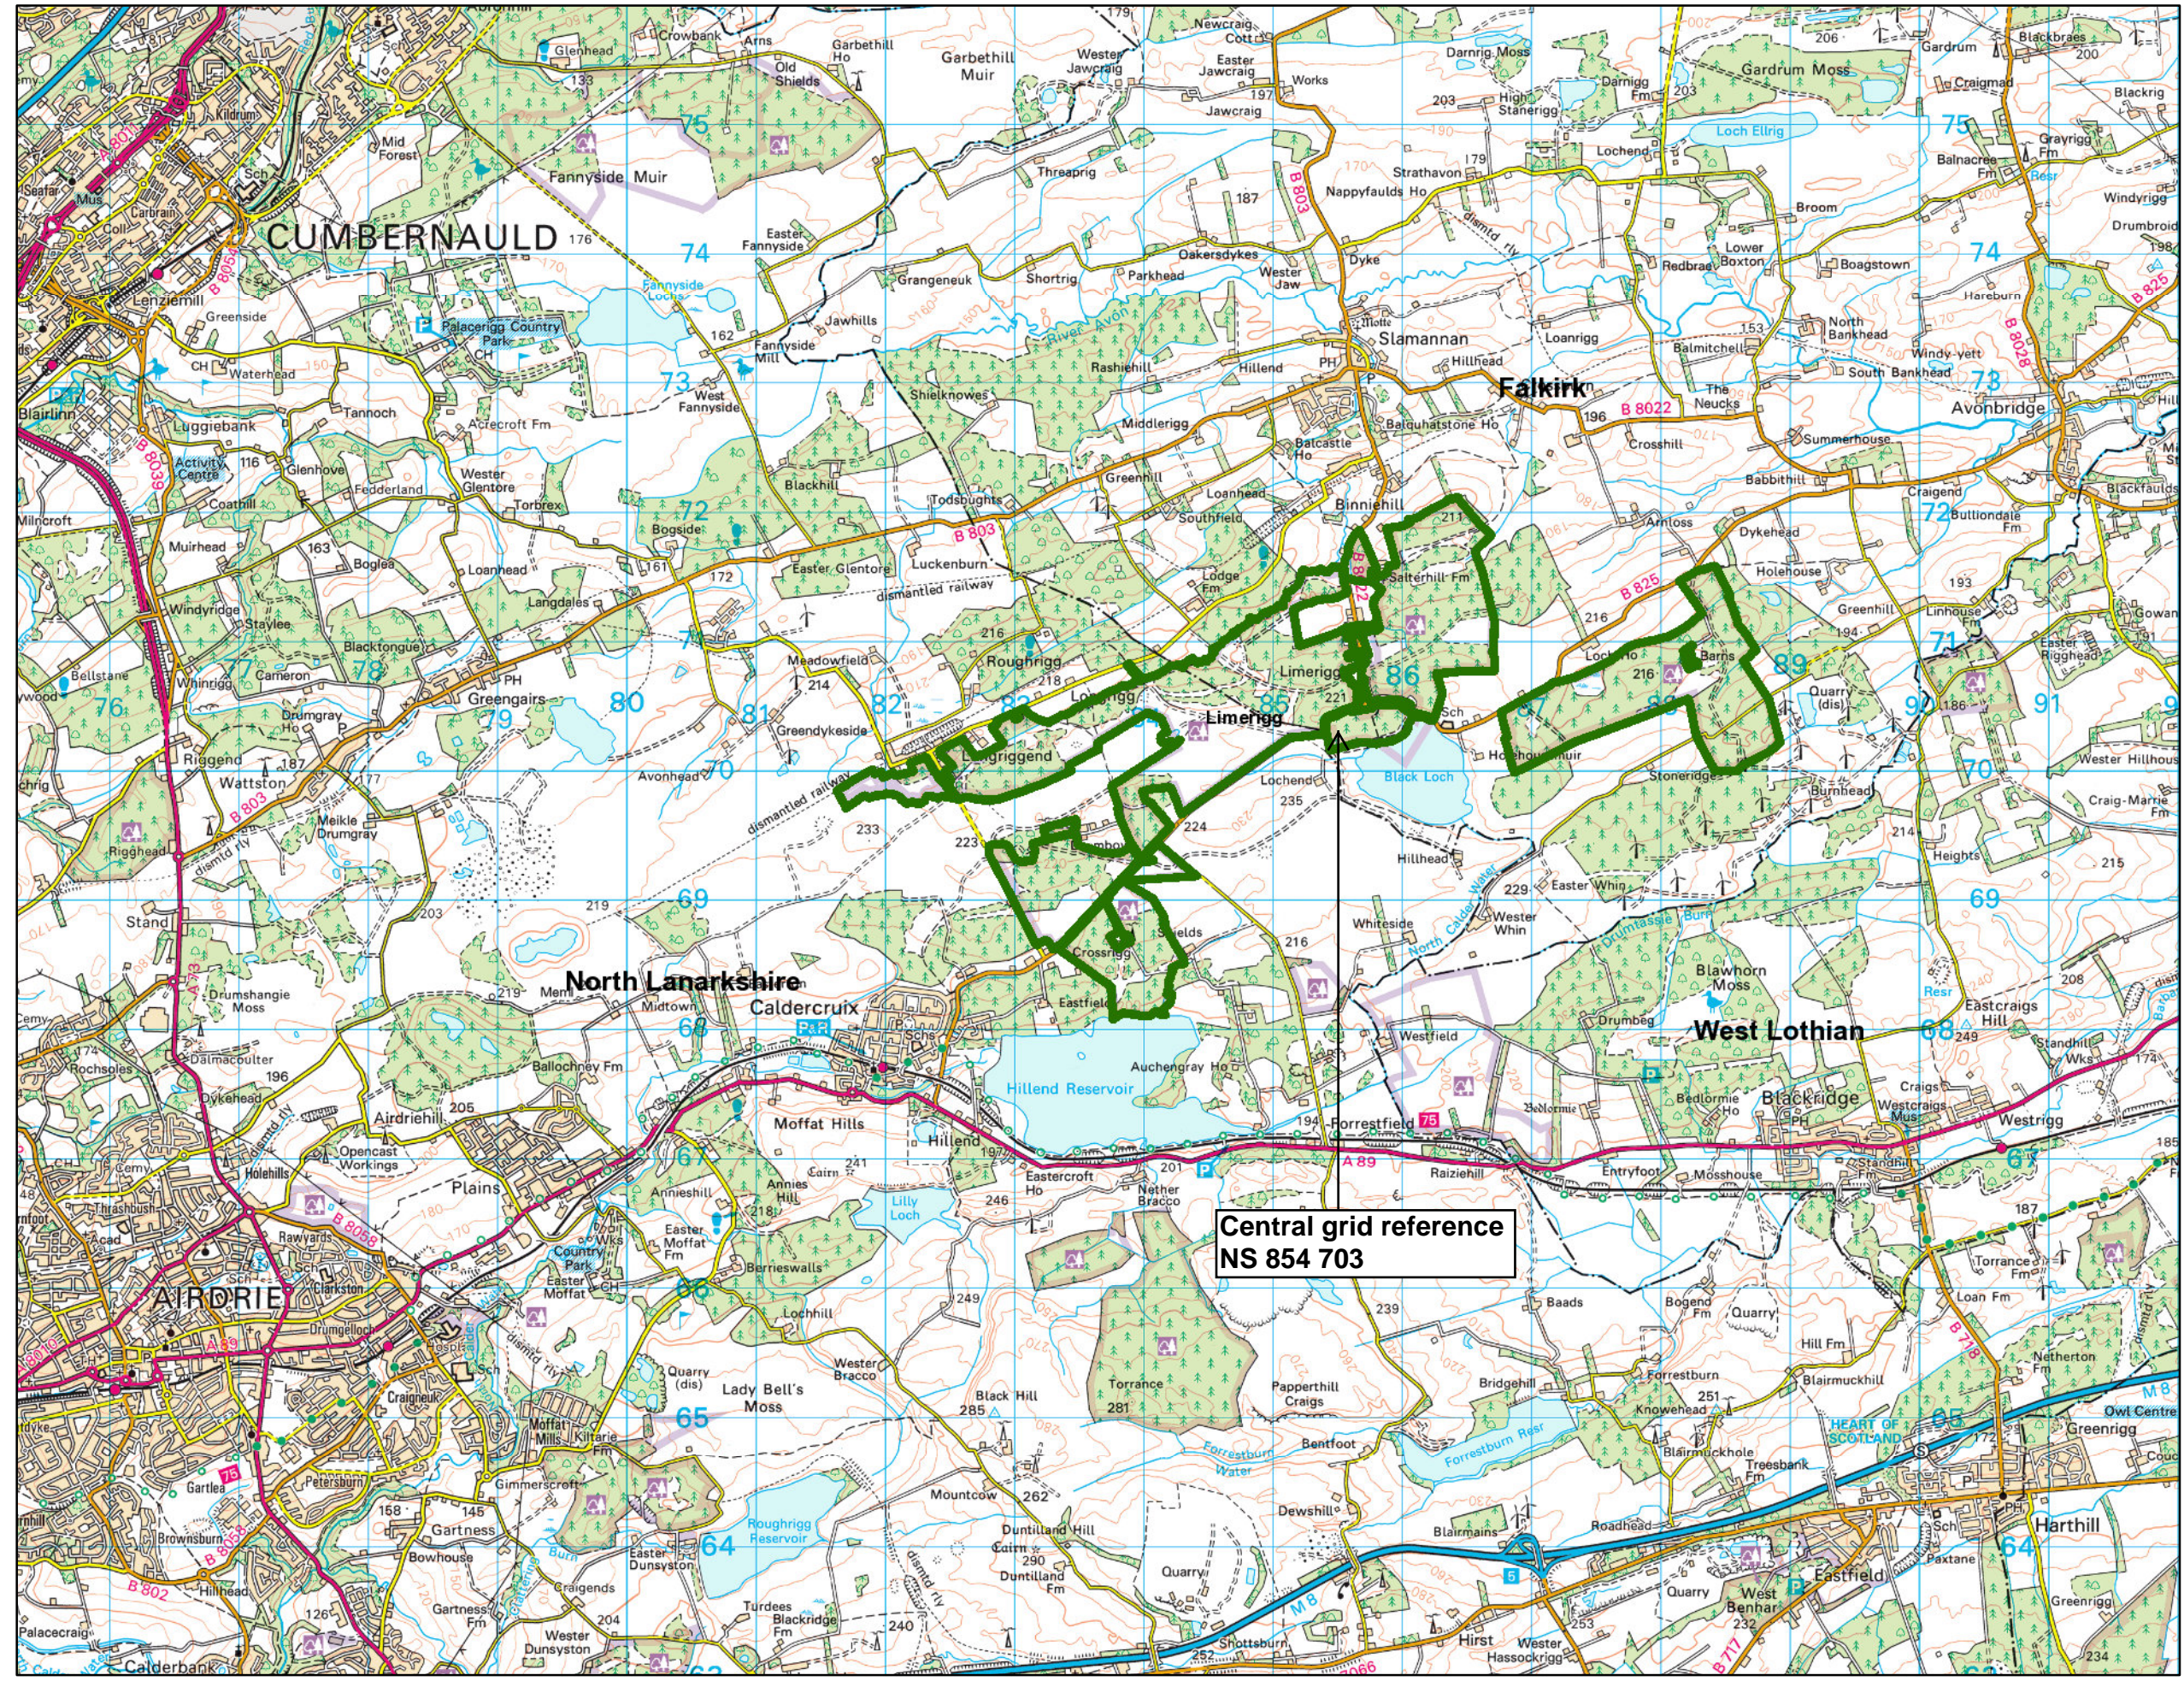

Limerigg Forests LMP Location

Author: Sandy Davidson

Scale @ A3: 1:50,000

Date: 13/01/2022

Legend

- Blocks
- Council Boundaries (Scot.)

0 0.2250.45 0.9 1.35 1.8 km

Reproduced by permission of Ordnance Survey on behalf of HMSO. © Crown copyright and database right 2022. All rights reserved. Ordnance Survey Licence number 100024925. © Getmapping Plc and Bluesky International Limited 2022.

Scotland's national forests and land are responsibly managed to the UK Woodland Assurance Standard.

Central grid reference
NS 854 703