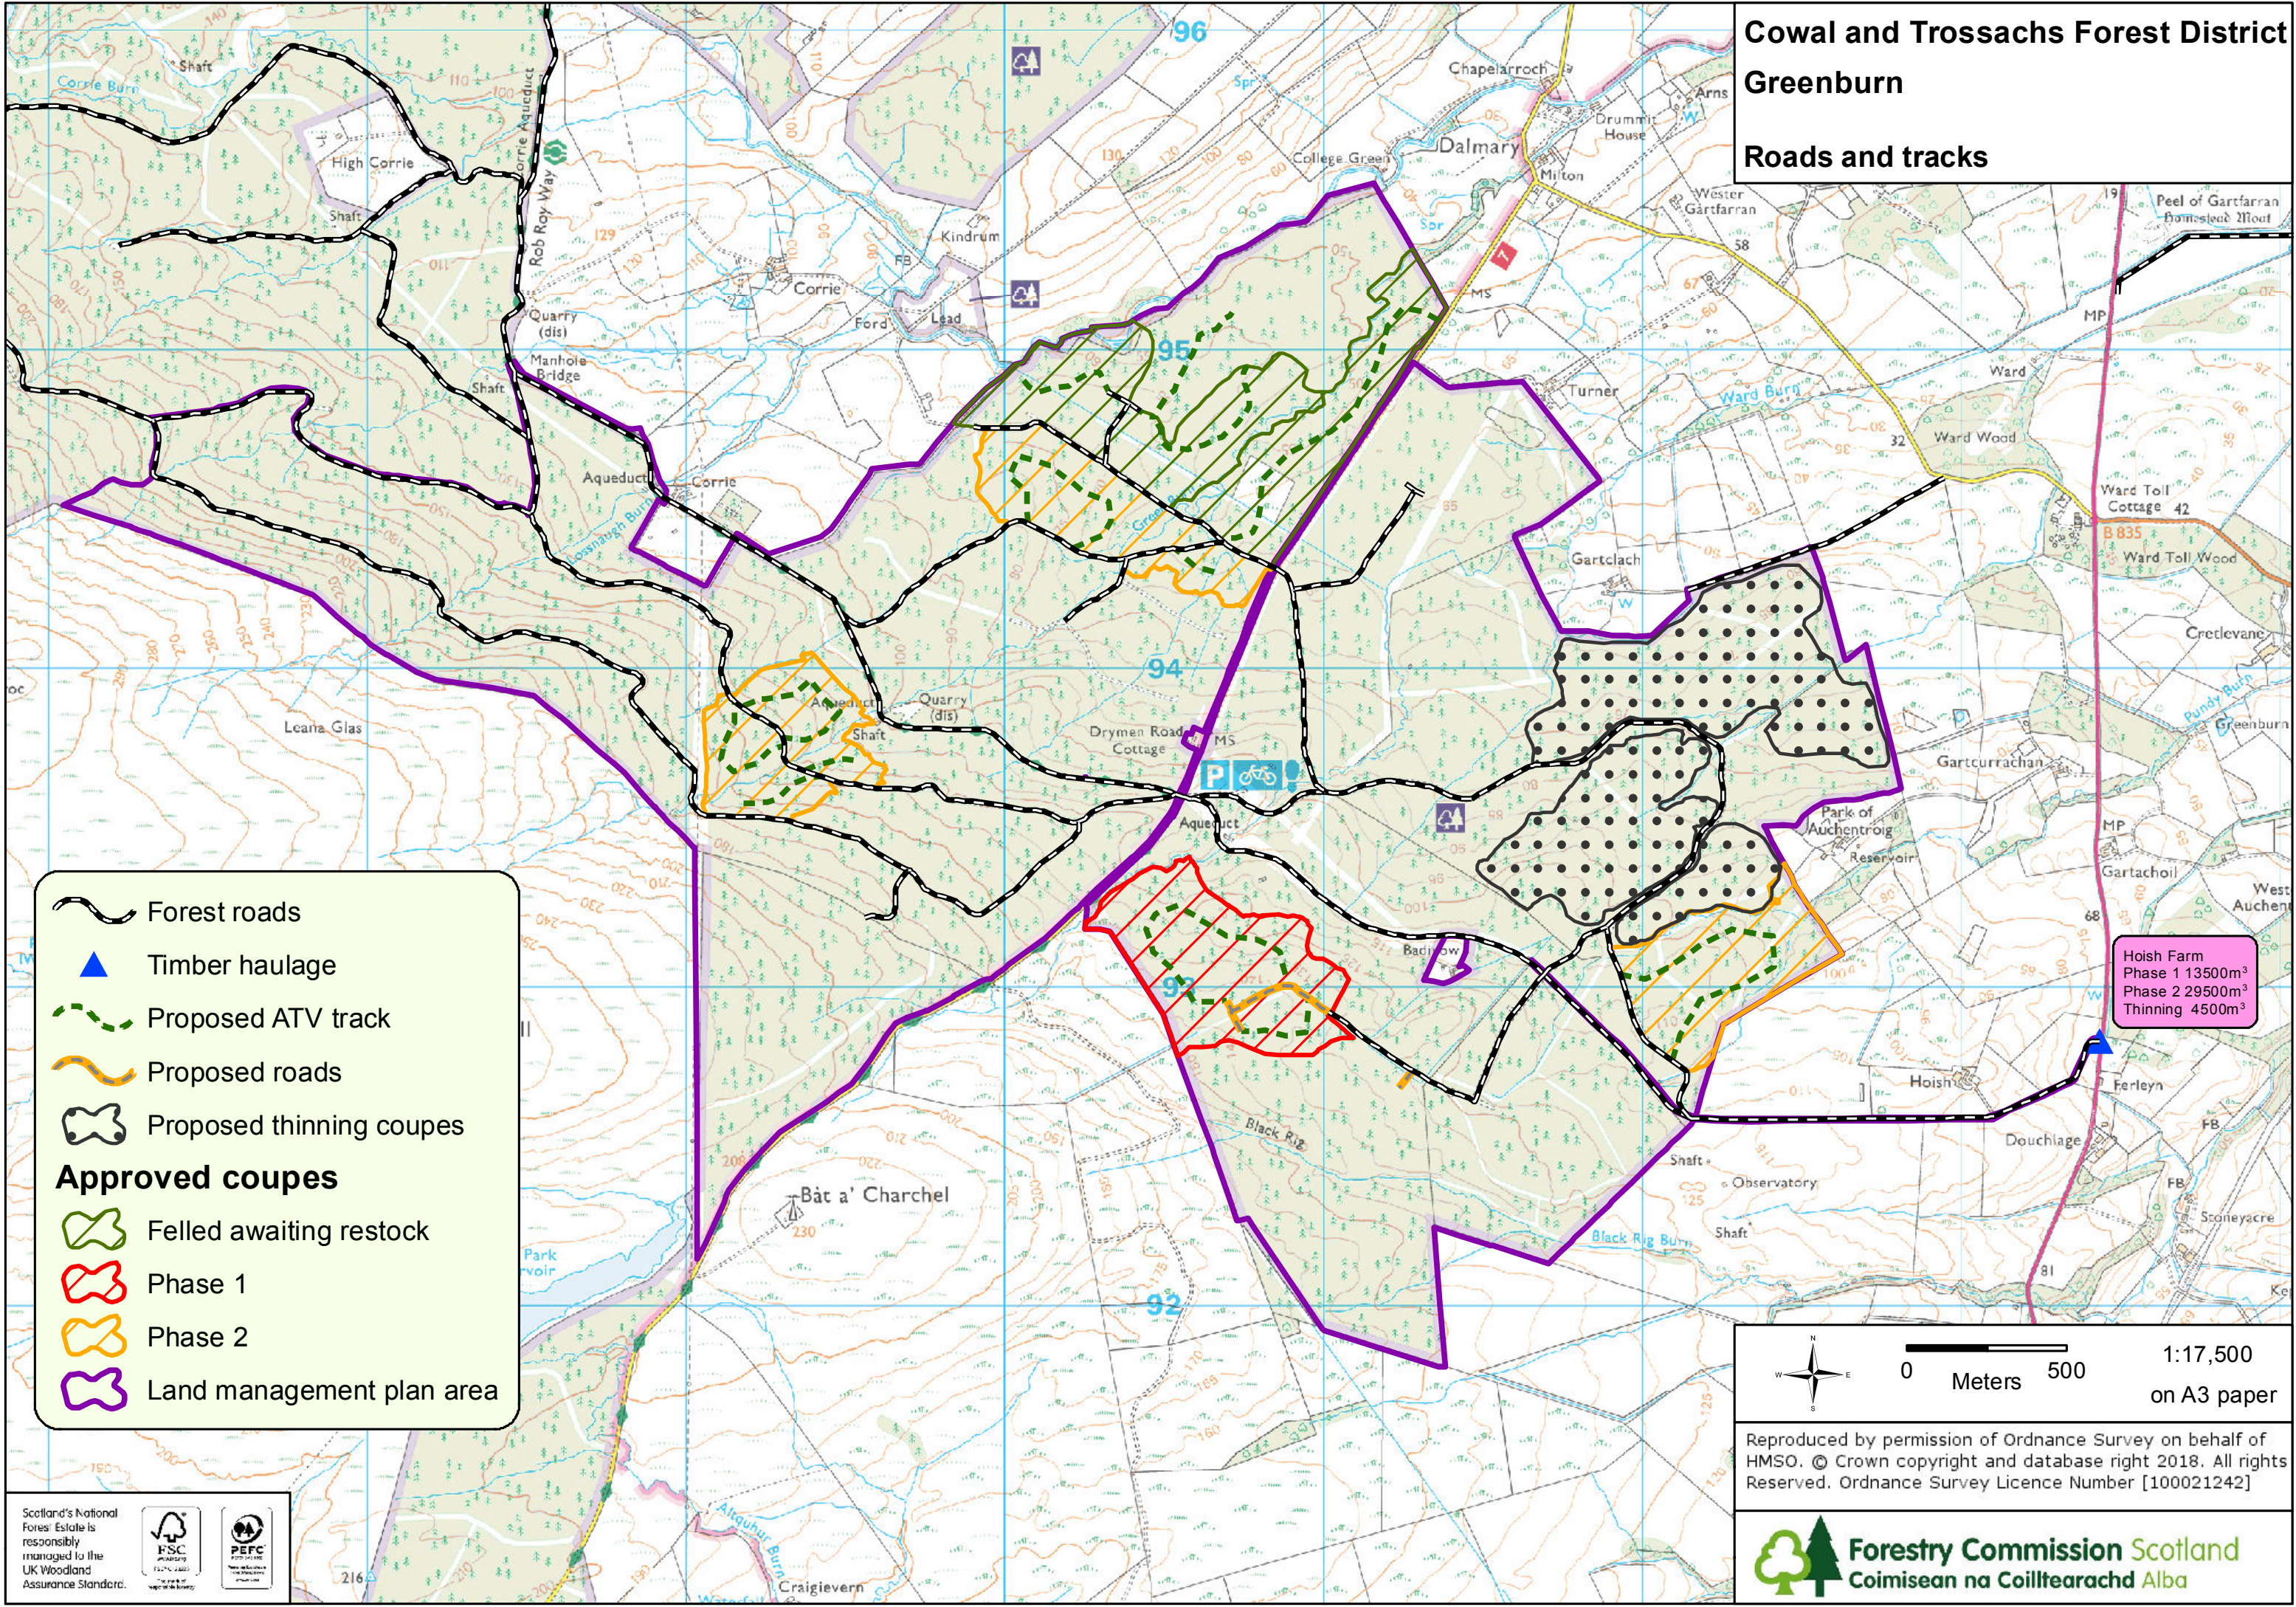

**Cowal and Trossachs Forest District
Greenburn
Roads and tracks**

- Forest roads
- Timber haulage
- Proposed ATV track
- Proposed roads
- Proposed thinning coupes
- Approved coupes**
- Felled awaiting restock
- Phase 1
- Phase 2
- Land management plan area

Hoish Farm
Phase 1 13500m³
Phase 2 29500m³
Thinning 4500m³

0 Meters 500 1:17,500
on A3 paper

Reproduced by permission of Ordnance Survey on behalf of HMSO. © Crown copyright and database right 2018. All rights Reserved. Ordnance Survey Licence Number [100021242]