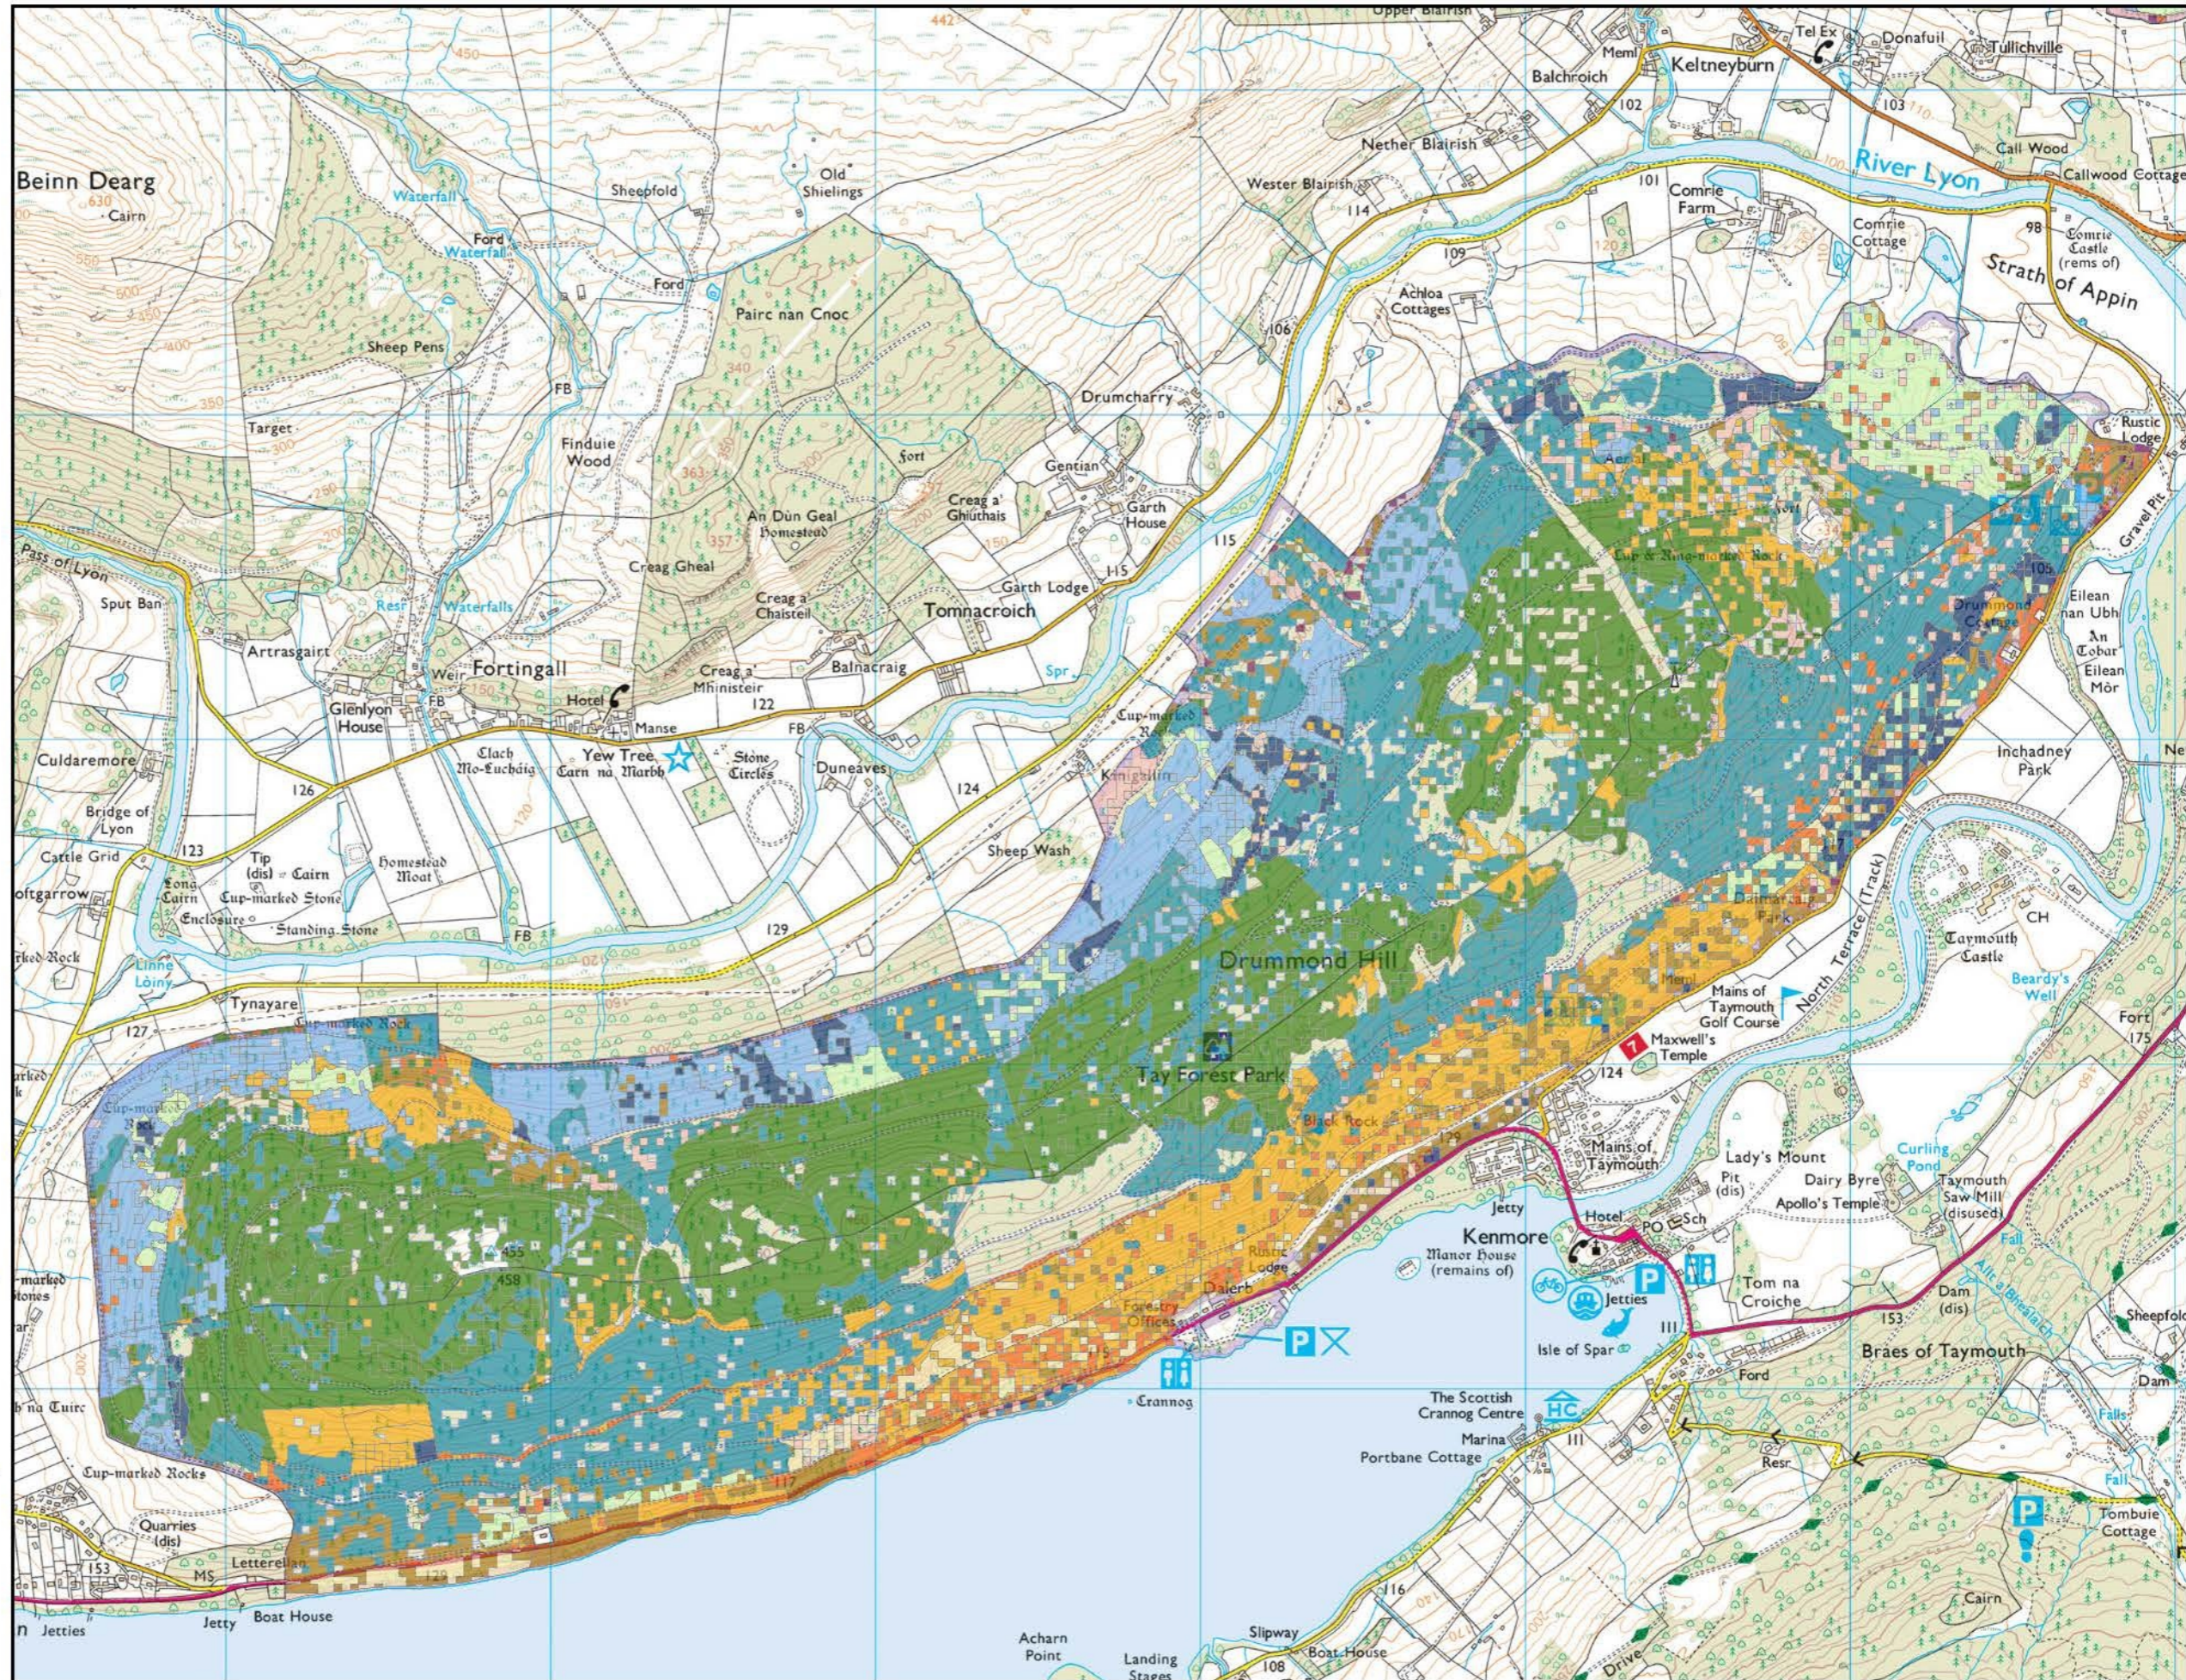

M2: Species 2021

Author: Robin Almond

Scale @ A3: 1:20,000

Date: 19/03/2021

Legend

**Component Visualisation
(Species)**

- Ash
- Beech
- Birch
- Oak
- Other Broadleaves
- Other Conifers
- Douglas Fir
- Larch
- Lodgepole Pine
- Norway Spruce
- Scots Pine
- Sitka Spruce
- No Species

0 0.075 0.15 0.3 0.45 0.6 km

Reproduced by permission of Ordnance Survey on behalf of HMSO.
© Crown copyright and database right 2021. All rights reserved.
Ordnance Survey Licence number 100024925.
© Getmapping Plc and Bluesky International Limited 2021.