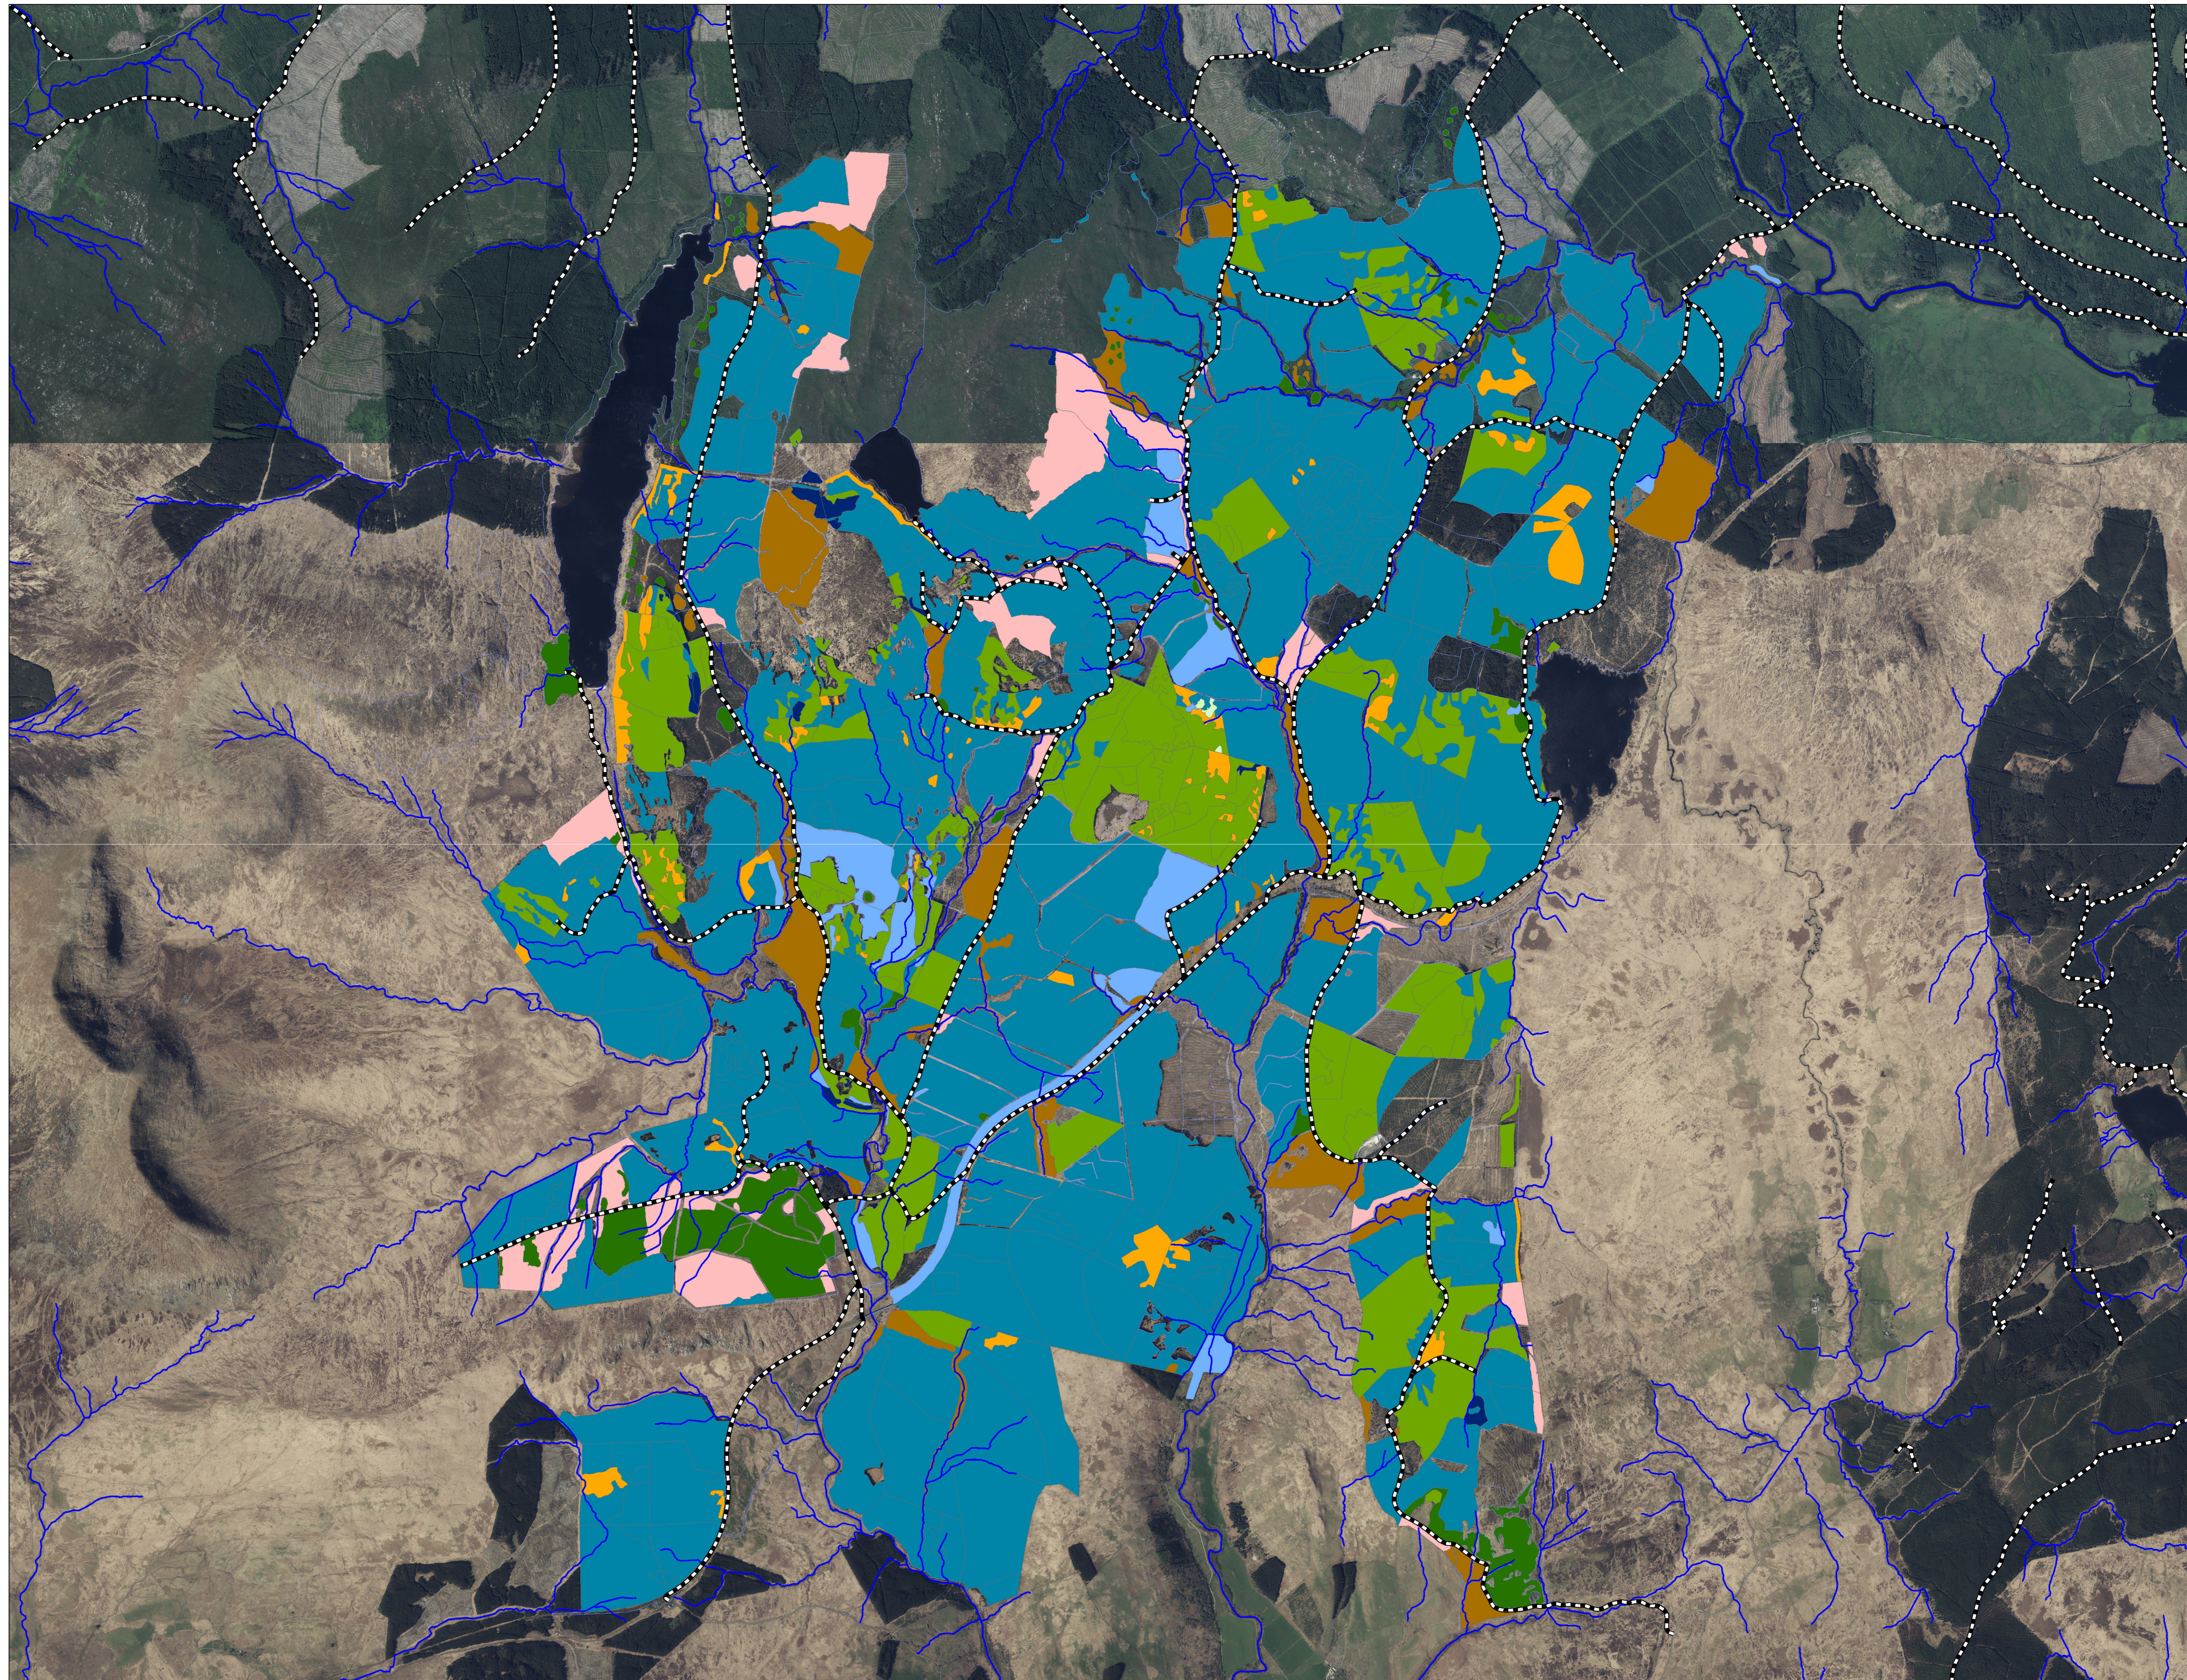

FleetBasin-CurrentSpeciesMap08

Author: Stephen Stables

Scale @ A0: 1:15,000

Date: 30/05/2023

Legend

Forest Roads

Forest Roads

Watercourses

Sub-compartments (Species)

- Ash
- Beech
- Birch
- Oak
- Other Broadleaves
- Other Conifers
- Douglas Fir
- Larch
- Lodgepole Pine
- Norway Spruce
- Scots Pine
- Sitka Spruce
- No Species

0 0.2 0.4 0.8 1.2 1.6 km

Reproduced by permission of Ordnance Survey on behalf of HMSO.
© Crown copyright and database right 2023. All rights reserved.
Ordnance Survey Licence number 100024925.
© Getmapping Plc and Bluesky International Limited 2023.