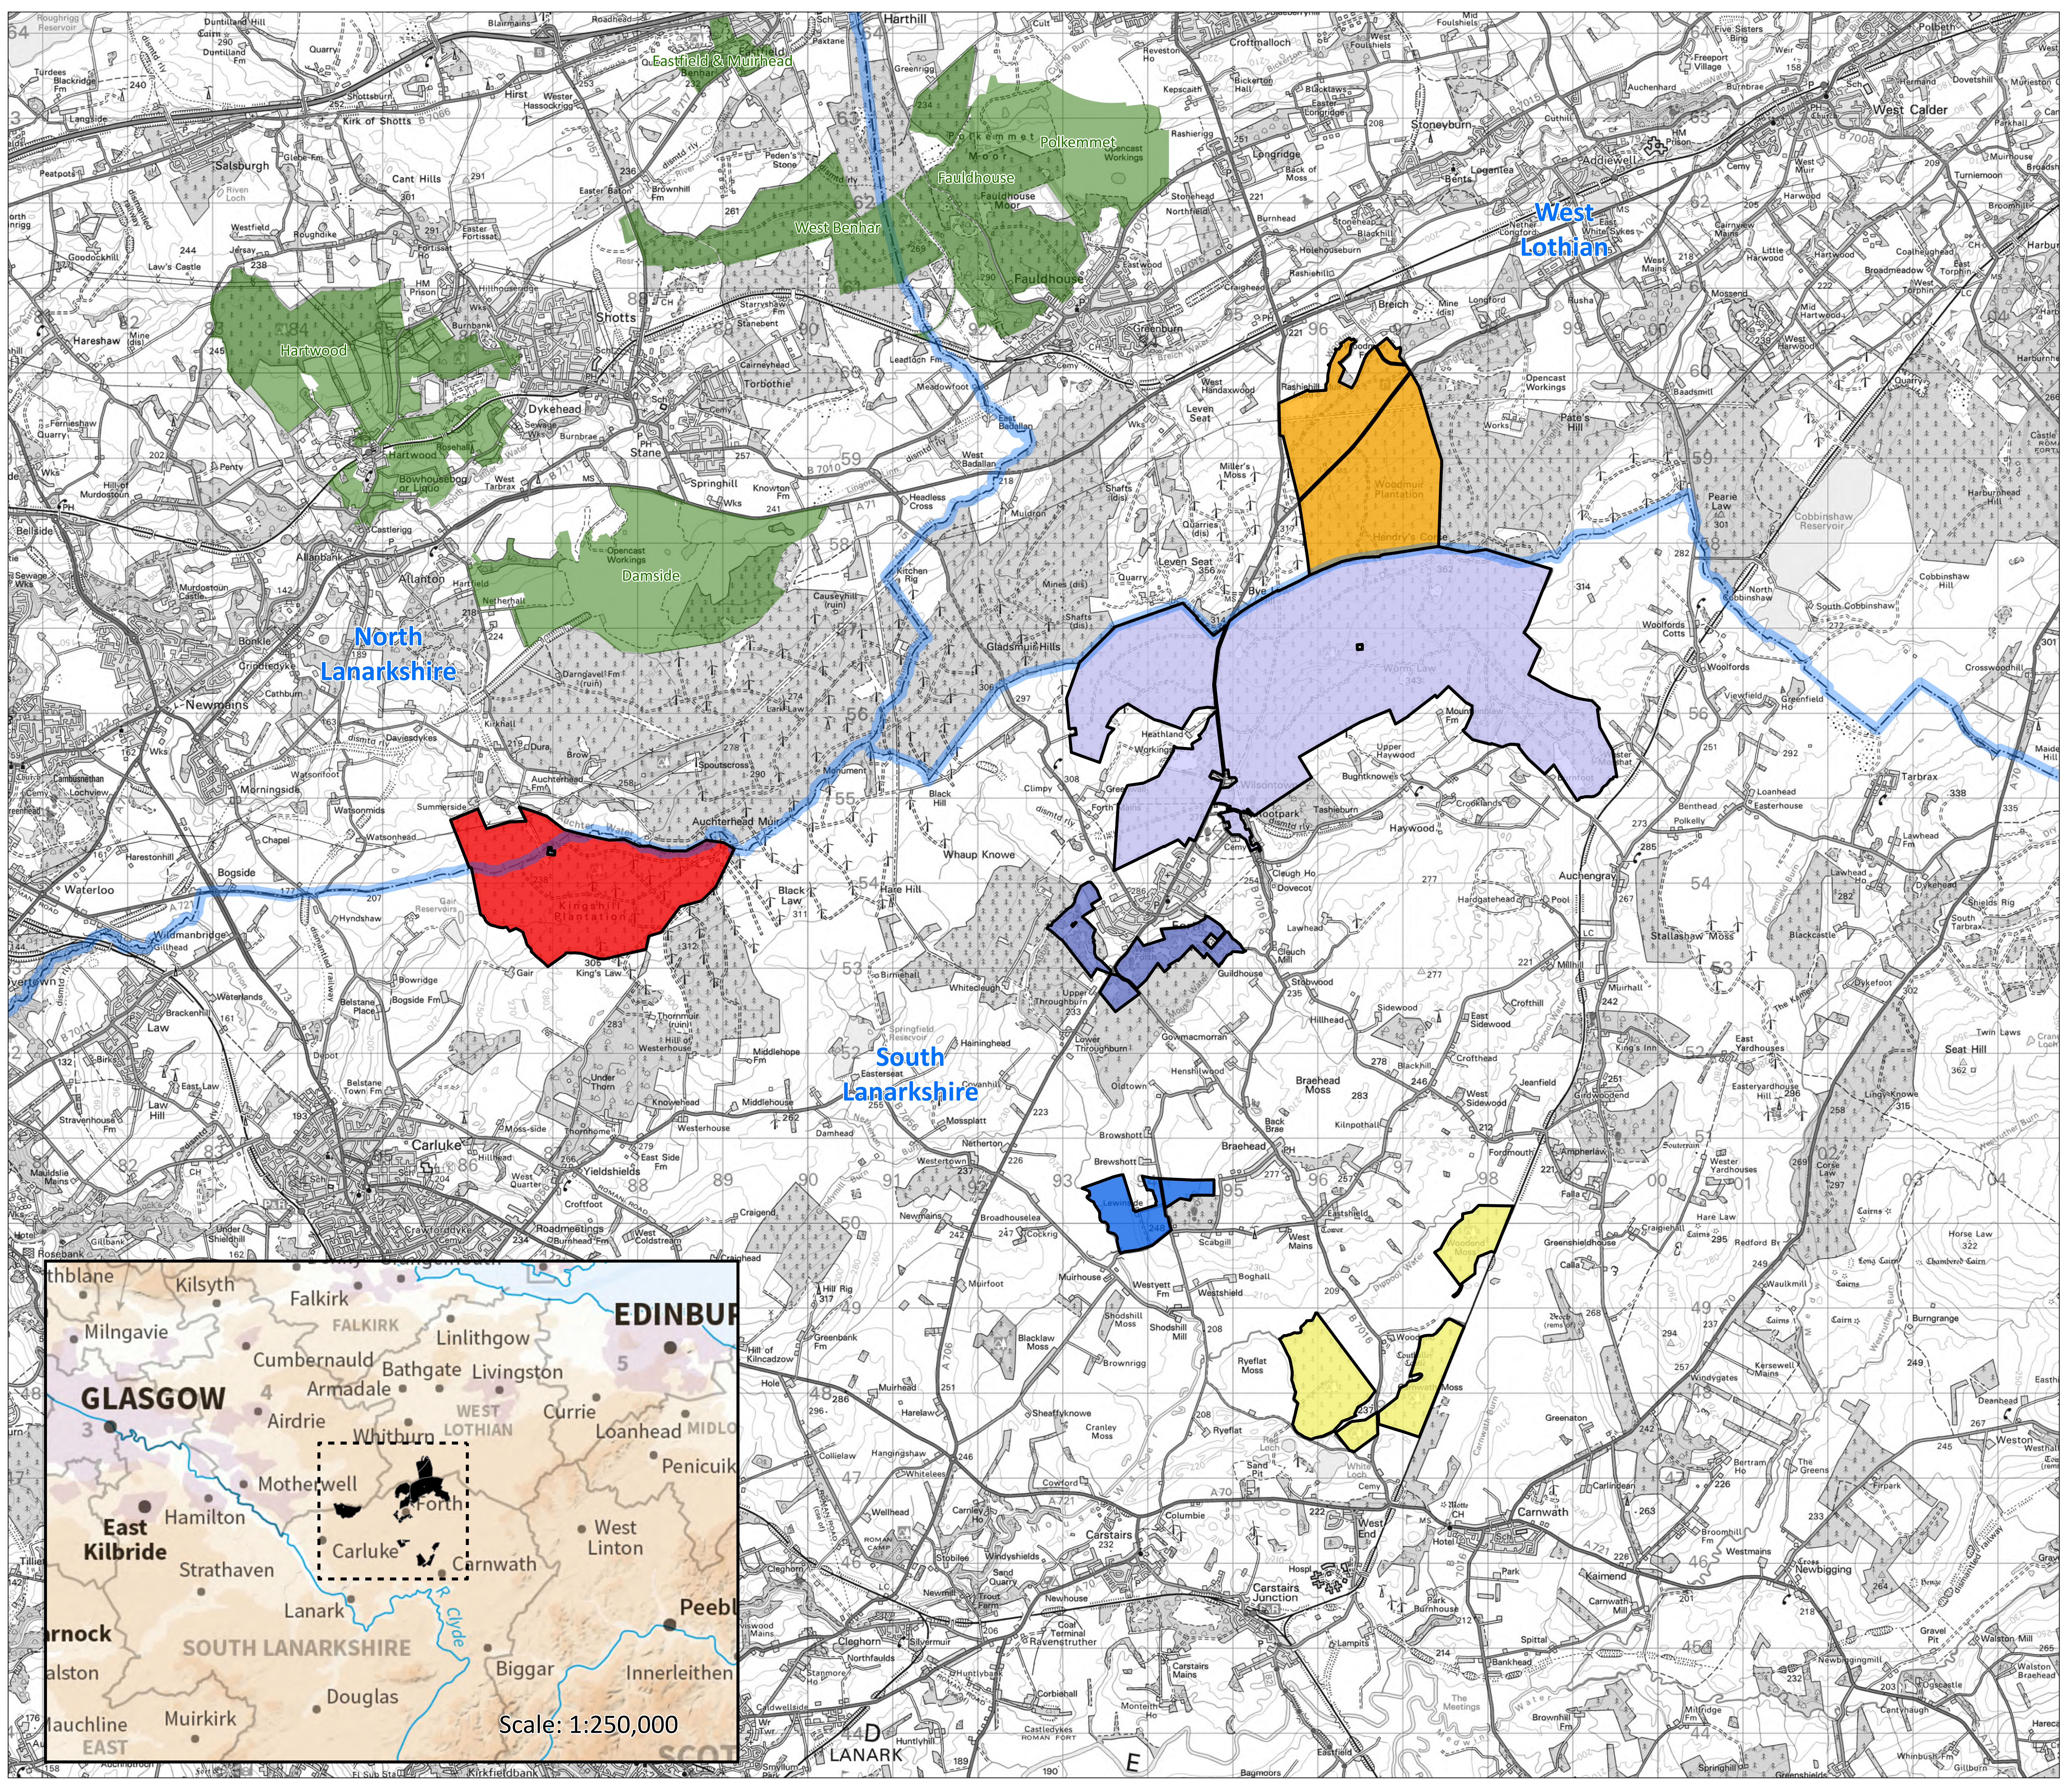

**North Clydesdale Forests
Long Term Plan (LTP)**

Location & Council Boundaries

Author: Central Region Planning Team

Scale @ A0: 1:25,000

Date: 27/04/2026

Legend

-  LTP Boundary
-  Council boundary
- North Clydesdale Forests LTP - sub-blocks**
-  Kingshill
-  Woodmuir
-  Heathland
-  West Forth
-  Lewinside Wood
-  The Mosses
-  Surrounding FLS forests

LTP Total Area = 2289 hectares

Reproduced by permission of Ordnance Survey on behalf of HMSO.
© Crown copyright and database right [2026]. All rights reserved.
Ordnance Survey Licence number [100021242].
© Getmapping Plc and Bluesky International Limited 2026.