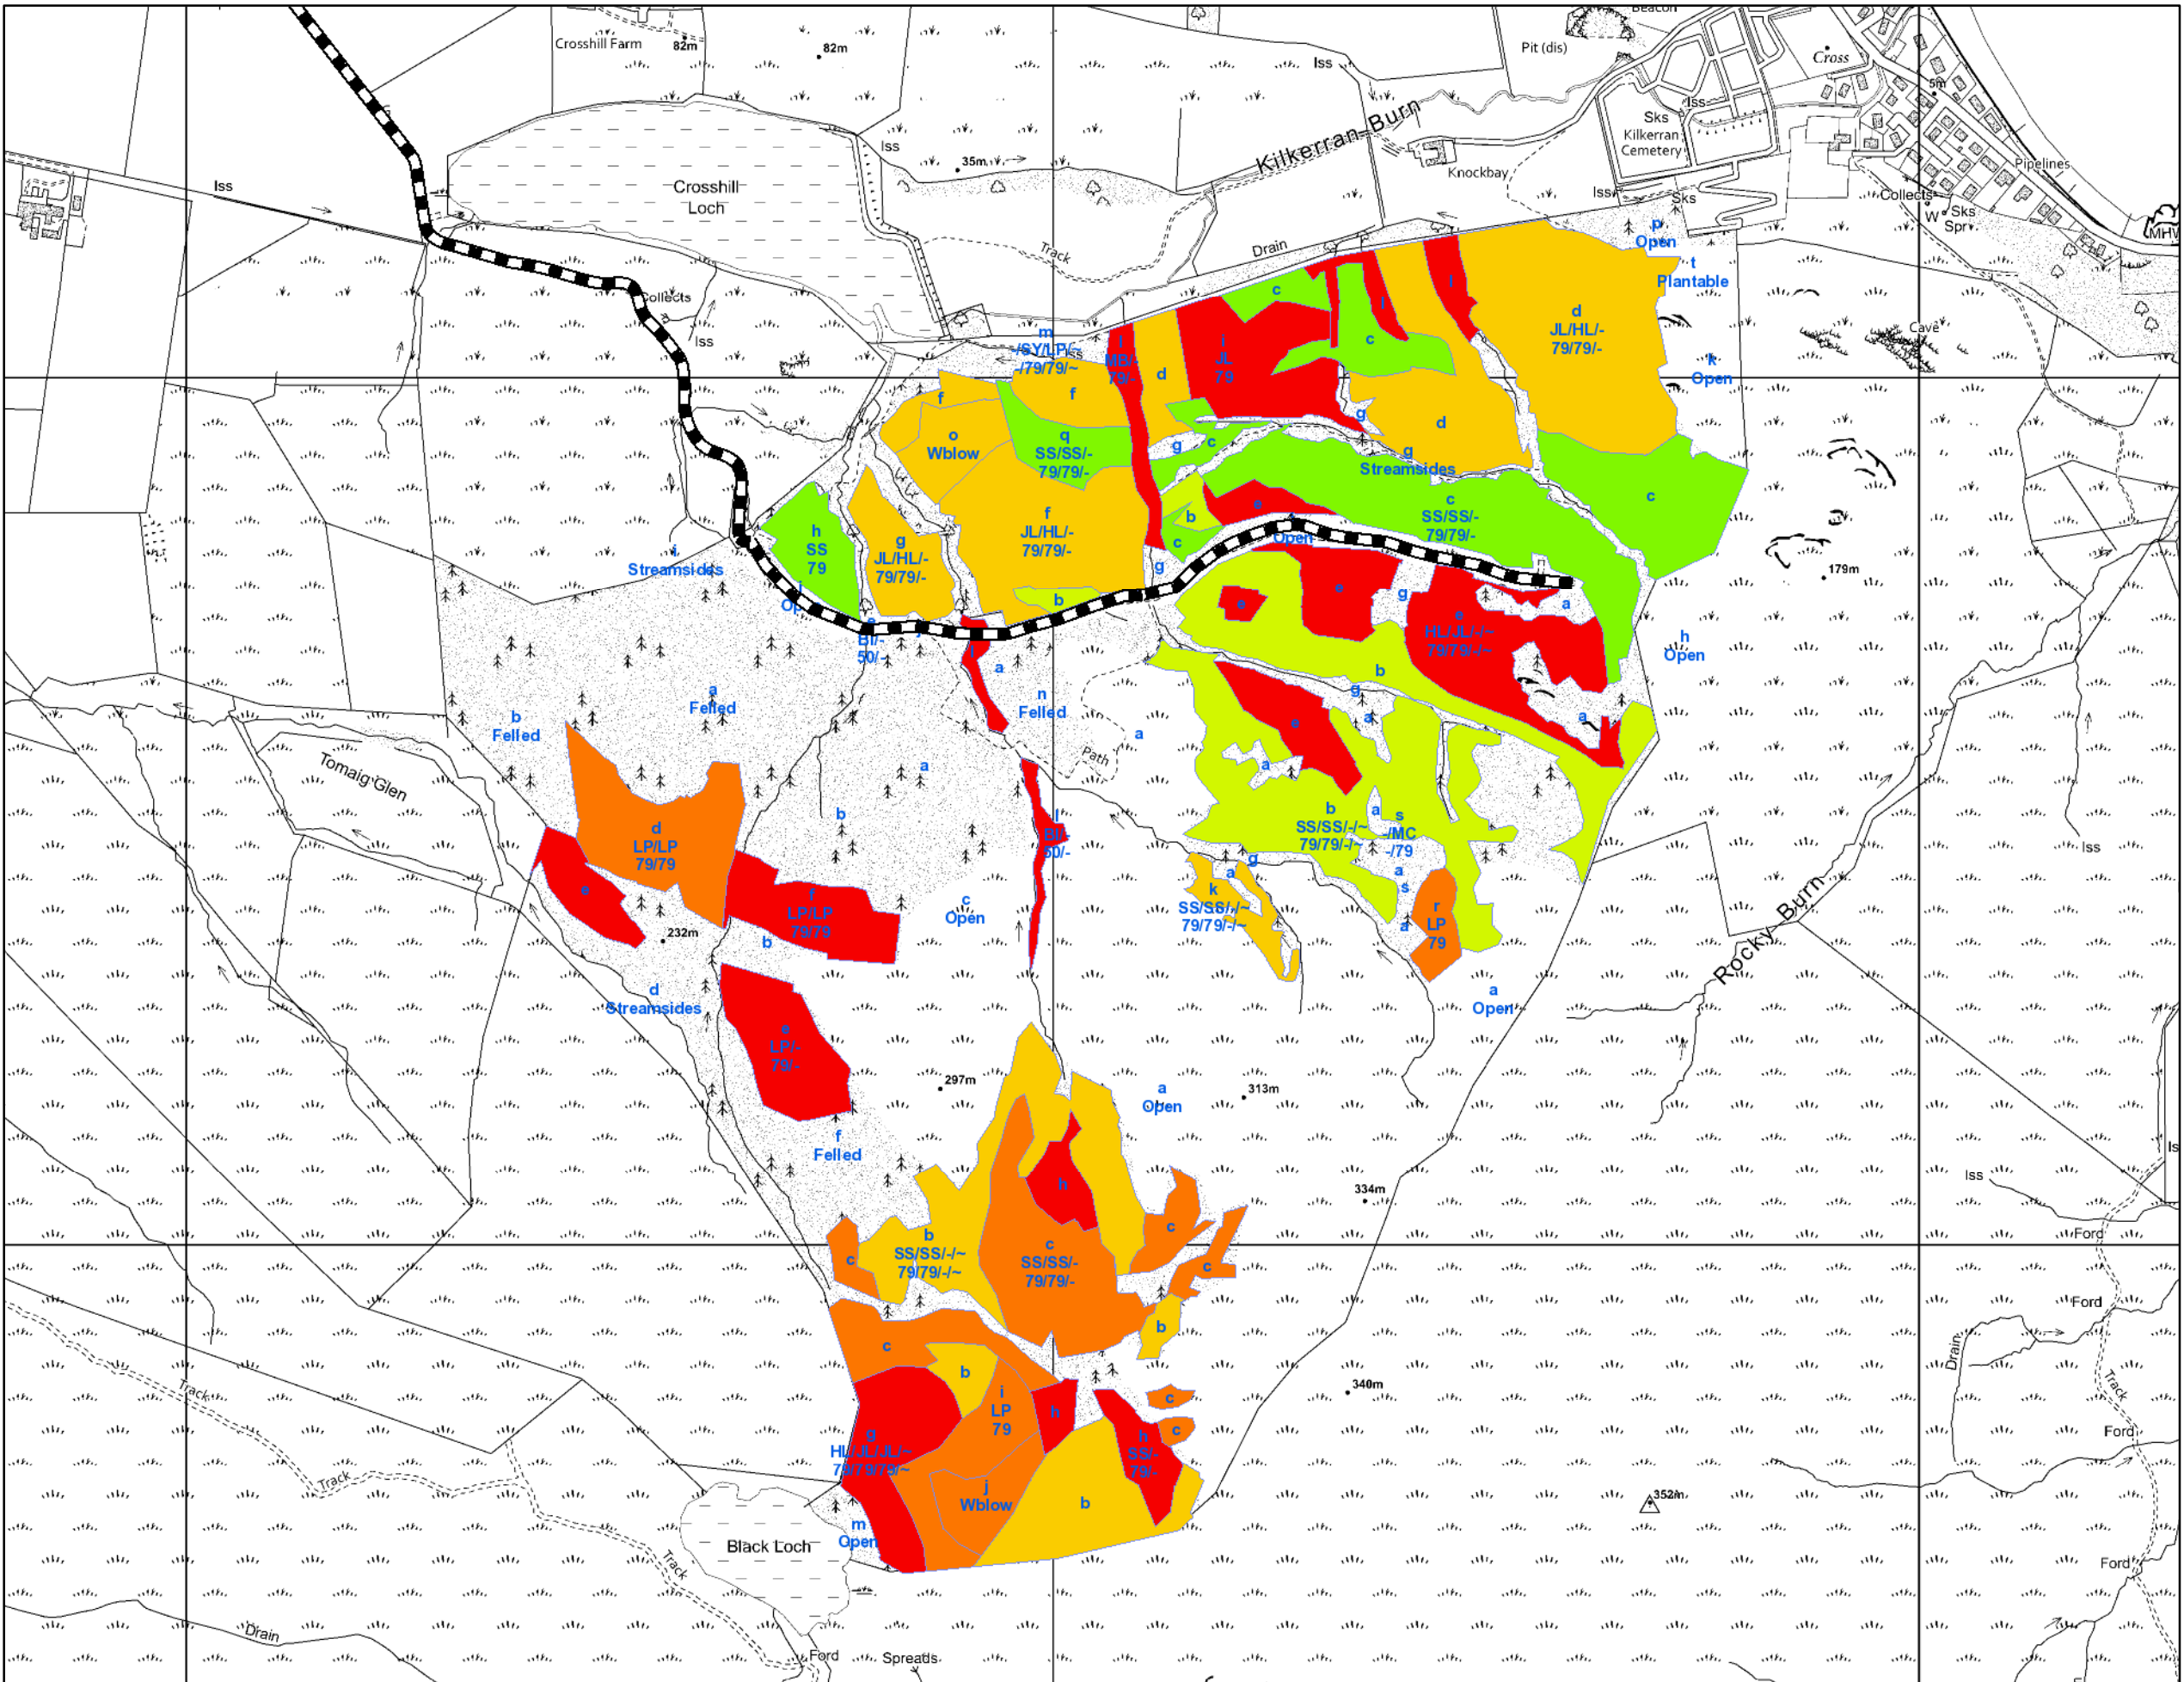

Map 3.11 Main yield classes

Author: Roger Wilson
Scale @ A3: 1:7,500
Date: 06/12/2022

Legend

- Forest Roads
Sub-compartments (Yield Class)
0 - 4
6 - 8
10 - 12
14 - 16
18 - 22
24 - 32

Reproduced by permission of Ordnance Survey on behalf of HMSO.
© Crown copyright and database right 2022. All rights reserved.
Ordnance Survey Licence number 100024925.
© Getmapping Plc and Bluesky International Limited 2022.

Scotland's national forests and land are responsibly managed to the UK Woodland Assurance Standard.