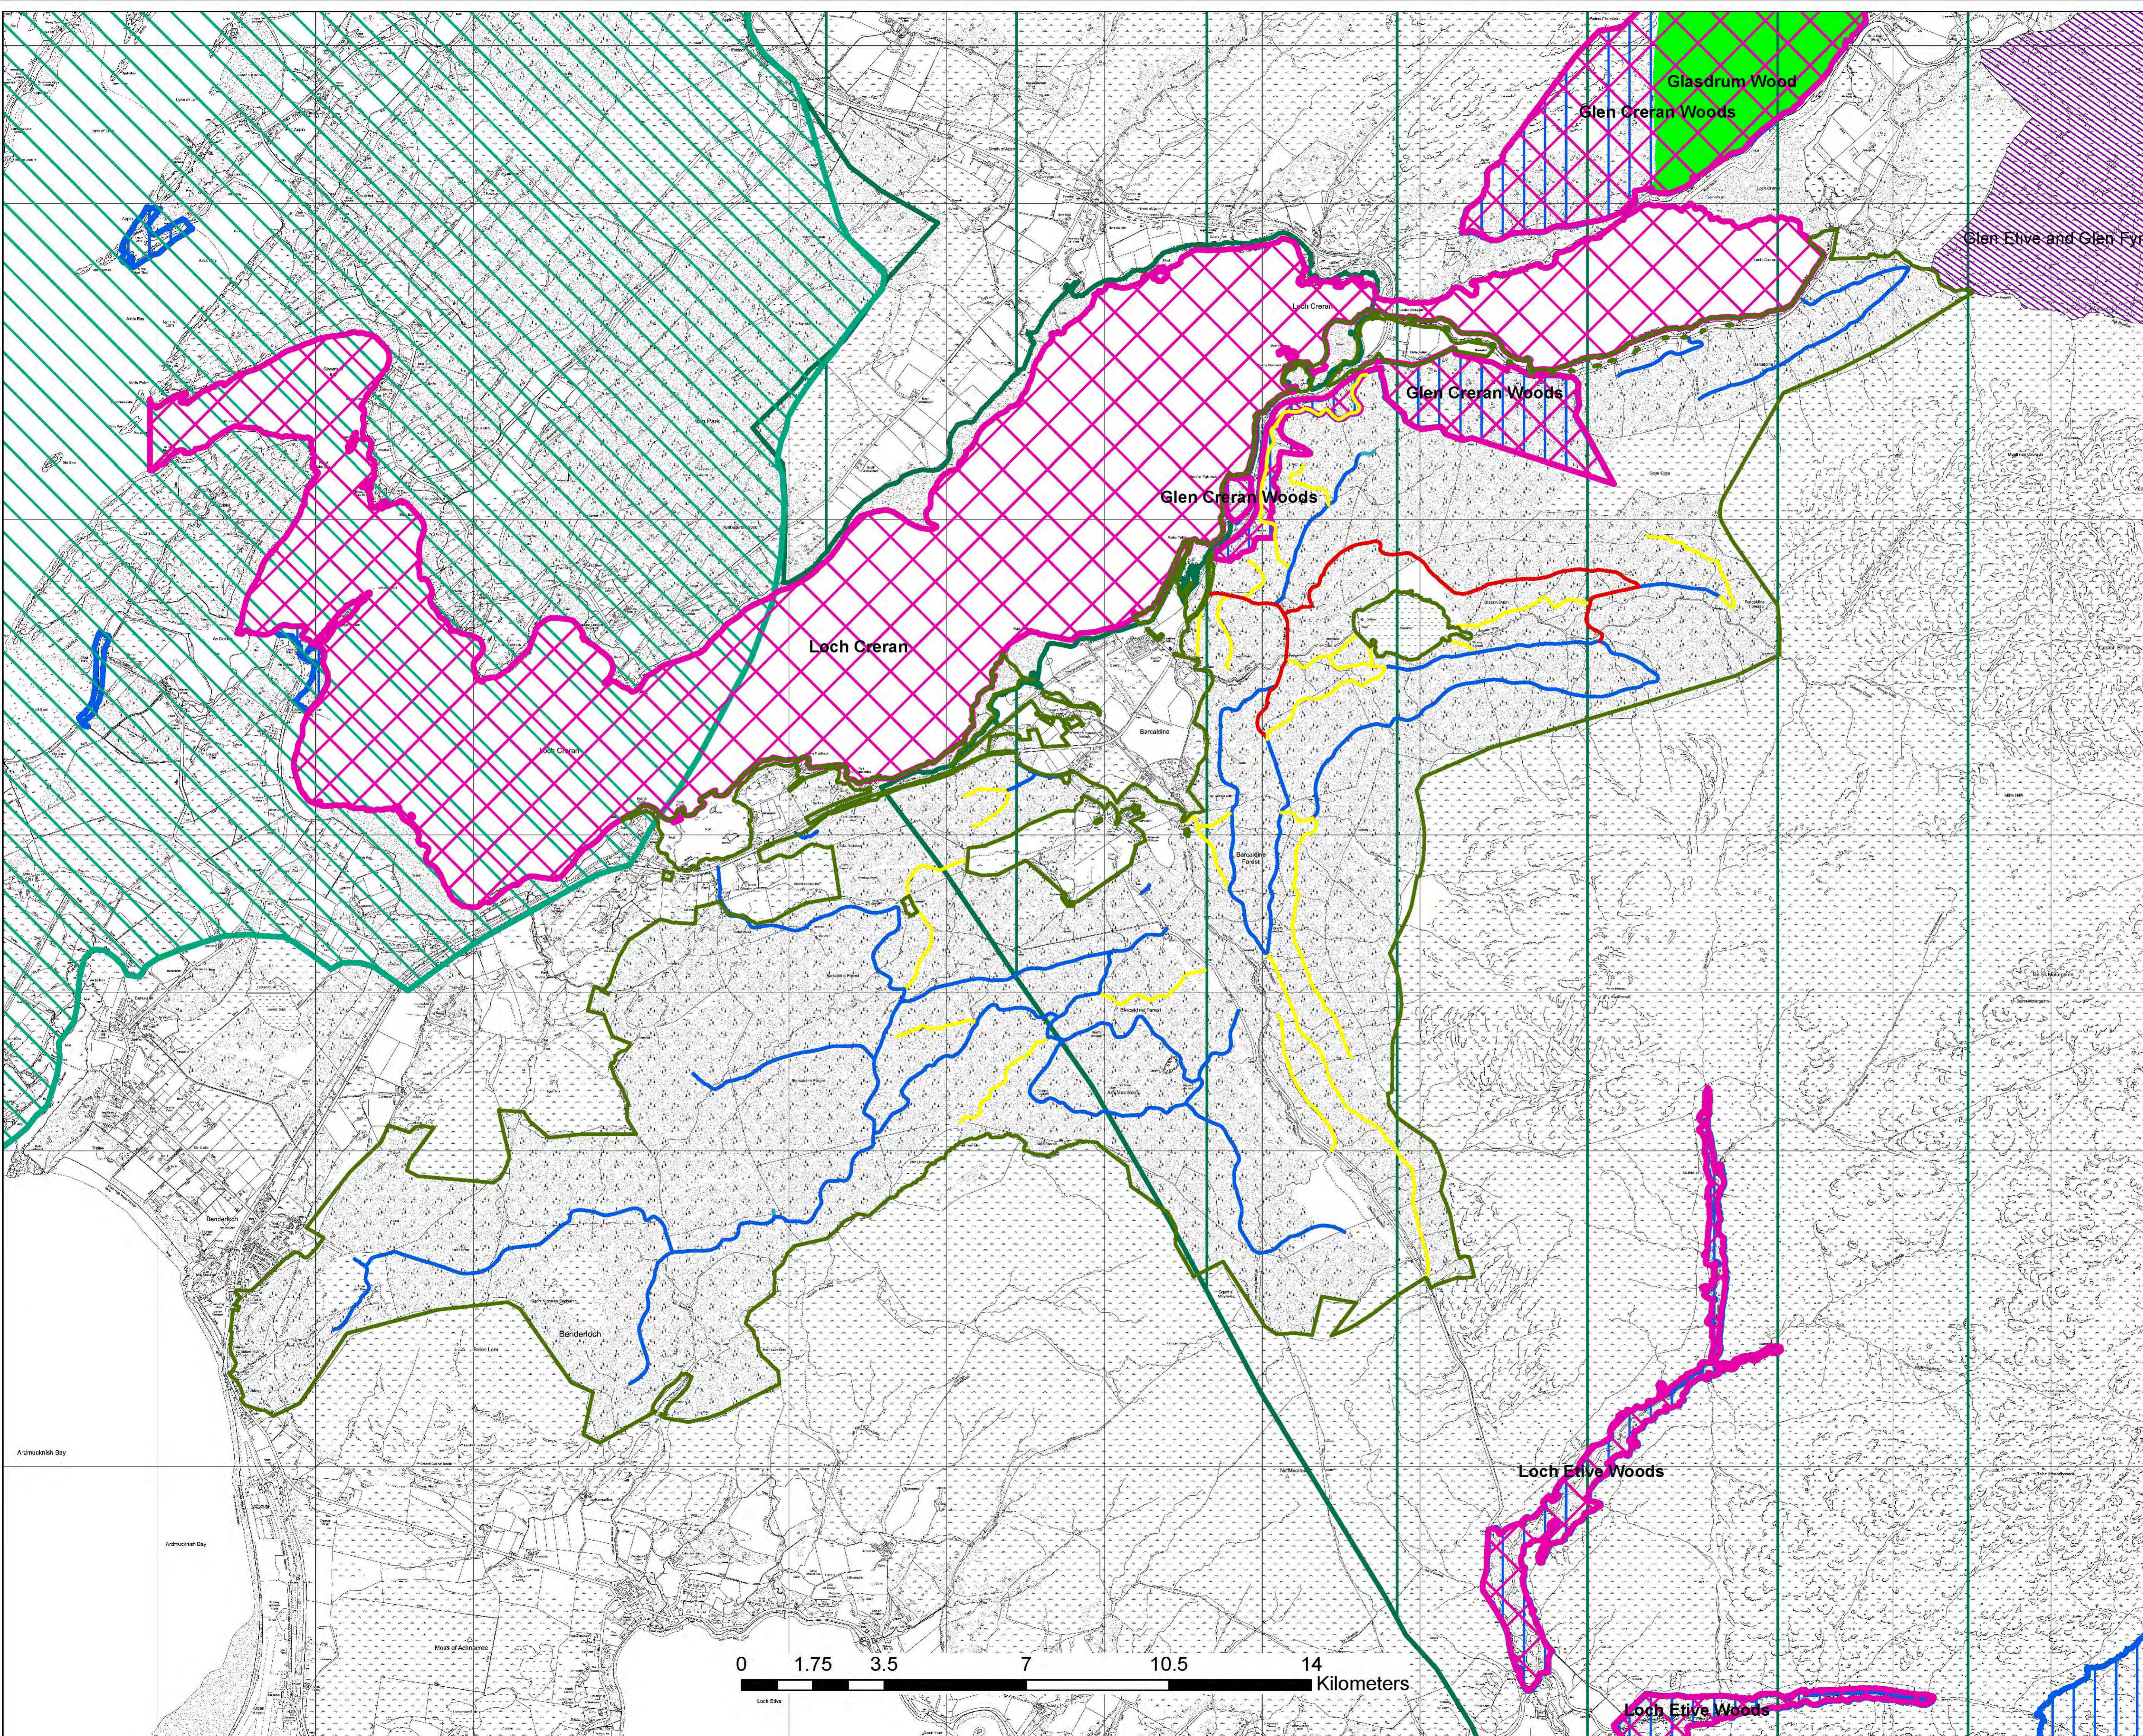

Legend

- Forest roads**
— <all other values>
- CLASSIFICATION**
- Class A
 - Class B
 - Class C
 - Restricted
 - Transfer Point
 - Unclassified
 - Unassigned
 - ▨ SACs
 - ▨ SPAs
 - ▨ NSAs (National Scenic Areas)
 - ▨ AGLV (Area of Great Landscape Value)
 - ▨ NNRs
 - ▨ SSSI (Site of Special Scientific Interest)

Scotland's National Forest Estate is responsibly managed to the UK Woodland Assurance Standard.